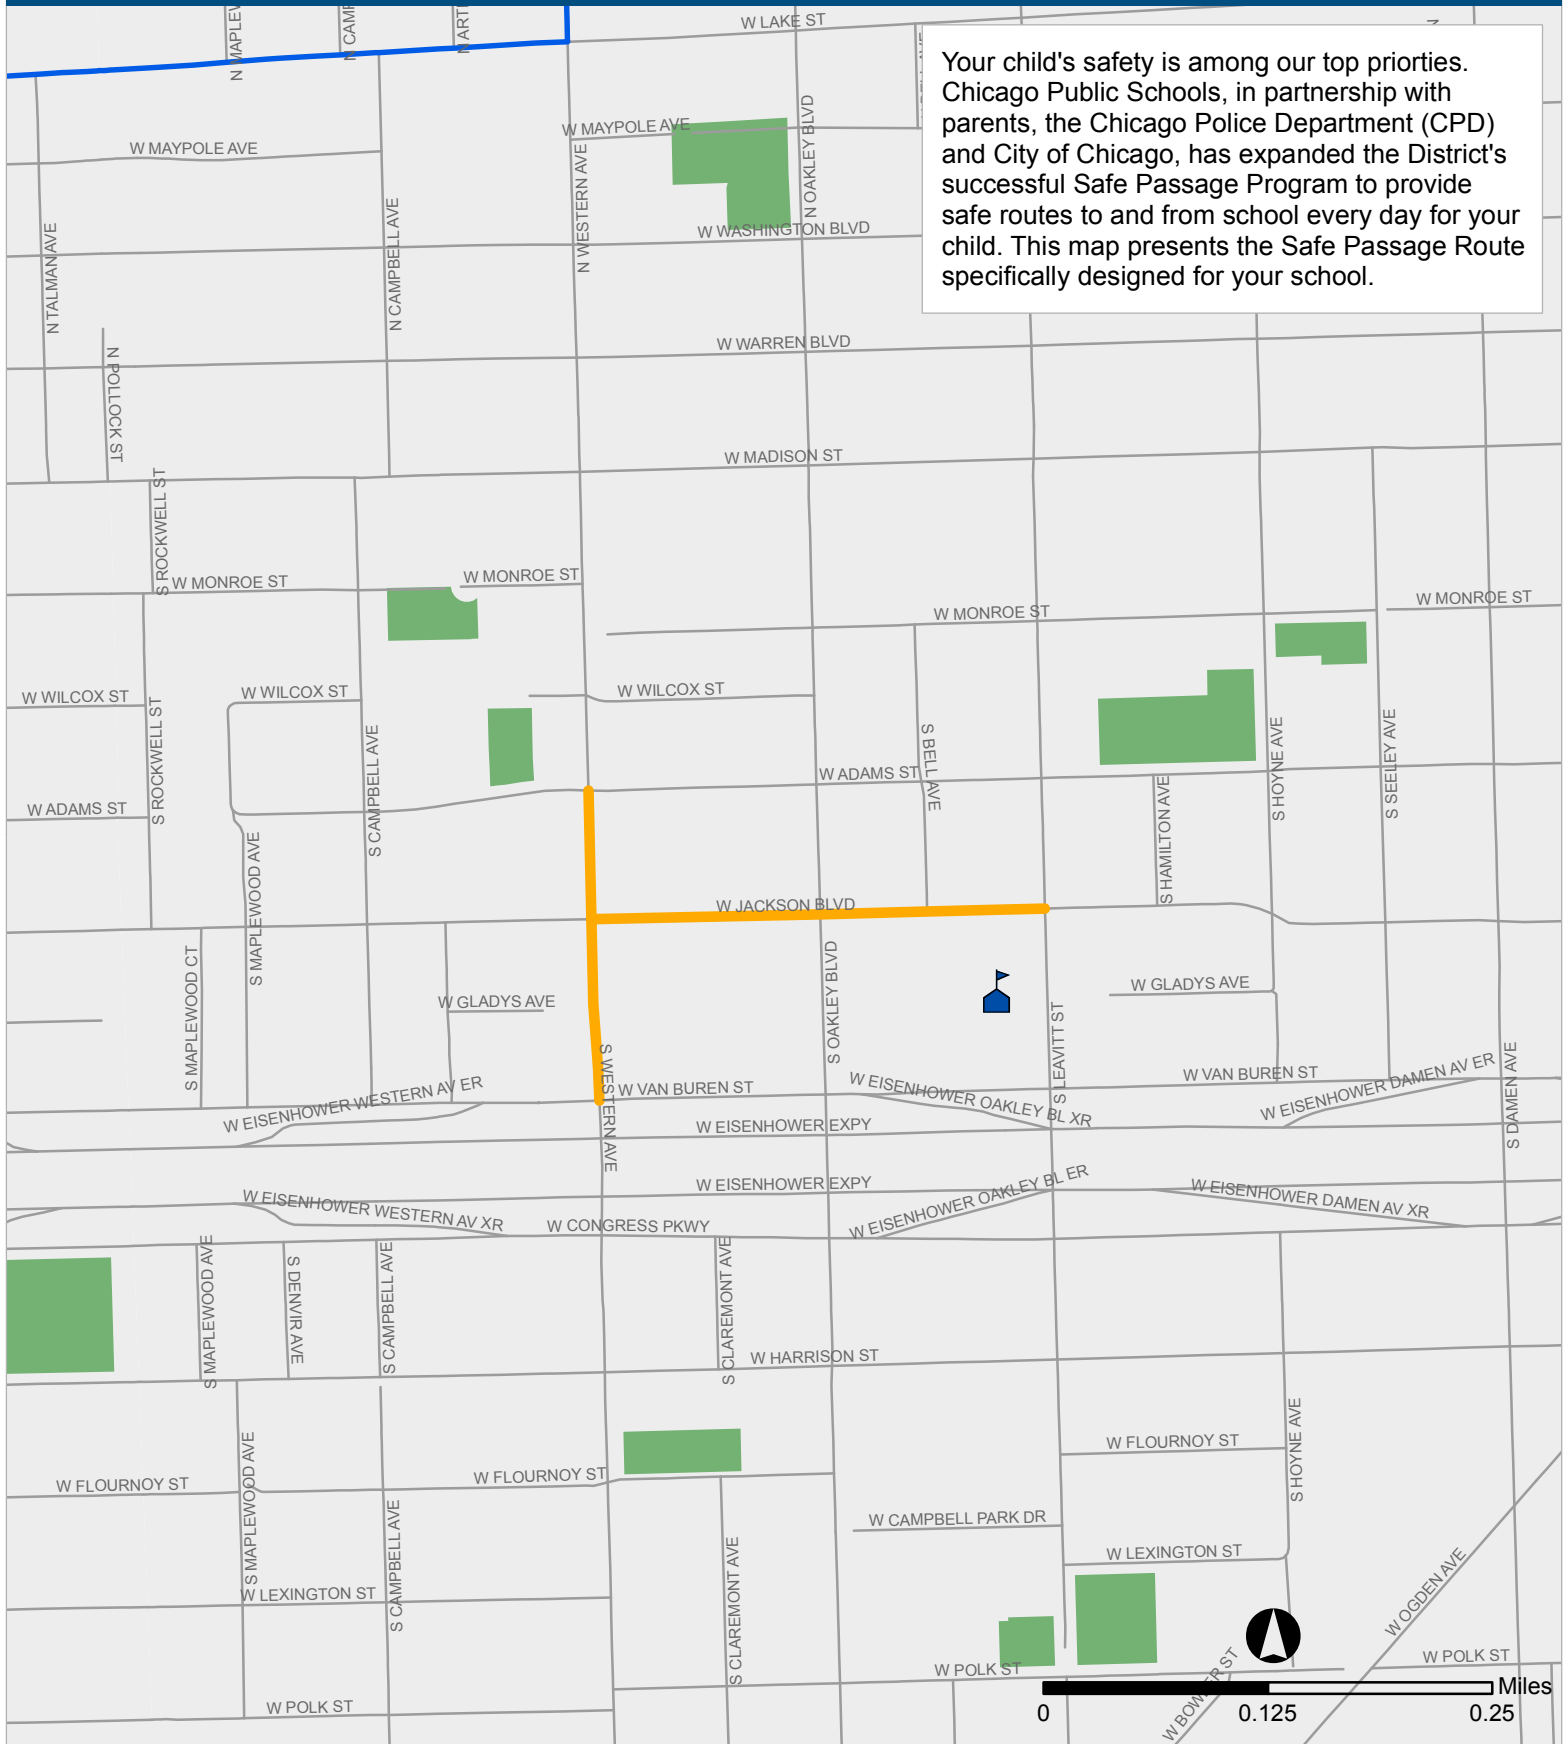

# SAFE PASSAGE ROUTES: CRANE HS

Your child's safety is among our top priorities. Chicago Public Schools, in partnership with parents, the Chicago Police Department (CPD) and City of Chicago, has expanded the District's successful Safe Passage Program to provide safe routes to and from school every day for your child. This map presents the Safe Passage Route specifically designed for your school.

 Safe Passage Route

 School Location

 Attendance Boundary

 Park