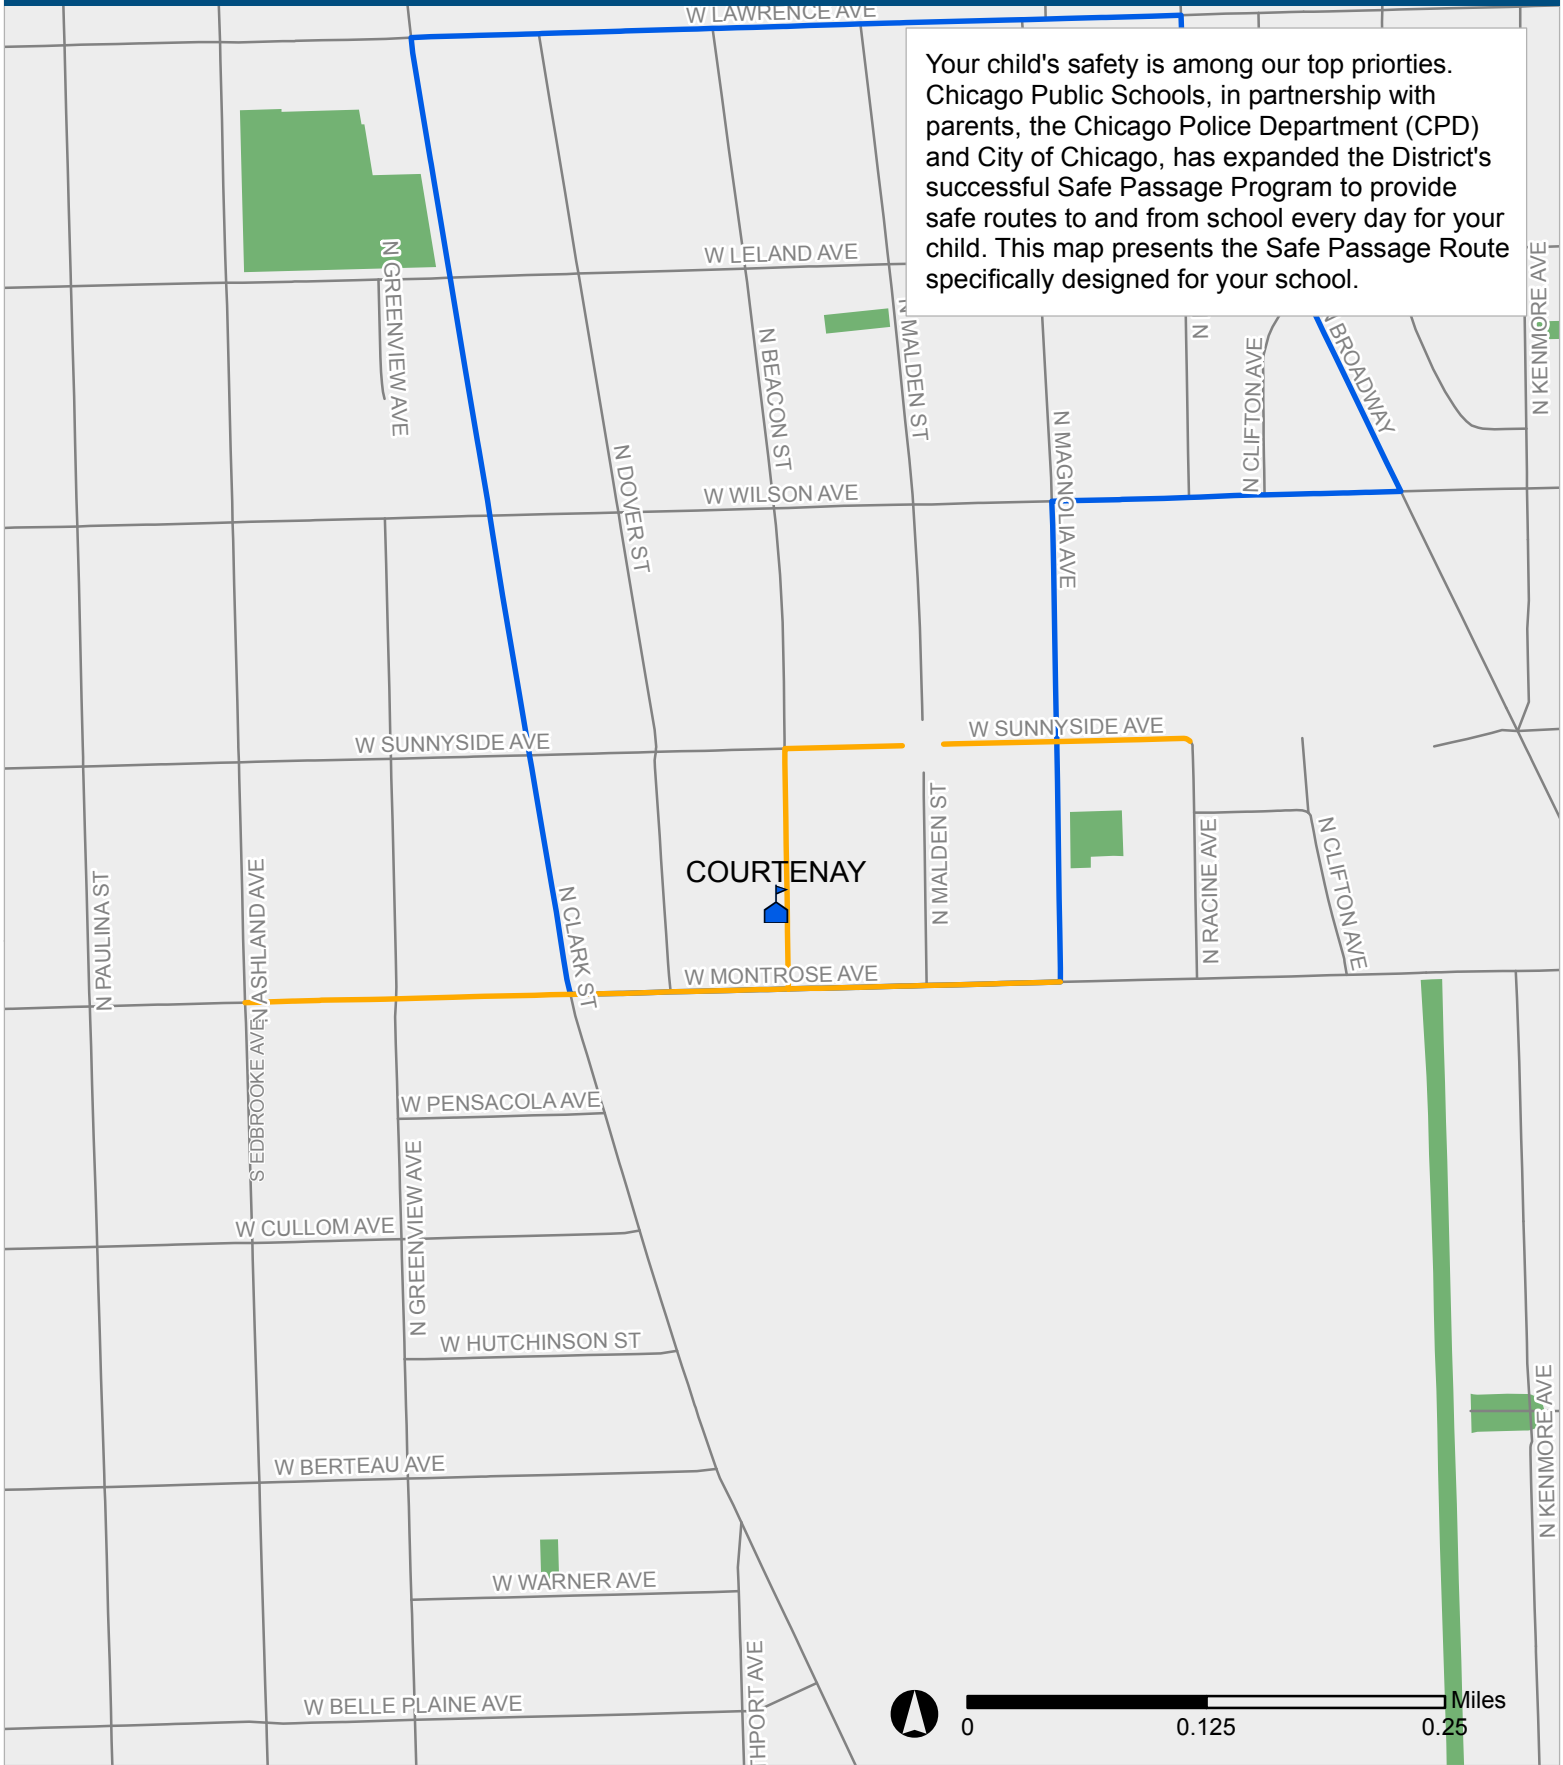

SAFE PASSAGE ROUTE: COURTENAY ES

Your child's safety is among our top priorities. Chicago Public Schools, in partnership with parents, the Chicago Police Department (CPD) and City of Chicago, has expanded the District's successful Safe Passage Program to provide safe routes to and from school every day for your child. This map presents the Safe Passage Route specifically designed for your school.

 Safe Passage Route
 School Location

 Attendance Boundary
 Park

Updated 8 Aug 2015