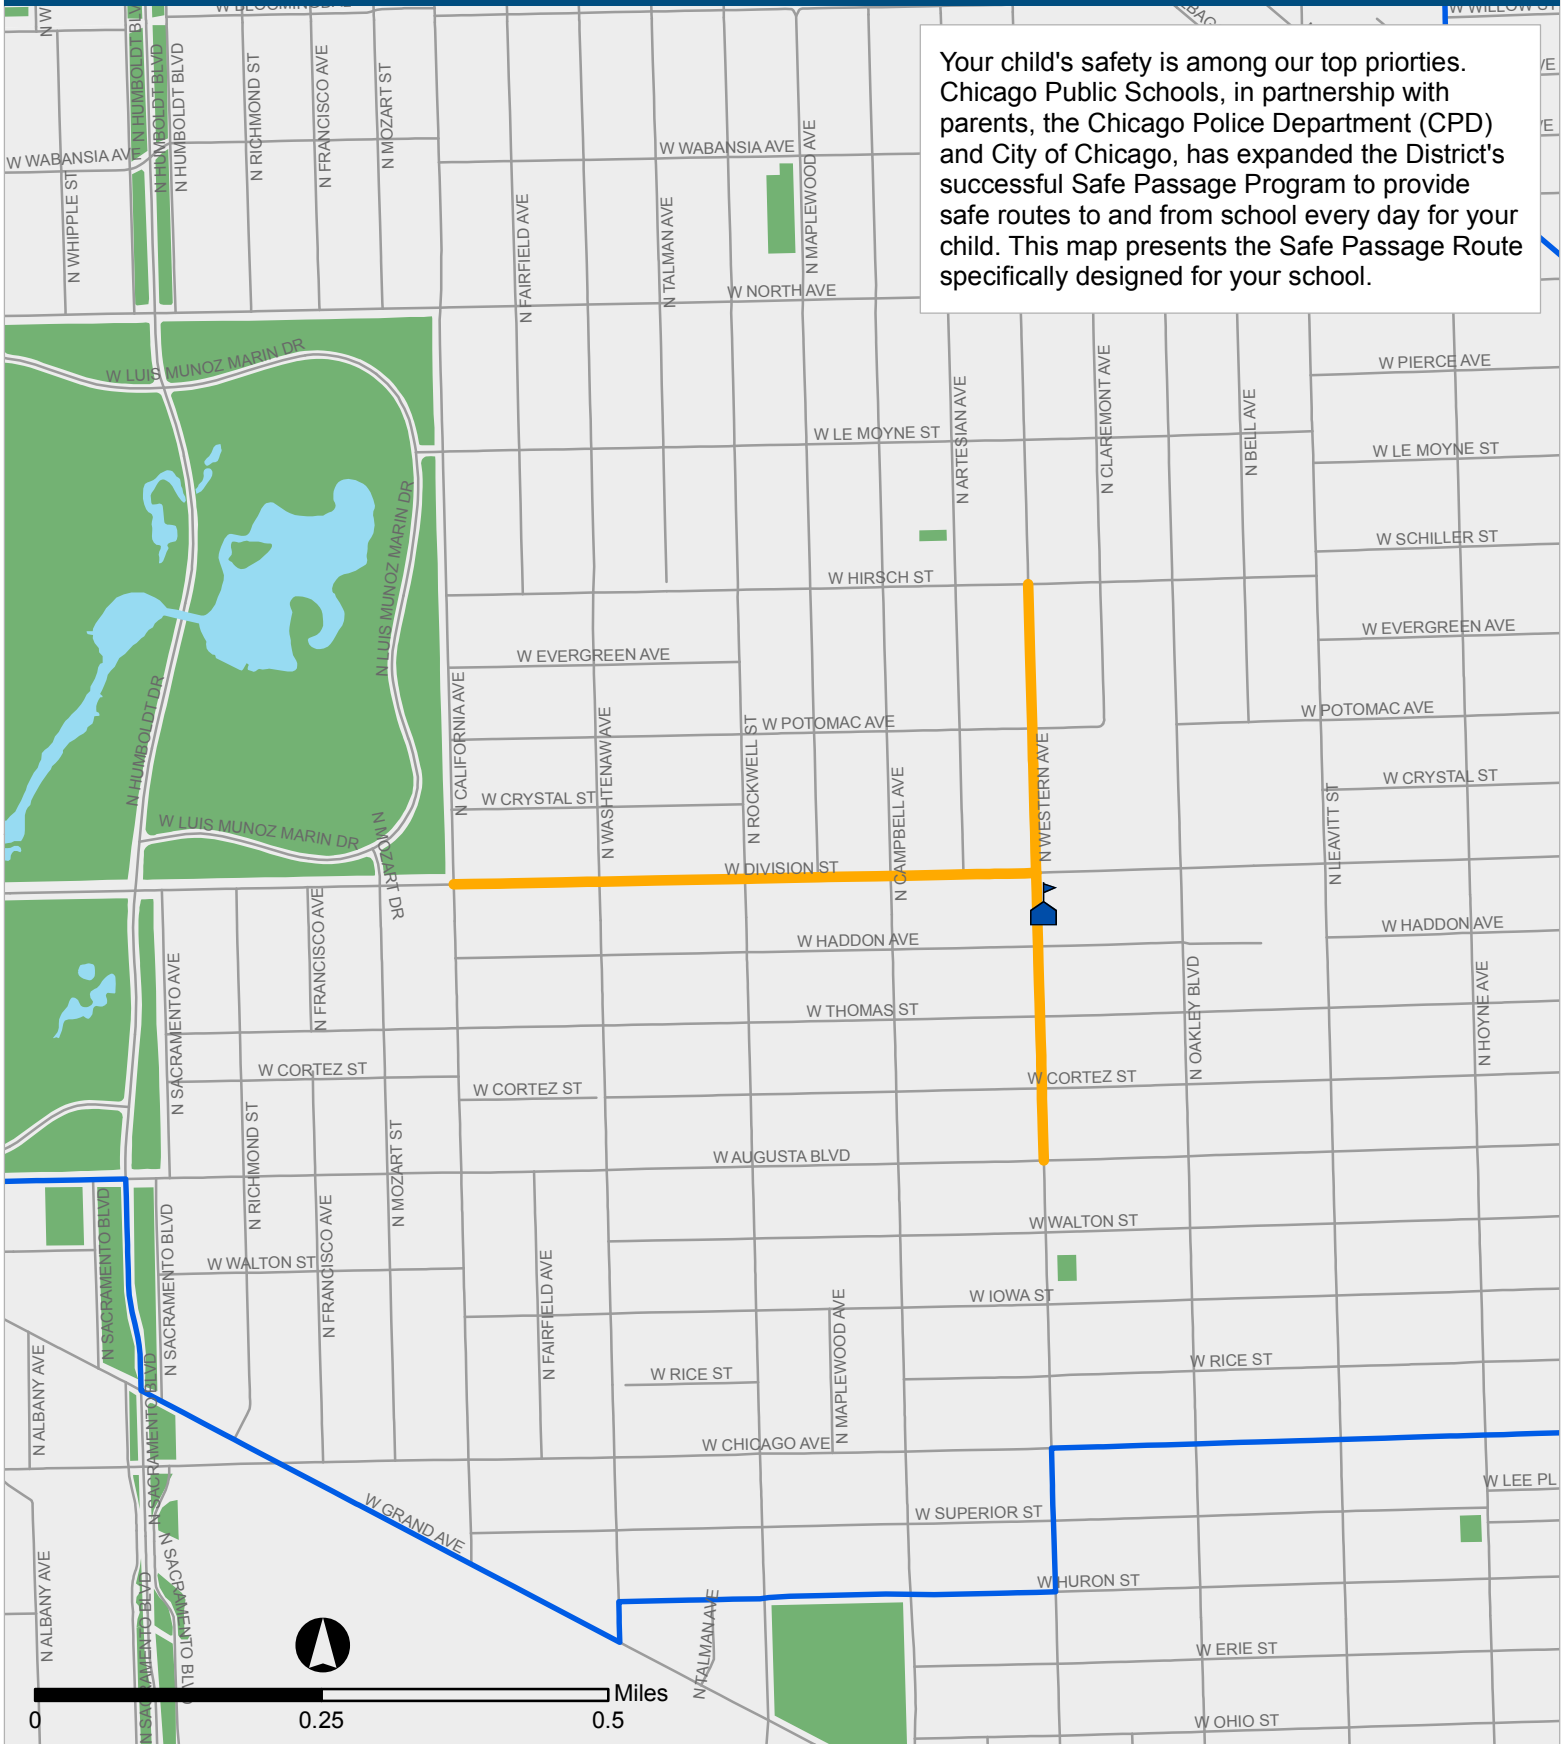

SAFE PASSAGE ROUTES: CLEMENTE HS

Your child's safety is among our top priorities. Chicago Public Schools, in partnership with parents, the Chicago Police Department (CPD) and City of Chicago, has expanded the District's successful Safe Passage Program to provide safe routes to and from school every day for your child. This map presents the Safe Passage Route specifically designed for your school.

 Safe Passage Route

 School Location

 Attendance Boundary

 Park