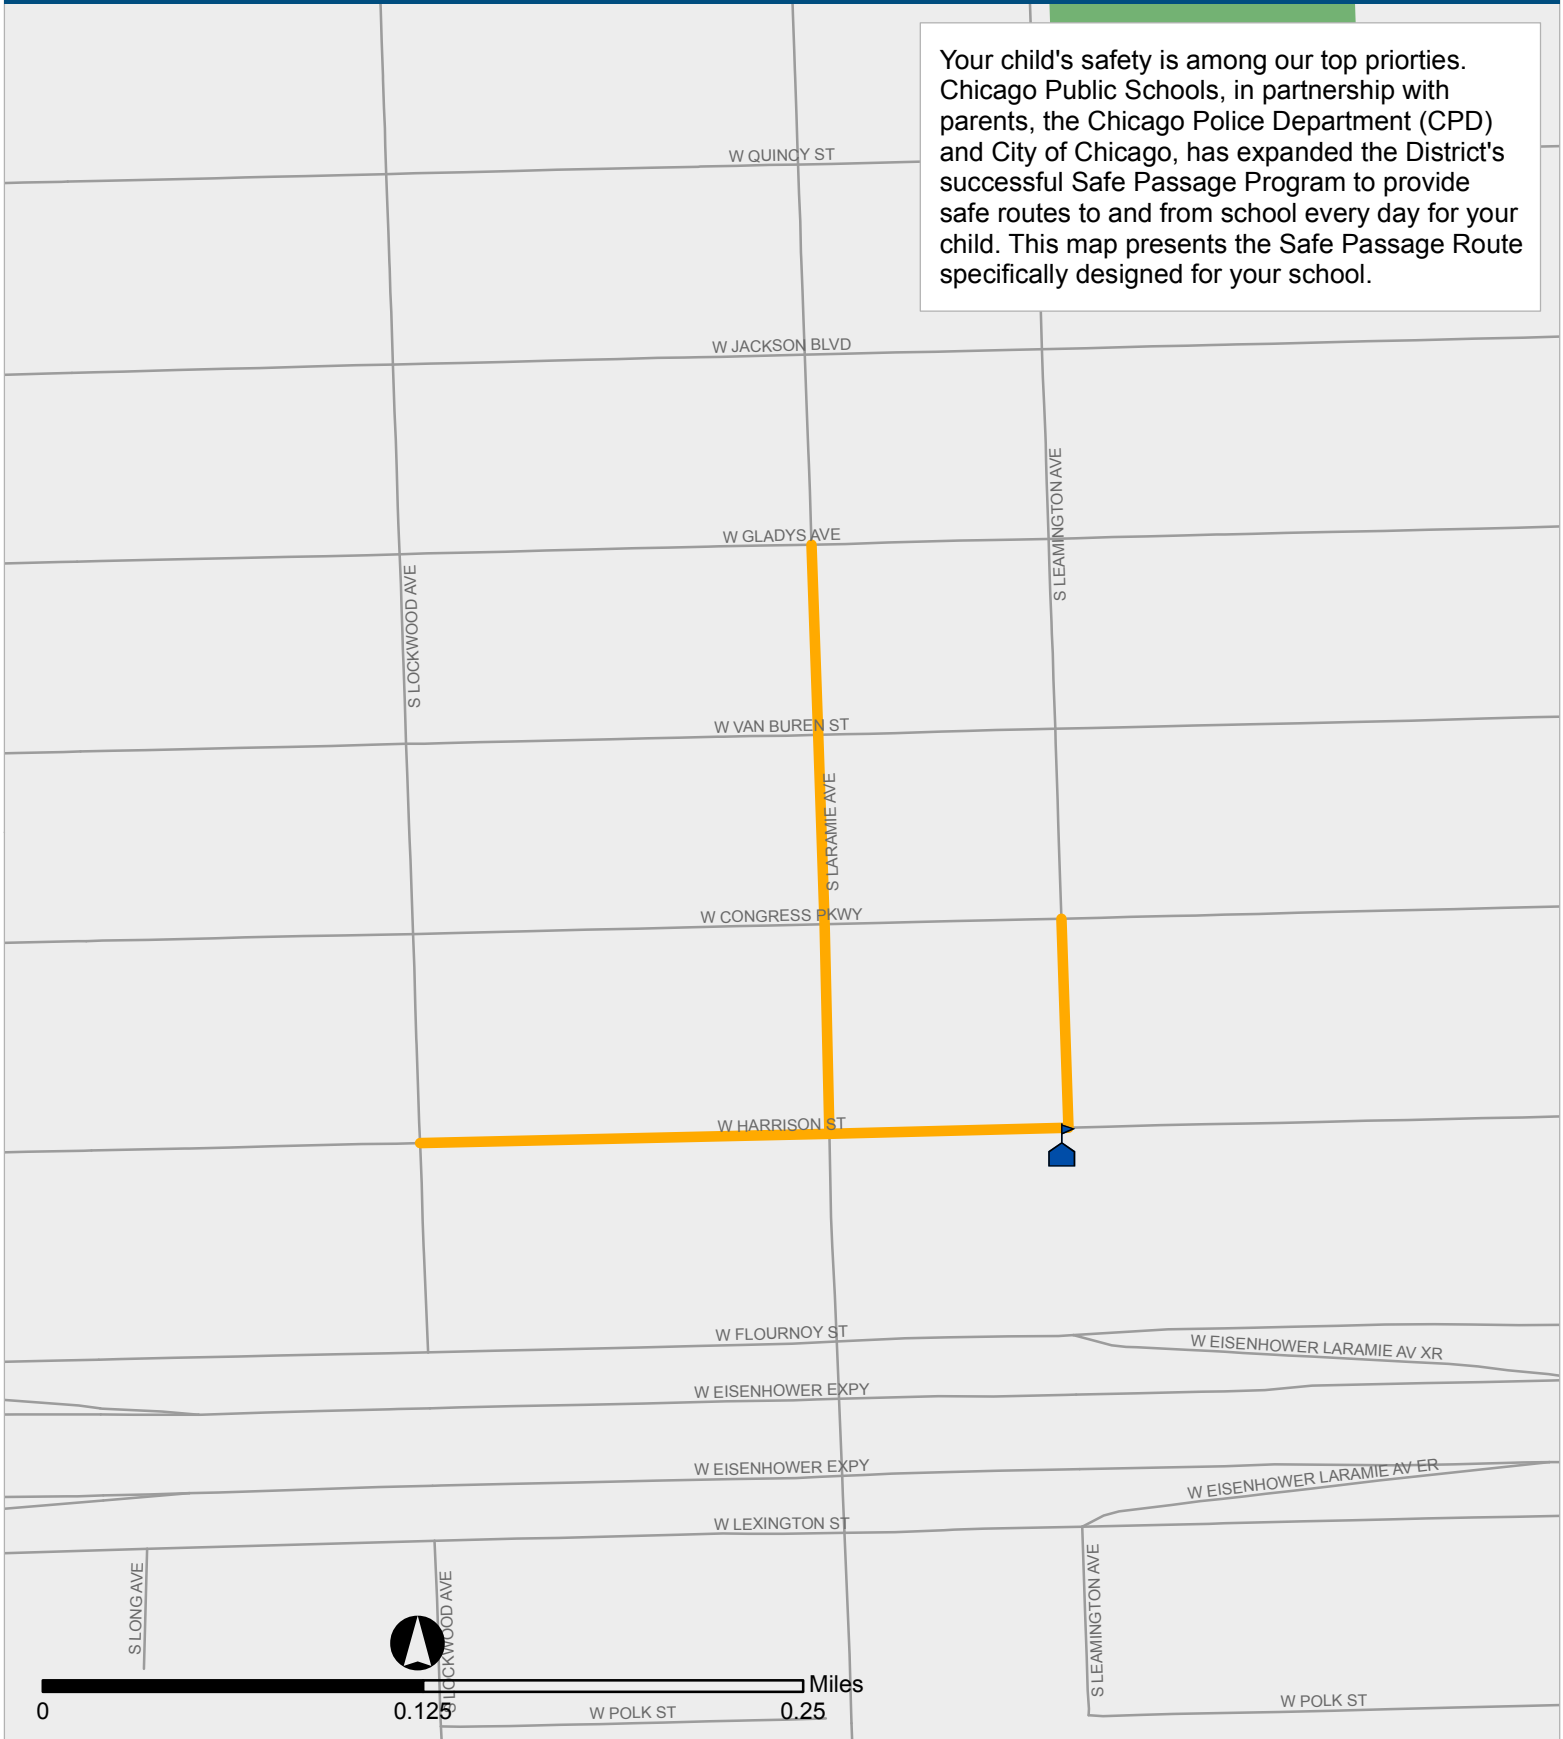

SAFE PASSAGE ROUTES: CLARK HS

Your child's safety is among our top priorities. Chicago Public Schools, in partnership with parents, the Chicago Police Department (CPD) and City of Chicago, has expanded the District's successful Safe Passage Program to provide safe routes to and from school every day for your child. This map presents the Safe Passage Route specifically designed for your school.

 Safe Passage Route

 School Location

 Park