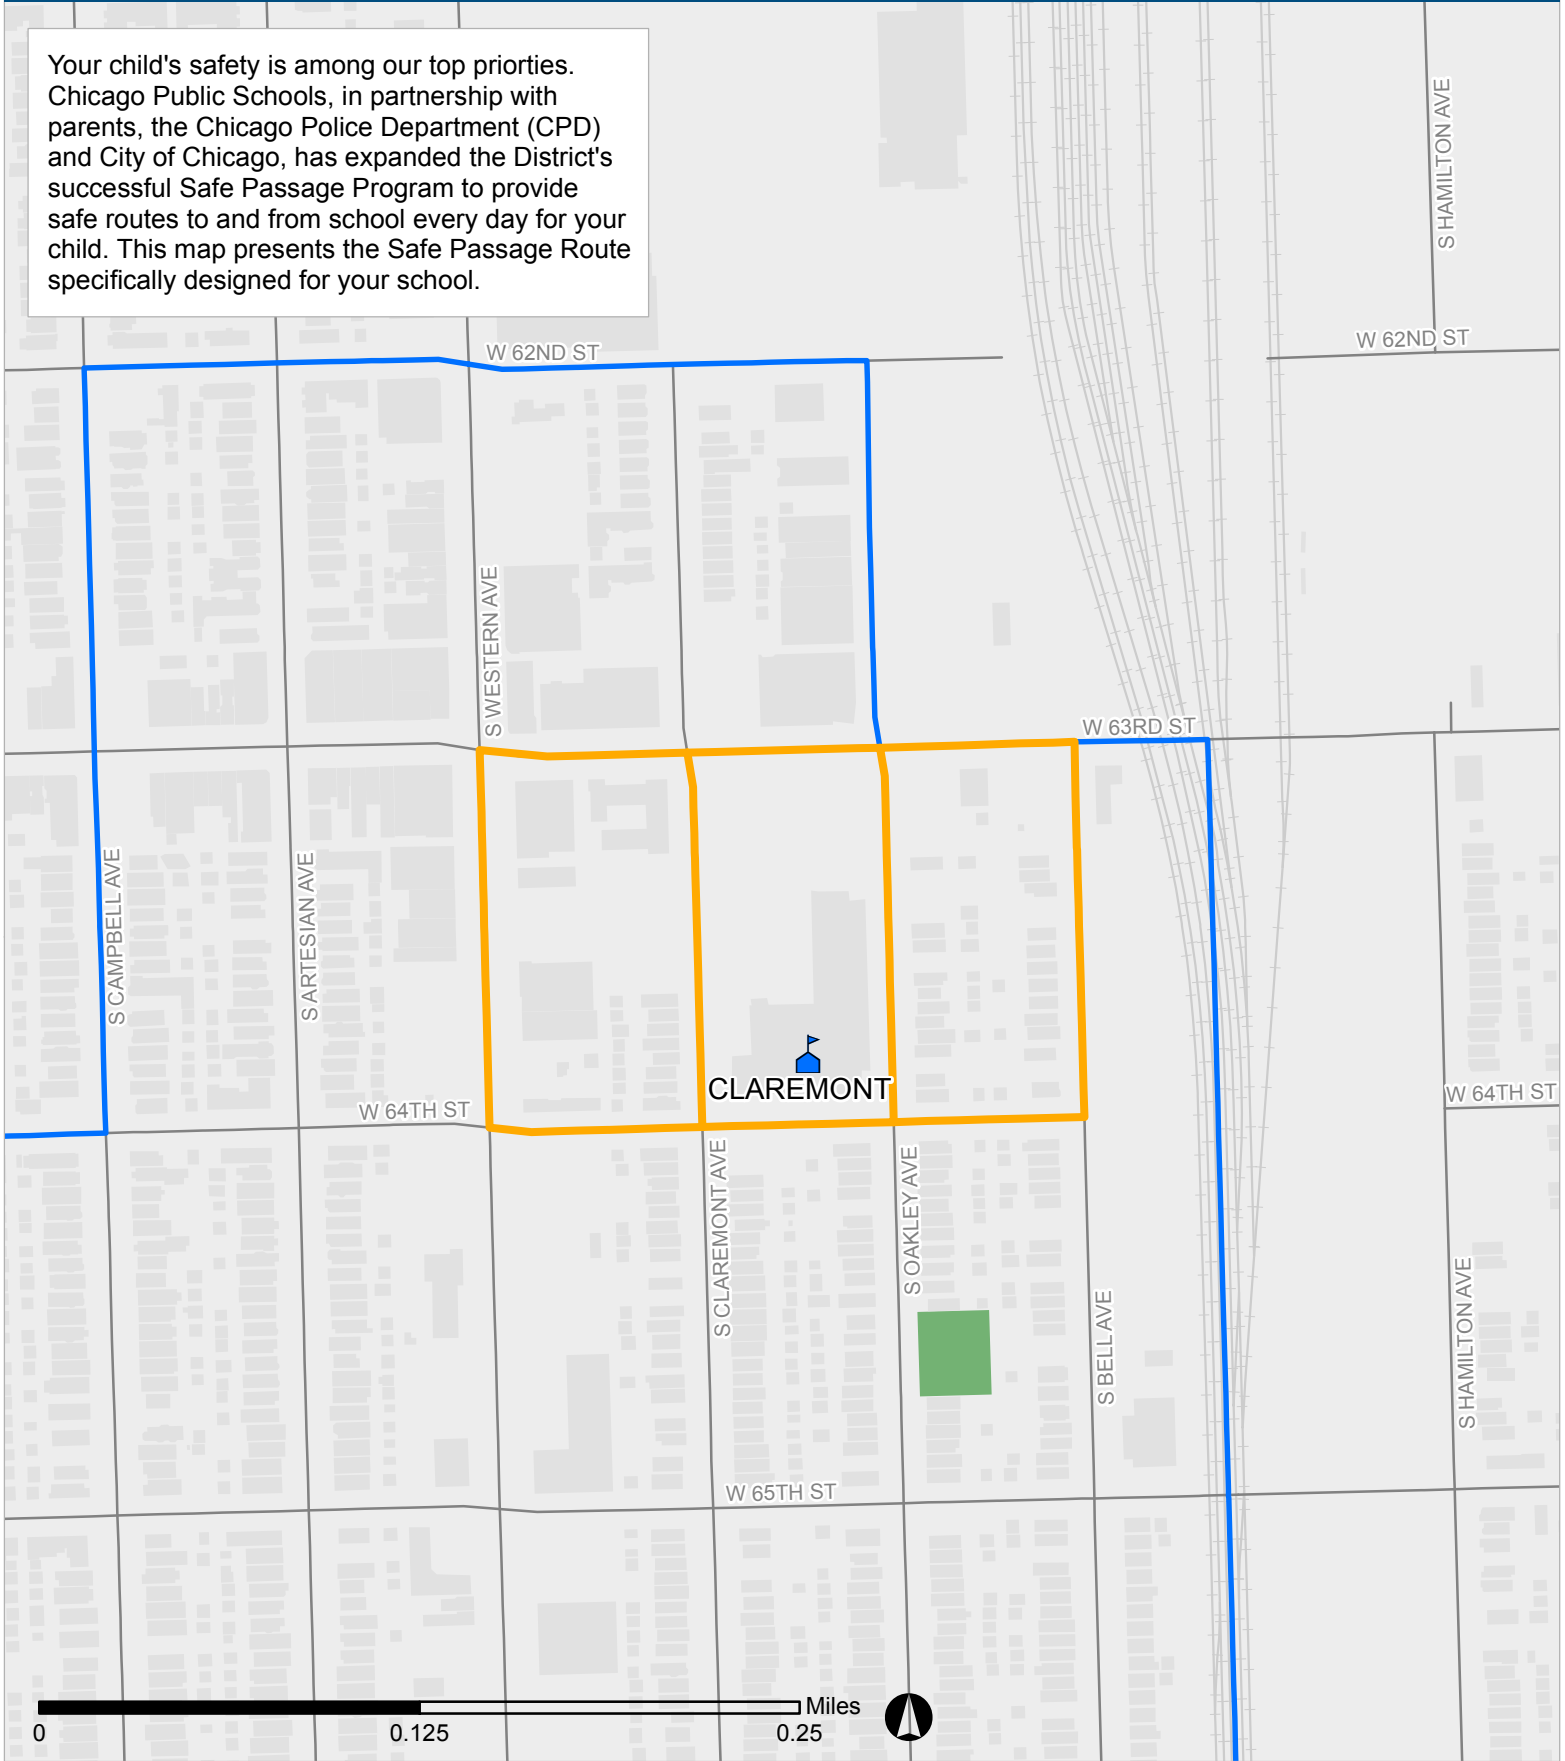

# SAFE PASSAGE ROUTE: CLAREMONT

Your child's safety is among our top priorities. Chicago Public Schools, in partnership with parents, the Chicago Police Department (CPD) and City of Chicago, has expanded the District's successful Safe Passage Program to provide safe routes to and from school every day for your child. This map presents the Safe Passage Route specifically designed for your school.

Safe Passage Route

School Location

Attendance Boundary

Park