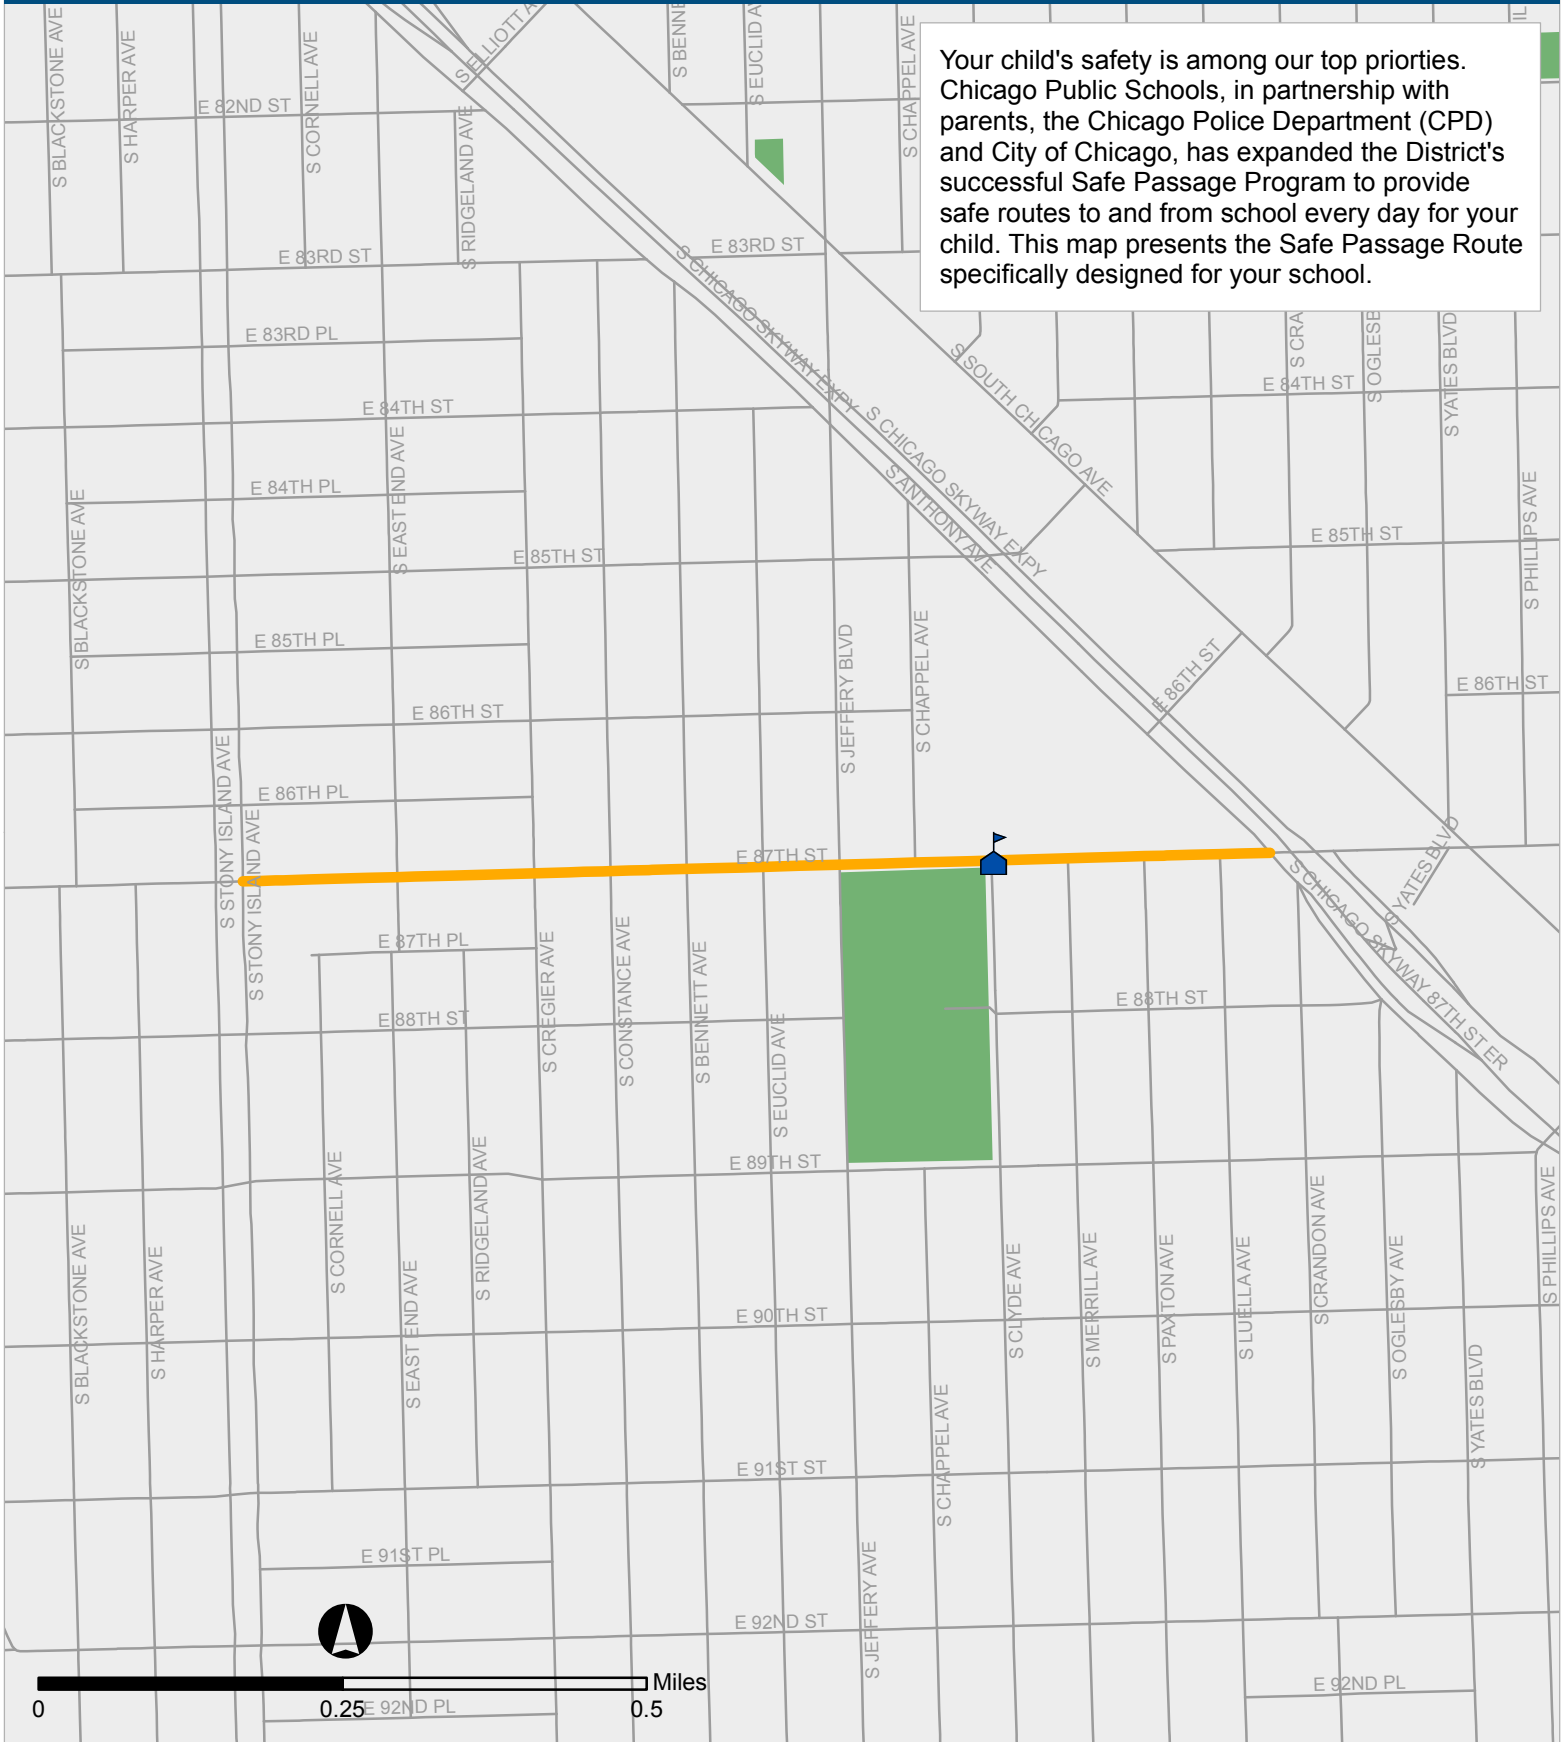

SAFE PASSAGE ROUTES: CHICAGO VOCATIONAL HS

Your child's safety is among our top priorities. Chicago Public Schools, in partnership with parents, the Chicago Police Department (CPD) and City of Chicago, has expanded the District's successful Safe Passage Program to provide safe routes to and from school every day for your child. This map presents the Safe Passage Route specifically designed for your school.

Safe Passage Route

Park

School Location