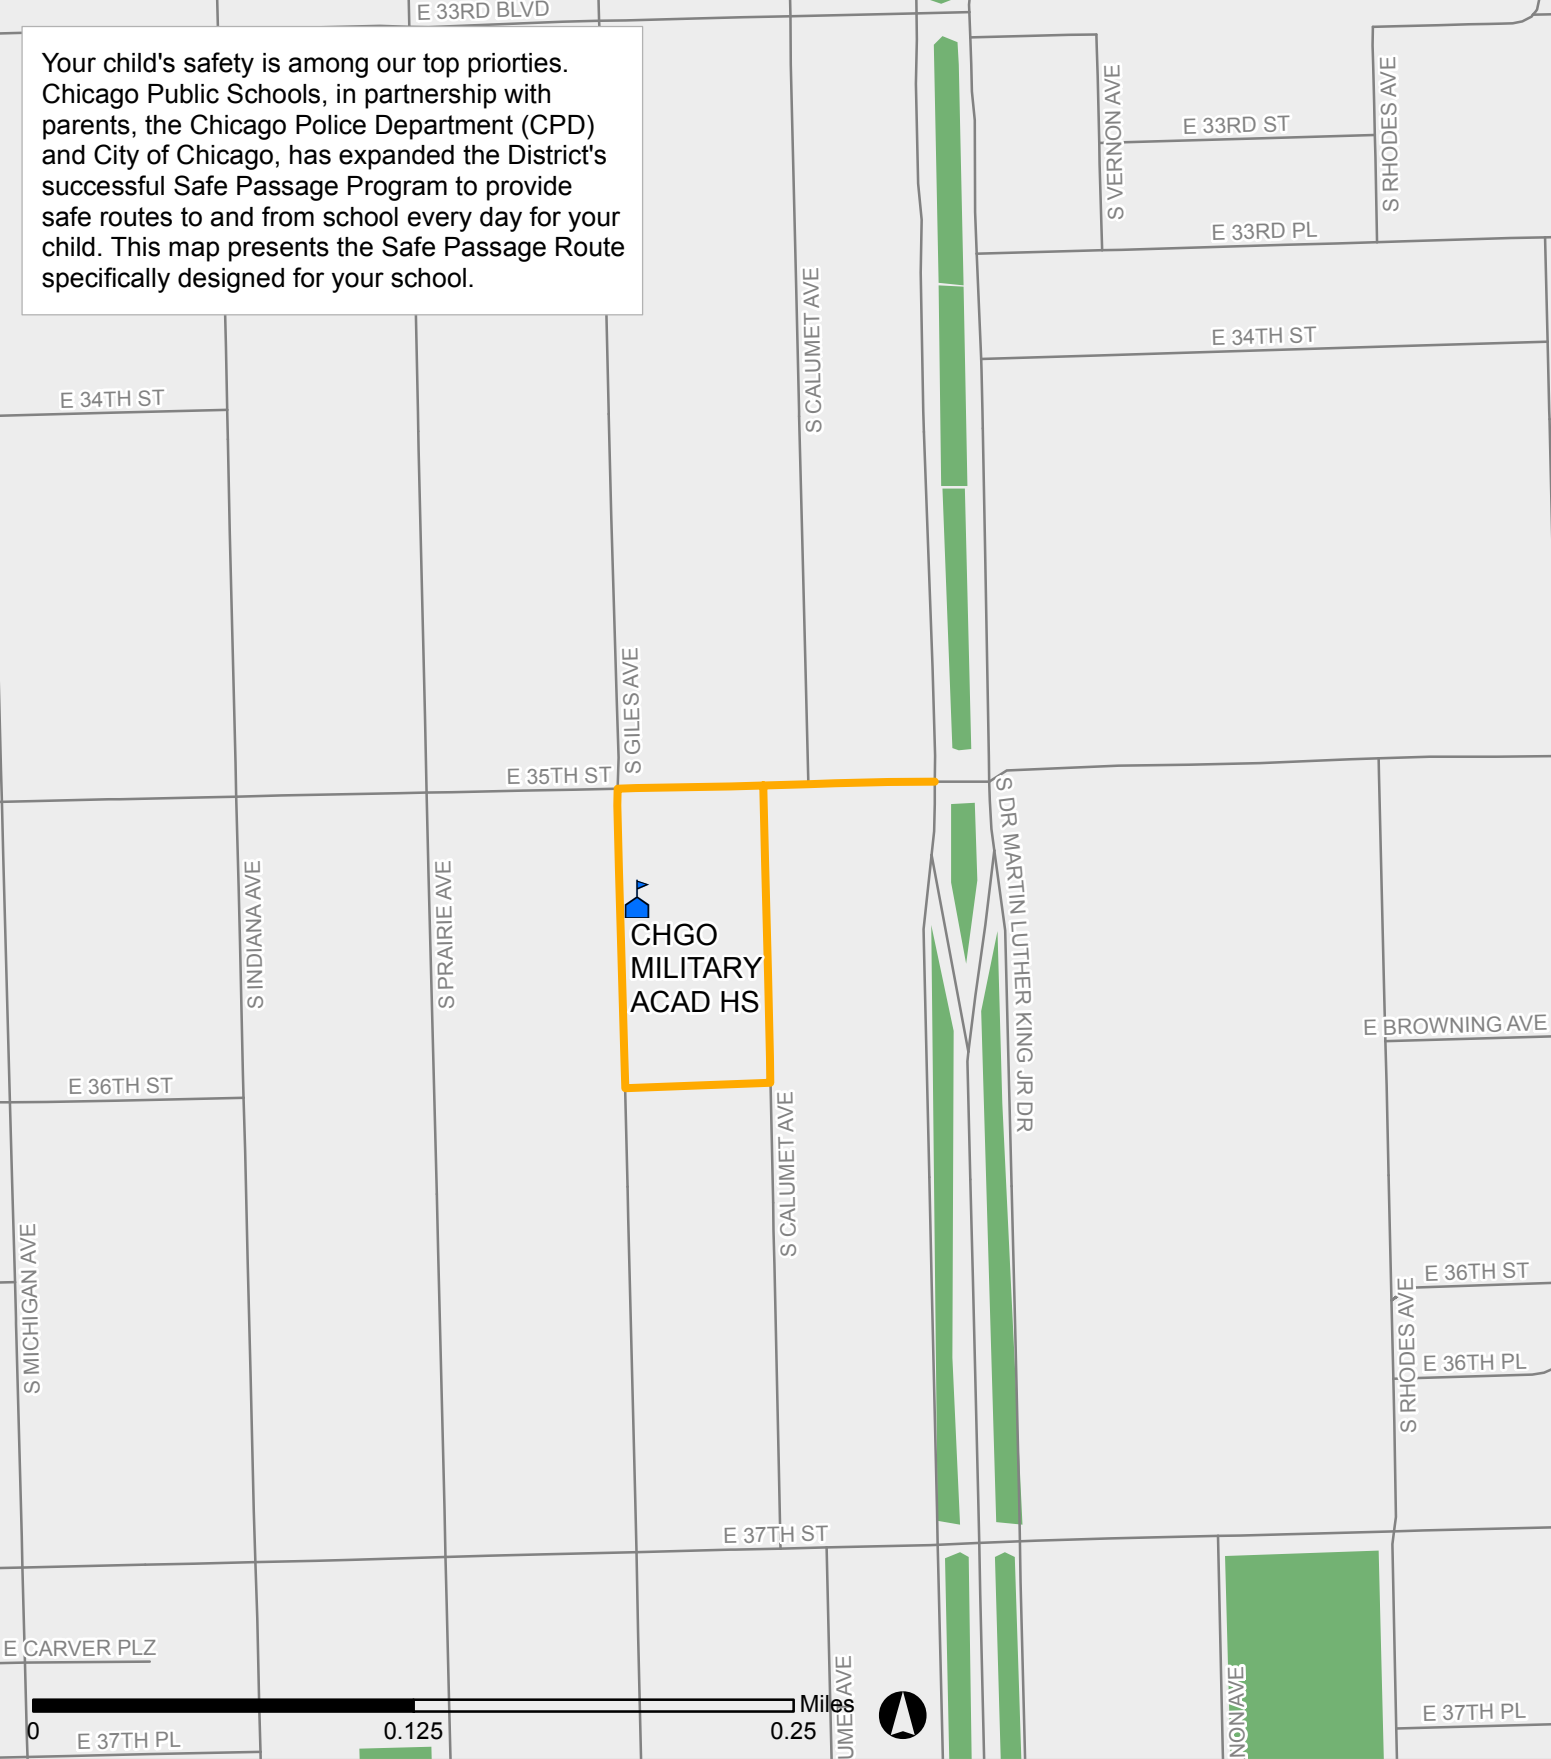

SAFE PASSAGE ROUTE: CHICAGO MILITARY ACAD HS

Your child's safety is among our top priorities. Chicago Public Schools, in partnership with parents, the Chicago Police Department (CPD) and City of Chicago, has expanded the District's successful Safe Passage Program to provide safe routes to and from school every day for your child. This map presents the Safe Passage Route specifically designed for your school.

 Safe Passage Route
 School Location

 Attendance Boundary
 Park