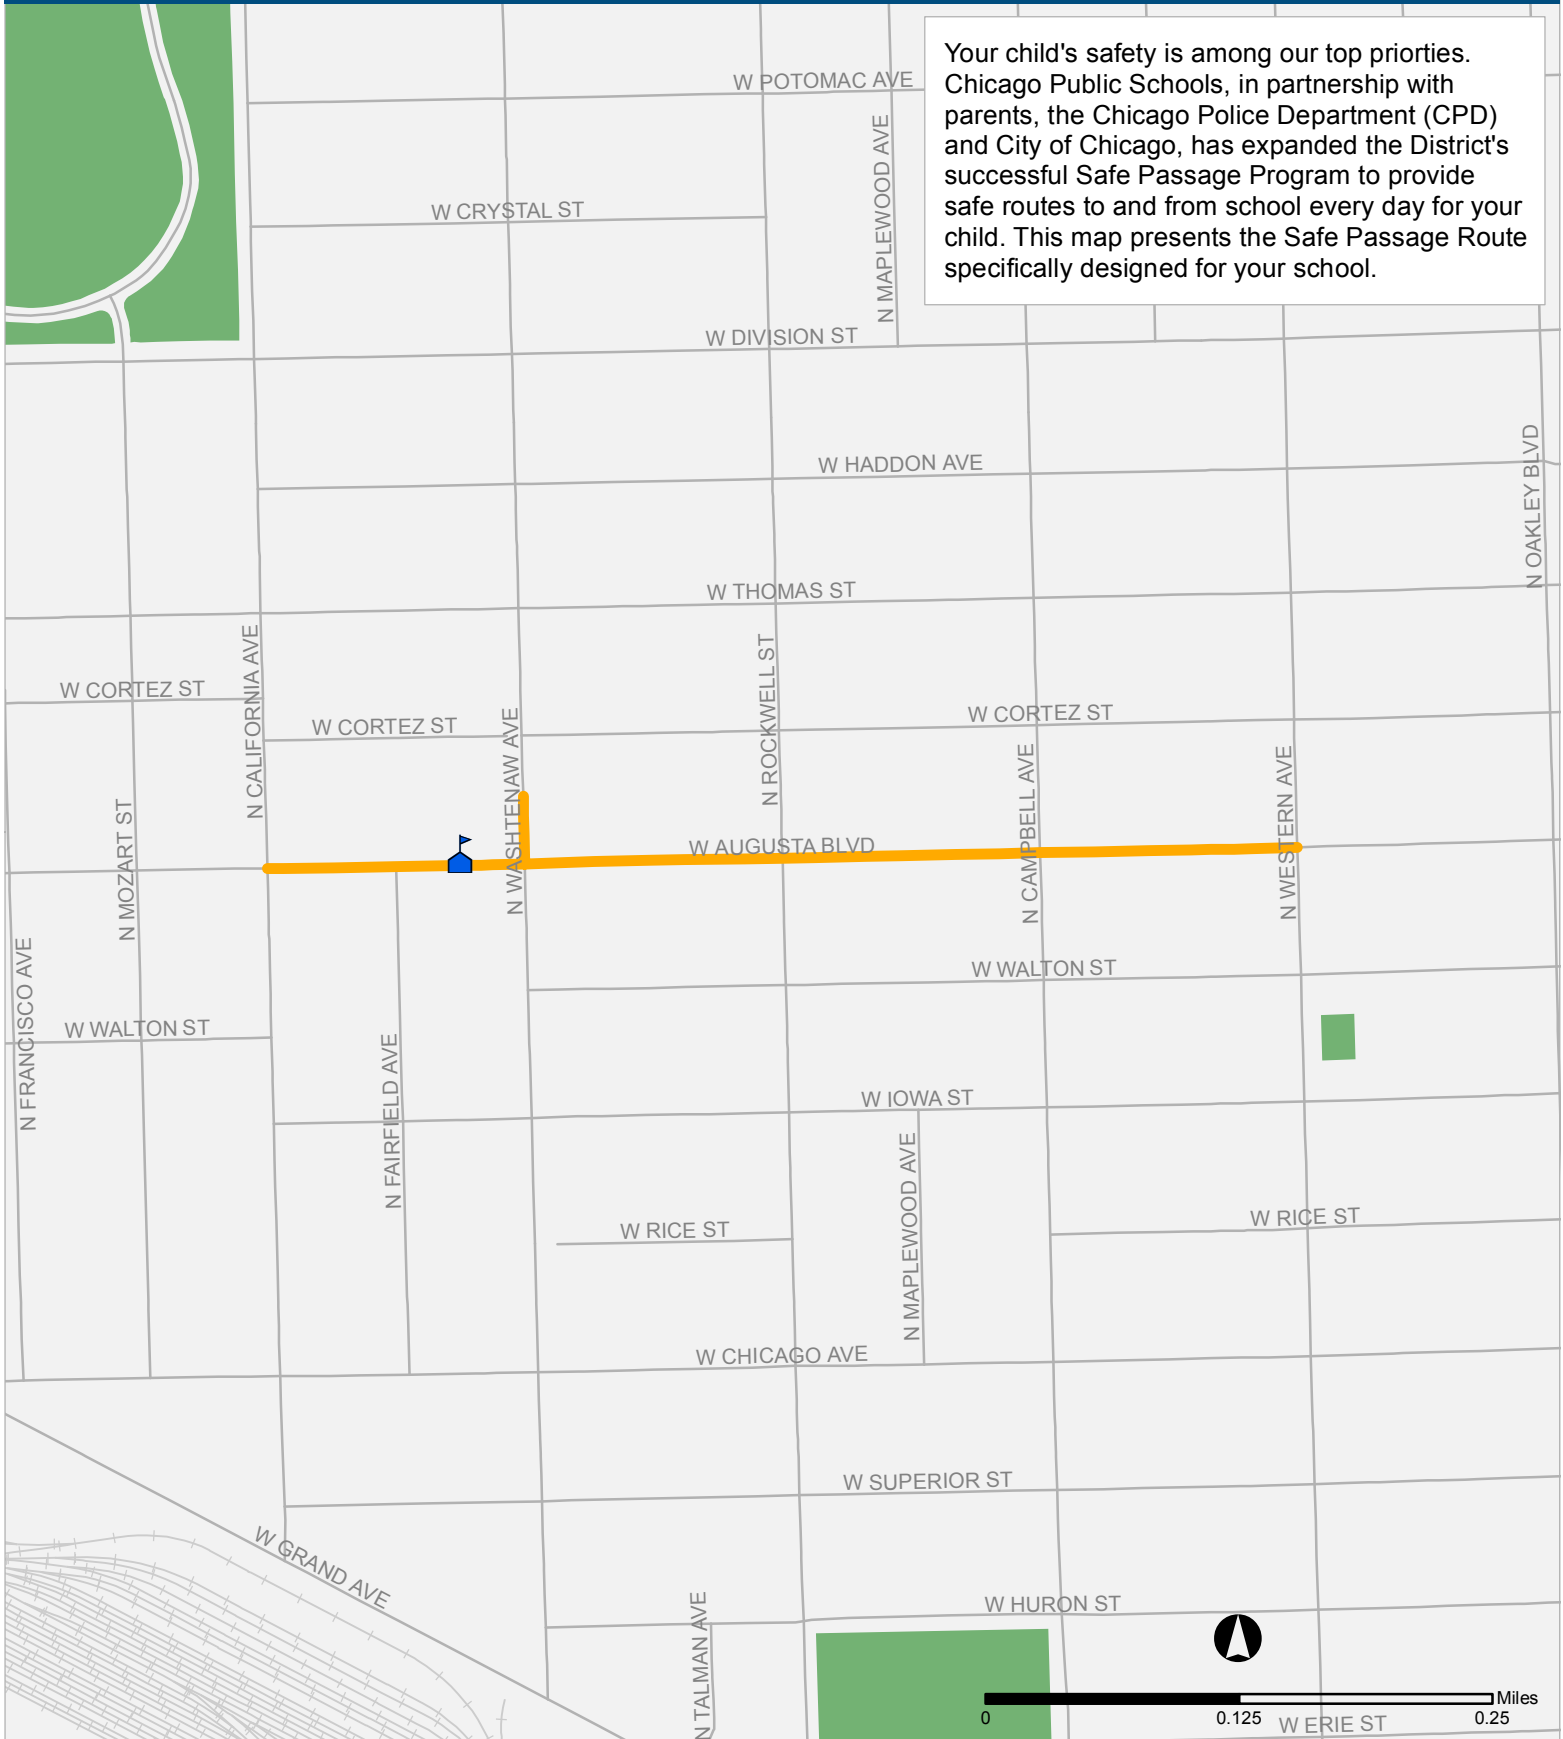

SAFE PASSAGE ROUTE: CHI ARTS

Your child's safety is among our top priorities. Chicago Public Schools, in partnership with parents, the Chicago Police Department (CPD) and City of Chicago, has expanded the District's successful Safe Passage Program to provide safe routes to and from school every day for your child. This map presents the Safe Passage Route specifically designed for your school.

Safe Passage Route

School Location

Park