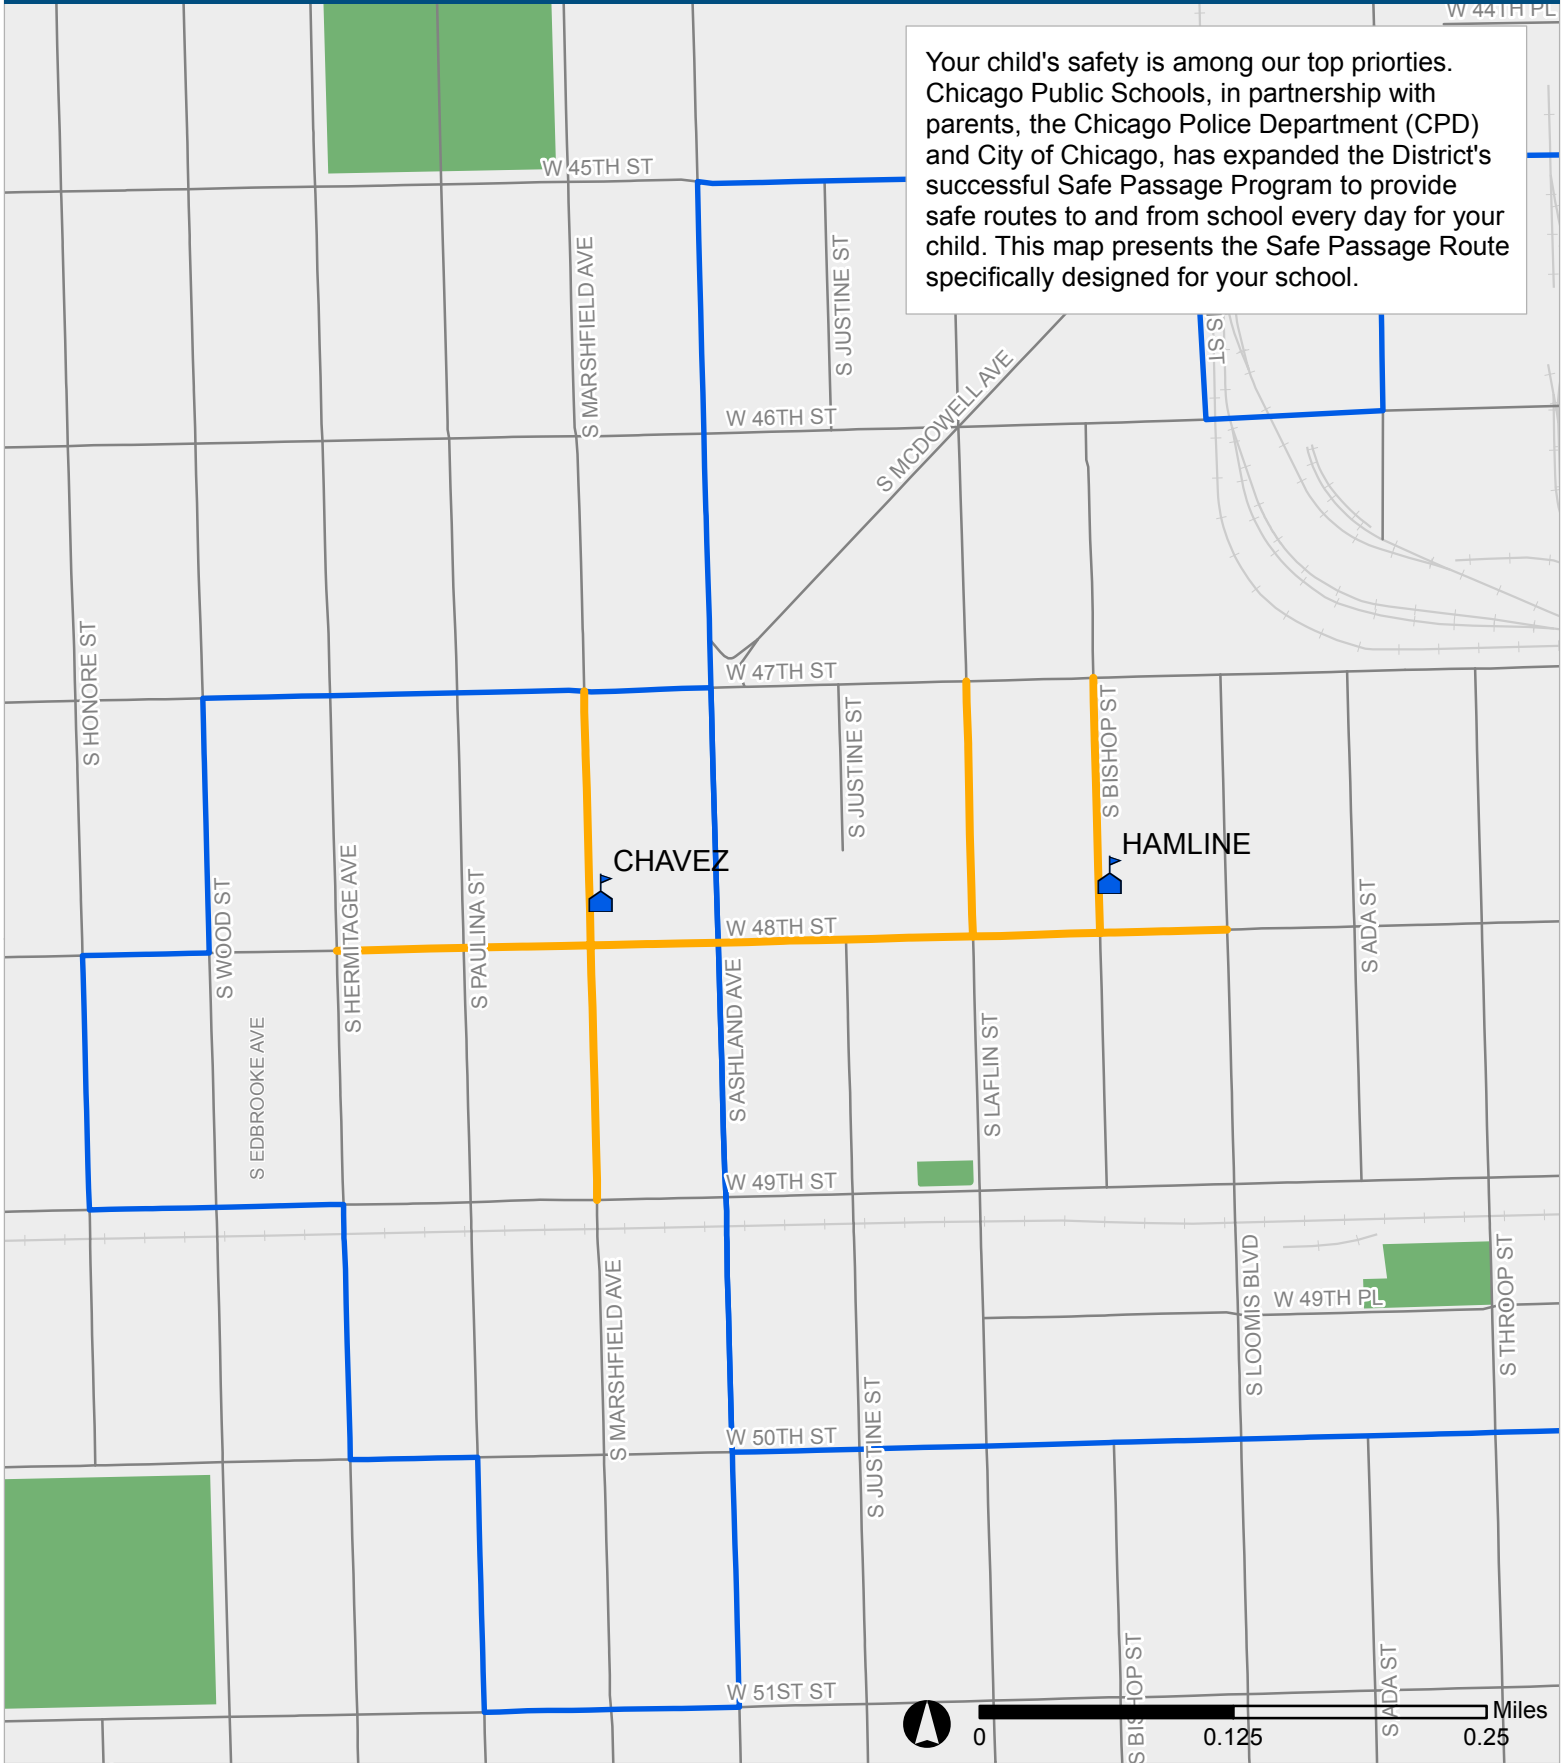

# SAFE PASSAGE ROUTE: HAMLIN ES & CHAVEZ ES

Your child's safety is among our top priorities. Chicago Public Schools, in partnership with parents, the Chicago Police Department (CPD) and City of Chicago, has expanded the District's successful Safe Passage Program to provide safe routes to and from school every day for your child. This map presents the Safe Passage Route specifically designed for your school.

 Safe Passage Route  
 School Location

 Attendance Boundary  
 Park

Updated 8 Aug 2015