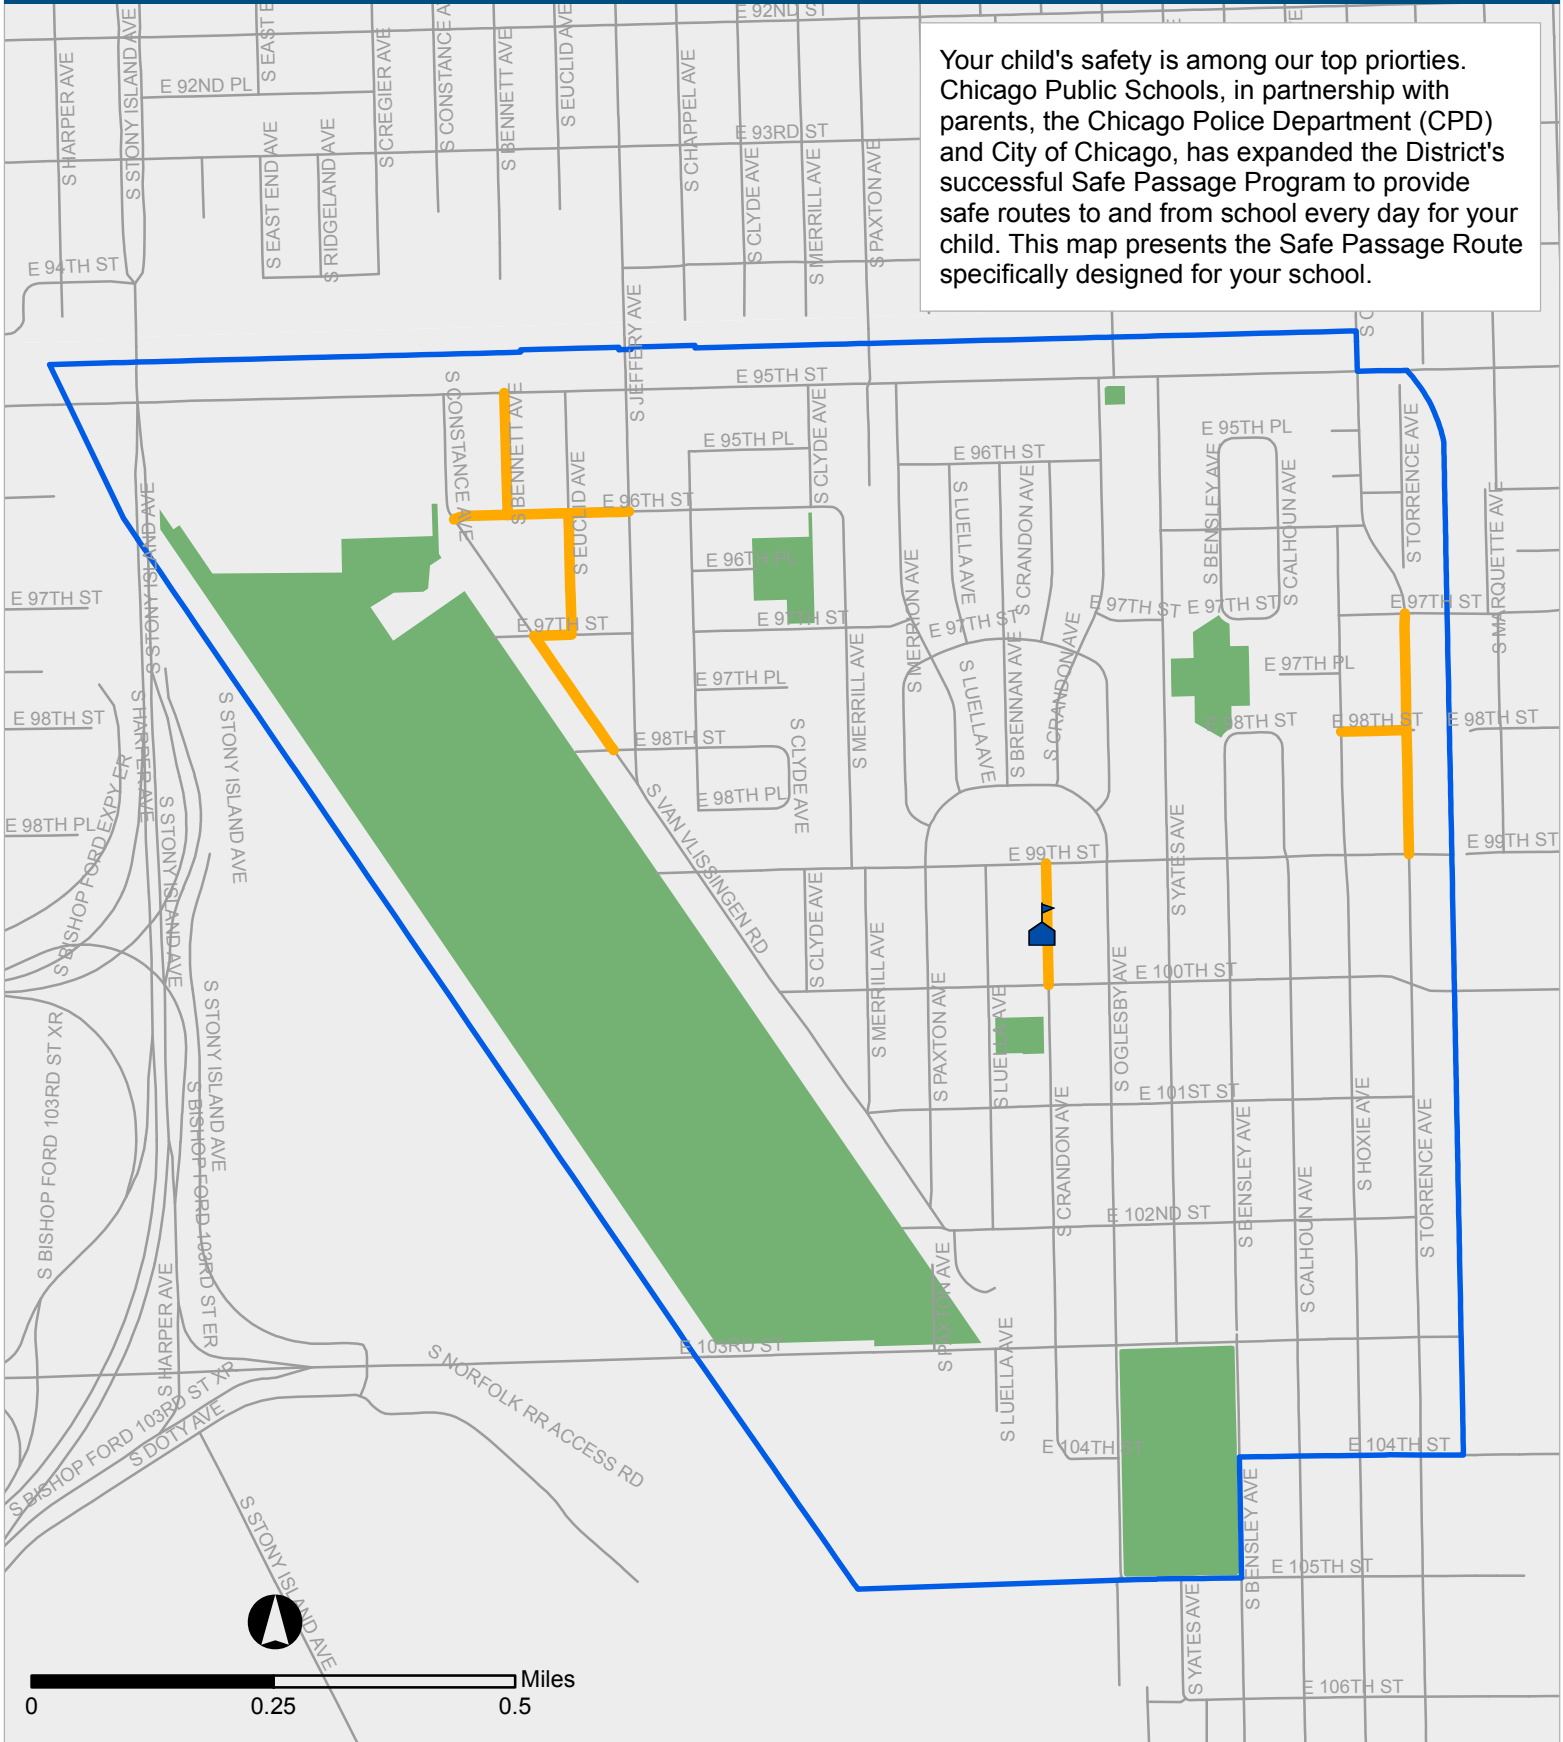

SAFE PASSAGE ROUTES: BURNHAM

Your child's safety is among our top priorities. Chicago Public Schools, in partnership with parents, the Chicago Police Department (CPD) and City of Chicago, has expanded the District's successful Safe Passage Program to provide safe routes to and from school every day for your child. This map presents the Safe Passage Route specifically designed for your school.

— Safe Passage Route

🏠 School Location

▭ Attendance Boundary

■ Park