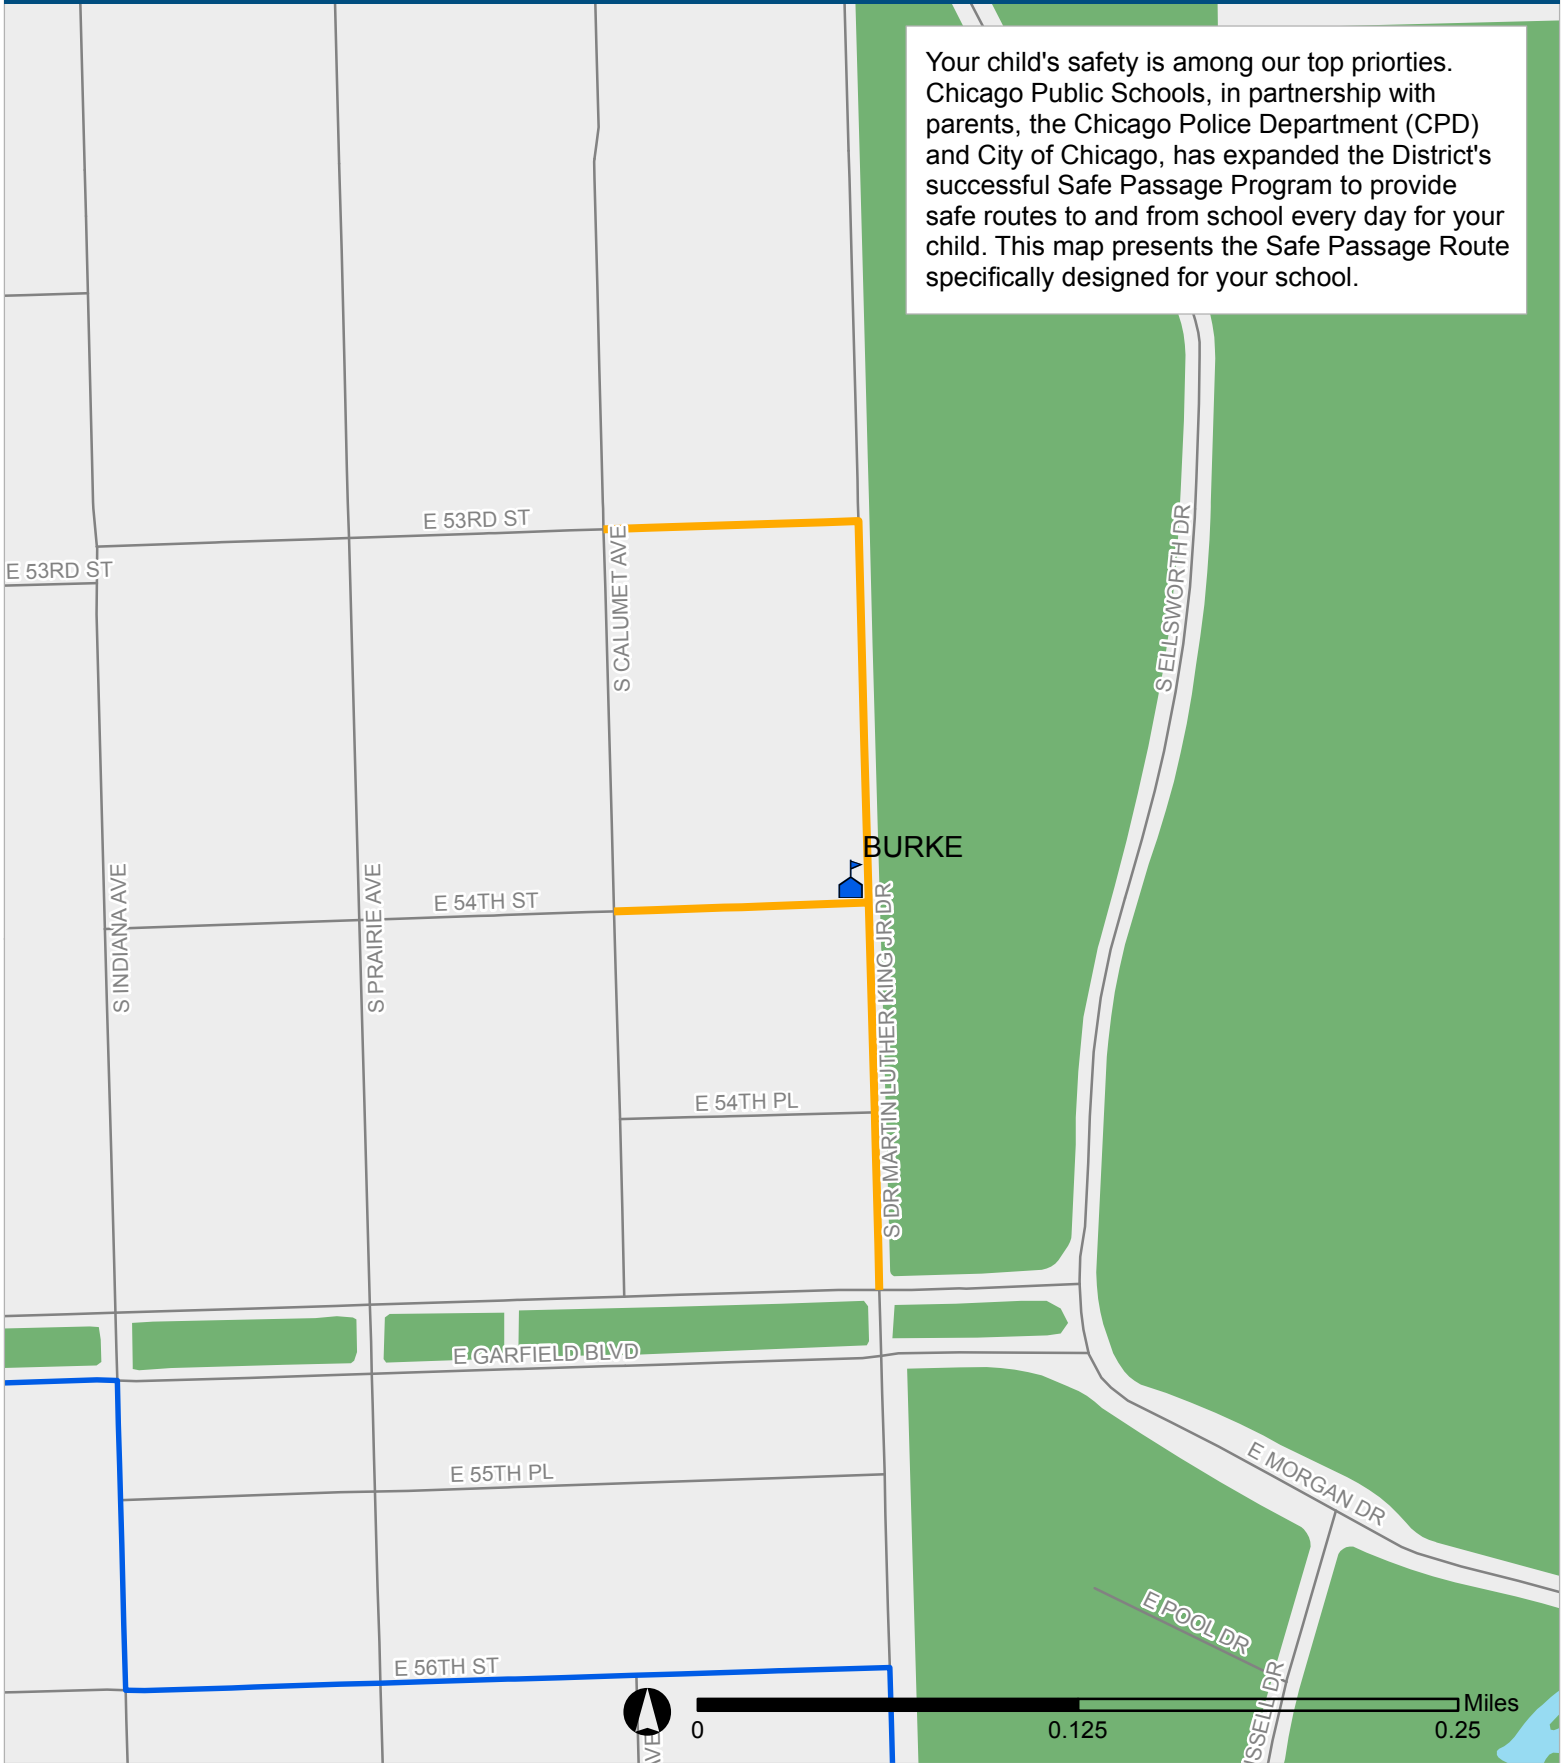

# SAFE PASSAGE ROUTE: BURKE ES

Your child's safety is among our top priorities. Chicago Public Schools, in partnership with parents, the Chicago Police Department (CPD) and City of Chicago, has expanded the District's successful Safe Passage Program to provide safe routes to and from school every day for your child. This map presents the Safe Passage Route specifically designed for your school.

-  Safe Passage Route
-  School Location

-  Attendance Boundary
-  Park