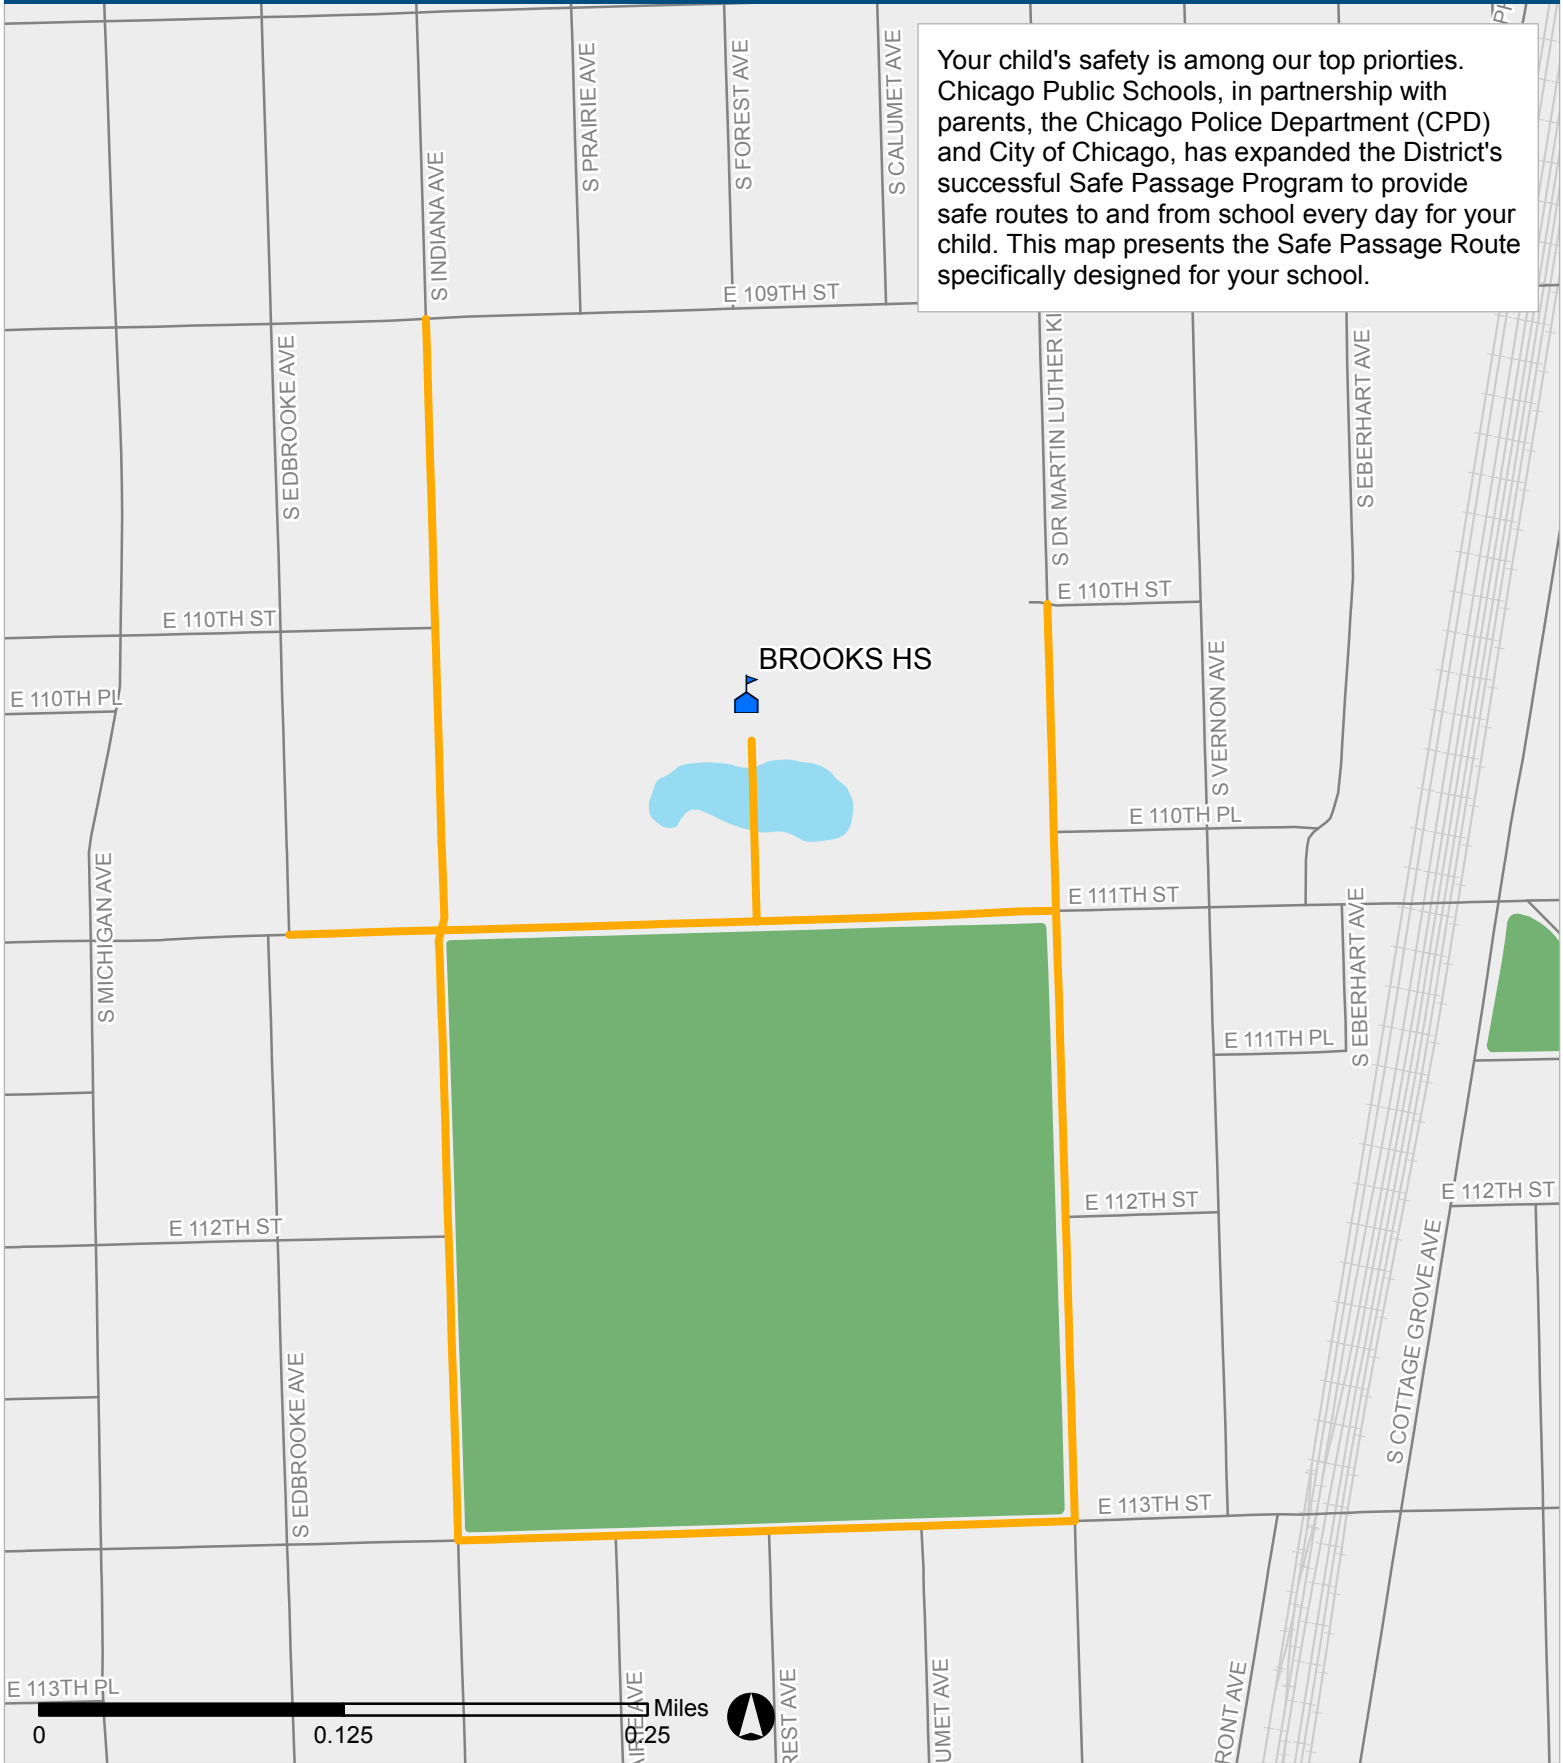

SAFE PASSAGE ROUTE: BROOKS HS

Your child's safety is among our top priorities. Chicago Public Schools, in partnership with parents, the Chicago Police Department (CPD) and City of Chicago, has expanded the District's successful Safe Passage Program to provide safe routes to and from school every day for your child. This map presents the Safe Passage Route specifically designed for your school.

 Safe Passage Route
 School Location

 Attendance Boundary
 Park