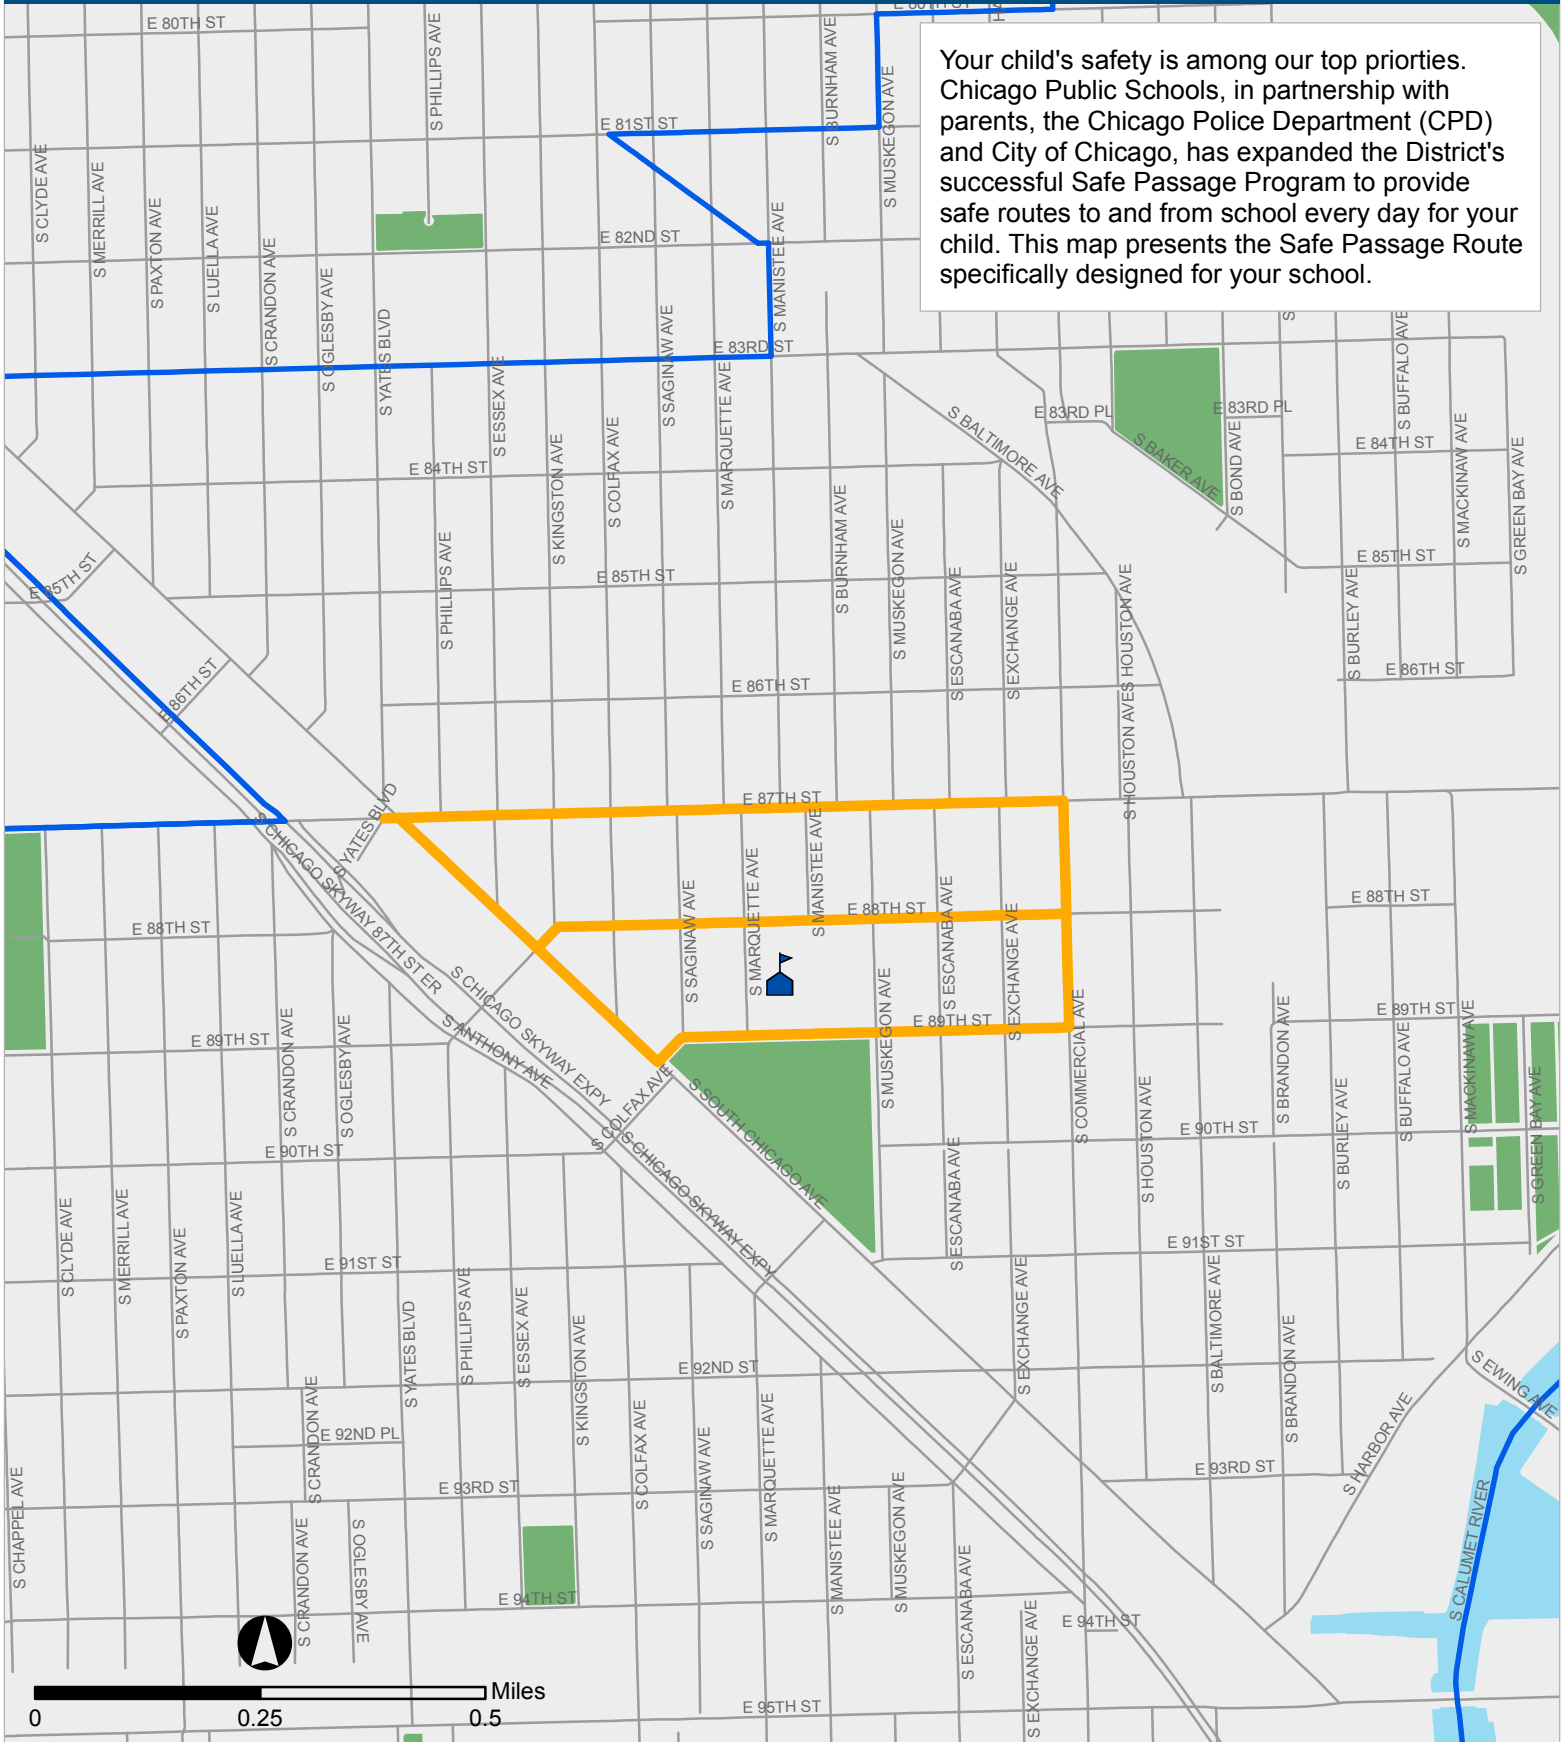

# SAFE PASSAGE ROUTES: BOWEN HS

Your child's safety is among our top priorities. Chicago Public Schools, in partnership with parents, the Chicago Police Department (CPD) and City of Chicago, has expanded the District's successful Safe Passage Program to provide safe routes to and from school every day for your child. This map presents the Safe Passage Route specifically designed for your school.

Safe Passage Route

Attendance Boundary

School Location

Park