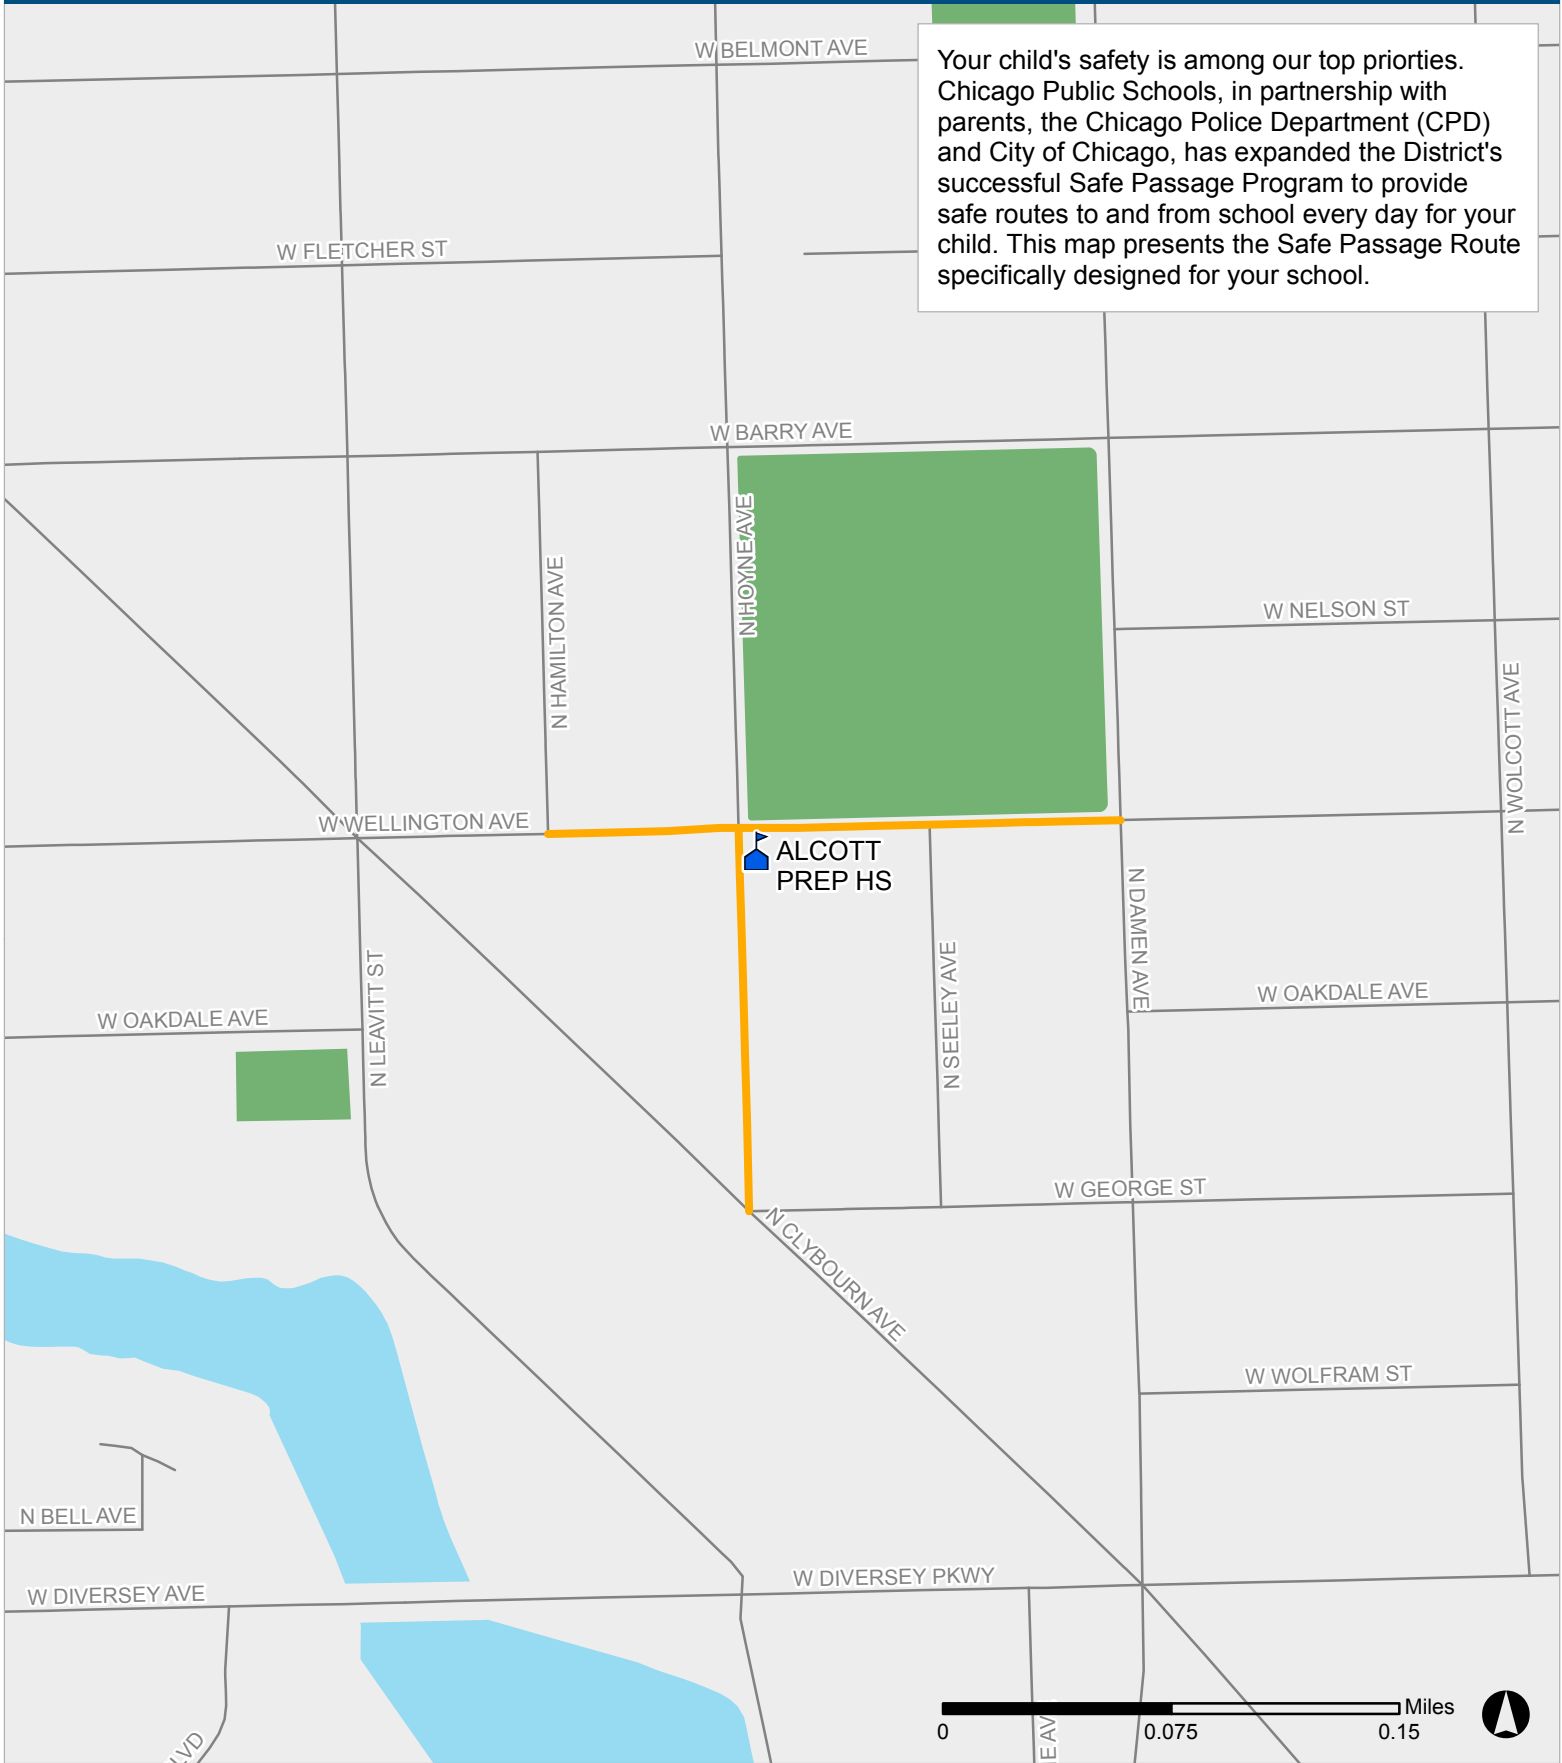

SAFE PASSAGE ROUTE: ALCOTT PREP HS

Your child's safety is among our top priorities. Chicago Public Schools, in partnership with parents, the Chicago Police Department (CPD) and City of Chicago, has expanded the District's successful Safe Passage Program to provide safe routes to and from school every day for your child. This map presents the Safe Passage Route specifically designed for your school.

-  Safe Passage Route
-  School Location

-  Attendance Boundary
-  Park