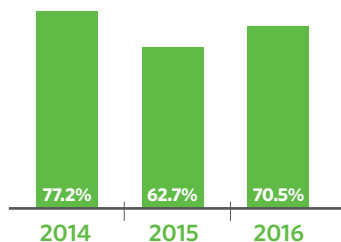

Attendance