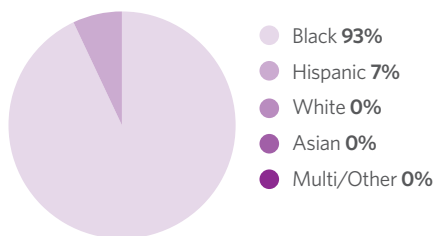

School Stats

School Type: Citywide-Option

Enrollment: 14

Grades Served: 9-12

ADA Accessibility Level: Unknown

Demographics

Neighborhood Map

This map shows the location of this Options school. An interactive version of this map, the School Locator, is available at cps.edu/schools.