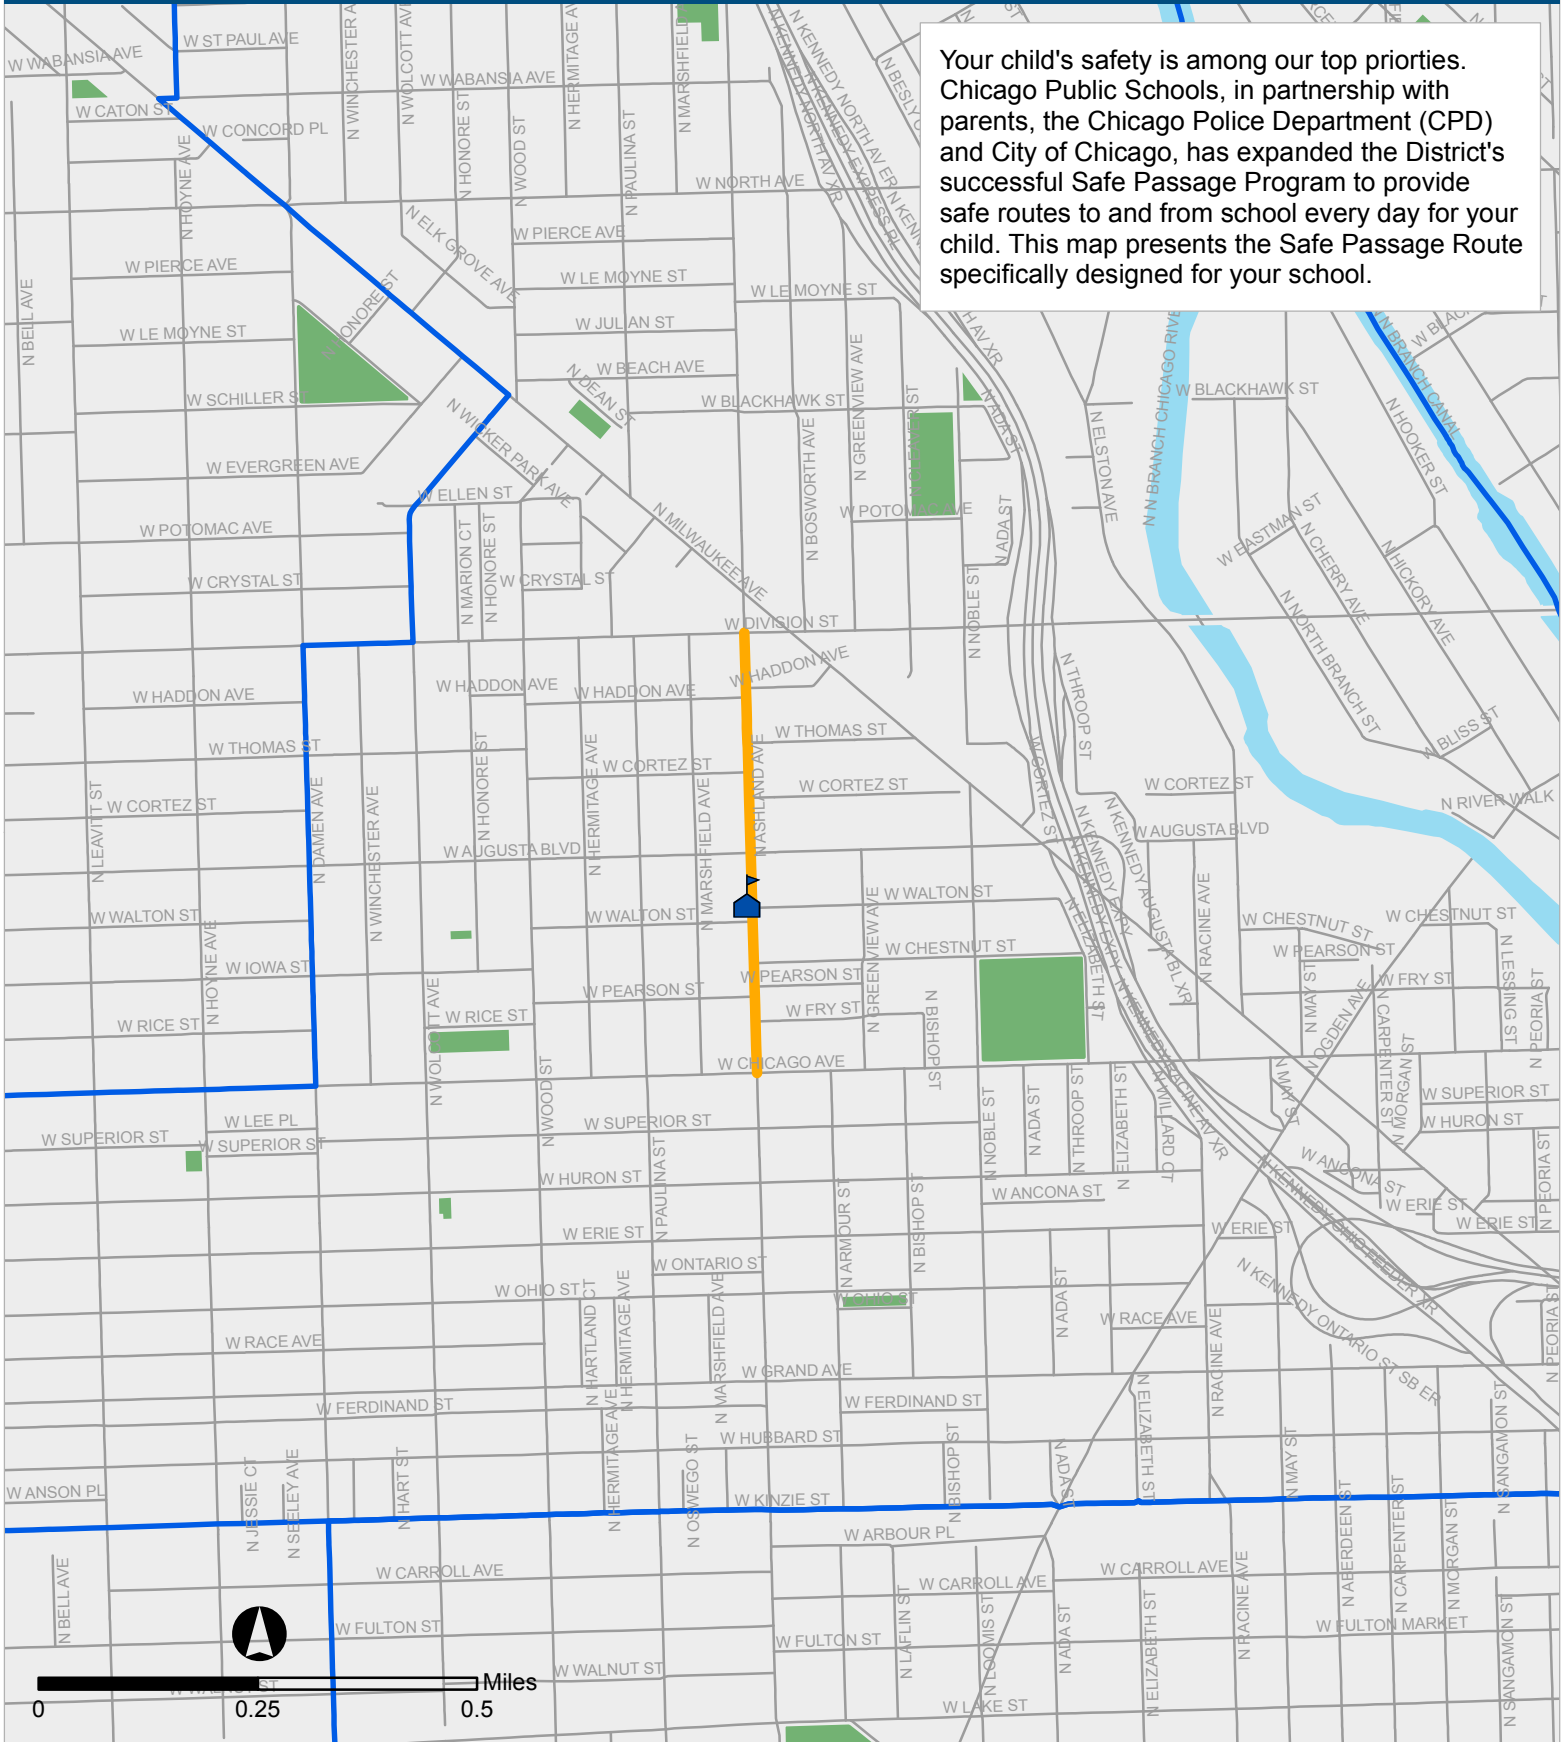

SAFE PASSAGE ROUTES: WELLS HS

Your child's safety is among our top priorities. Chicago Public Schools, in partnership with parents, the Chicago Police Department (CPD) and City of Chicago, has expanded the District's successful Safe Passage Program to provide safe routes to and from school every day for your child. This map presents the Safe Passage Route specifically designed for your school.

 Safe Passage Route

 School Location

 Attendance Boundary

 Park