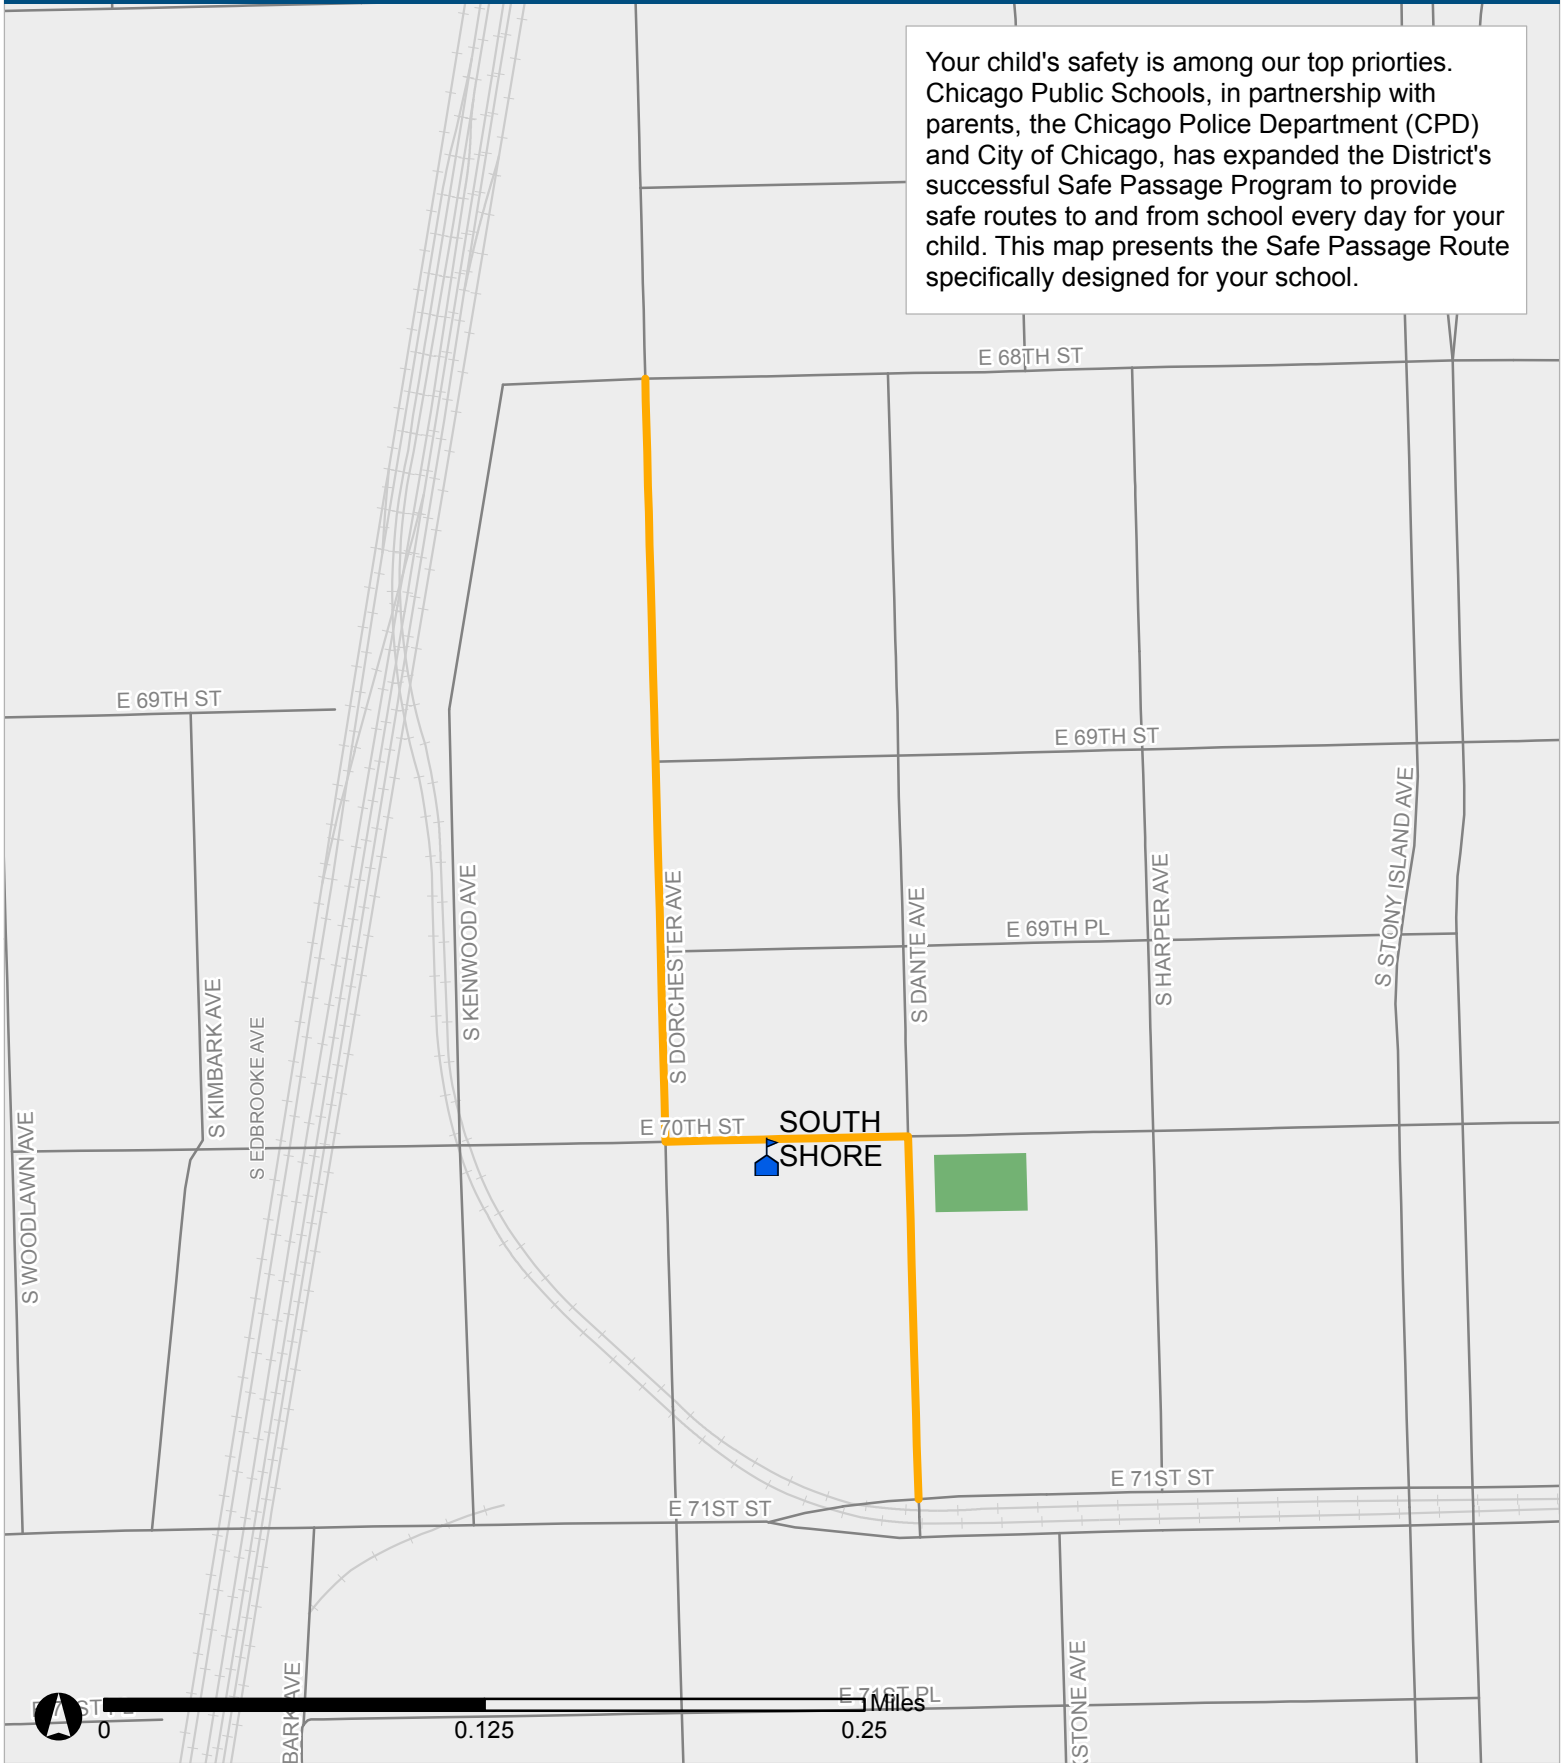

SAFE PASSAGE ROUTE: SOUTH SHORE ES

Your child's safety is among our top priorities. Chicago Public Schools, in partnership with parents, the Chicago Police Department (CPD) and City of Chicago, has expanded the District's successful Safe Passage Program to provide safe routes to and from school every day for your child. This map presents the Safe Passage Route specifically designed for your school.

 Safe Passage Route
 School Location

 Attendance Boundary
 Park

Updated 8 Aug 2015