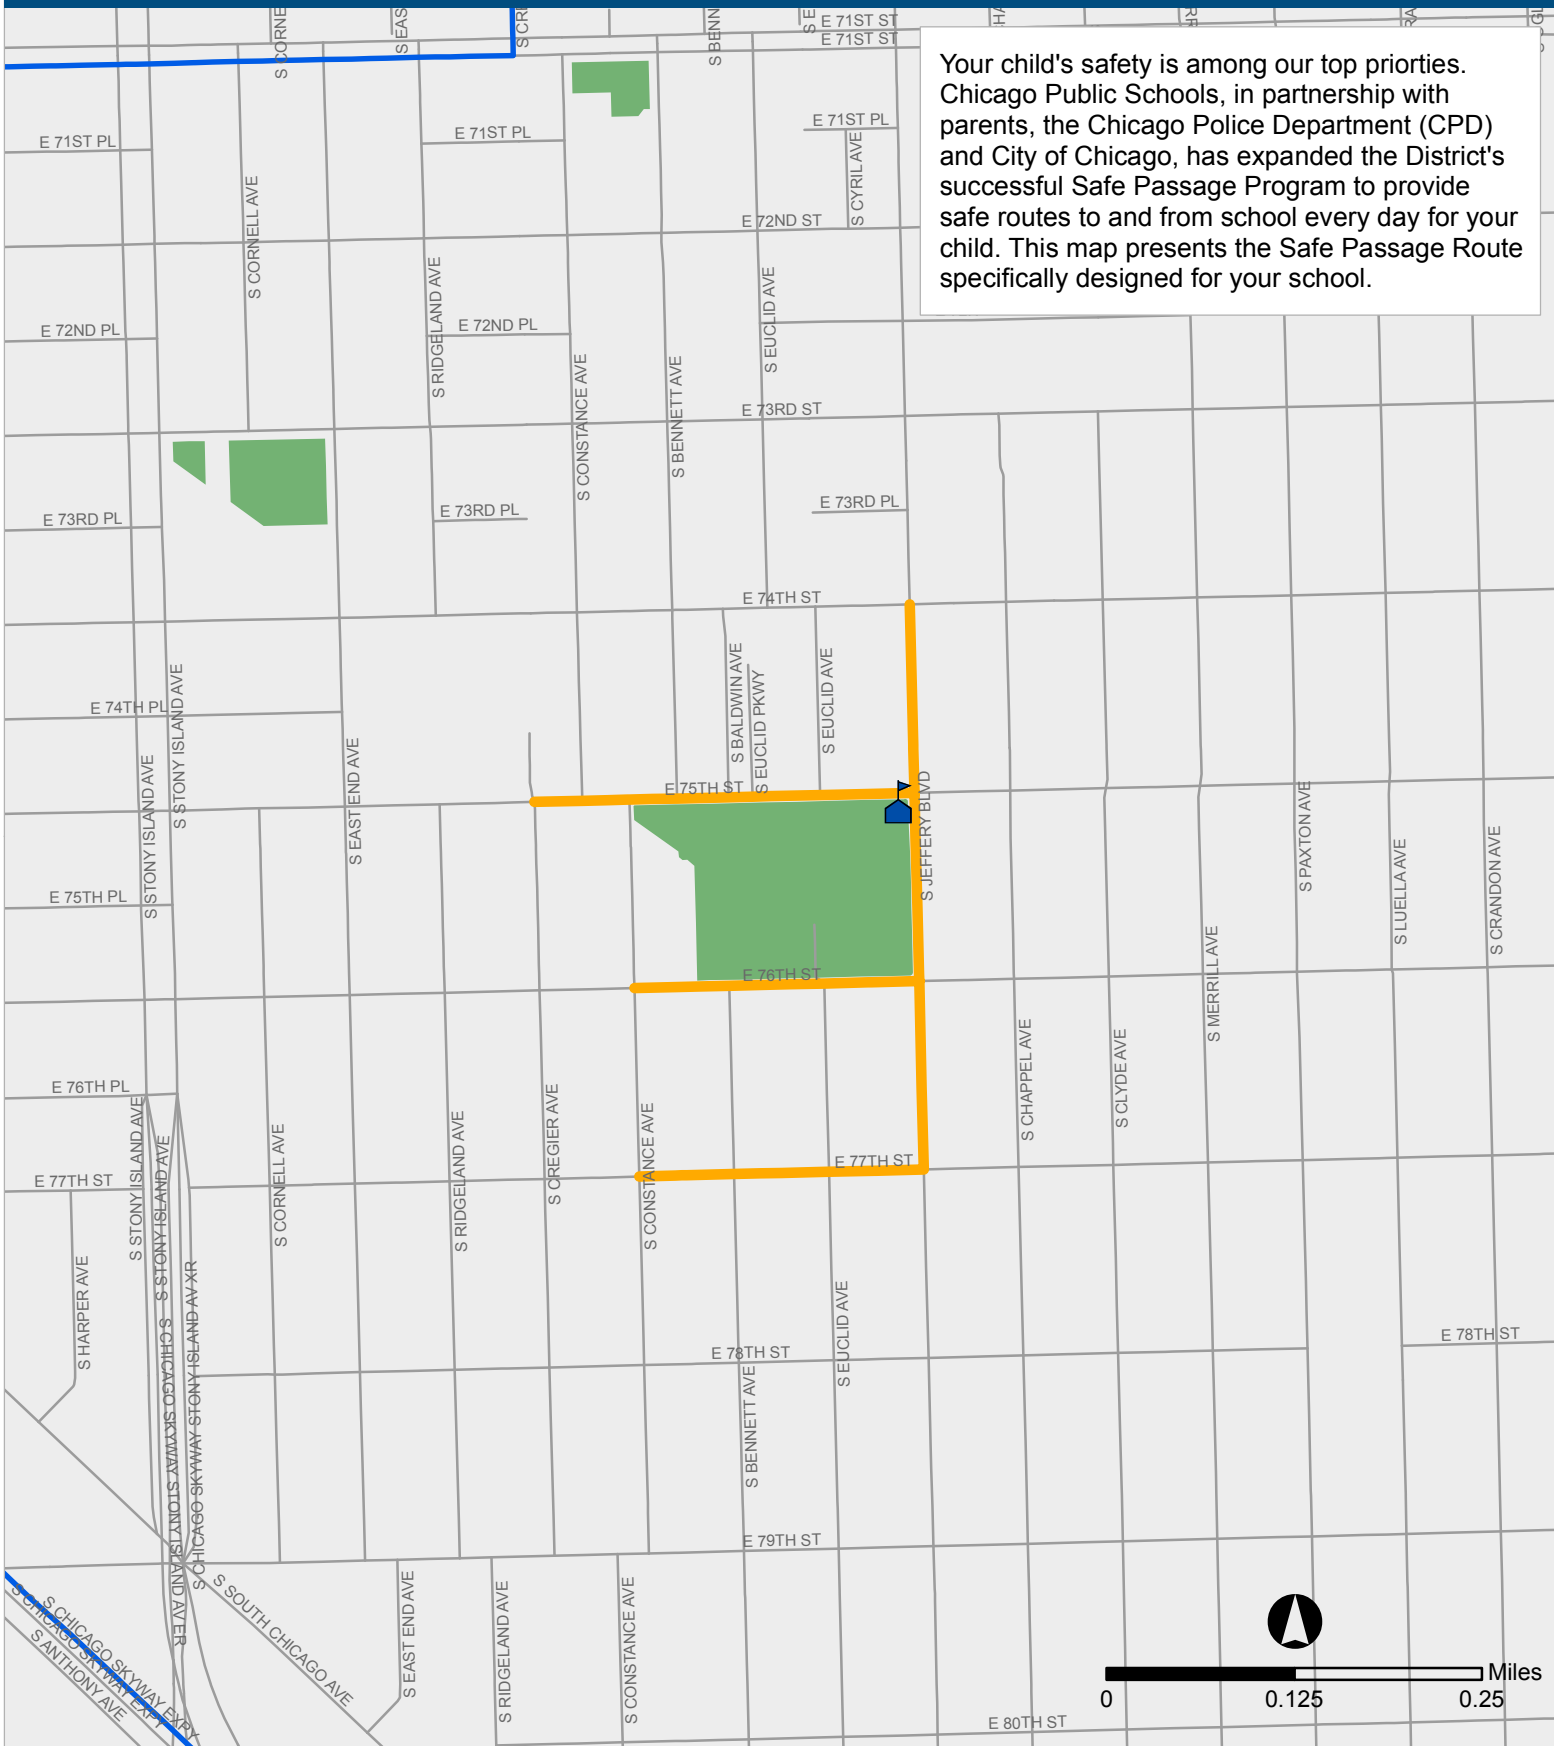

SAFE PASSAGE ROUTES: SOUTH SHORE INT'L HS

Your child's safety is among our top priorities. Chicago Public Schools, in partnership with parents, the Chicago Police Department (CPD) and City of Chicago, has expanded the District's successful Safe Passage Program to provide safe routes to and from school every day for your child. This map presents the Safe Passage Route specifically designed for your school.

- Safe Passage Route
- School Location

- Attendance Boundary
- Park