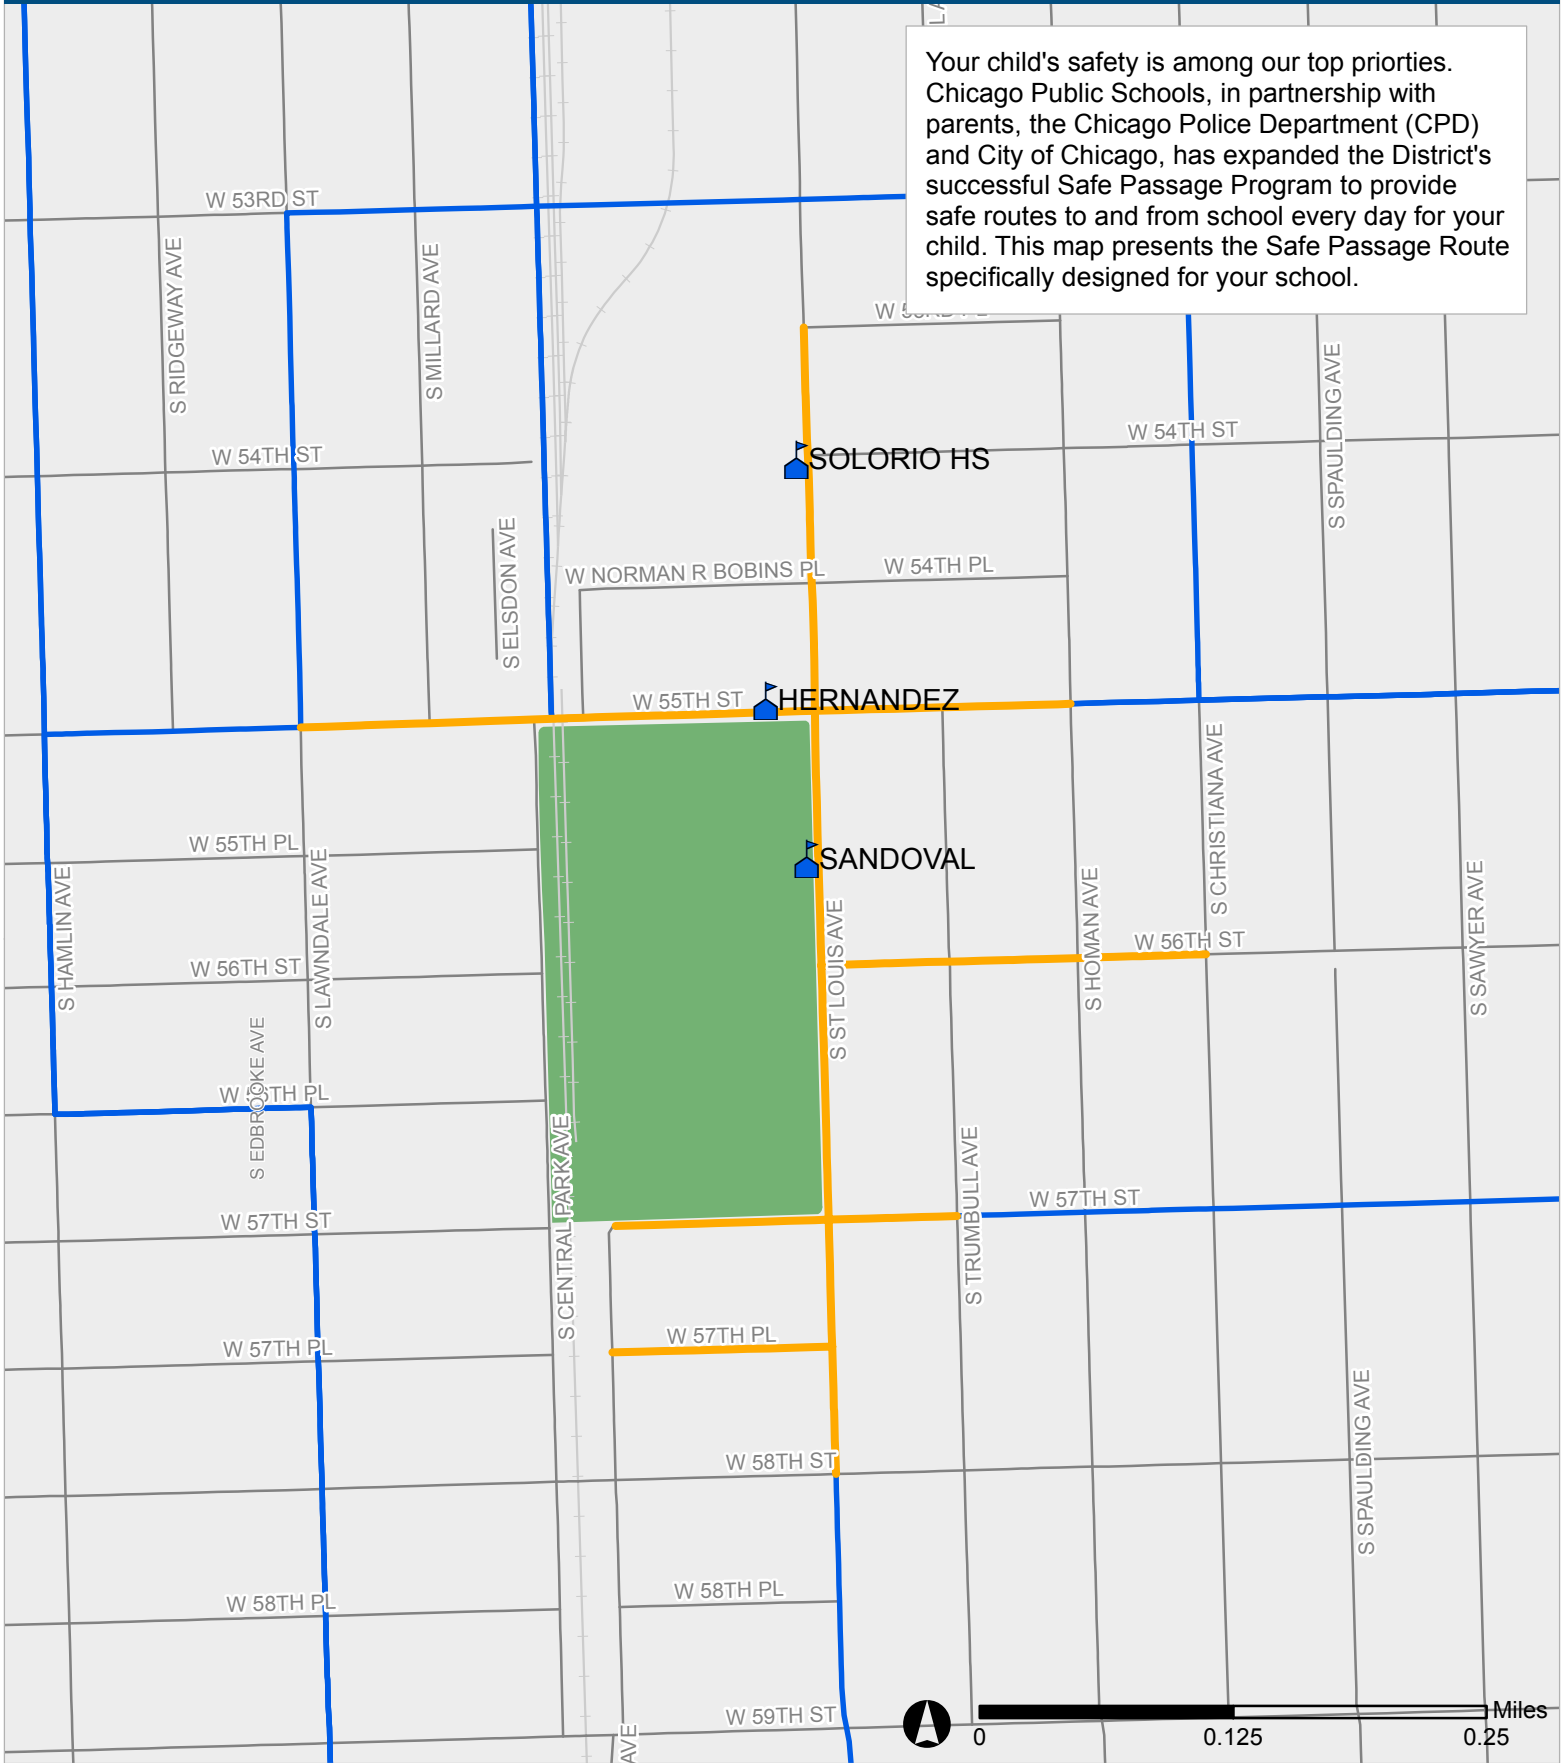

SAFE PASSAGE ROUTE: HERNANDEZ ES, SANDOVAL ES & SOLORIO HS

Your child's safety is among our top priorities. Chicago Public Schools, in partnership with parents, the Chicago Police Department (CPD) and City of Chicago, has expanded the District's successful Safe Passage Program to provide safe routes to and from school every day for your child. This map presents the Safe Passage Route specifically designed for your school.

-  Safe Passage Route
-  School Location

-  Attendance Boundary
-  Park

Updated 8 Aug 2015