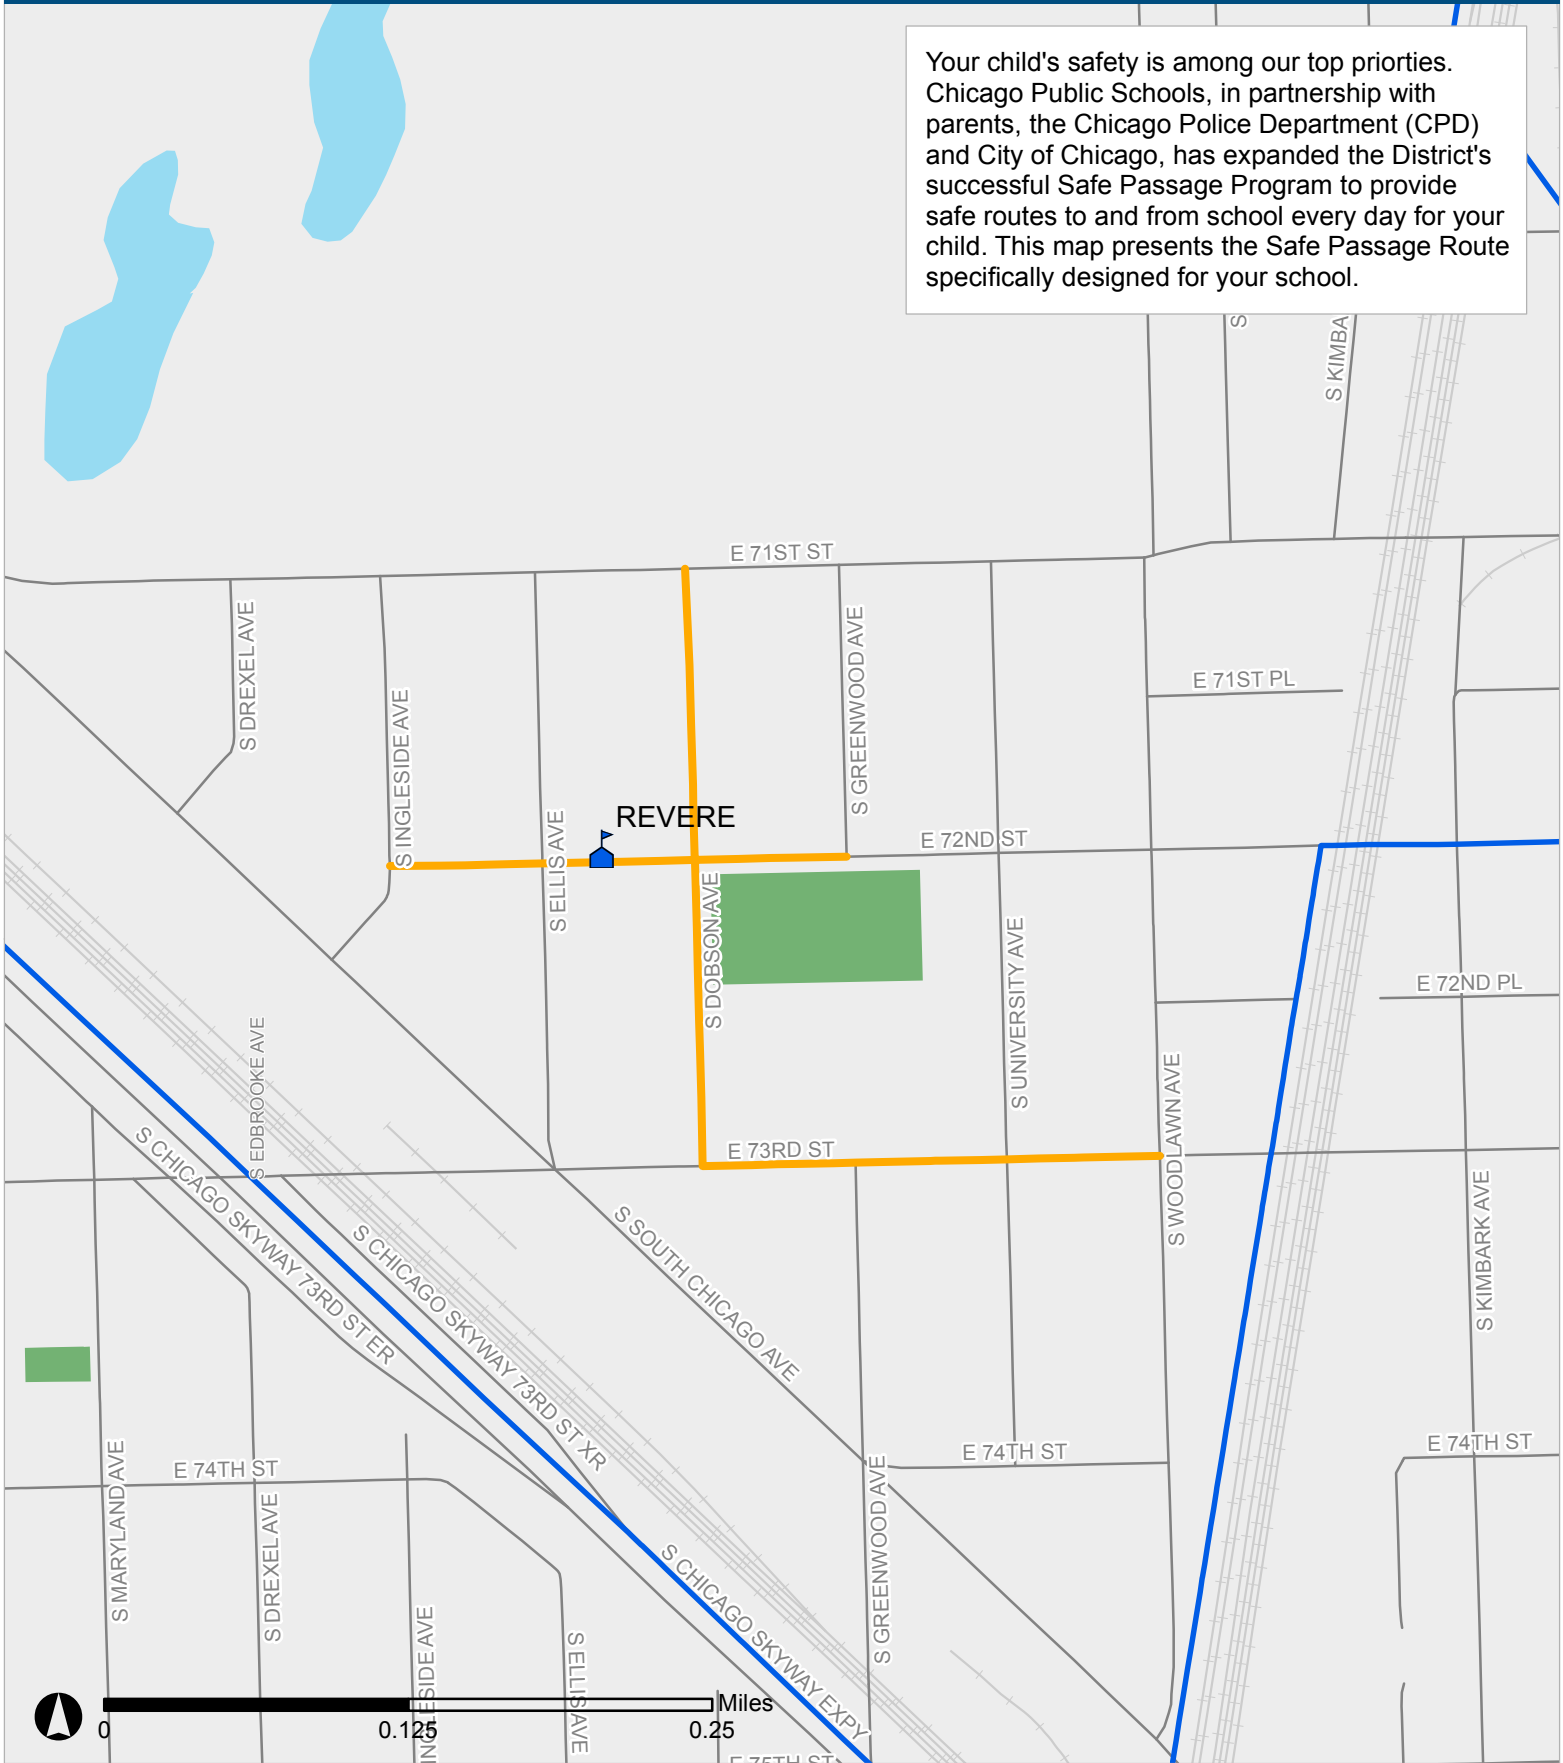

SAFE PASSAGE ROUTE: REVERE ES

Your child's safety is among our top priorities. Chicago Public Schools, in partnership with parents, the Chicago Police Department (CPD) and City of Chicago, has expanded the District's successful Safe Passage Program to provide safe routes to and from school every day for your child. This map presents the Safe Passage Route specifically designed for your school.

Safe Passage Route
School Location

Attendance Boundary
Park

Updated 8 Aug 2015