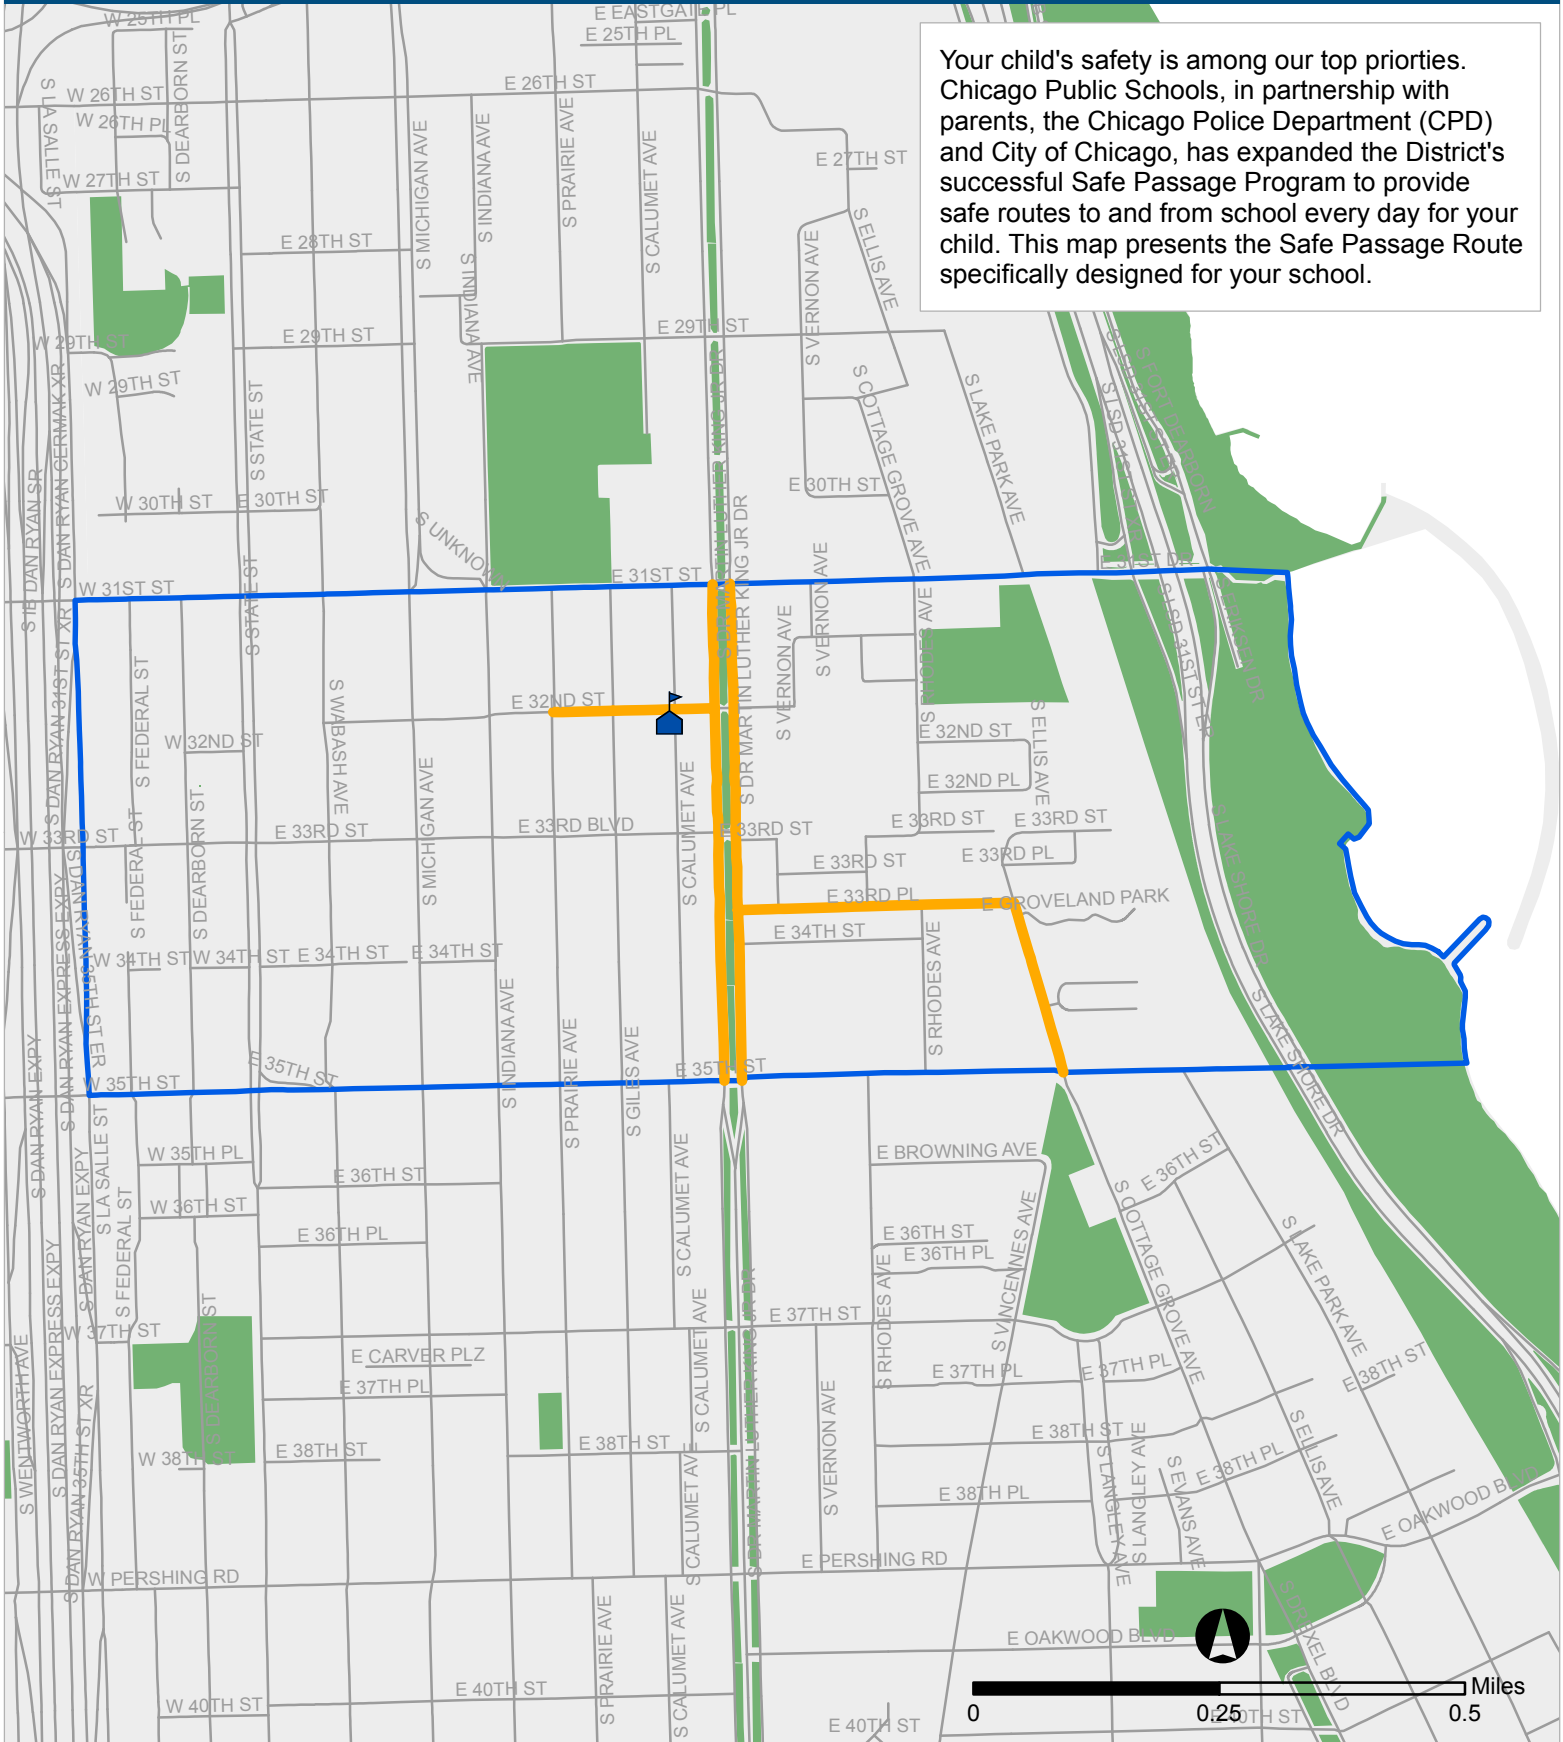

# SAFE PASSAGE ROUTES: PERSHING

Your child's safety is among our top priorities. Chicago Public Schools, in partnership with parents, the Chicago Police Department (CPD) and City of Chicago, has expanded the District's successful Safe Passage Program to provide safe routes to and from school every day for your child. This map presents the Safe Passage Route specifically designed for your school.

— Safe Passage Route

🏠 School Location

▭ Attendance Boundary

■ Park