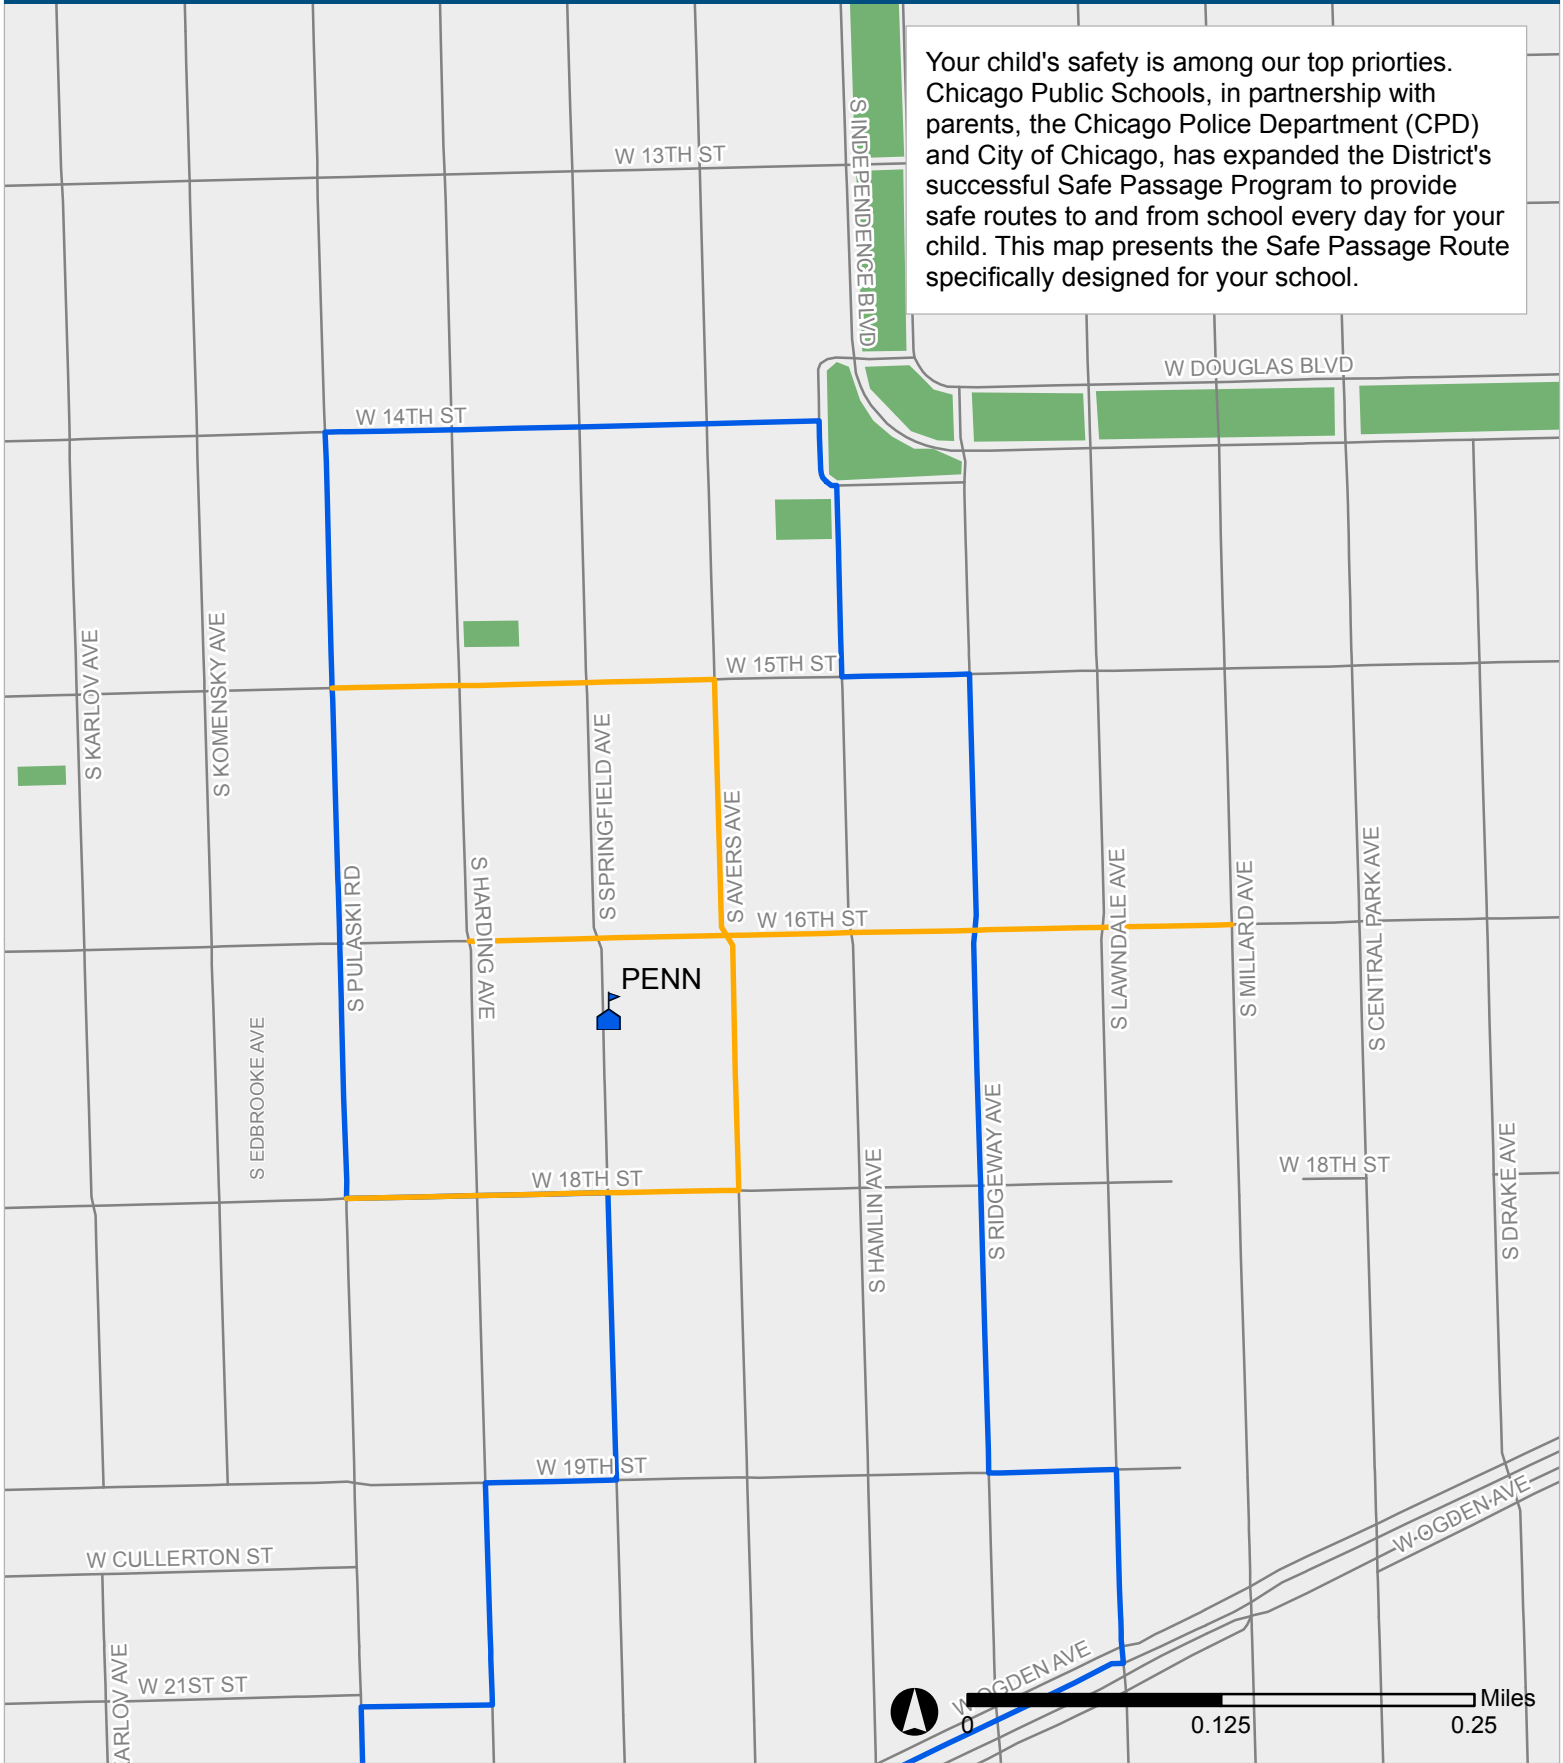

# SAFE PASSAGE ROUTE: PENN ES

Your child's safety is among our top priorities. Chicago Public Schools, in partnership with parents, the Chicago Police Department (CPD) and City of Chicago, has expanded the District's successful Safe Passage Program to provide safe routes to and from school every day for your child. This map presents the Safe Passage Route specifically designed for your school.

 Safe Passage Route  
 School Location

 Attendance Boundary  
 Park

Updated 8 Aug 2015