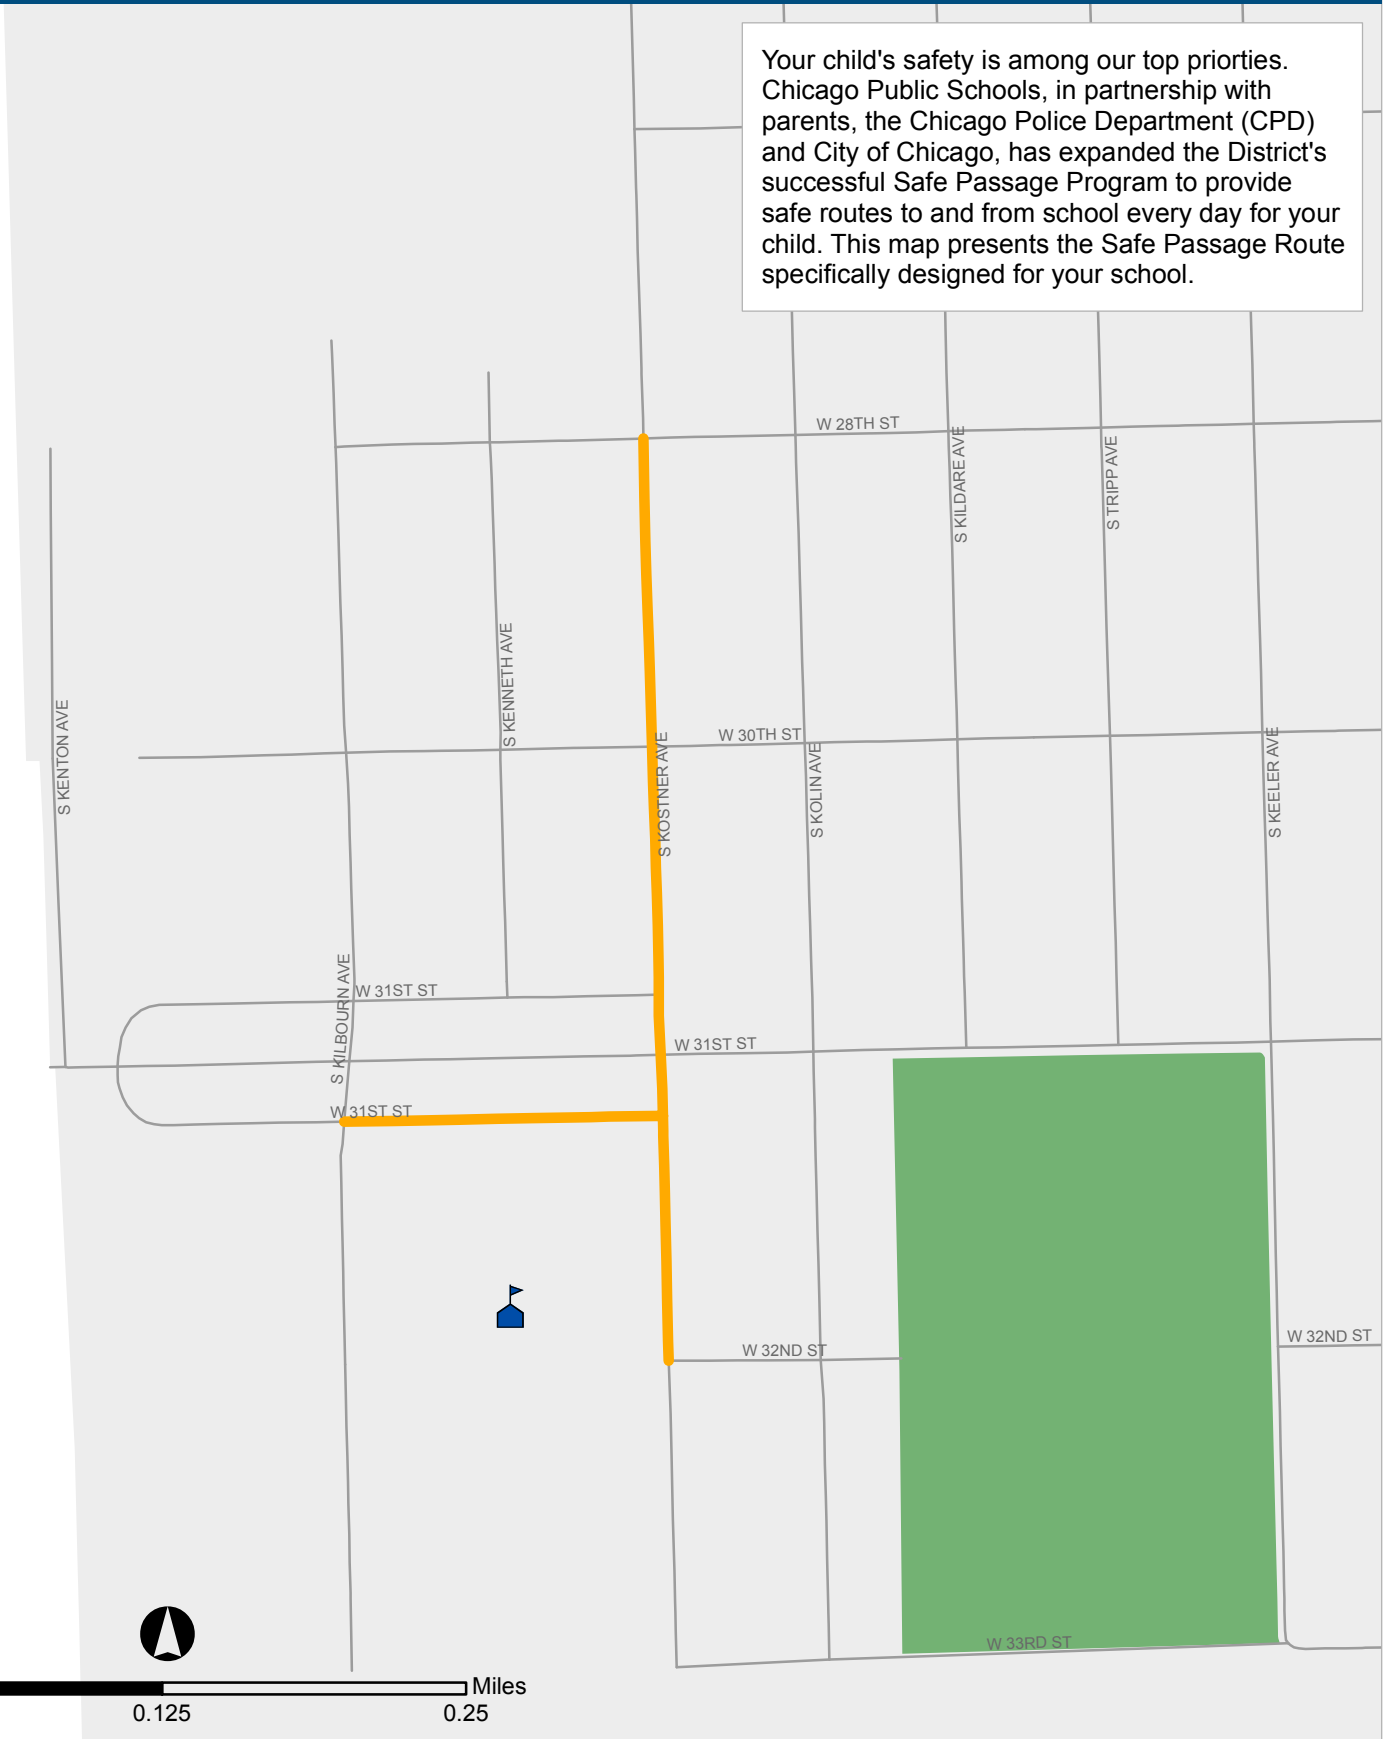

SAFE PASSAGE ROUTES: MULTICULTURAL ACADEMY

Your child's safety is among our top priorities. Chicago Public Schools, in partnership with parents, the Chicago Police Department (CPD) and City of Chicago, has expanded the District's successful Safe Passage Program to provide safe routes to and from school every day for your child. This map presents the Safe Passage Route specifically designed for your school.

-  Safe Passage Route
-  School Location

-  Attendance Boundary
-  Park