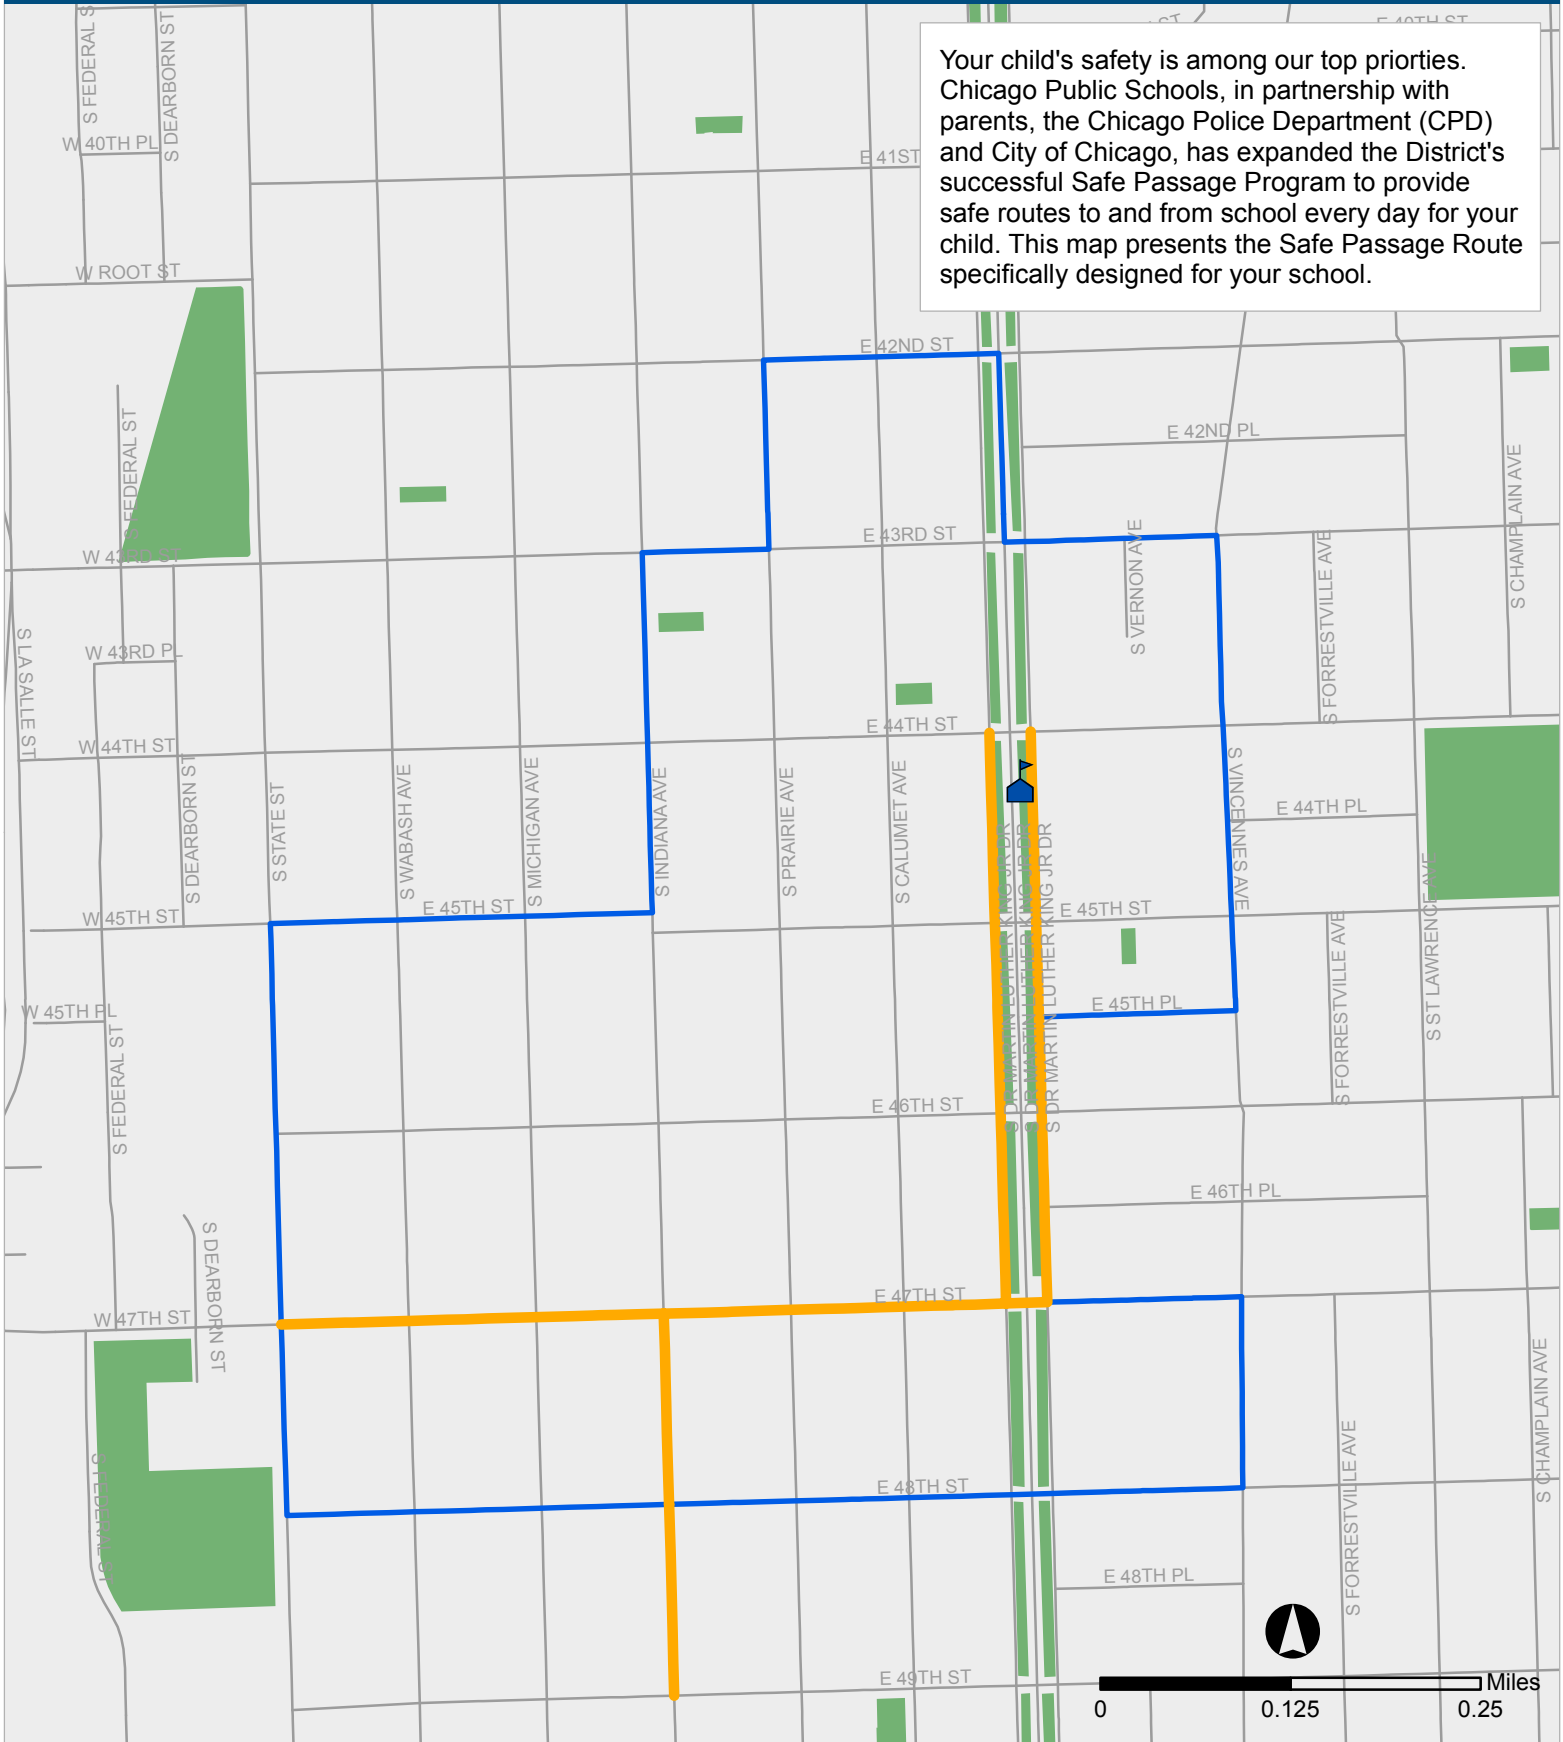

SAFE PASSAGE ROUTES: MOLLISON

Your child's safety is among our top priorities. Chicago Public Schools, in partnership with parents, the Chicago Police Department (CPD) and City of Chicago, has expanded the District's successful Safe Passage Program to provide safe routes to and from school every day for your child. This map presents the Safe Passage Route specifically designed for your school.

-  Safe Passage Route
-  School Location

-  Attendance Boundary
-  Park