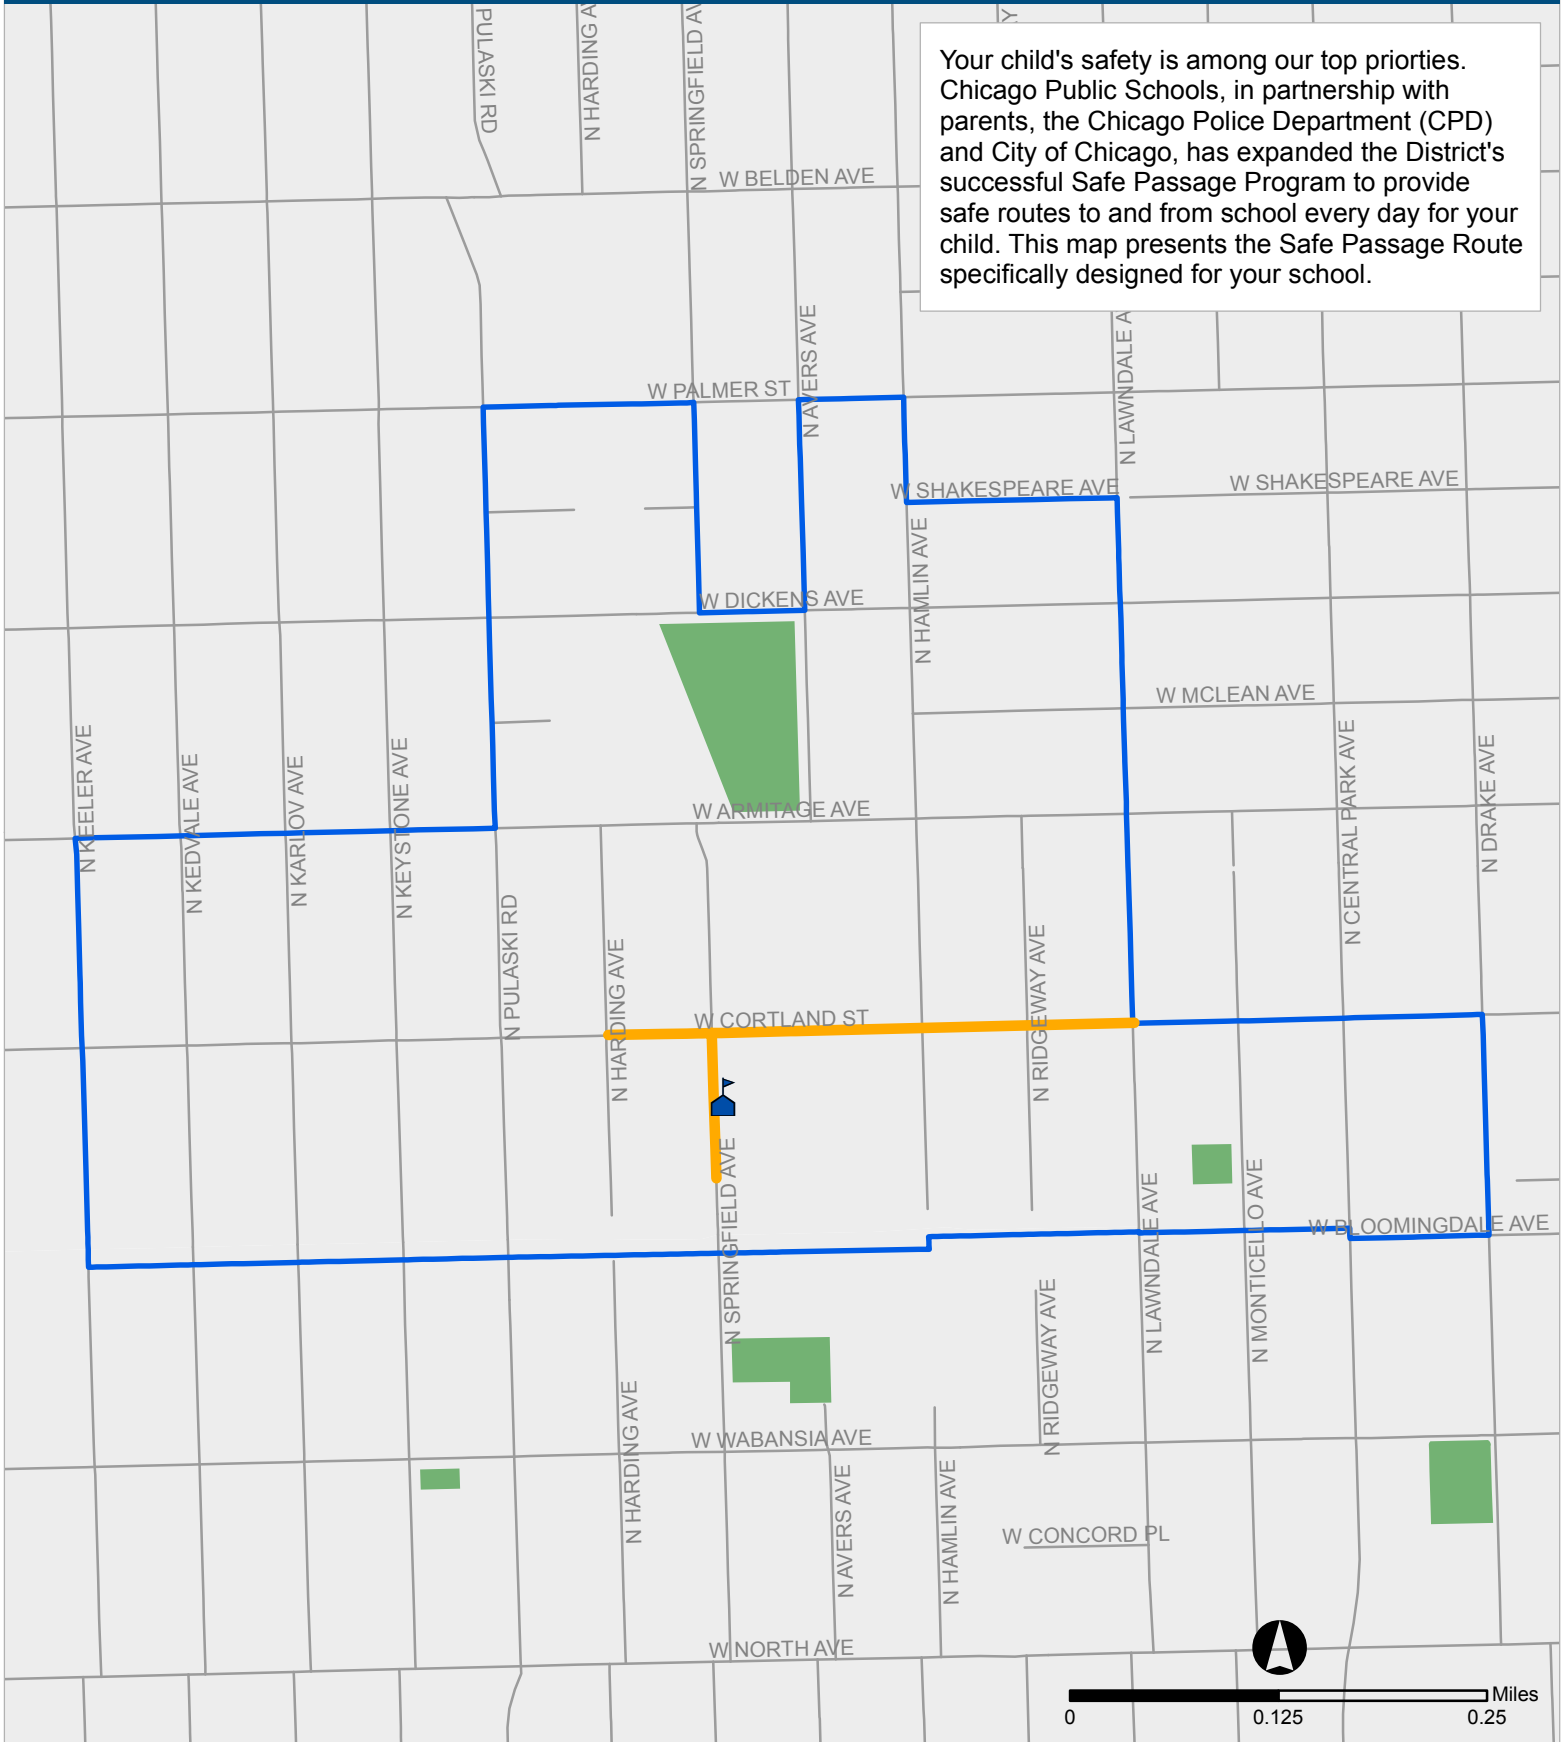

SAFE PASSAGE ROUTES: MCAULIFFE

Your child's safety is among our top priorities. Chicago Public Schools, in partnership with parents, the Chicago Police Department (CPD) and City of Chicago, has expanded the District's successful Safe Passage Program to provide safe routes to and from school every day for your child. This map presents the Safe Passage Route specifically designed for your school.

-  Safe Passage Route
-  School Location

-  Attendance Boundary
-  Park