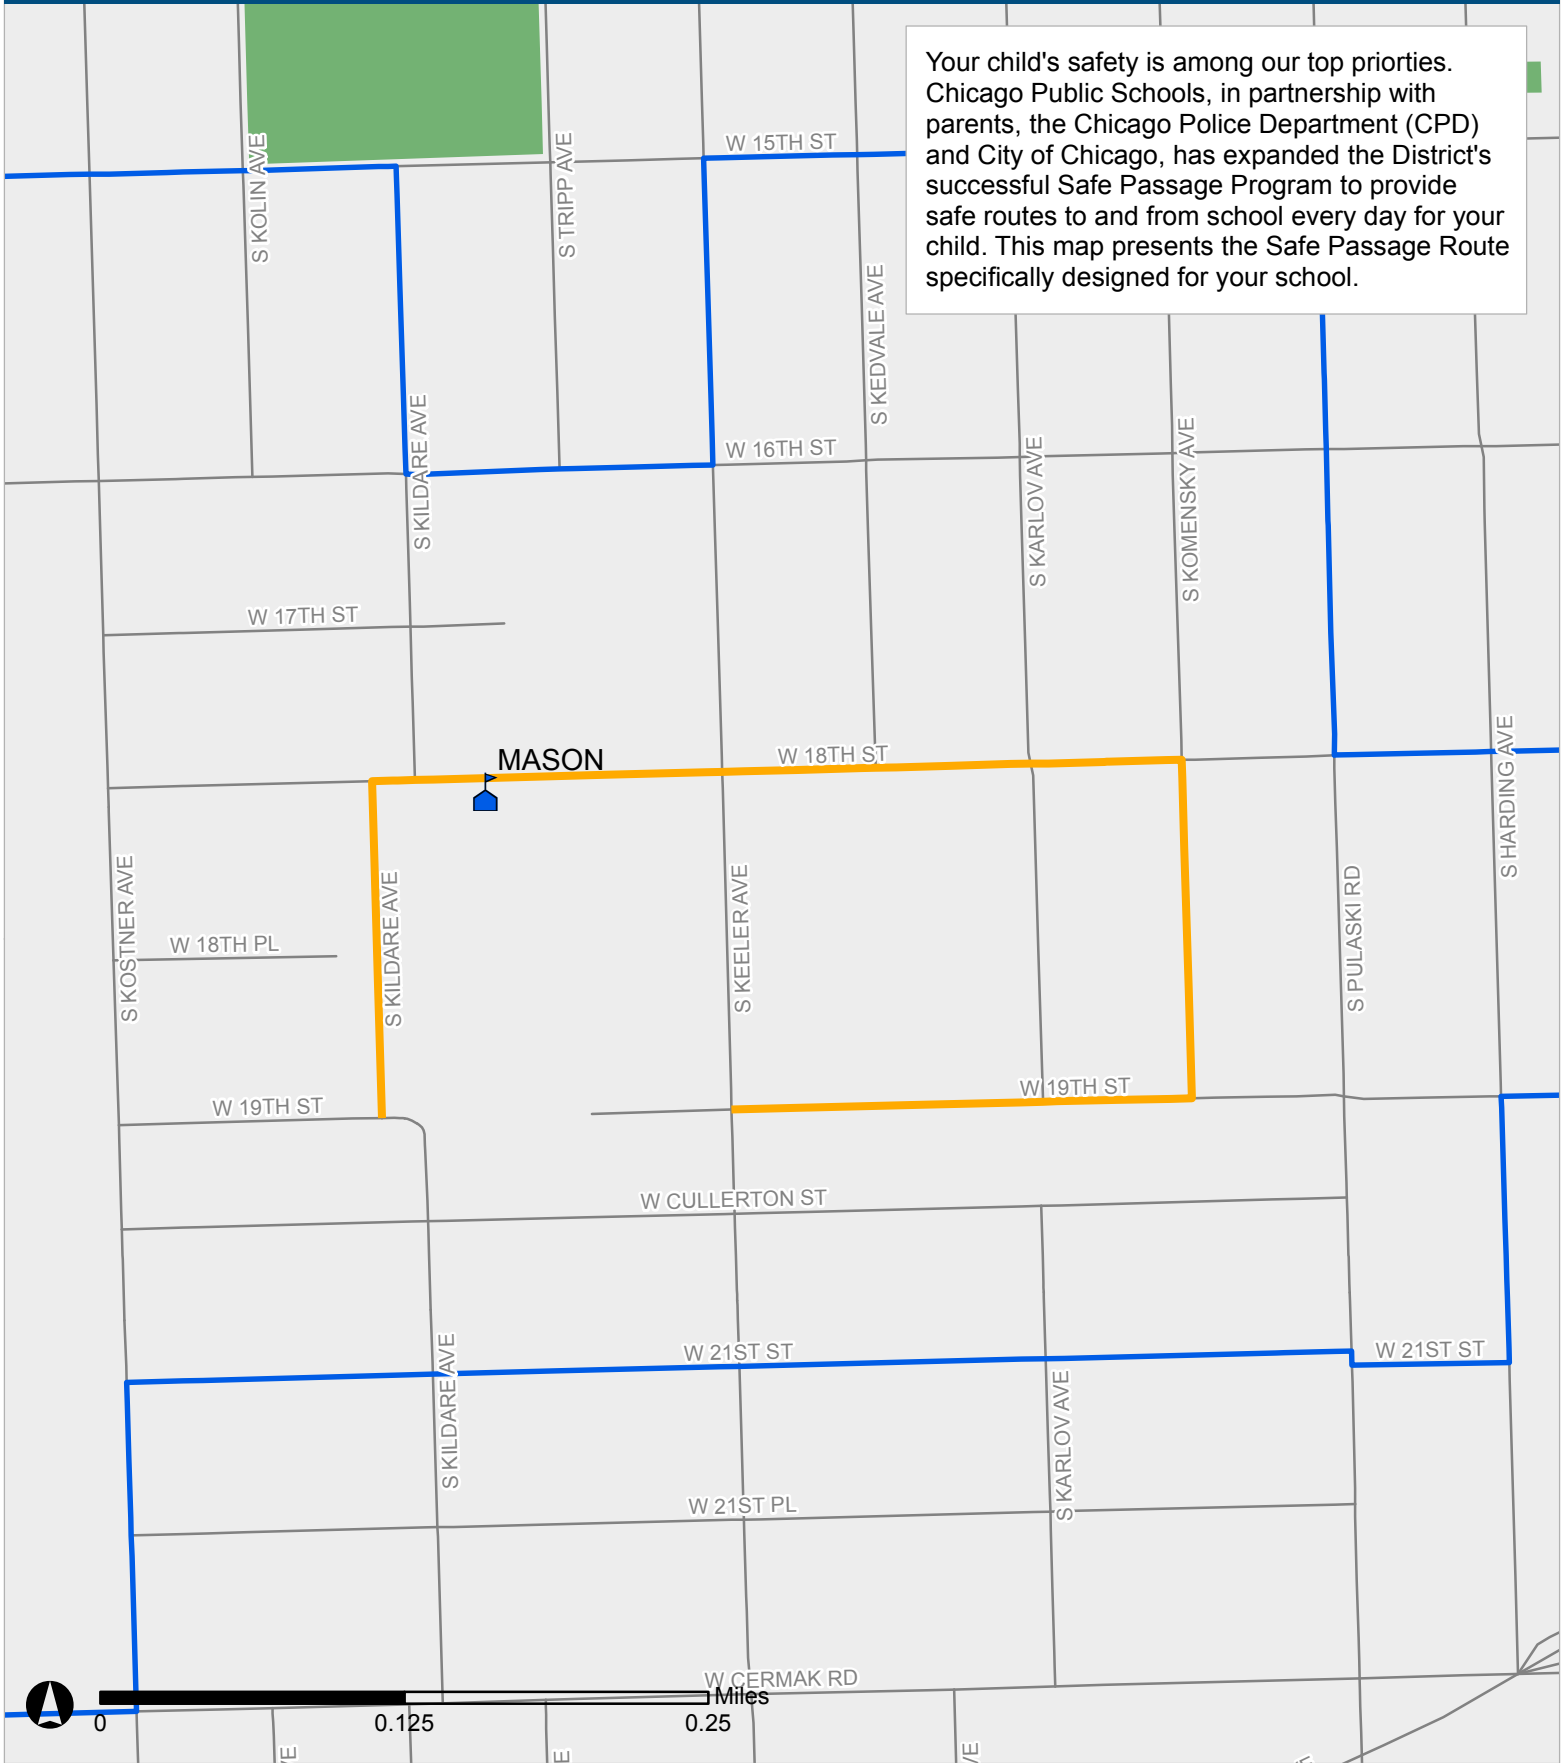

# SAFE PASSAGE ROUTE: MASON ES

Your child's safety is among our top priorities. Chicago Public Schools, in partnership with parents, the Chicago Police Department (CPD) and City of Chicago, has expanded the District's successful Safe Passage Program to provide safe routes to and from school every day for your child. This map presents the Safe Passage Route specifically designed for your school.

-  Safe Passage Route
-  School Location

-  Attendance Boundary
-  Park