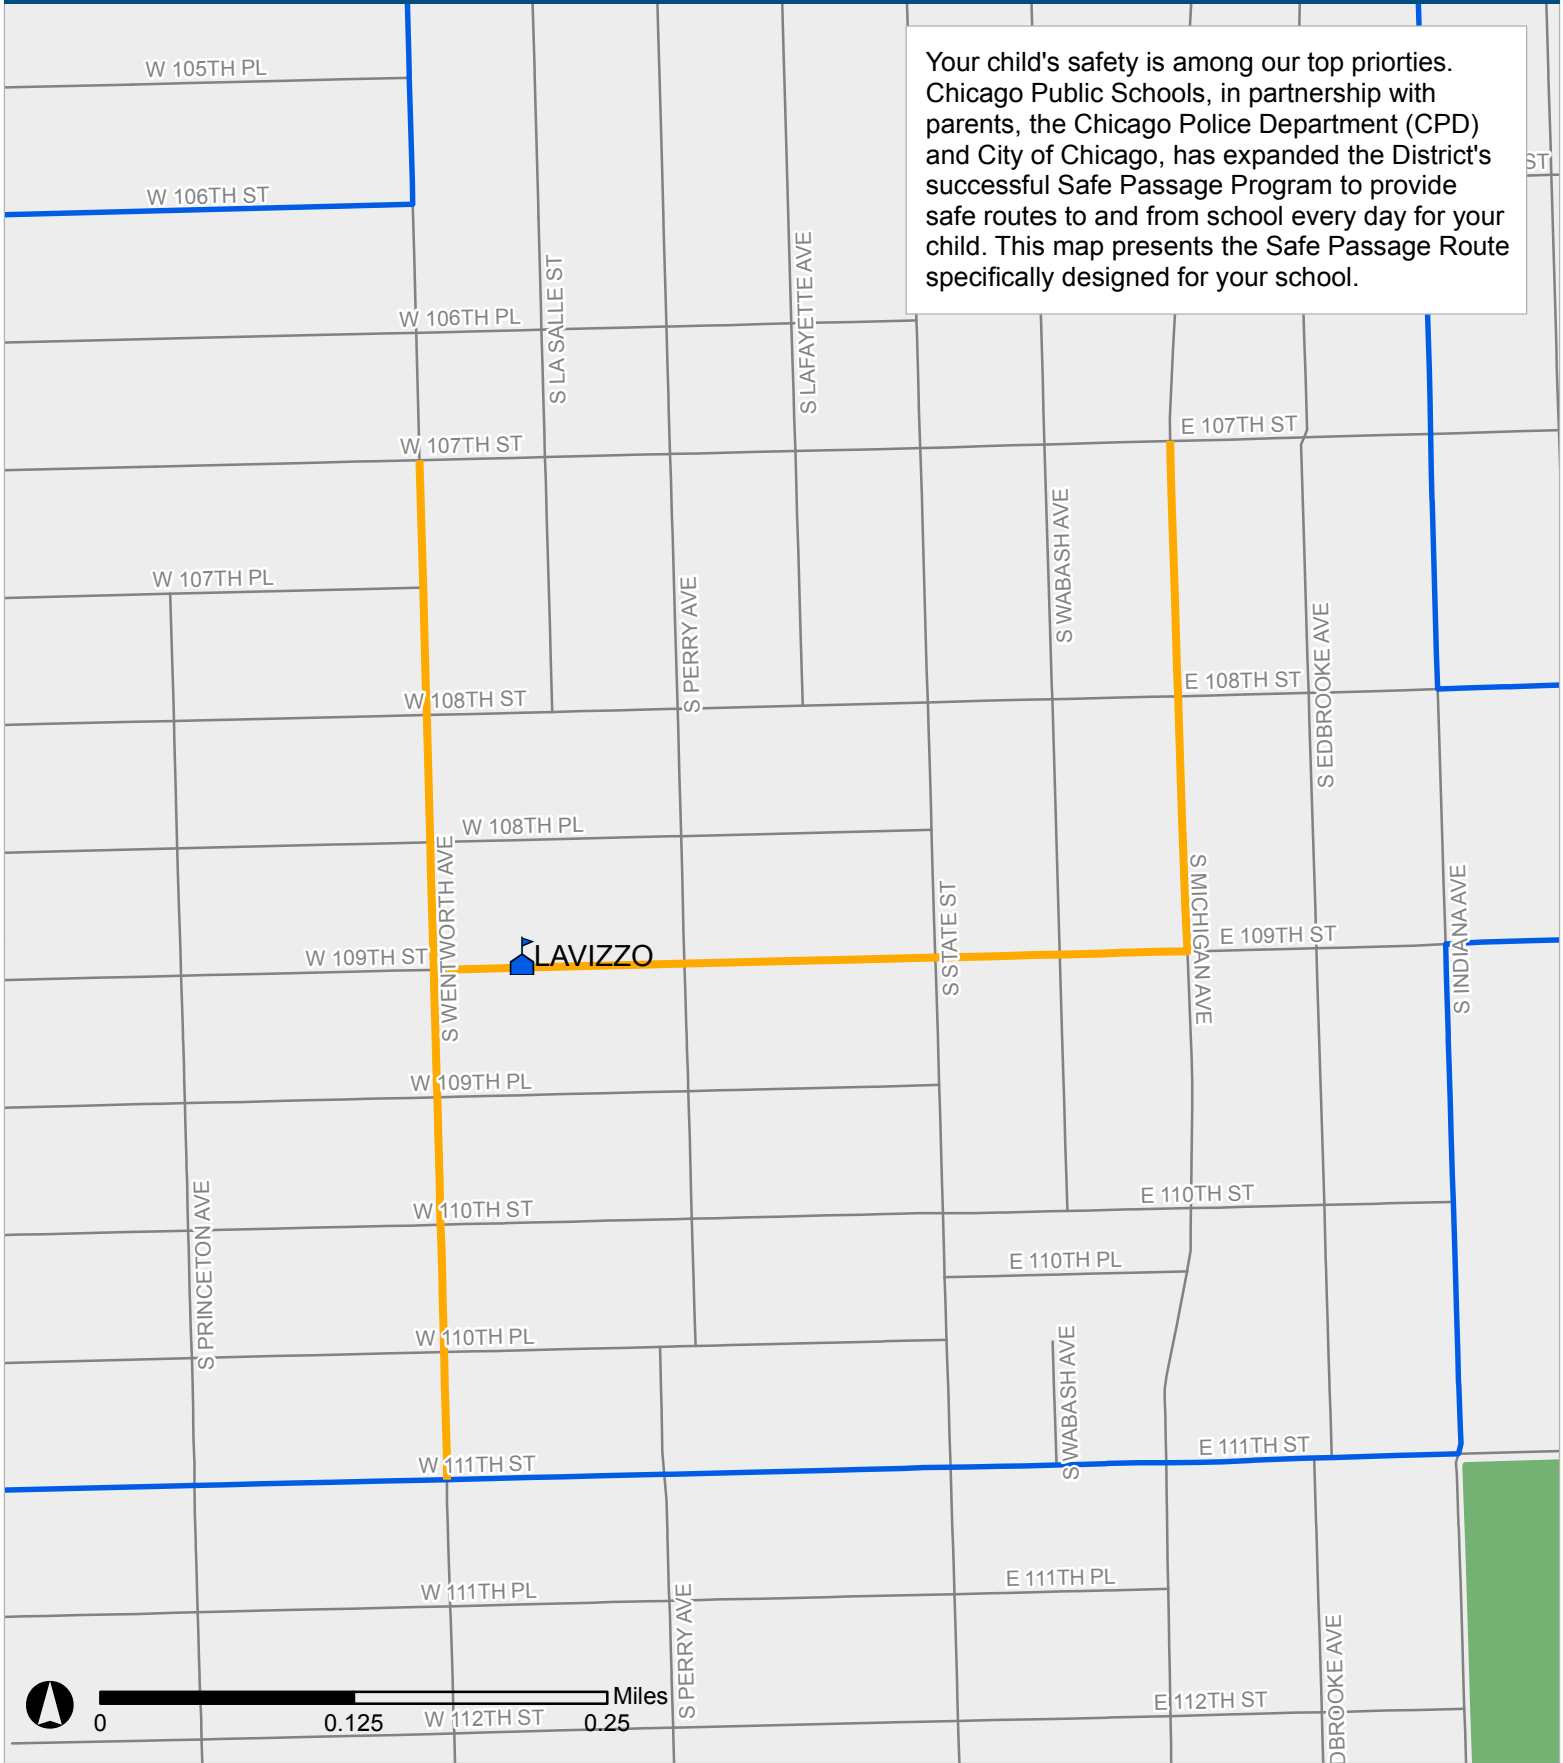

# SAFE PASSAGE ROUTE: LAVIZZO ES

Your child's safety is among our top priorities. Chicago Public Schools, in partnership with parents, the Chicago Police Department (CPD) and City of Chicago, has expanded the District's successful Safe Passage Program to provide safe routes to and from school every day for your child. This map presents the Safe Passage Route specifically designed for your school.

 Safe Passage Route  
 School Location

 Attendance Boundary  
 Park