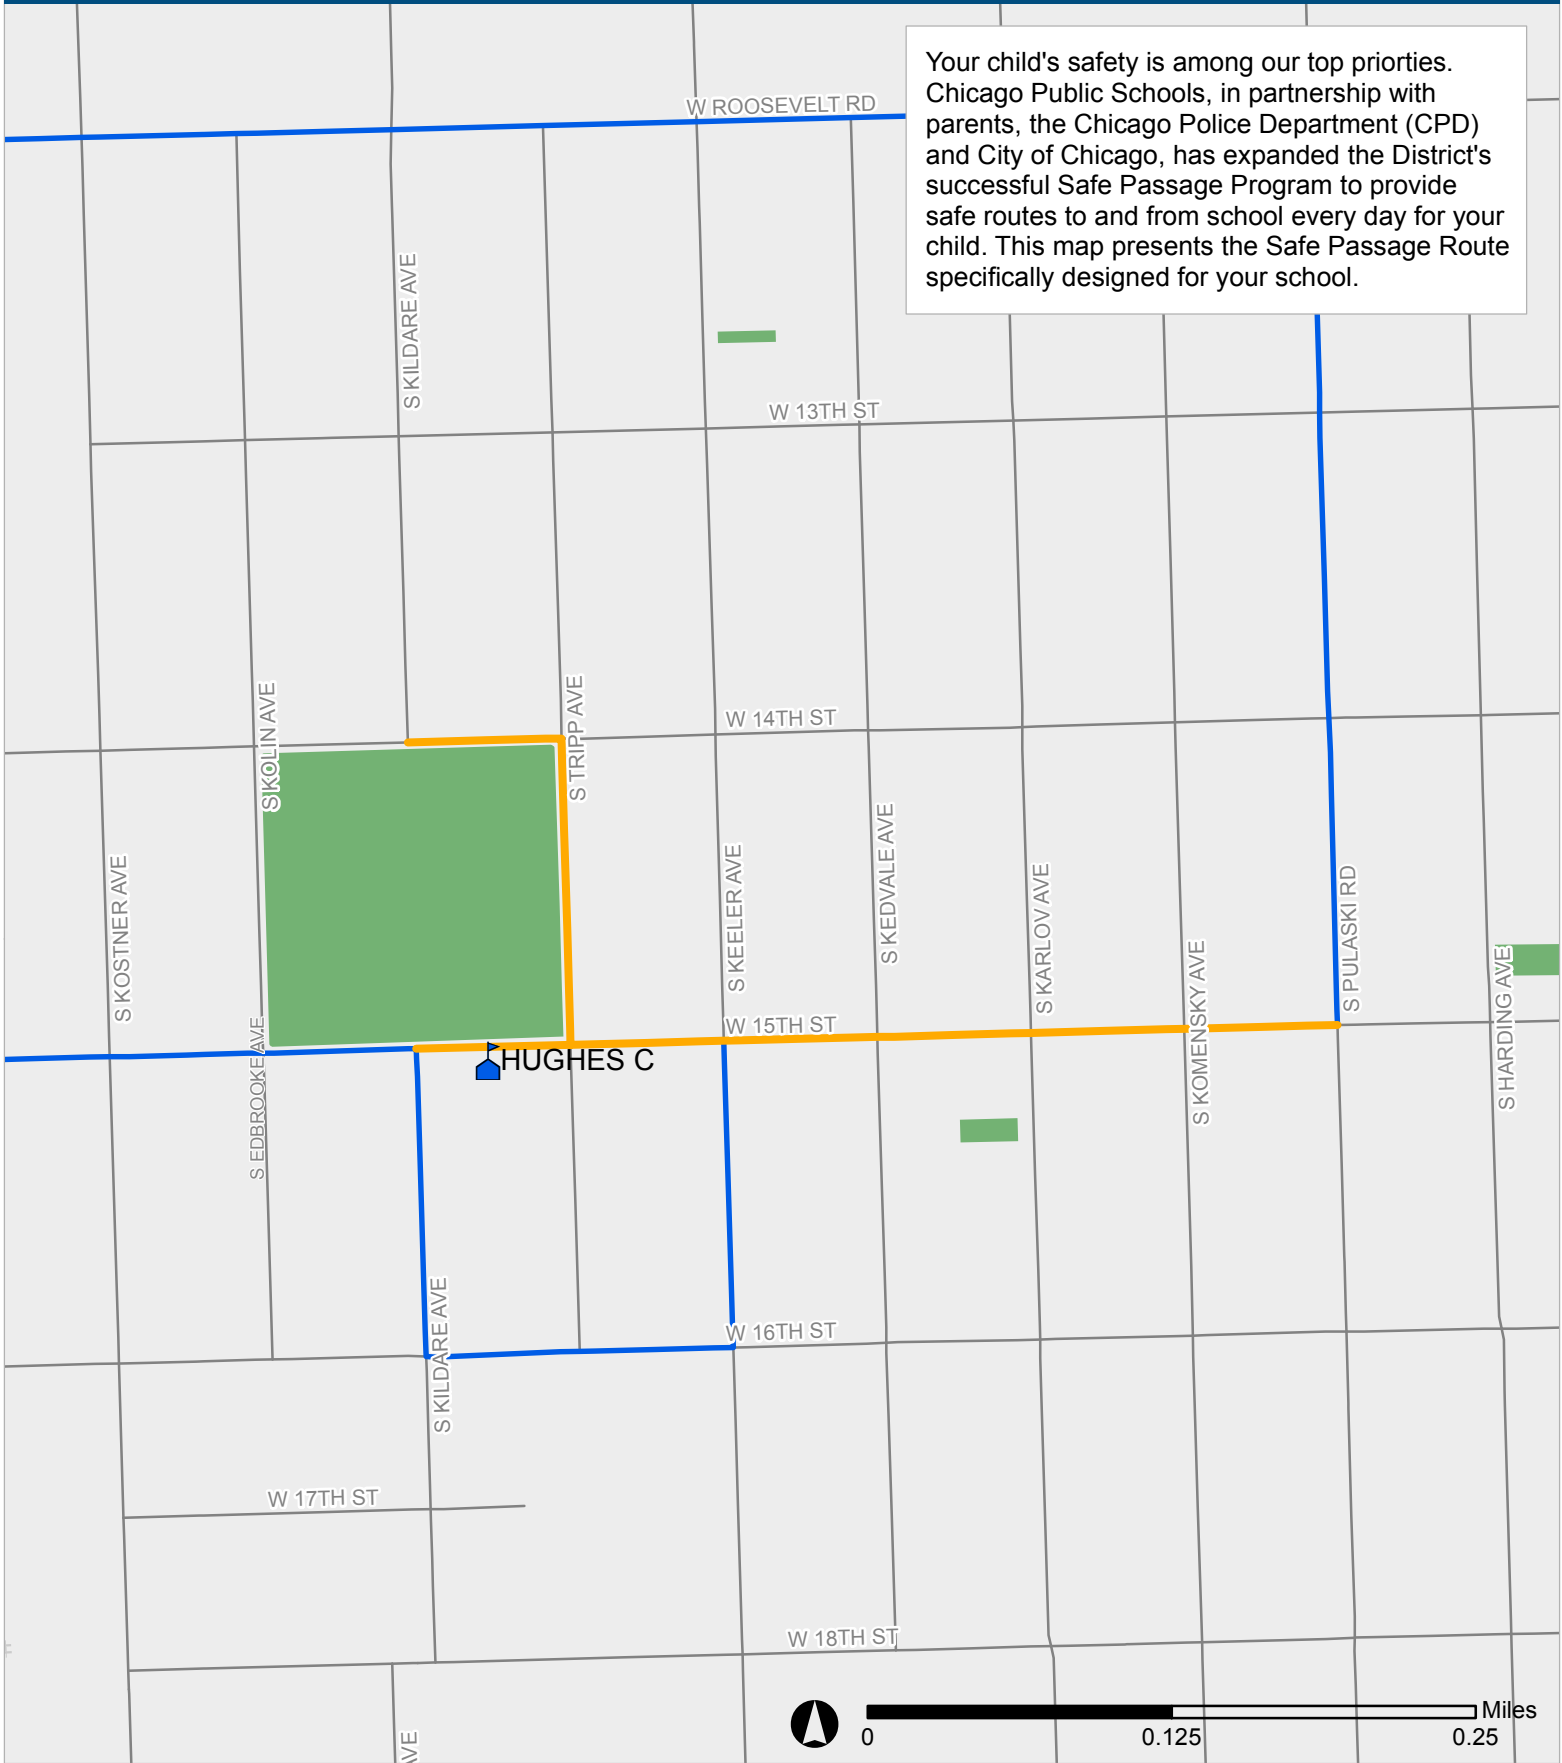

SAFE PASSAGE ROUTE: C. HUGHES ES

Your child's safety is among our top priorities. Chicago Public Schools, in partnership with parents, the Chicago Police Department (CPD) and City of Chicago, has expanded the District's successful Safe Passage Program to provide safe routes to and from school every day for your child. This map presents the Safe Passage Route specifically designed for your school.

 Safe Passage Route
 School Location

 Attendance Boundary
 Park

Updated 8 Aug 2015