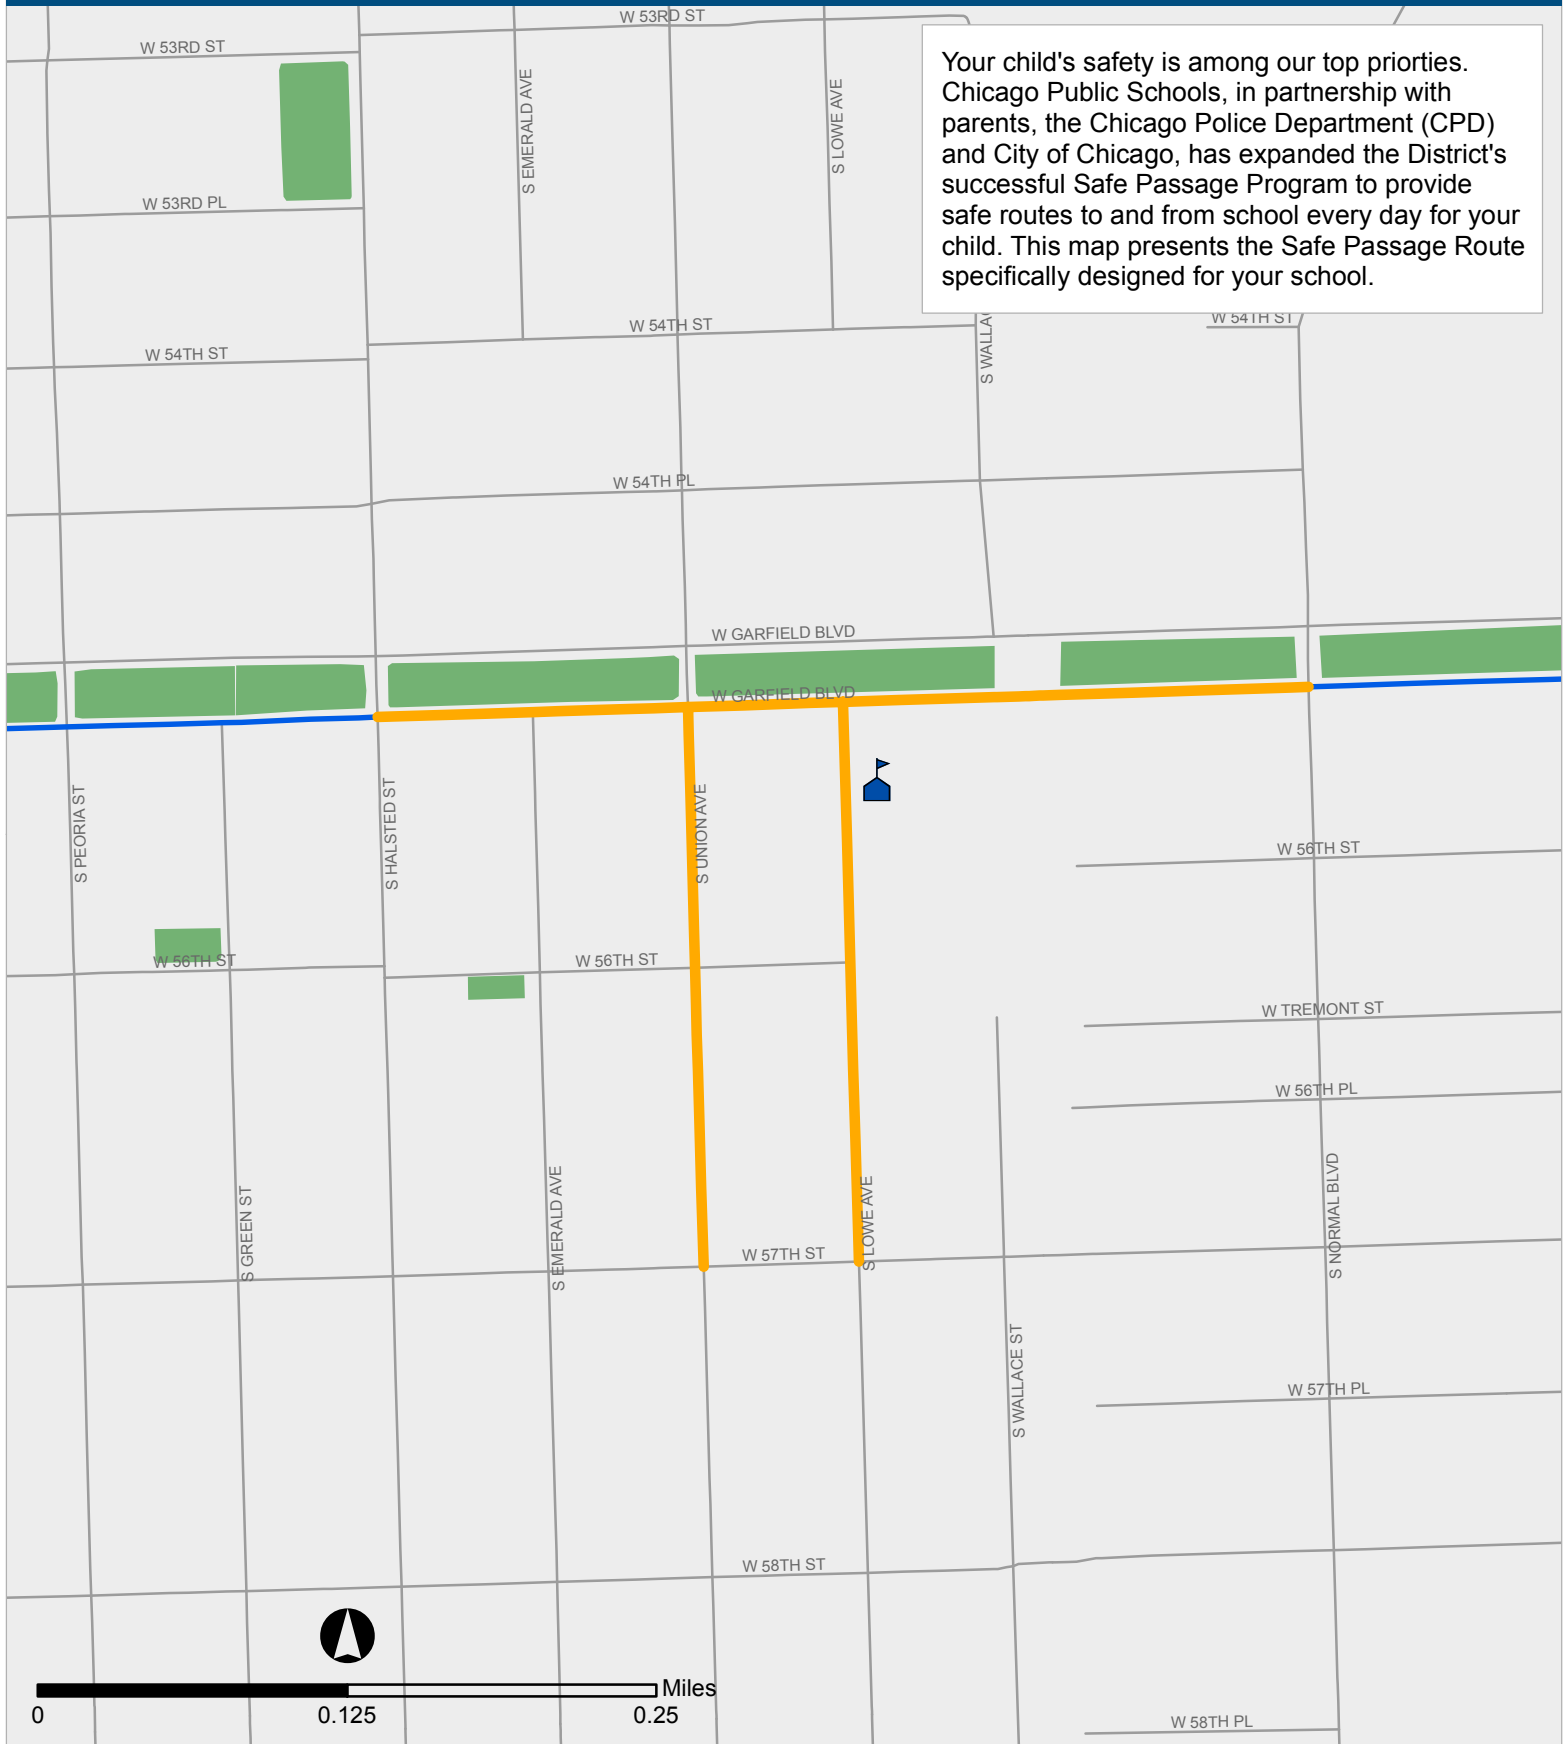

SAFE PASSAGE ROUTES: HOPE PREP HS

Your child's safety is among our top priorities. Chicago Public Schools, in partnership with parents, the Chicago Police Department (CPD) and City of Chicago, has expanded the District's successful Safe Passage Program to provide safe routes to and from school every day for your child. This map presents the Safe Passage Route specifically designed for your school.

 Safe Passage Route

 School Location

 Attendance Boundary

 Park