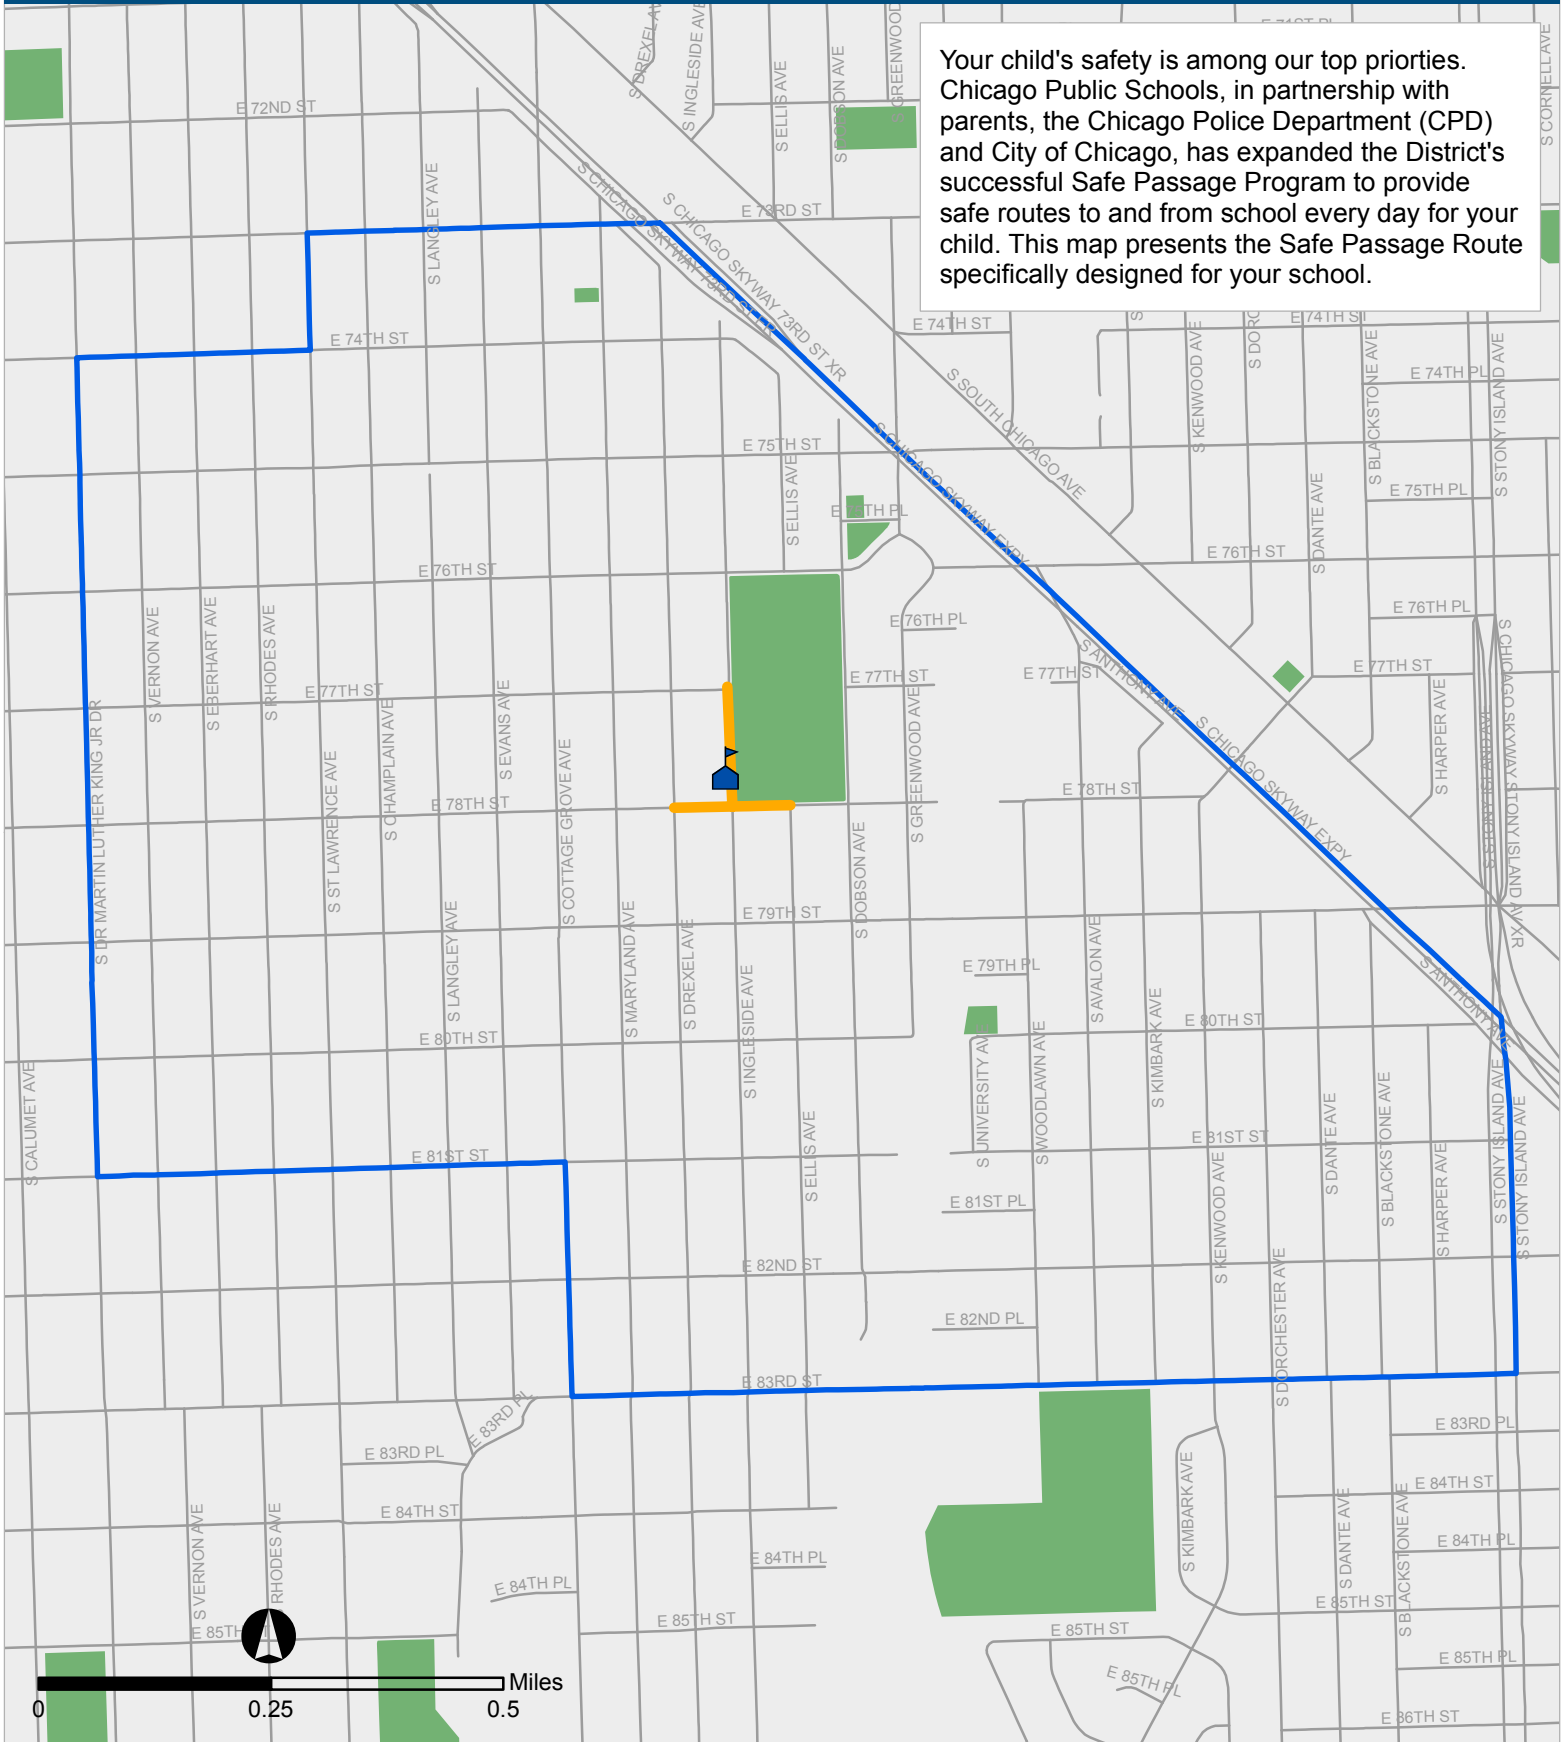

# SAFE PASSAGE ROUTES: HIRSCH HS

Your child's safety is among our top priorities. Chicago Public Schools, in partnership with parents, the Chicago Police Department (CPD) and City of Chicago, has expanded the District's successful Safe Passage Program to provide safe routes to and from school every day for your child. This map presents the Safe Passage Route specifically designed for your school.

 Safe Passage Route  
 School Location

 Attendance Boundary  
 Park