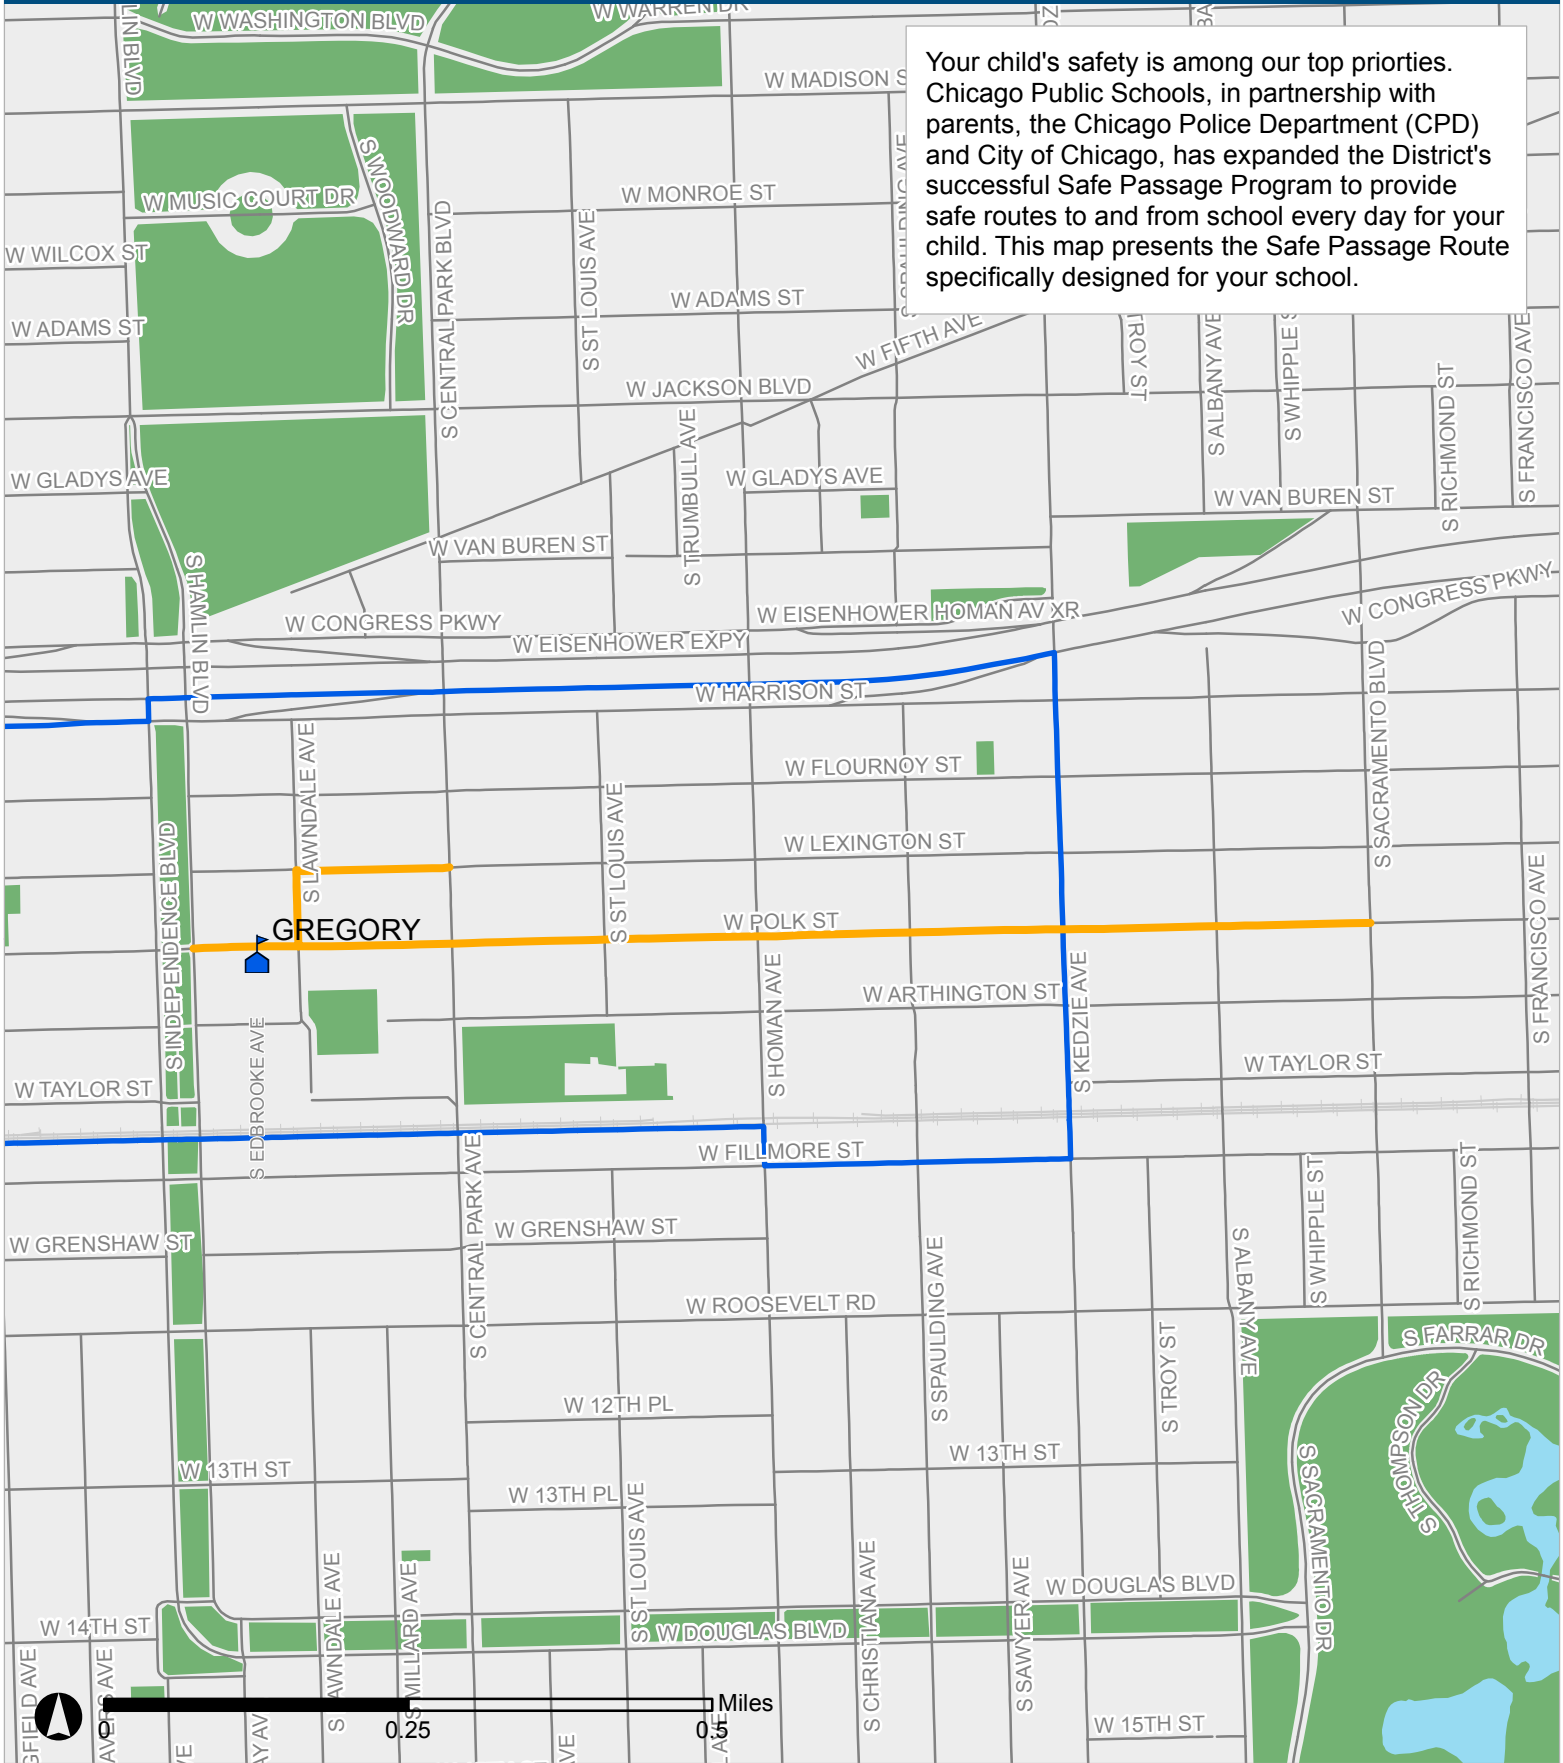

SAFE PASSAGE ROUTE: GREGORY ES

Your child's safety is among our top priorities. Chicago Public Schools, in partnership with parents, the Chicago Police Department (CPD) and City of Chicago, has expanded the District's successful Safe Passage Program to provide safe routes to and from school every day for your child. This map presents the Safe Passage Route specifically designed for your school.

 Safe Passage Route
 School Location

 Attendance Boundary
 Park

Updated 8 Aug 2015