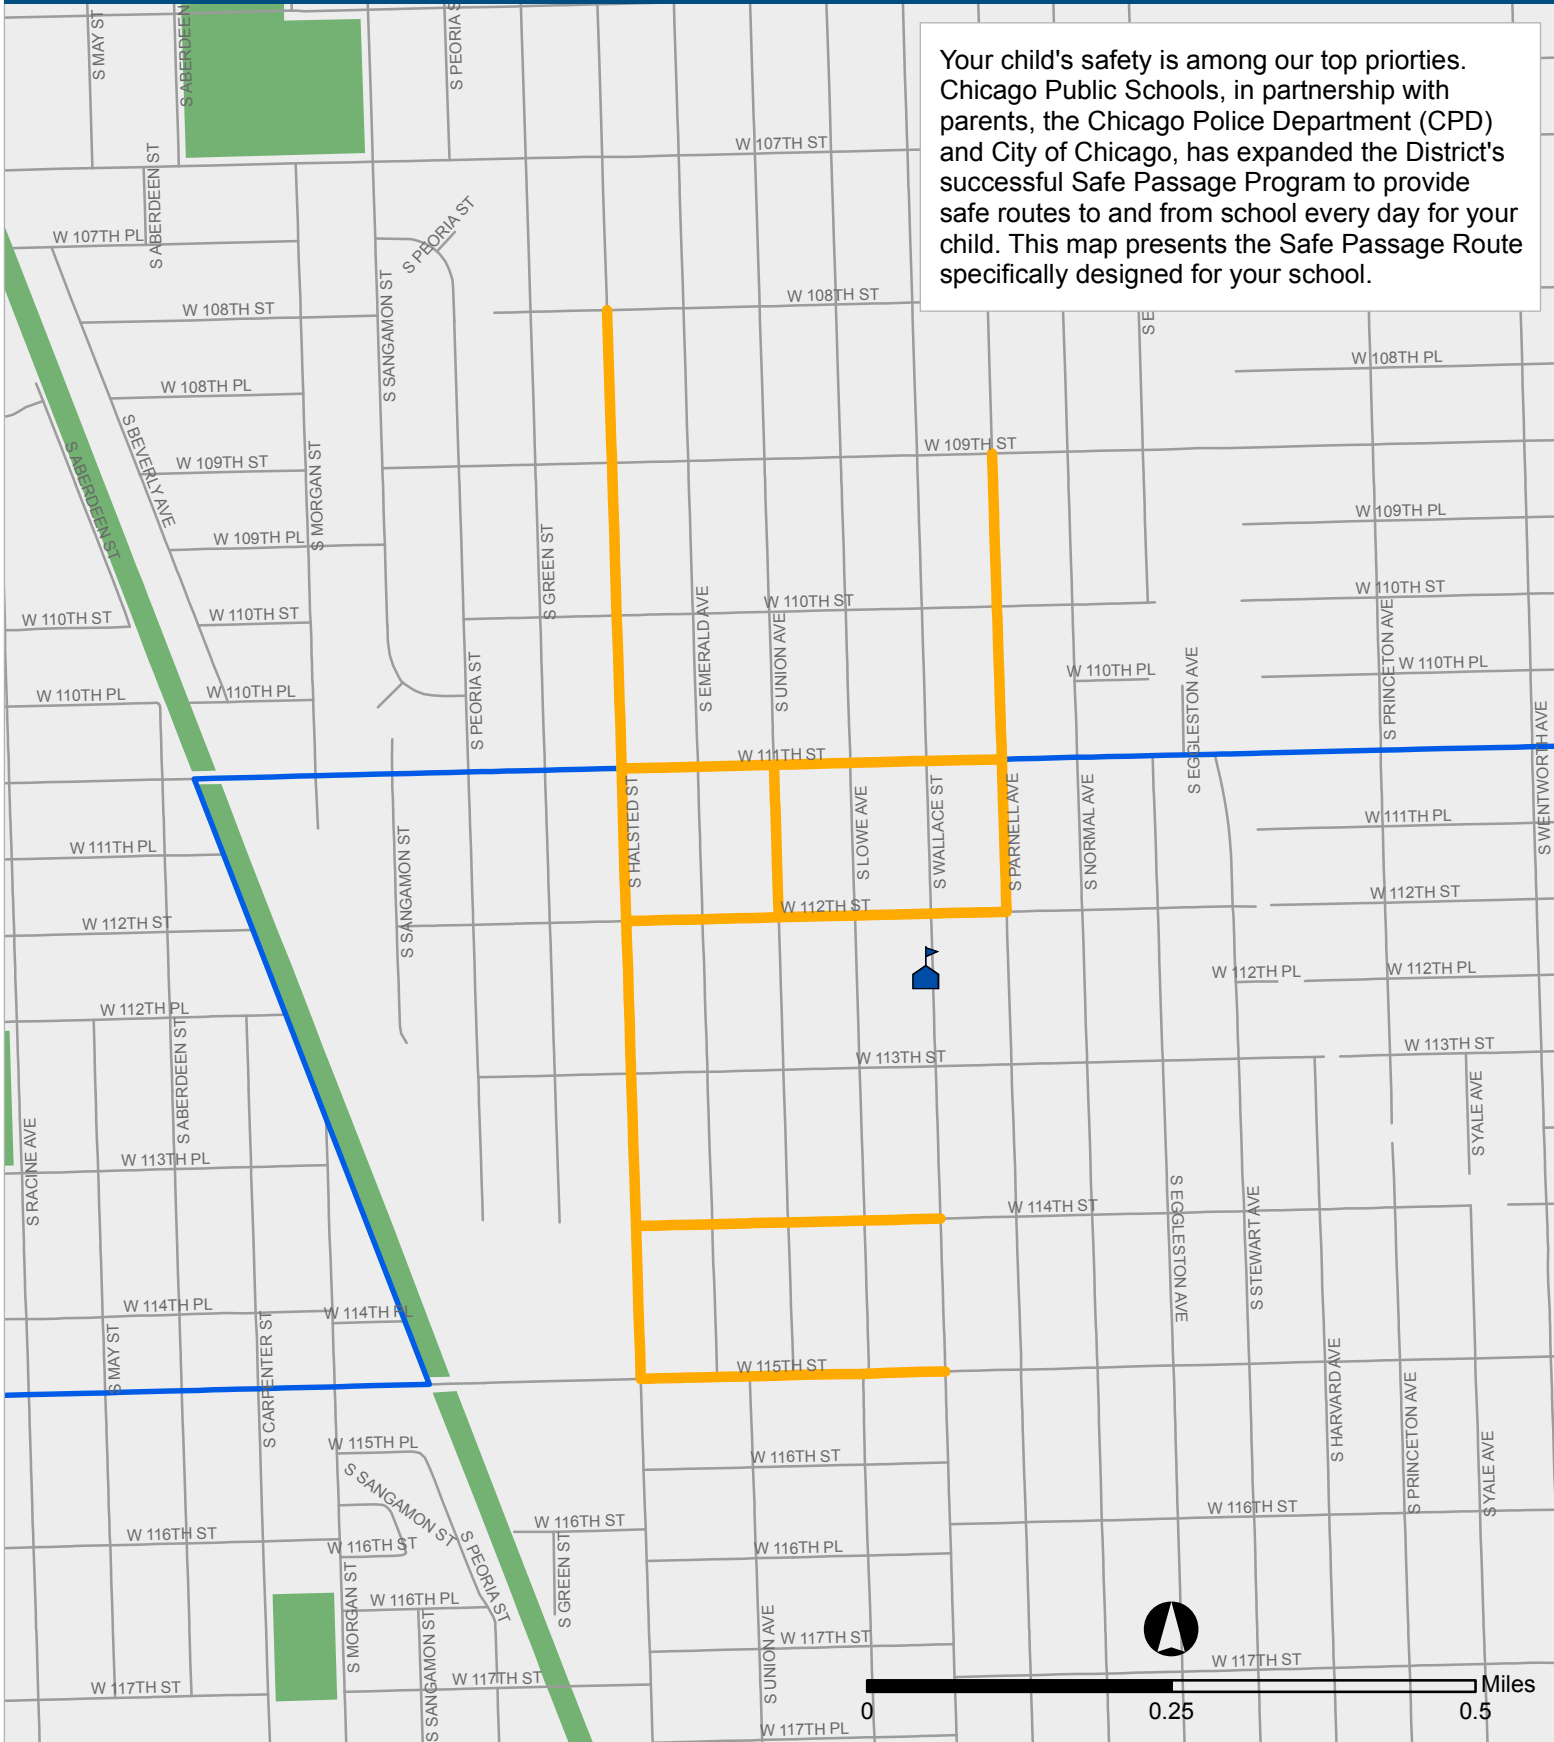

SAFE PASSAGE ROUTES: FENGER HS

Your child's safety is among our top priorities. Chicago Public Schools, in partnership with parents, the Chicago Police Department (CPD) and City of Chicago, has expanded the District's successful Safe Passage Program to provide safe routes to and from school every day for your child. This map presents the Safe Passage Route specifically designed for your school.

 Safe Passage Route

 School Location

 Attendance Boundary

 Park