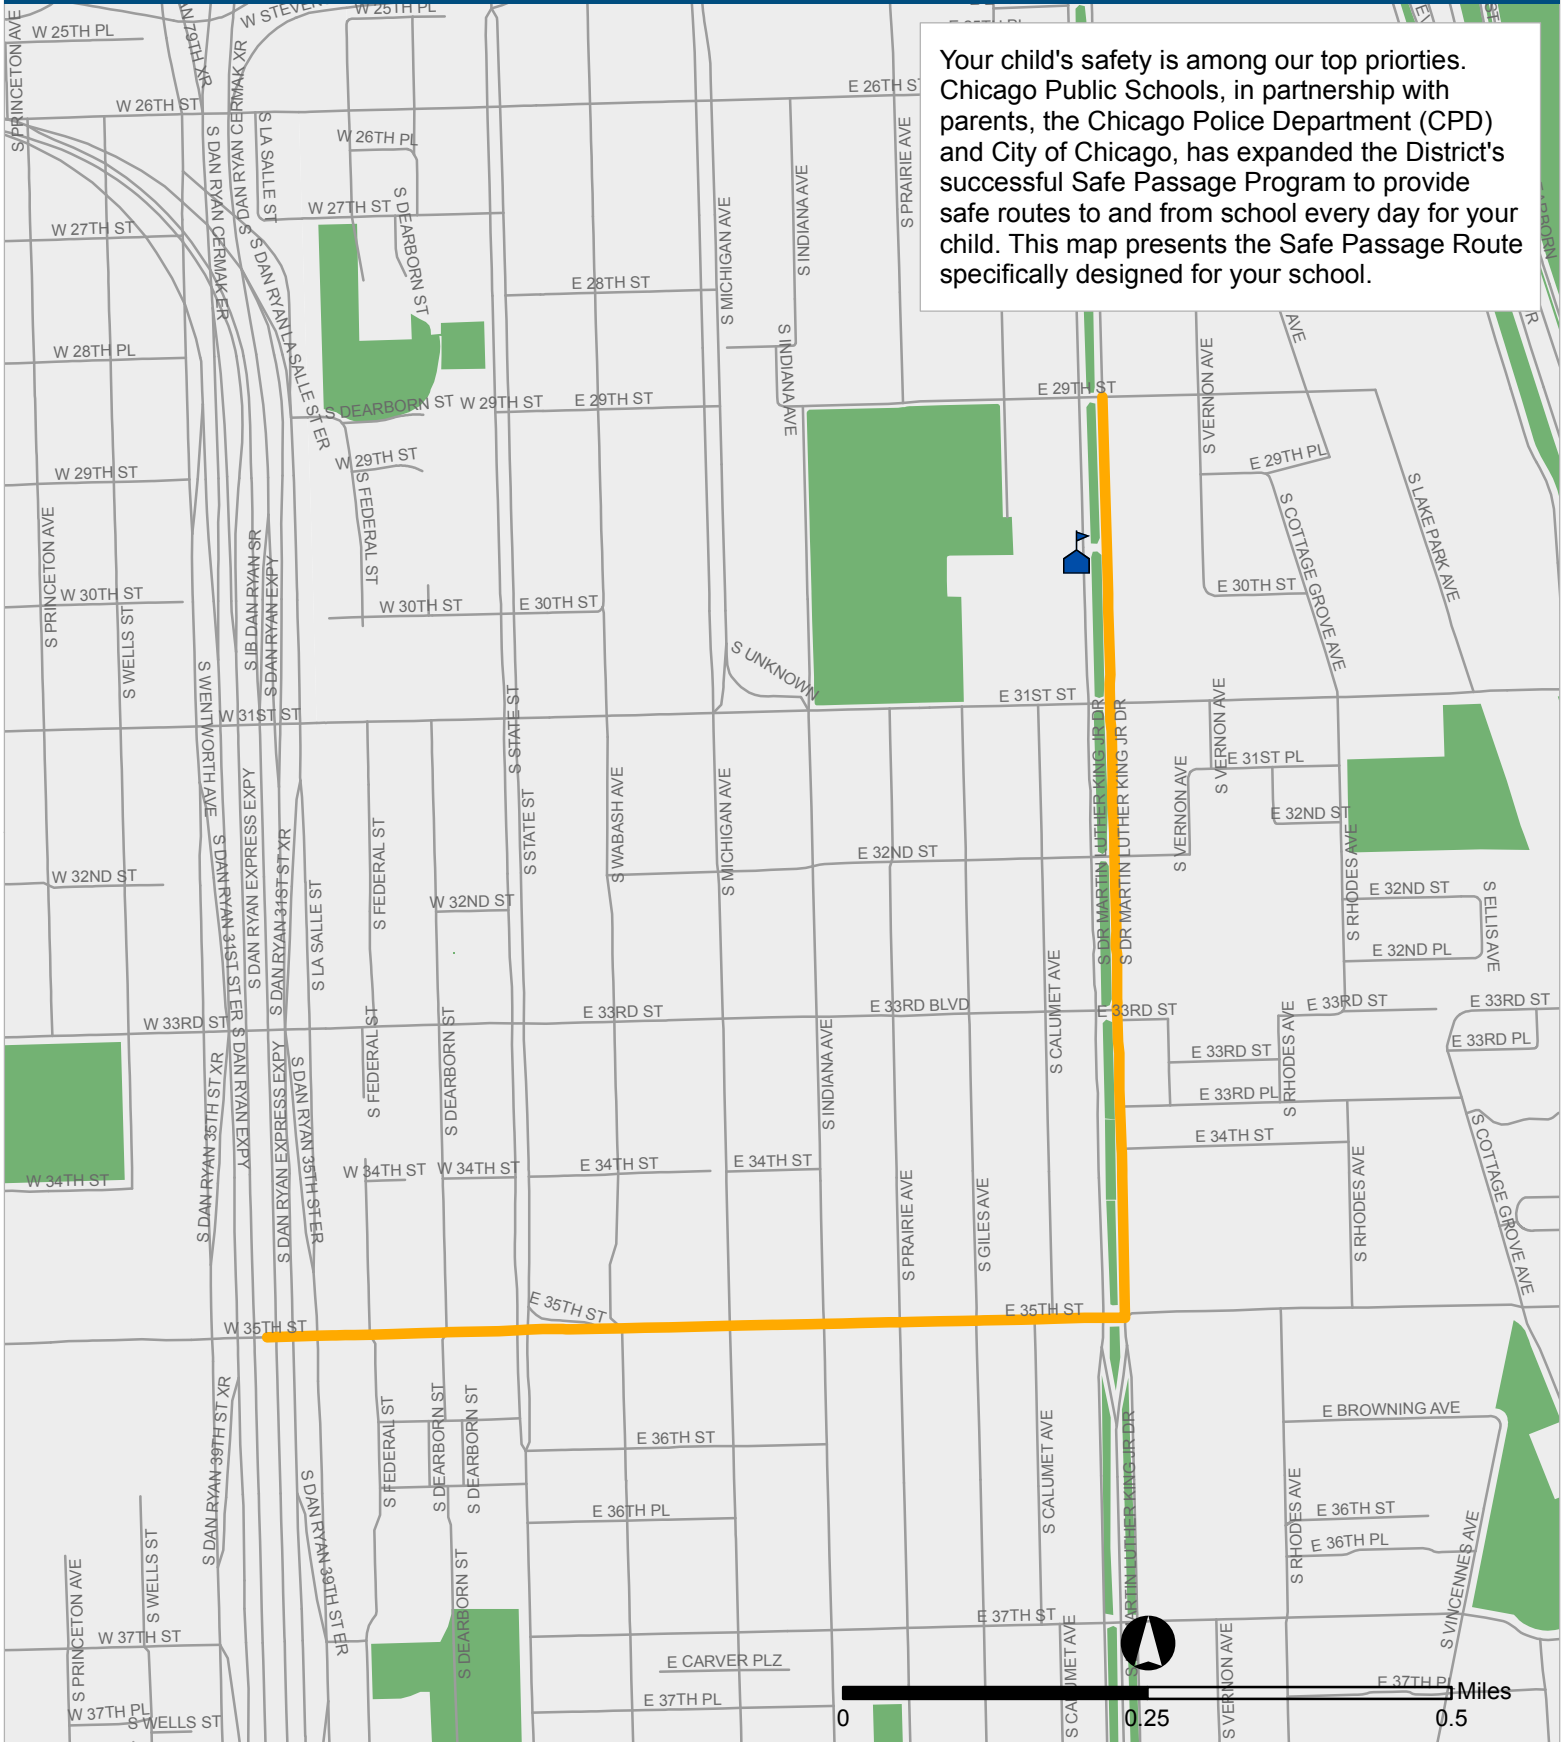

SAFE PASSAGE ROUTES: DUNBAR HS

Your child's safety is among our top priorities. Chicago Public Schools, in partnership with parents, the Chicago Police Department (CPD) and City of Chicago, has expanded the District's successful Safe Passage Program to provide safe routes to and from school every day for your child. This map presents the Safe Passage Route specifically designed for your school.

 Safe Passage Route

 Park

 School Location