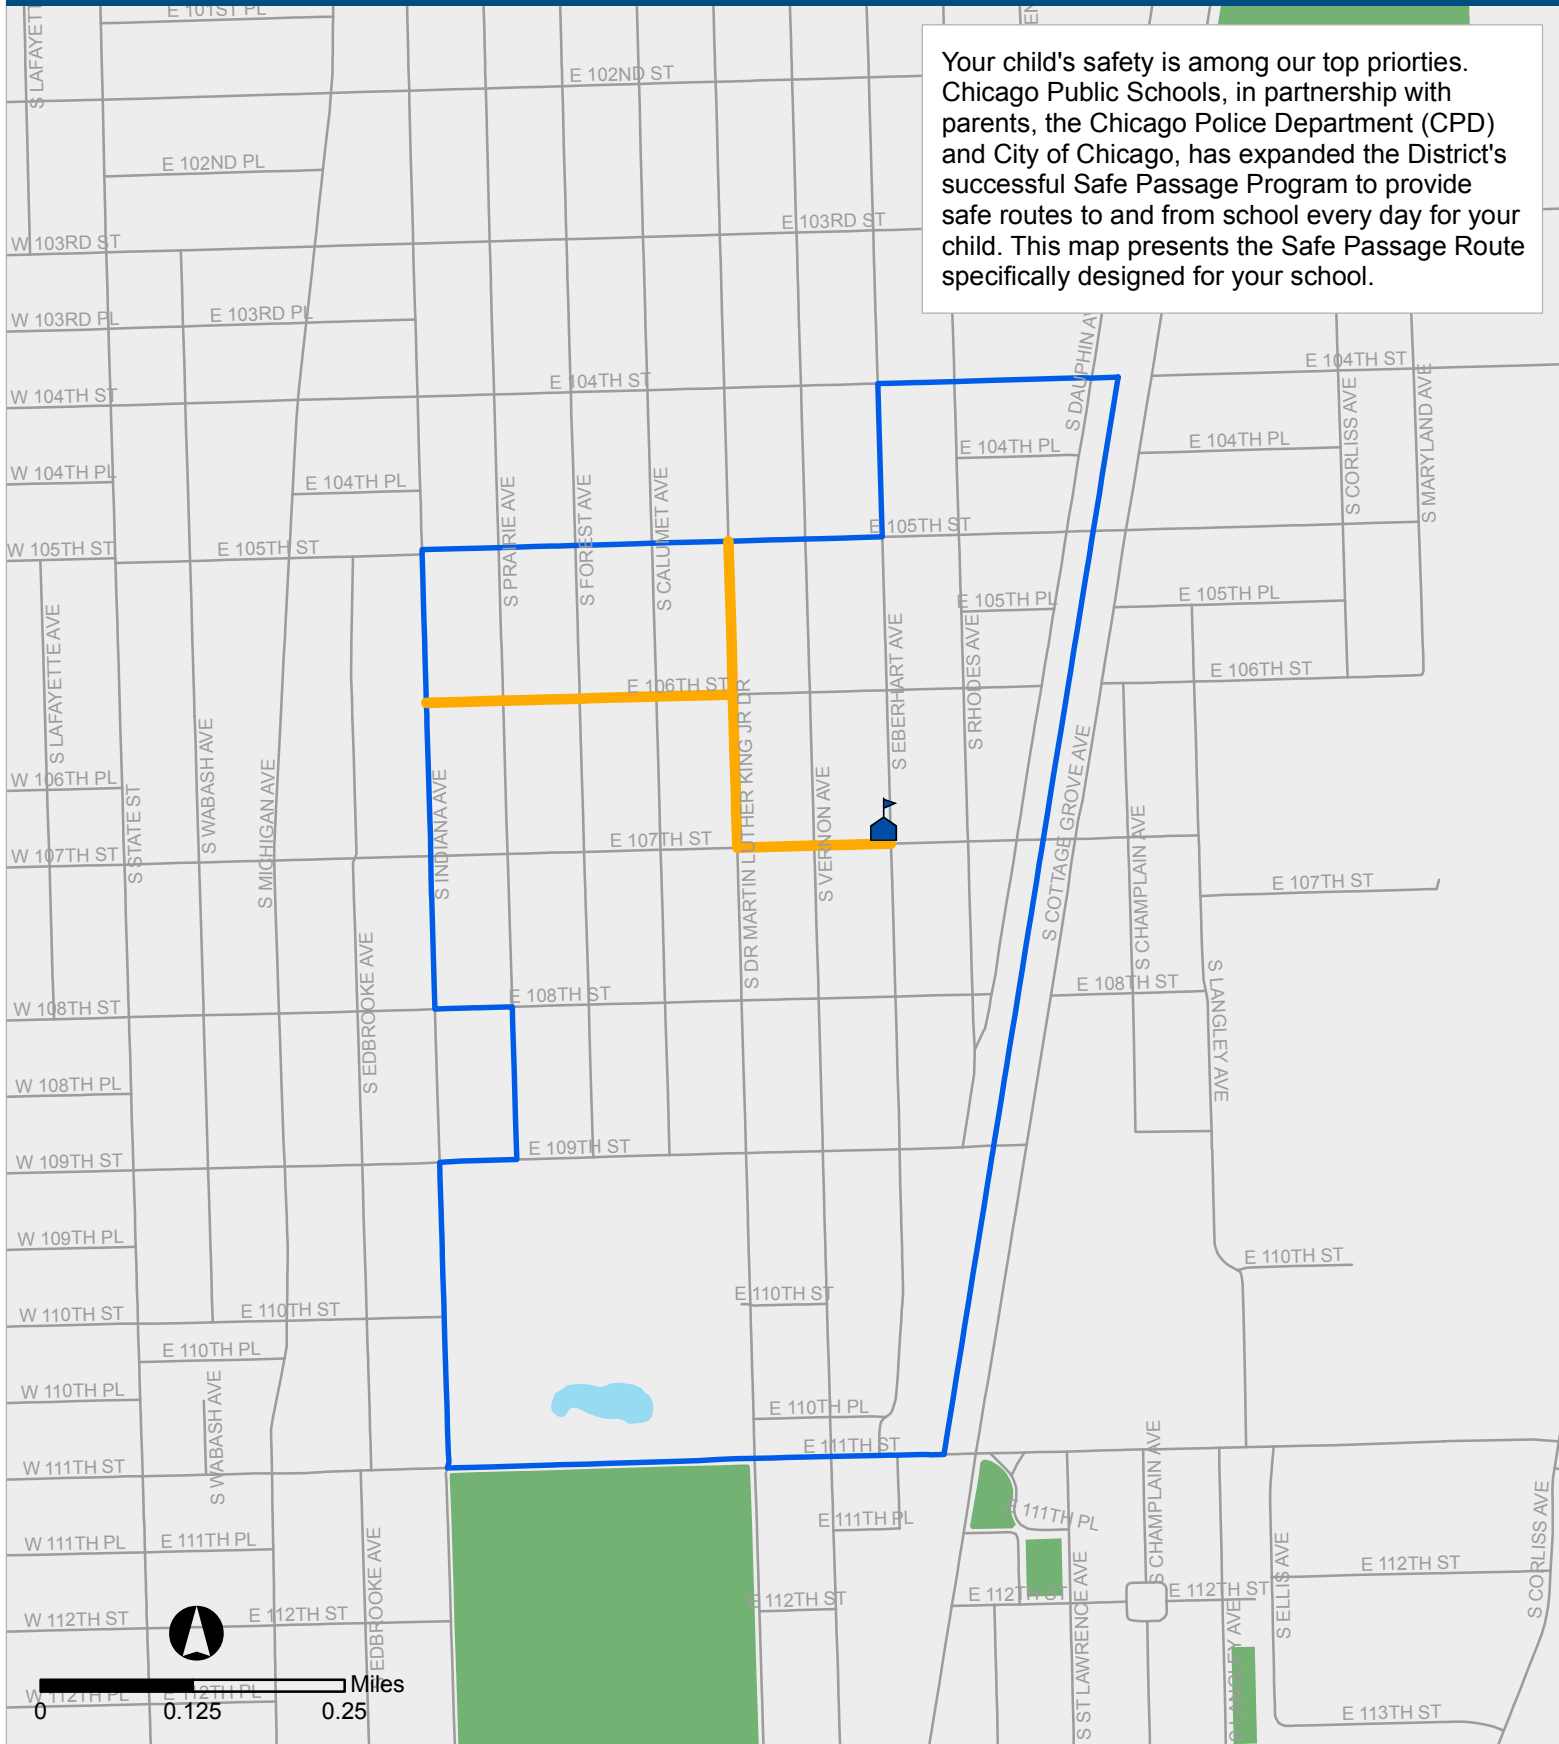

# SAFE PASSAGE ROUTES: CULLEN

Your child's safety is among our top priorities. Chicago Public Schools, in partnership with parents, the Chicago Police Department (CPD) and City of Chicago, has expanded the District's successful Safe Passage Program to provide safe routes to and from school every day for your child. This map presents the Safe Passage Route specifically designed for your school.

— Safe Passage Route

□ Attendance Boundary

🚩 School Location

■ Park