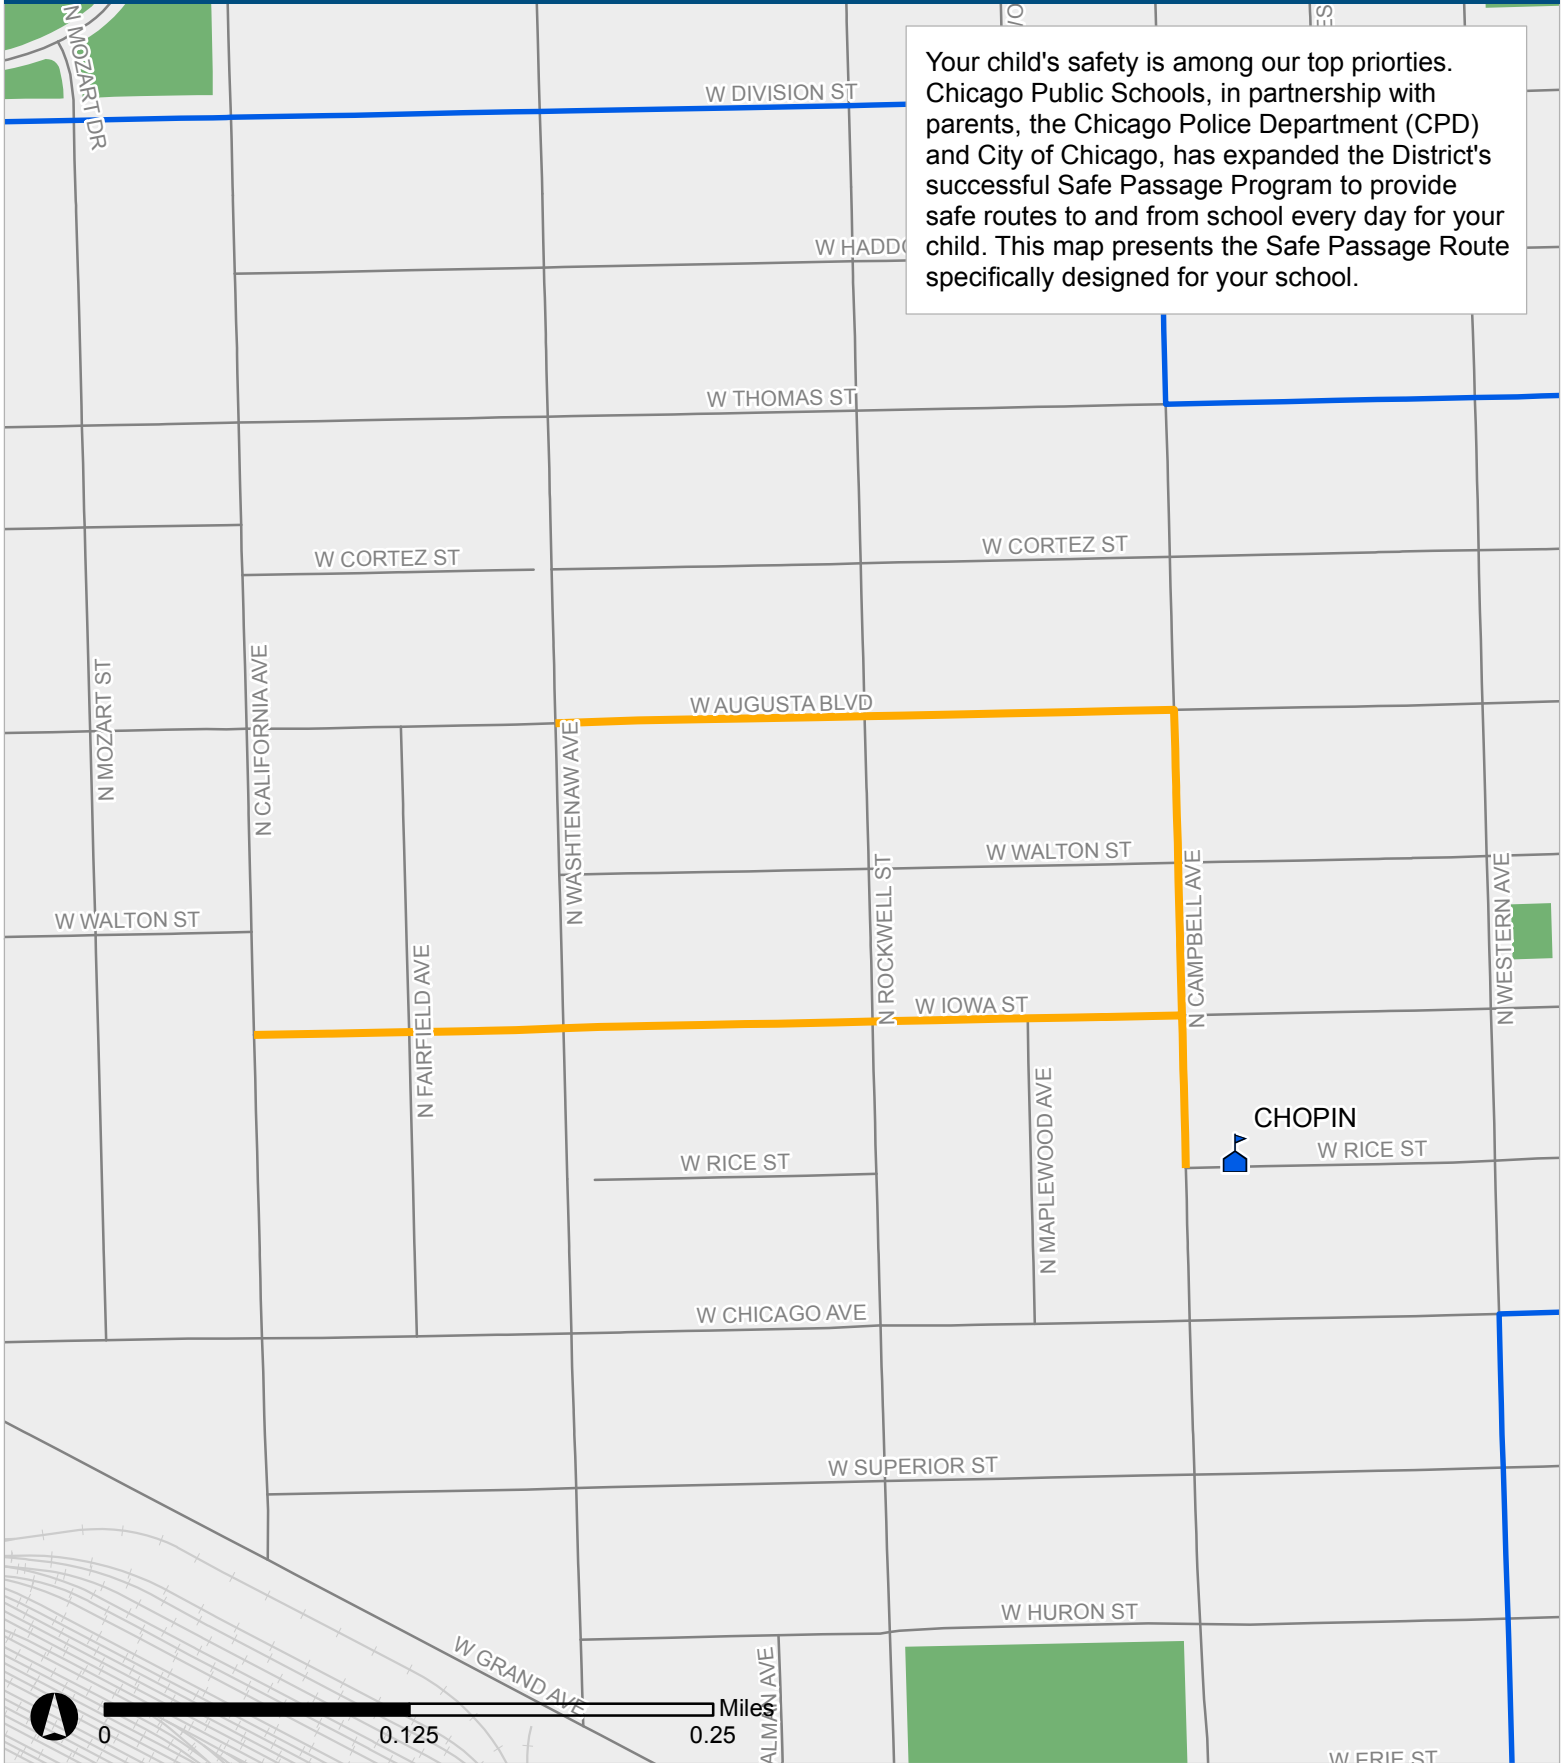

SAFE PASSAGE ROUTE: CHOPIN ES

Your child's safety is among our top priorities. Chicago Public Schools, in partnership with parents, the Chicago Police Department (CPD) and City of Chicago, has expanded the District's successful Safe Passage Program to provide safe routes to and from school every day for your child. This map presents the Safe Passage Route specifically designed for your school.

 Safe Passage Route
 School Location

 Attendance Boundary
 Park