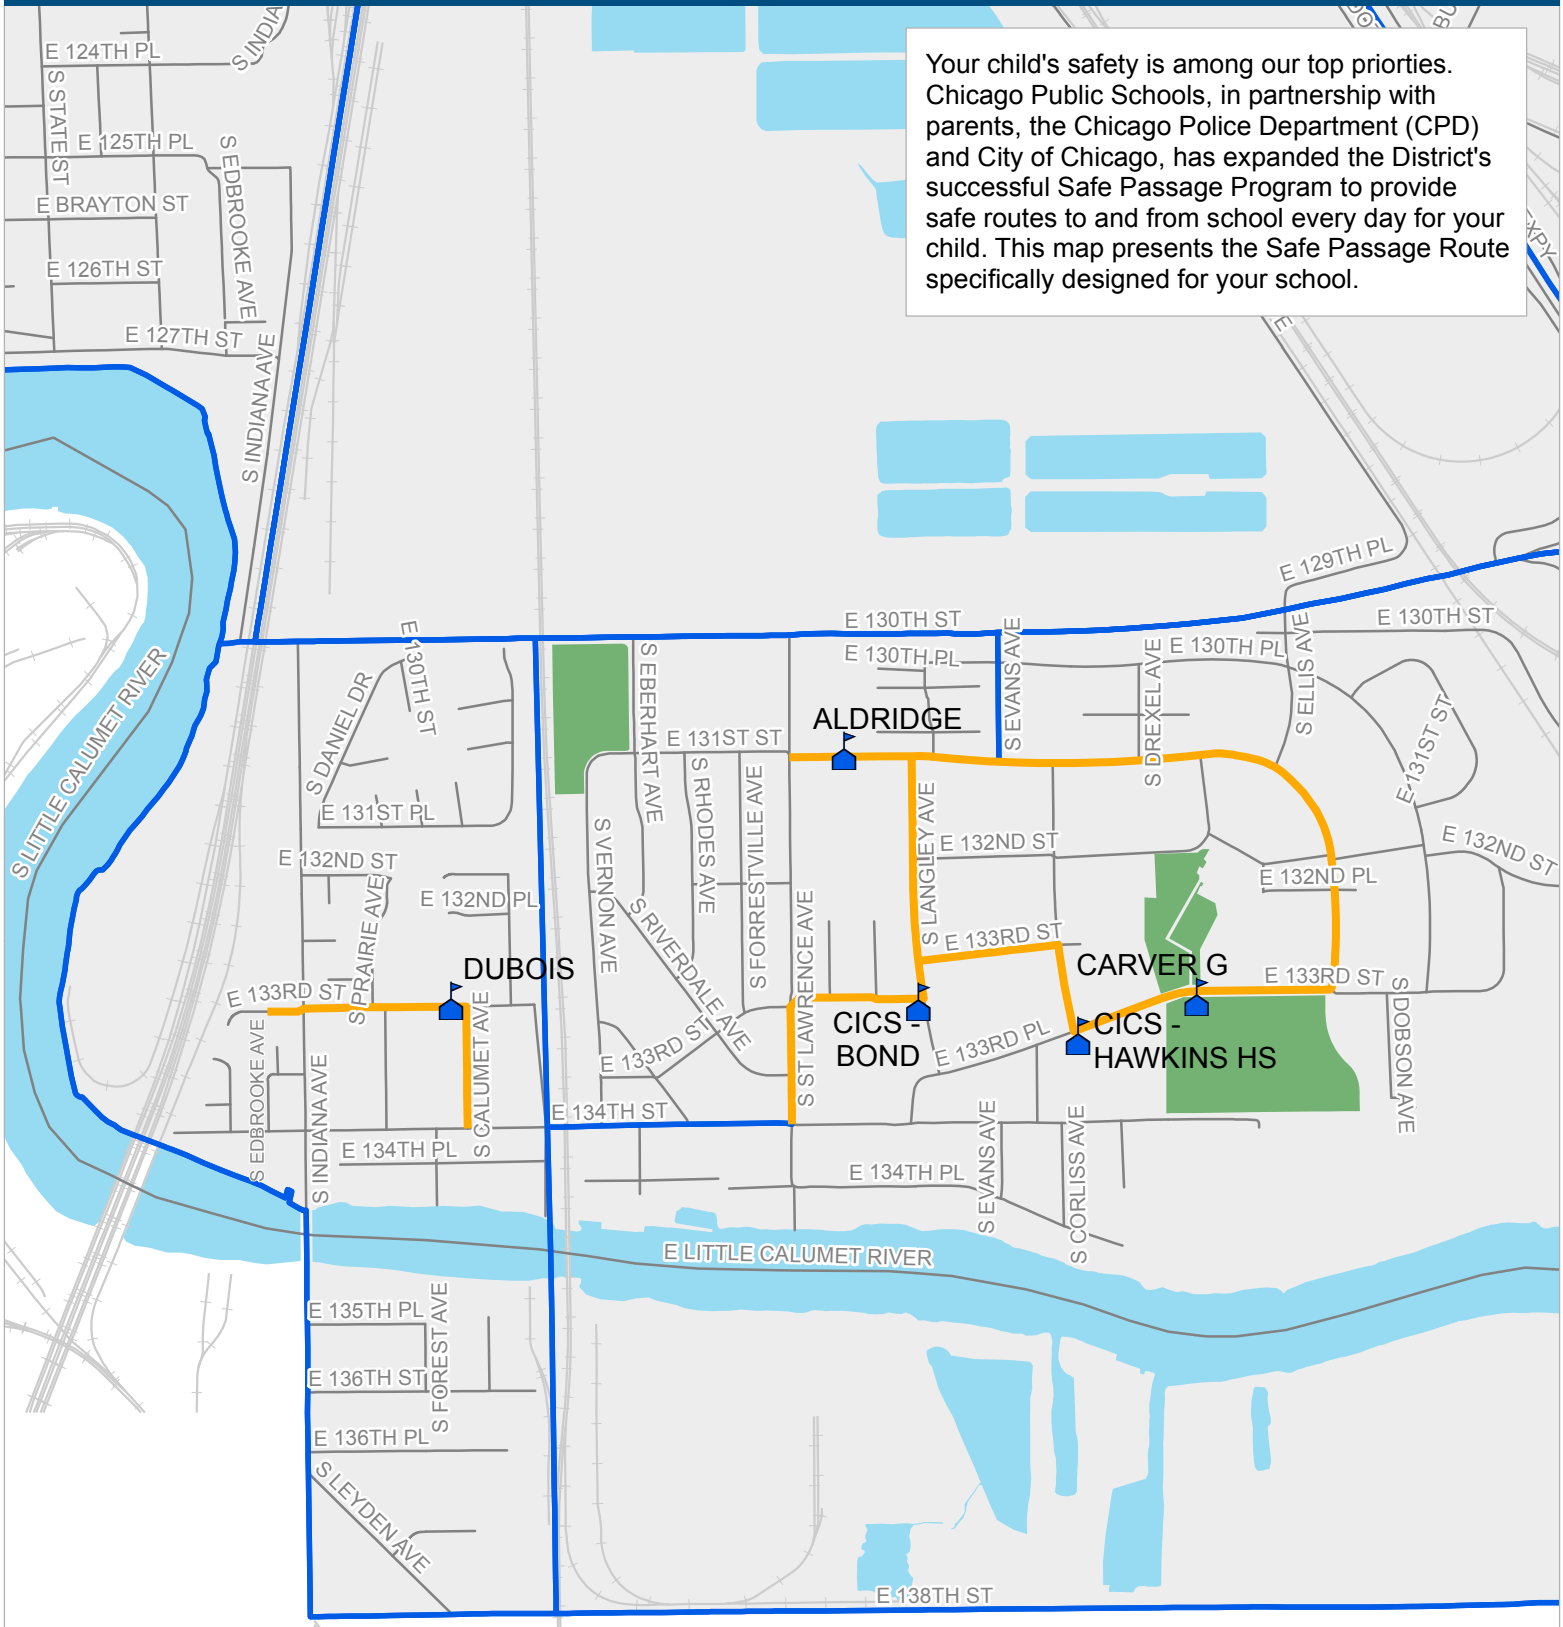

SAFE PASSAGE ROUTE: ALDRIDGE ES / G. CARVER ES / CICS-BOND / CICS-HAWKINS HS / DUBOIS ES

Your child's safety is among our top priorities. Chicago Public Schools, in partnership with parents, the Chicago Police Department (CPD) and City of Chicago, has expanded the District's successful Safe Passage Program to provide safe routes to and from school every day for your child. This map presents the Safe Passage Route specifically designed for your school.

-  Safe Passage Route
-  School Location

-  Attendance Boundary
-  Park