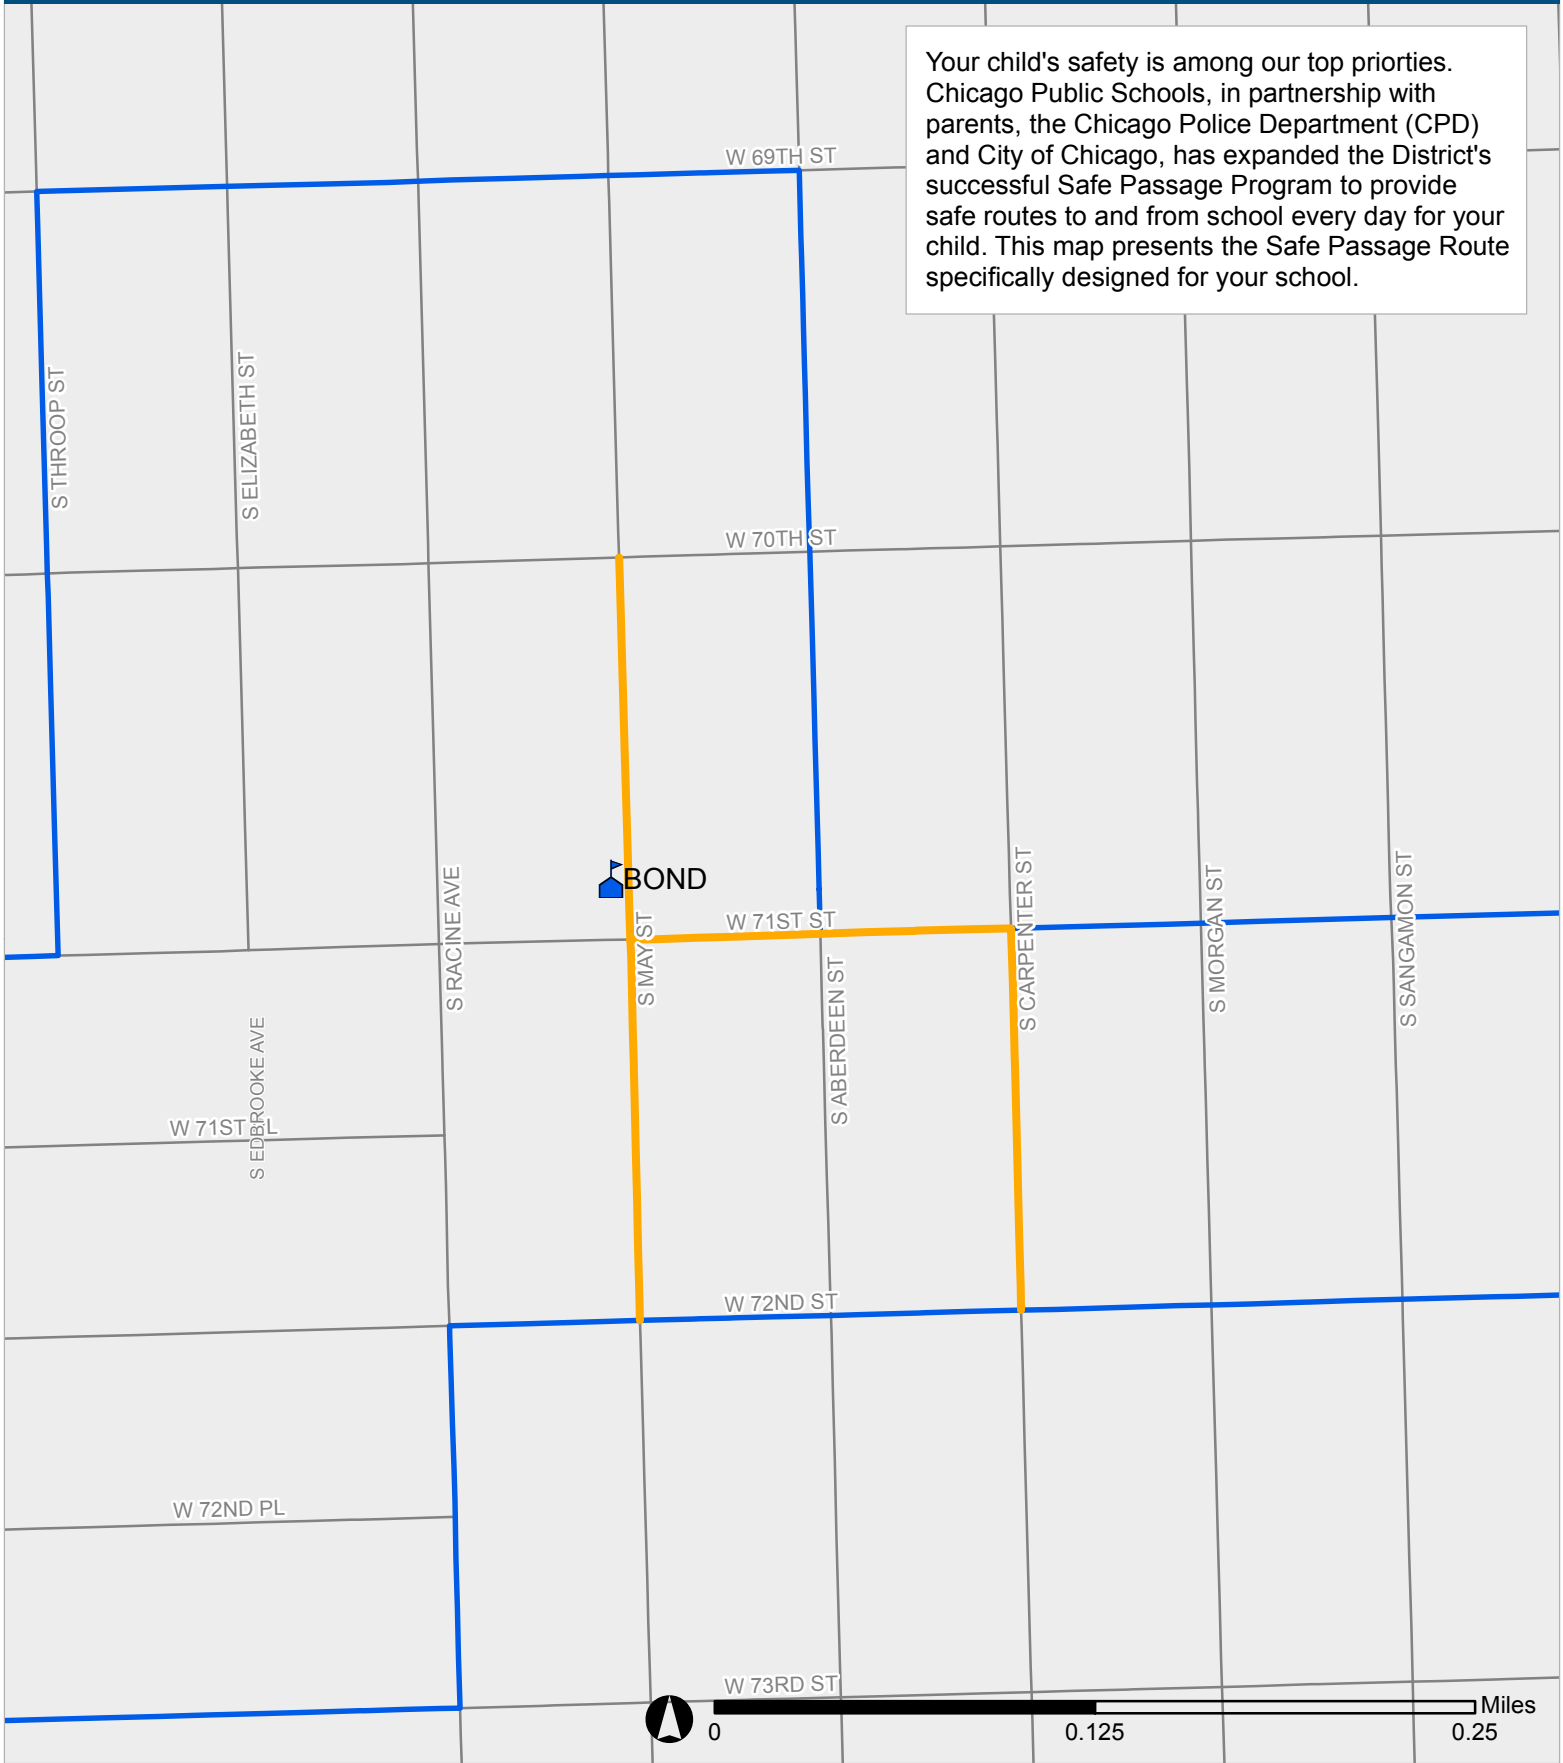

# SAFE PASSAGE ROUTE: BOND ES

Your child's safety is among our top priorities. Chicago Public Schools, in partnership with parents, the Chicago Police Department (CPD) and City of Chicago, has expanded the District's successful Safe Passage Program to provide safe routes to and from school every day for your child. This map presents the Safe Passage Route specifically designed for your school.

 Safe Passage Route  
 School Location

 Attendance Boundary  
 Park

Updated 8 Aug 2015