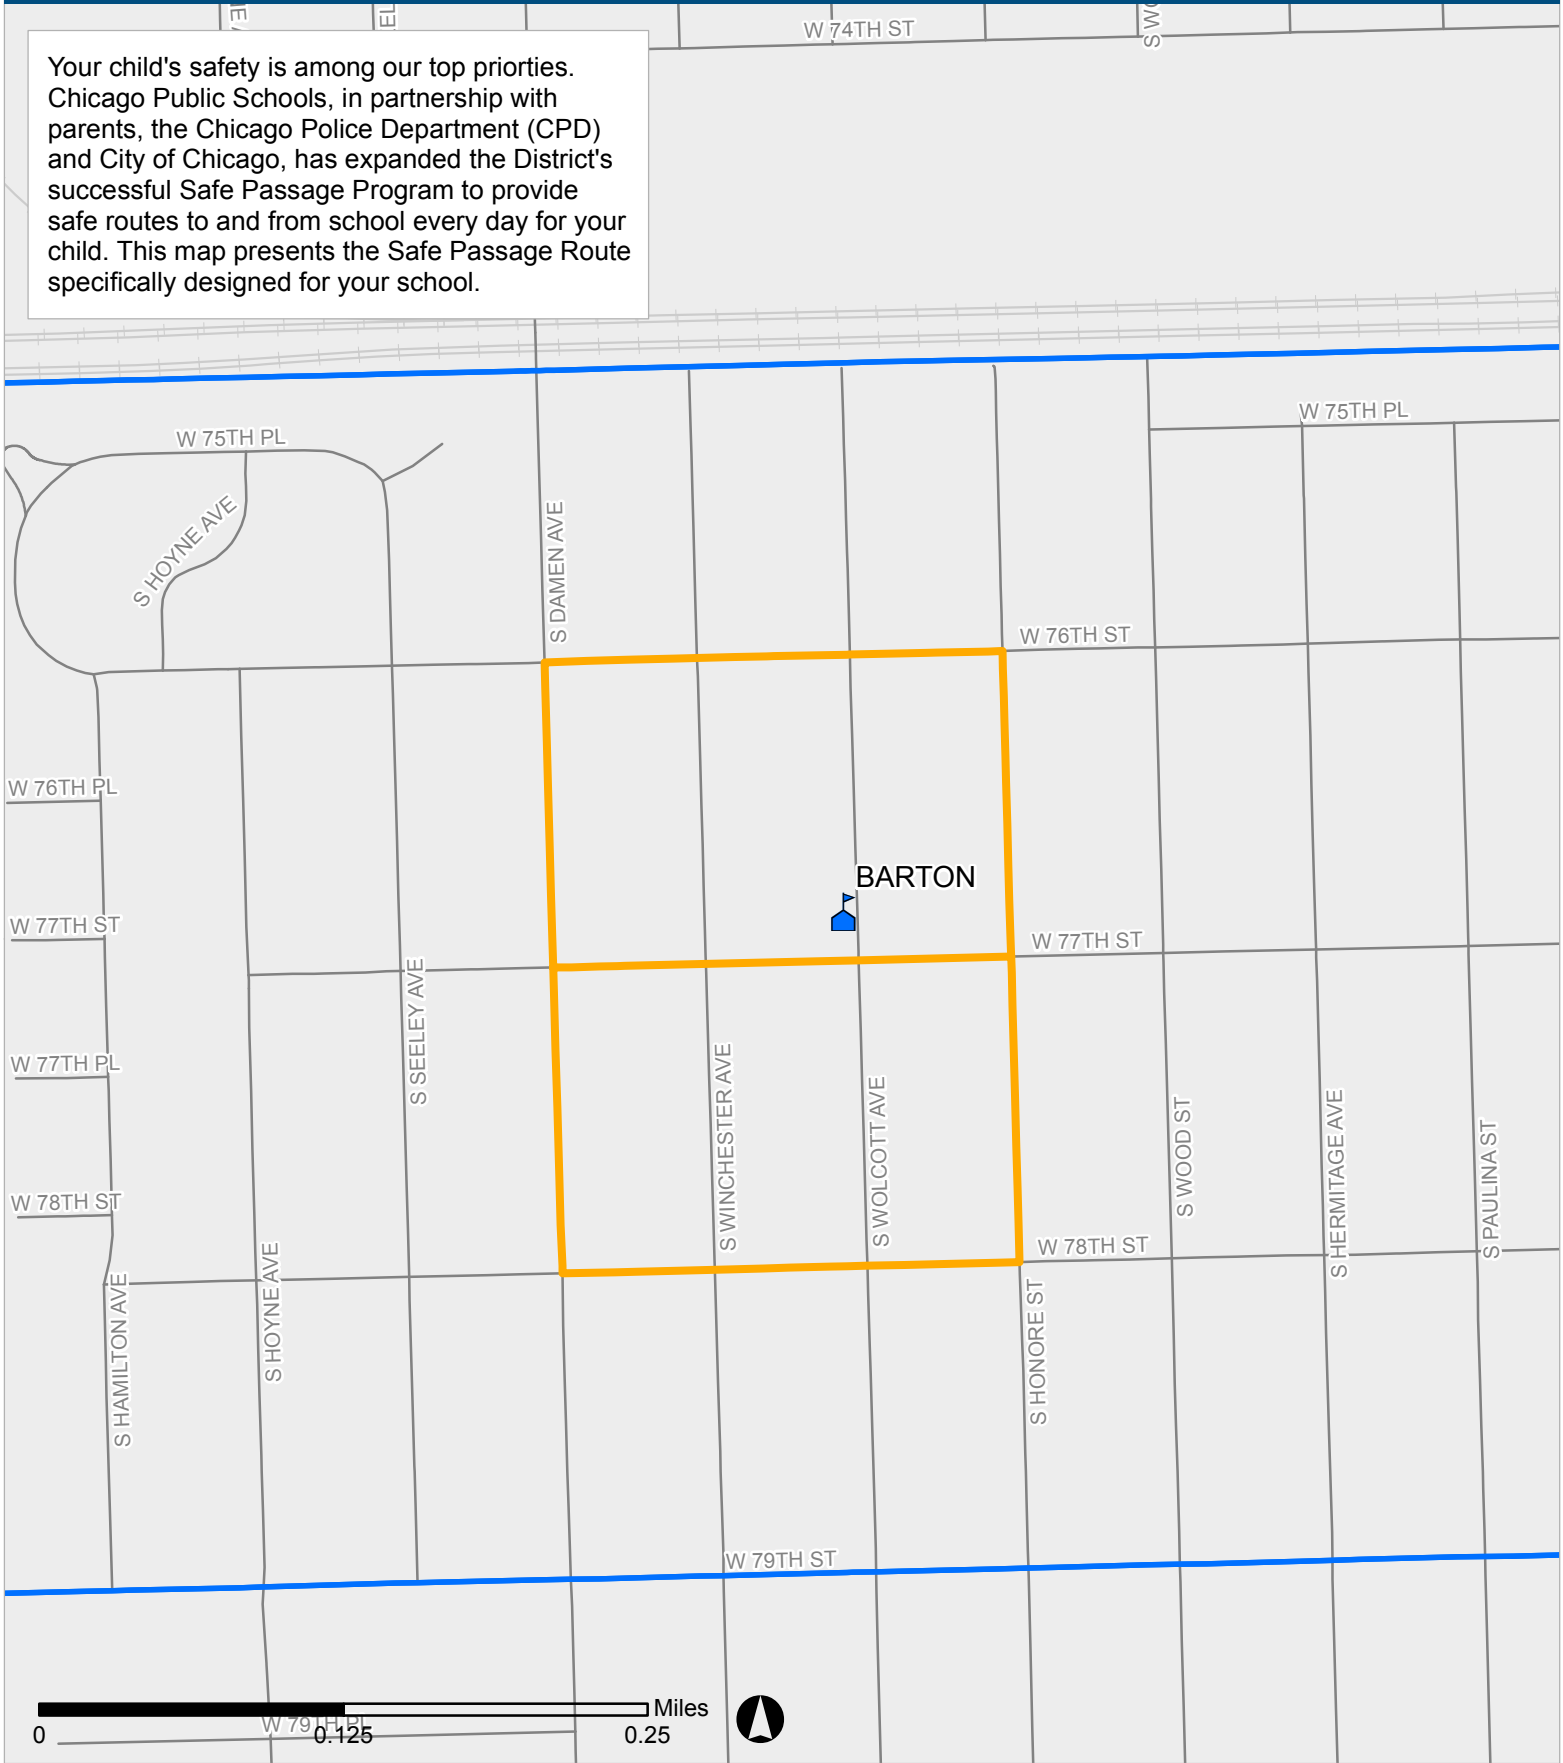

SAFE PASSAGE ROUTE: BARTON

Your child's safety is among our top priorities. Chicago Public Schools, in partnership with parents, the Chicago Police Department (CPD) and City of Chicago, has expanded the District's successful Safe Passage Program to provide safe routes to and from school every day for your child. This map presents the Safe Passage Route specifically designed for your school.

 Safe Passage Route
 School Location

 Attendance Boundary
 Park