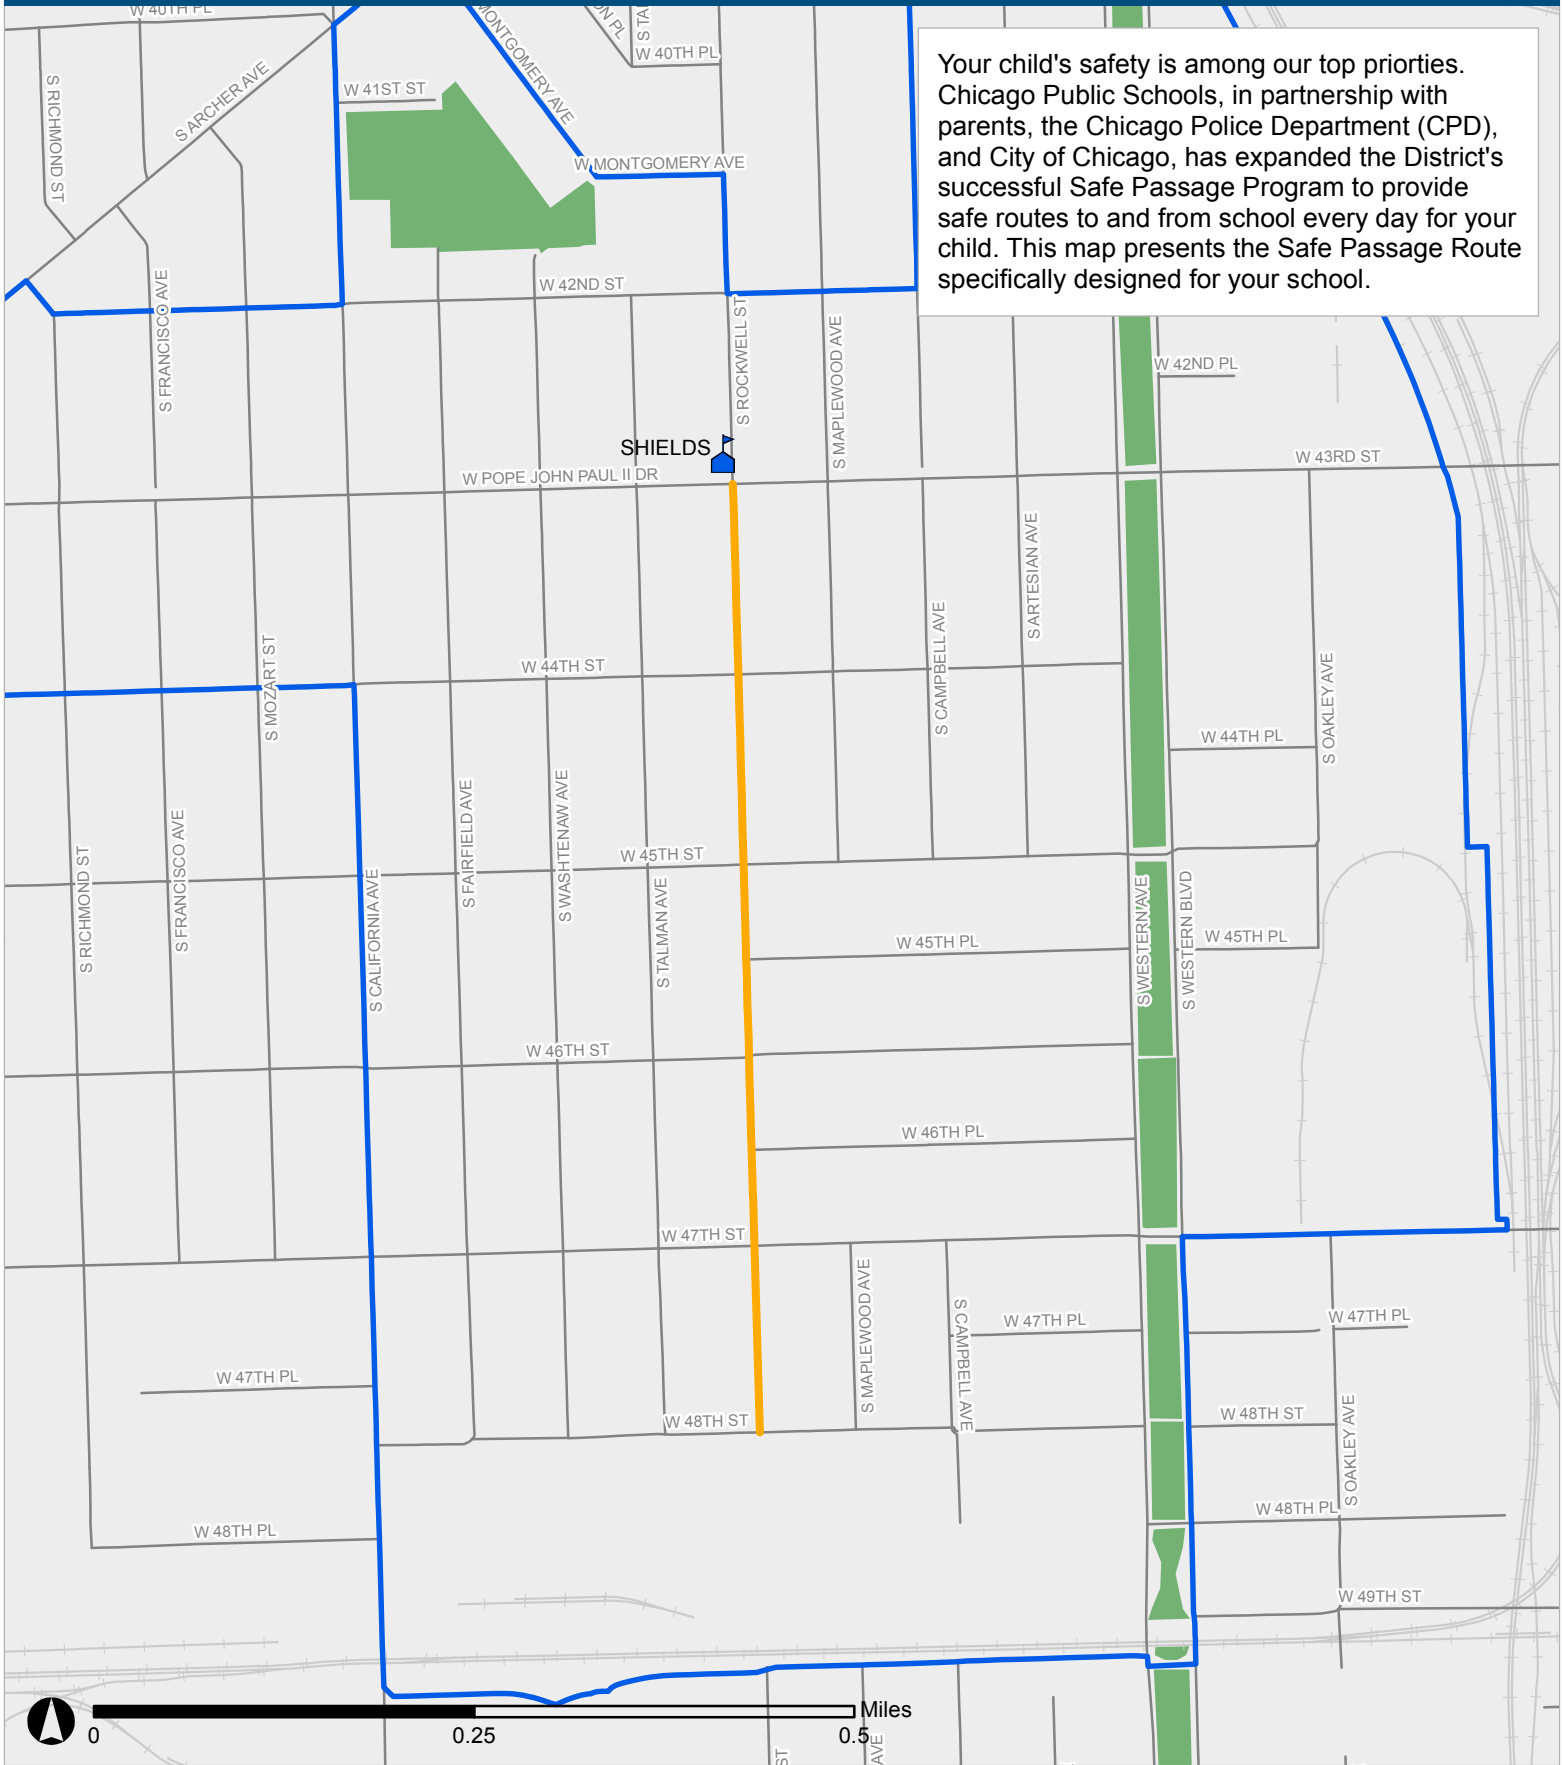

SAFE PASSAGE ROUTE: SHIELDS

Your child's safety is among our top priorities. Chicago Public Schools, in partnership with parents, the Chicago Police Department (CPD), and City of Chicago, has expanded the District's successful Safe Passage Program to provide safe routes to and from school every day for your child. This map presents the Safe Passage Route specifically designed for your school.

 Safe Passage Route
 School Location

 Attendance Boundary
 Park

Updated 22 Aug 2017