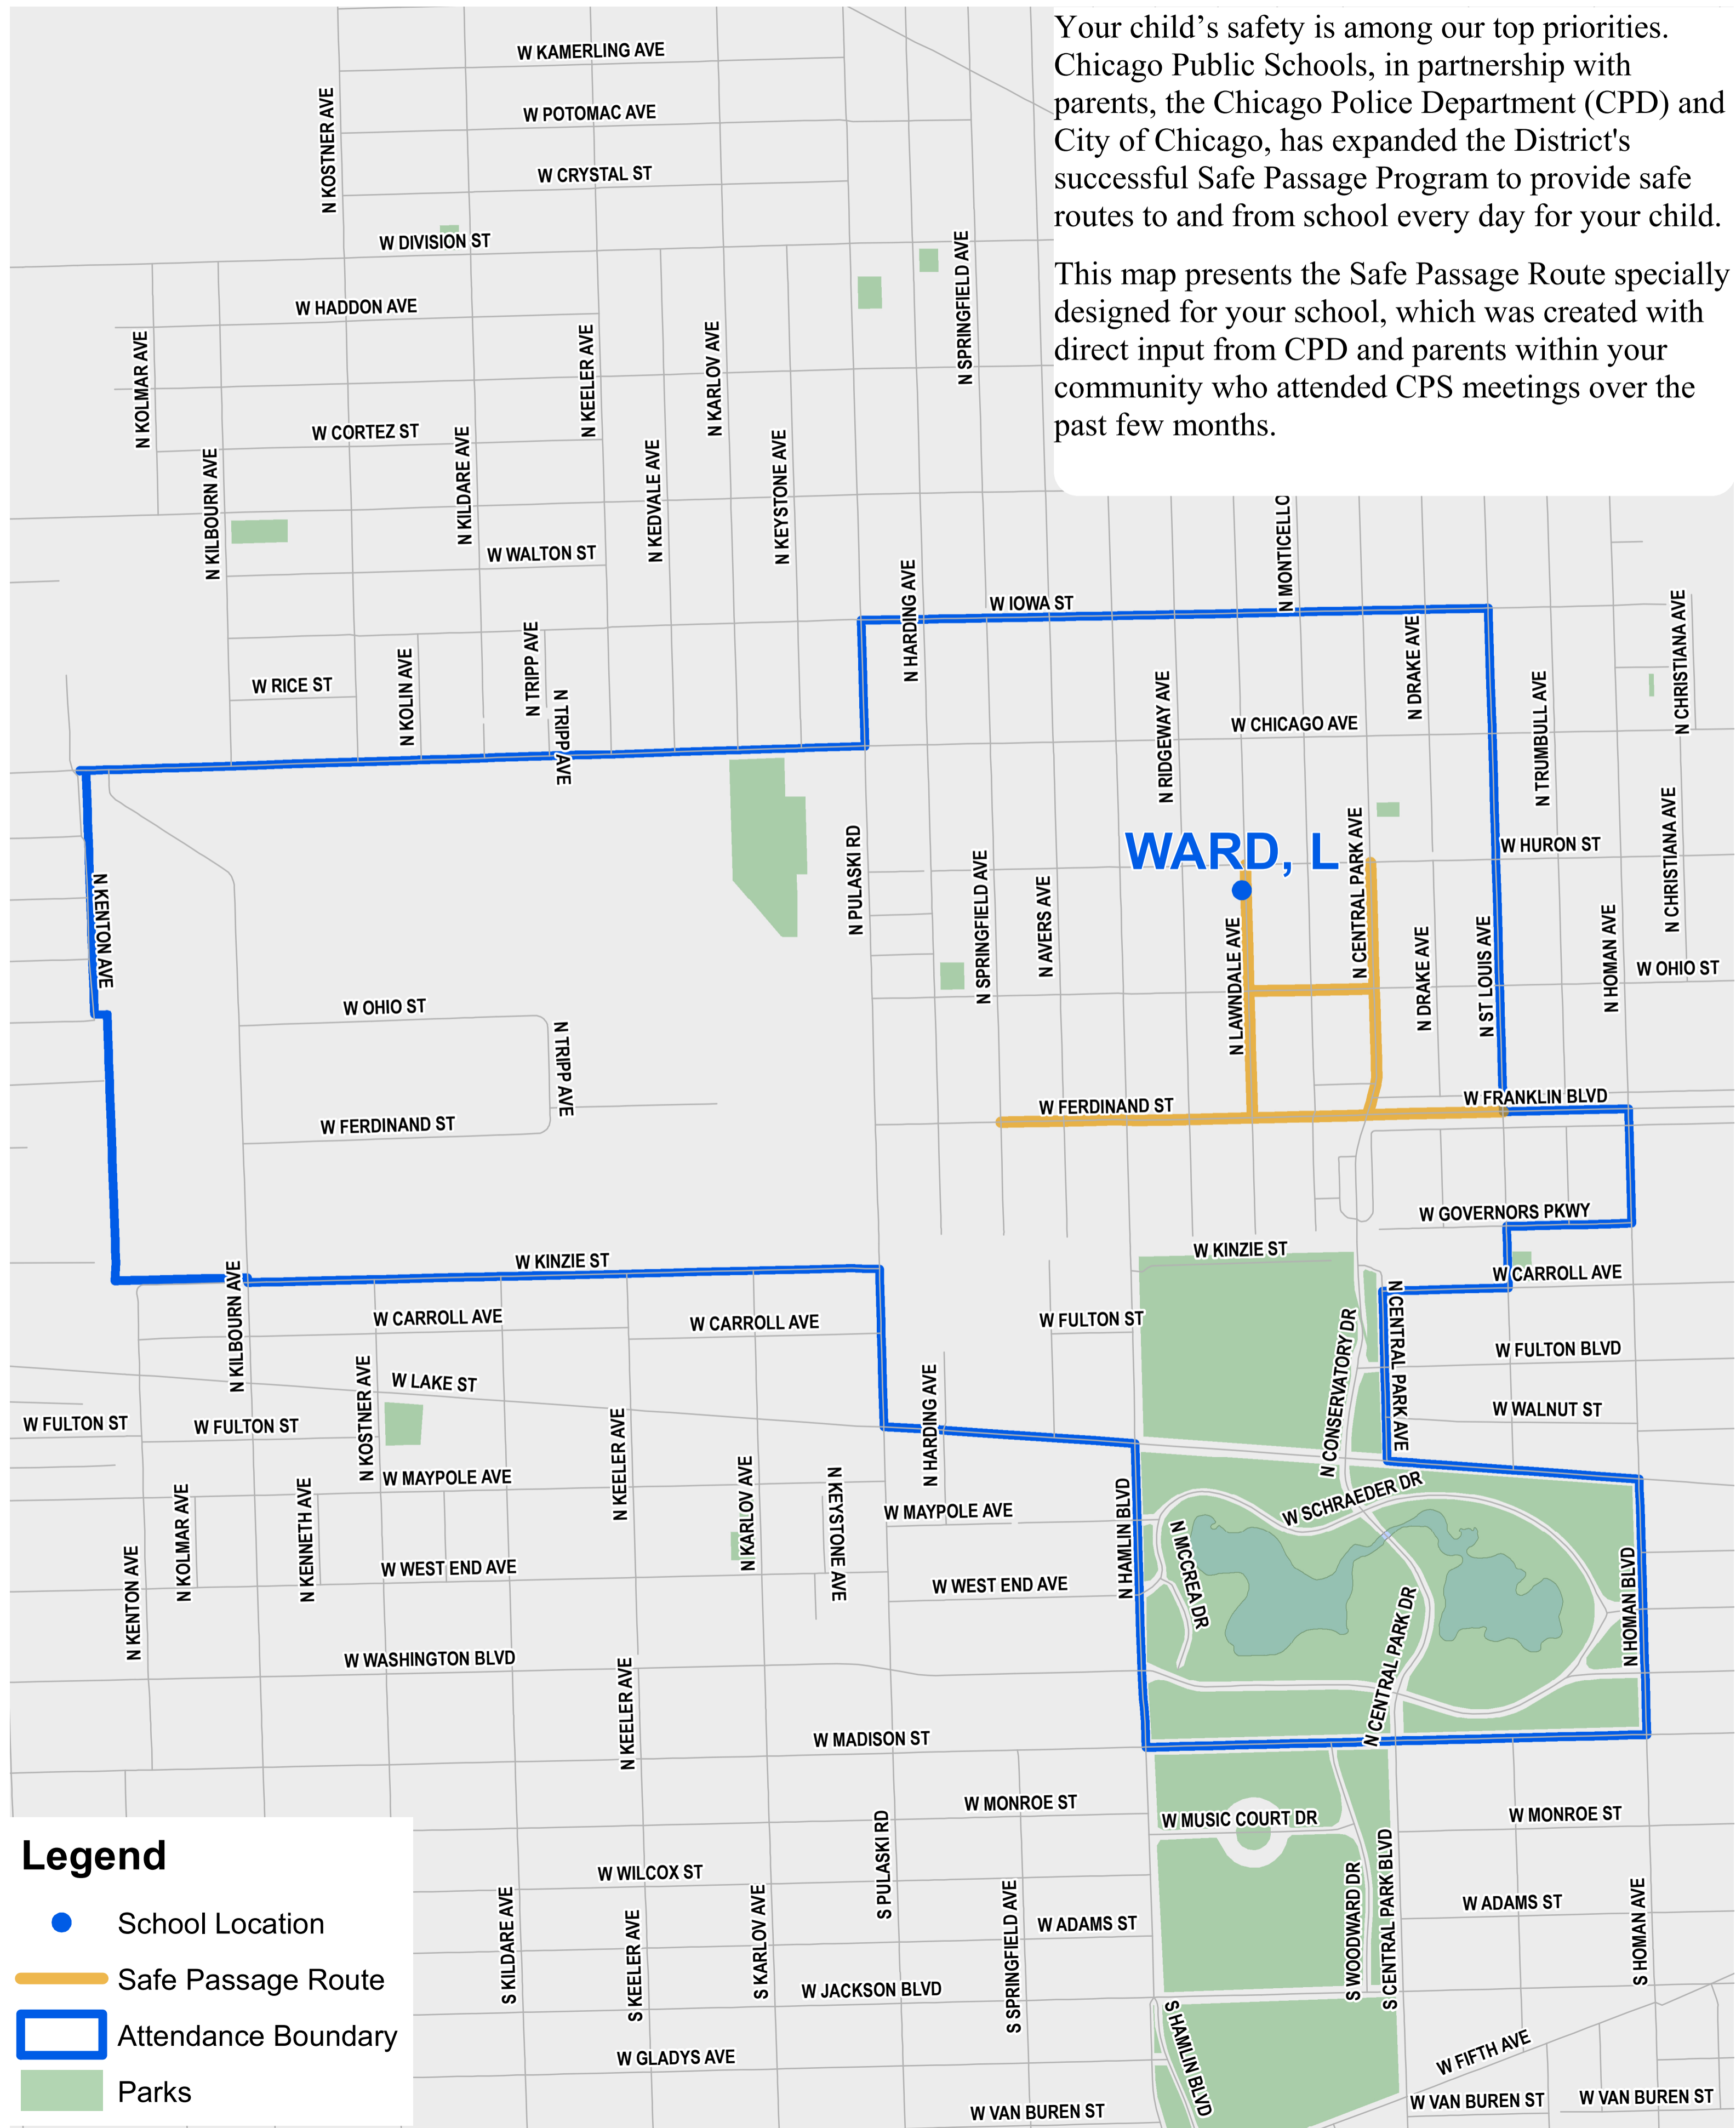

L. Ward Safe Passage Route

Your child's safety is among our top priorities. Chicago Public Schools, in partnership with parents, the Chicago Police Department (CPD) and City of Chicago, has expanded the District's successful Safe Passage Program to provide safe routes to and from school every day for your child.

This map presents the Safe Passage Route specially designed for your school, which was created with direct input from CPD and parents within your community who attended CPS meetings over the past few months.

Legend

- School Location
- Safe Passage Route
- Attendance Boundary
- Parks