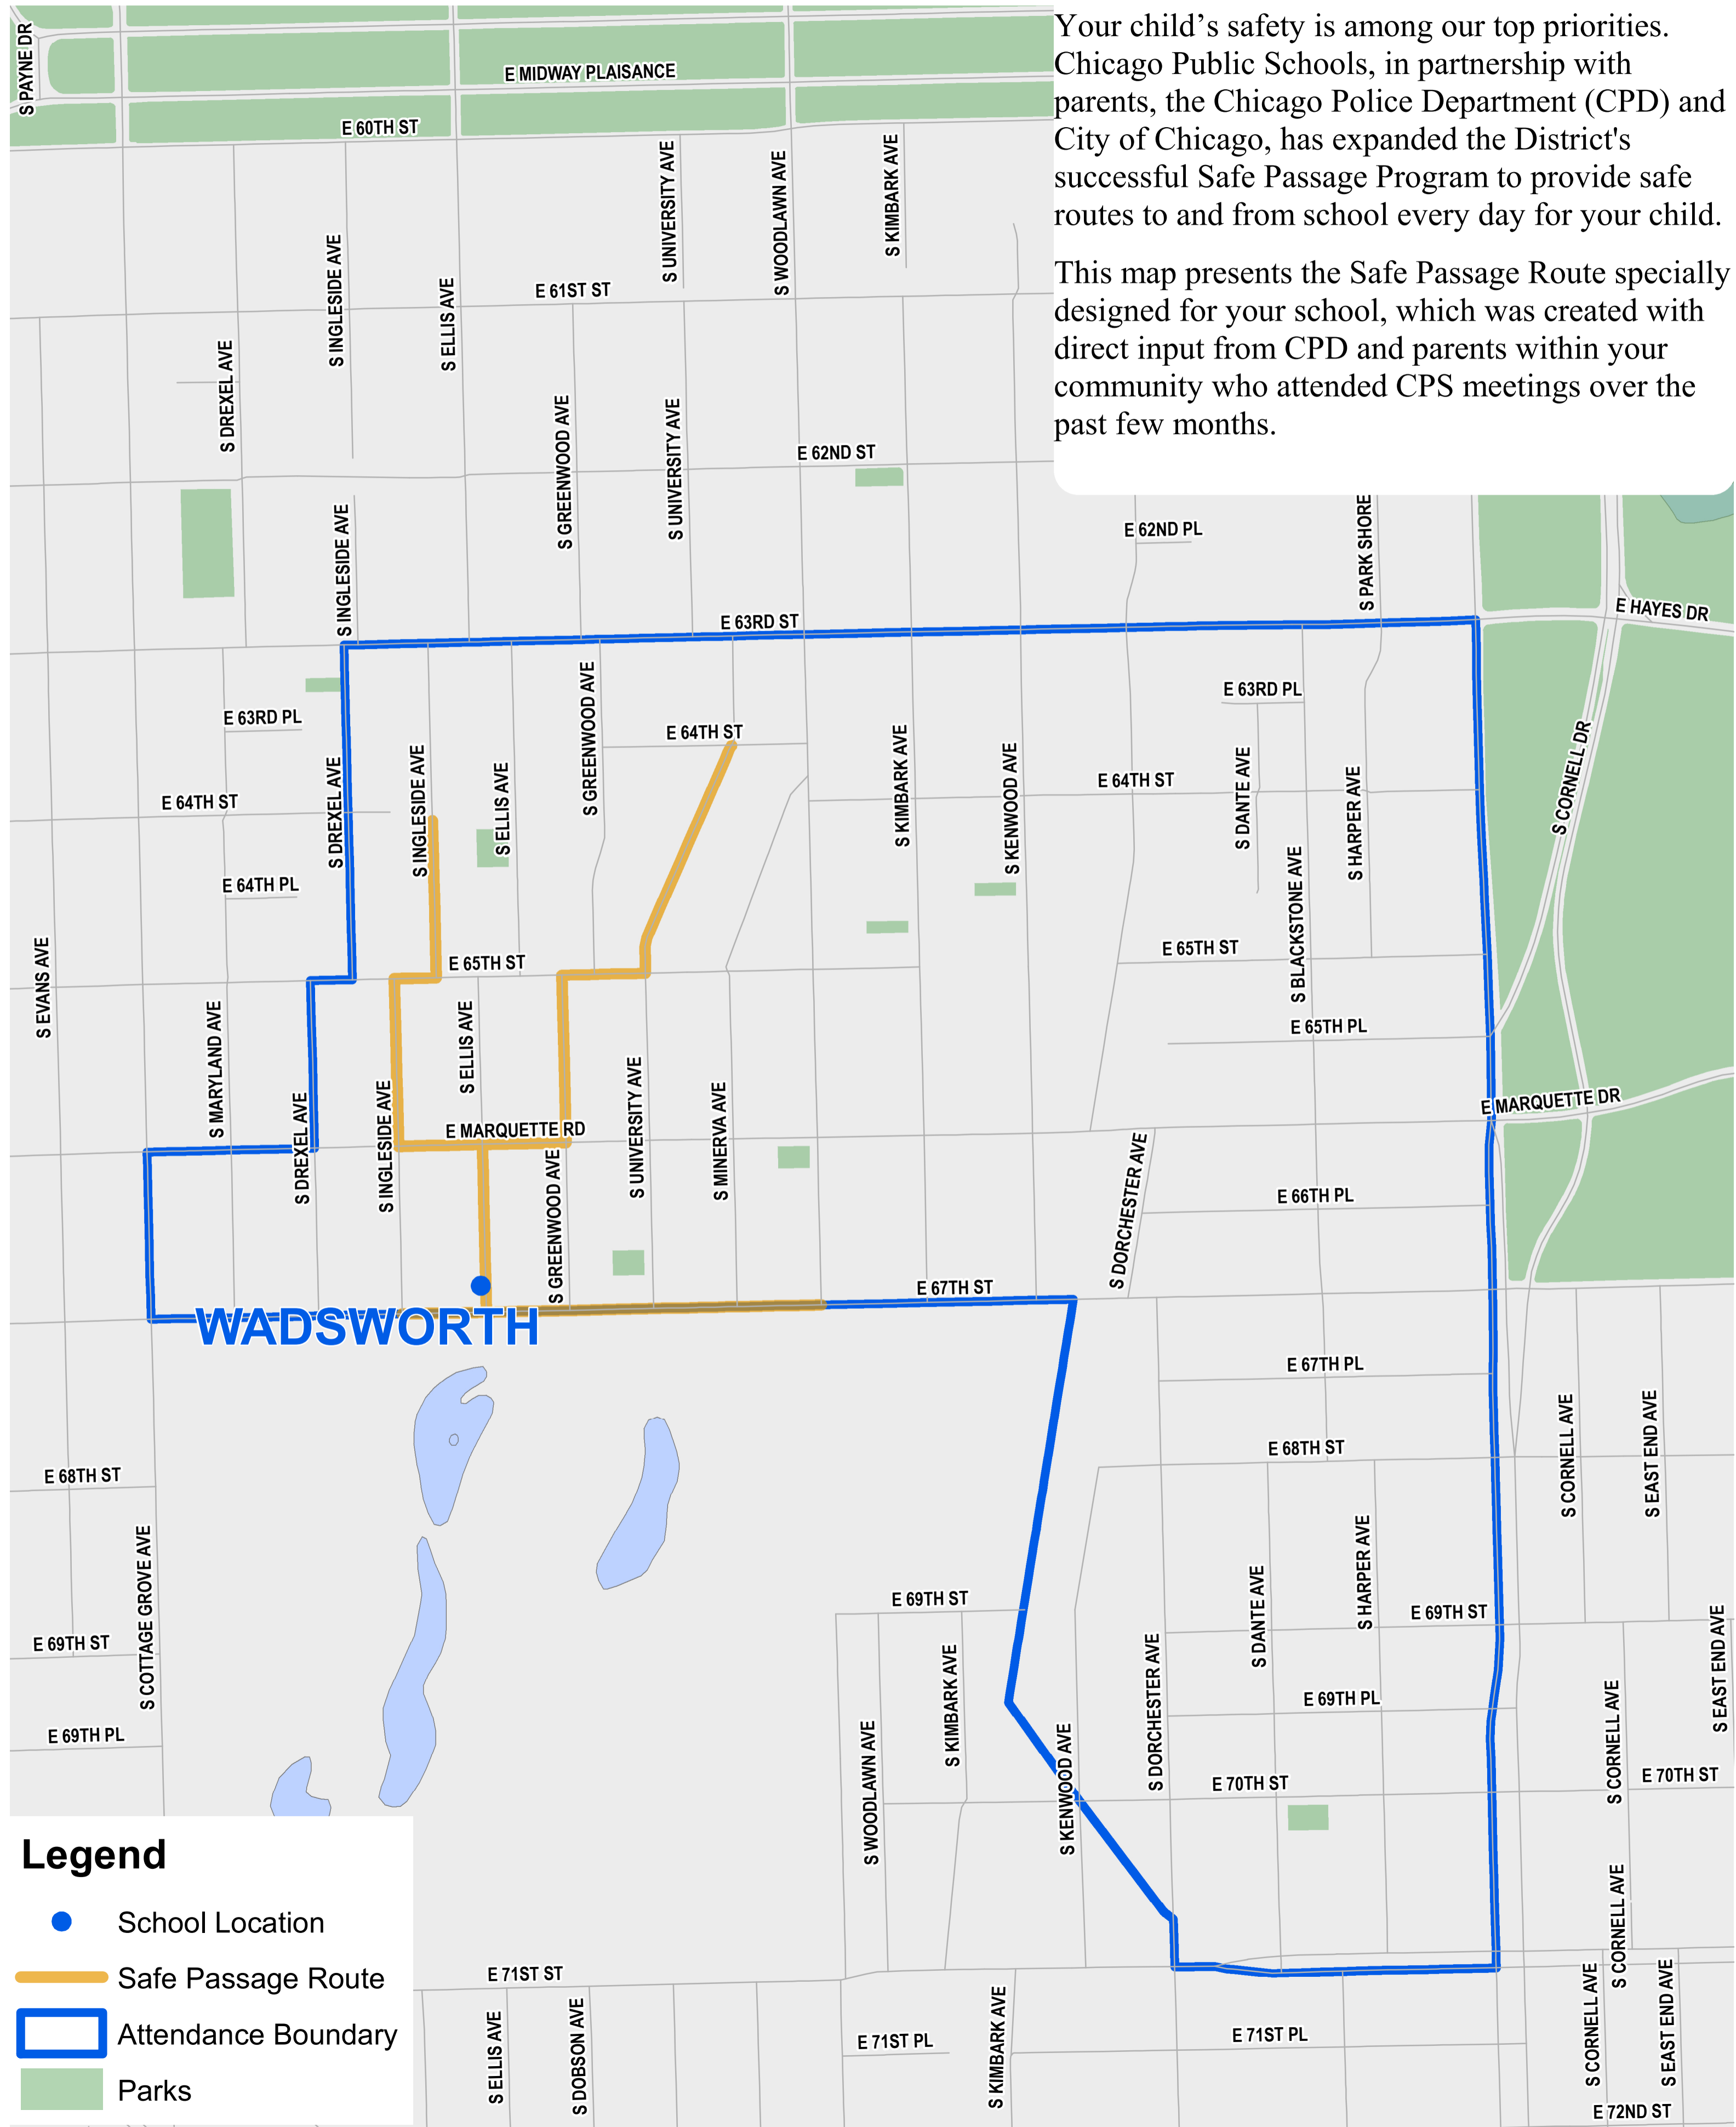

Wadsworth Safe Passage Route

Your child's safety is among our top priorities. Chicago Public Schools, in partnership with parents, the Chicago Police Department (CPD) and City of Chicago, has expanded the District's successful Safe Passage Program to provide safe routes to and from school every day for your child.

This map presents the Safe Passage Route specially designed for your school, which was created with direct input from CPD and parents within your community who attended CPS meetings over the past few months.

Legend

- School Location
- Safe Passage Route
- Attendance Boundary
- Parks