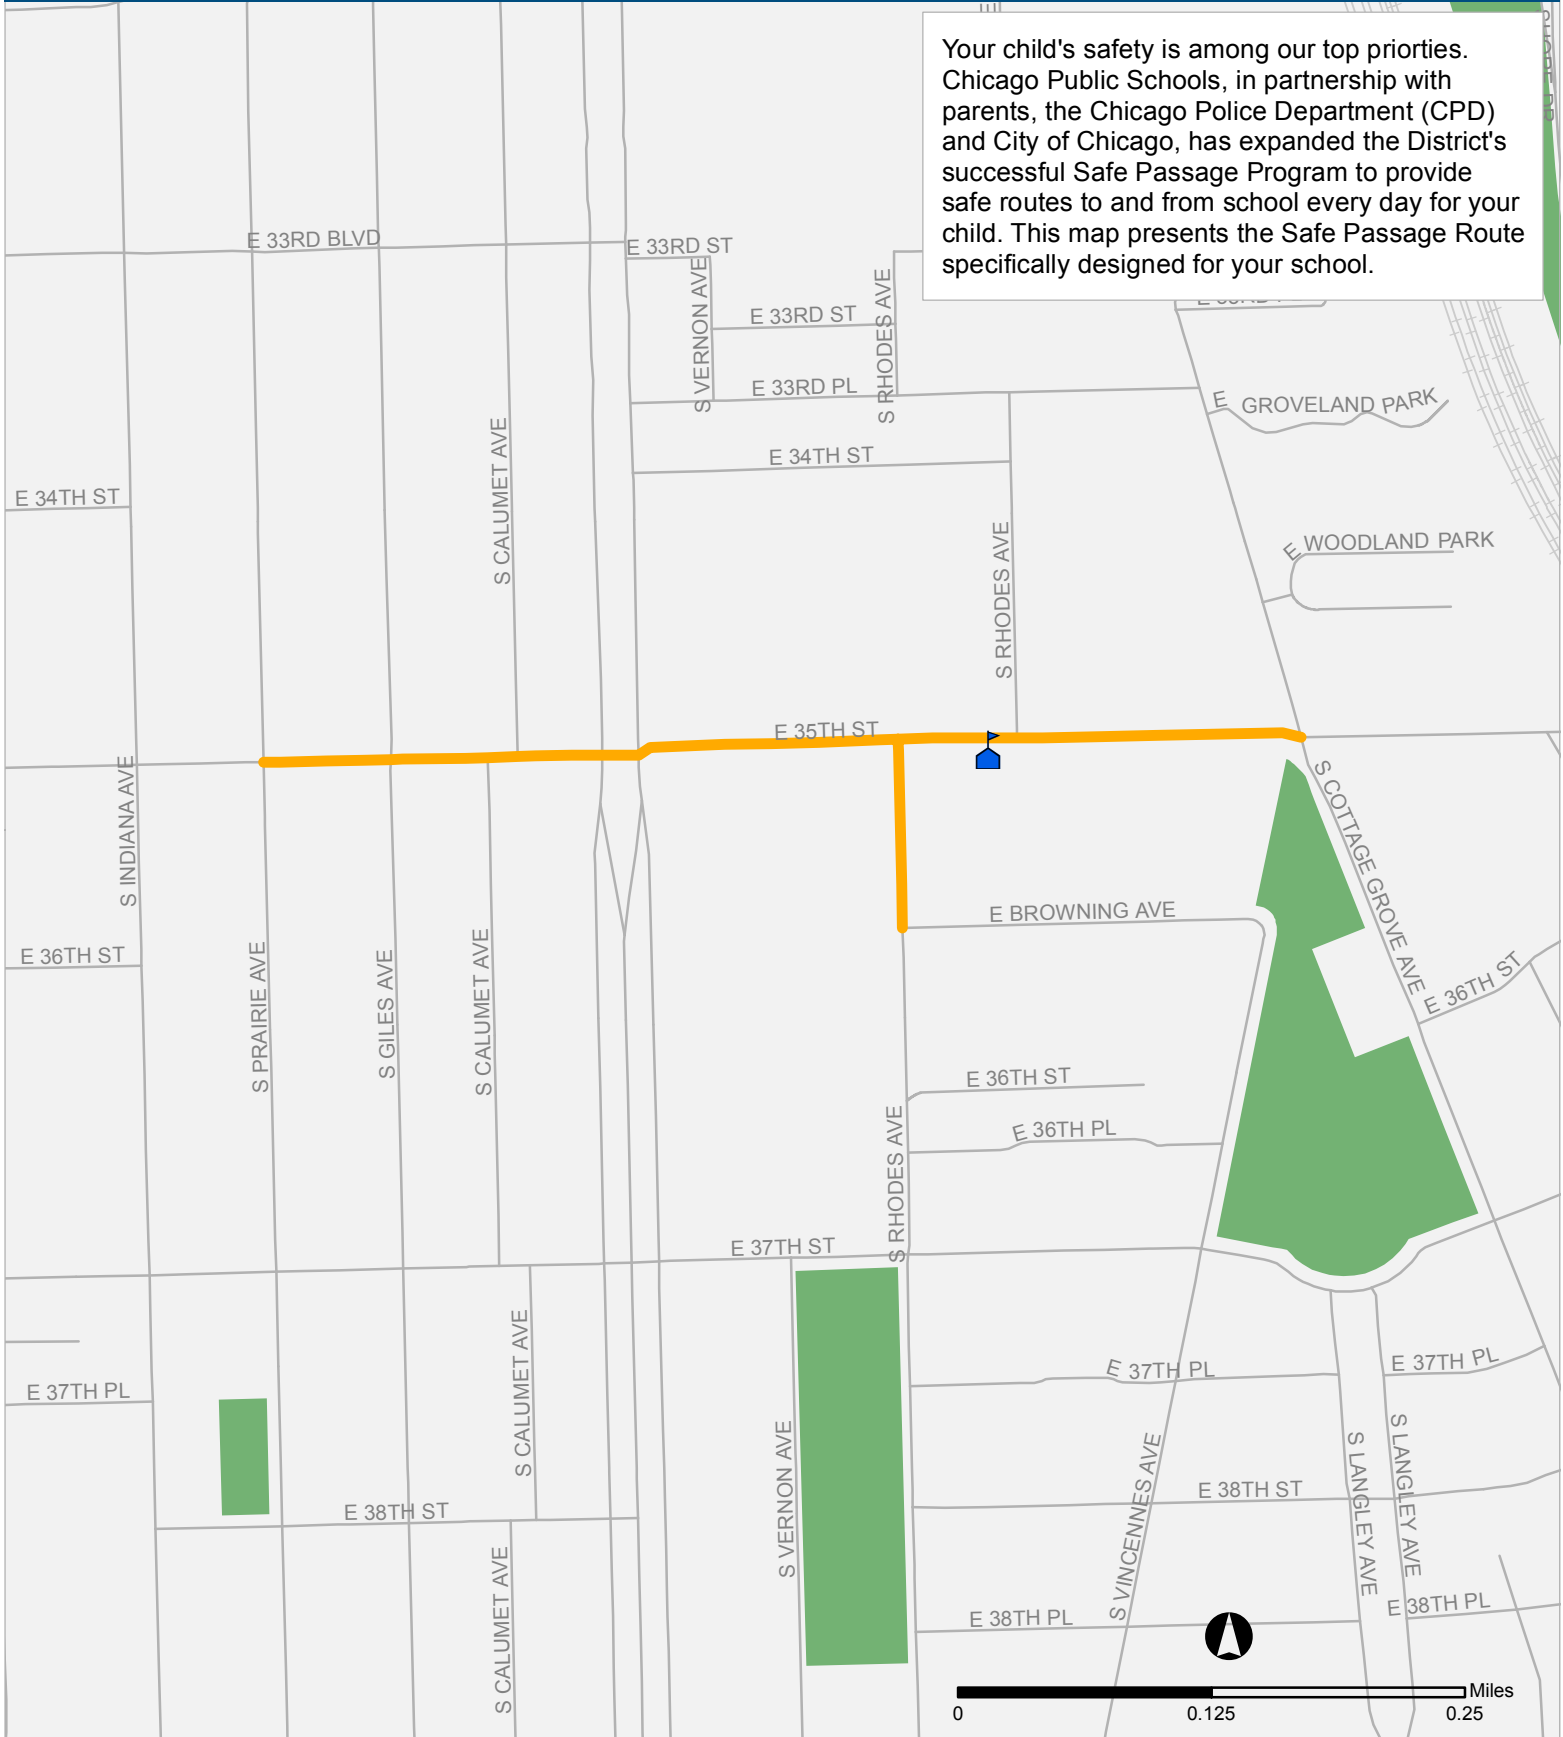

SAFE PASSAGE ROUTE: URBAN PREP

Your child's safety is among our top priorities. Chicago Public Schools, in partnership with parents, the Chicago Police Department (CPD) and City of Chicago, has expanded the District's successful Safe Passage Program to provide safe routes to and from school every day for your child. This map presents the Safe Passage Route specifically designed for your school.

-  Safe Passage Route
-  School Location
-  Park