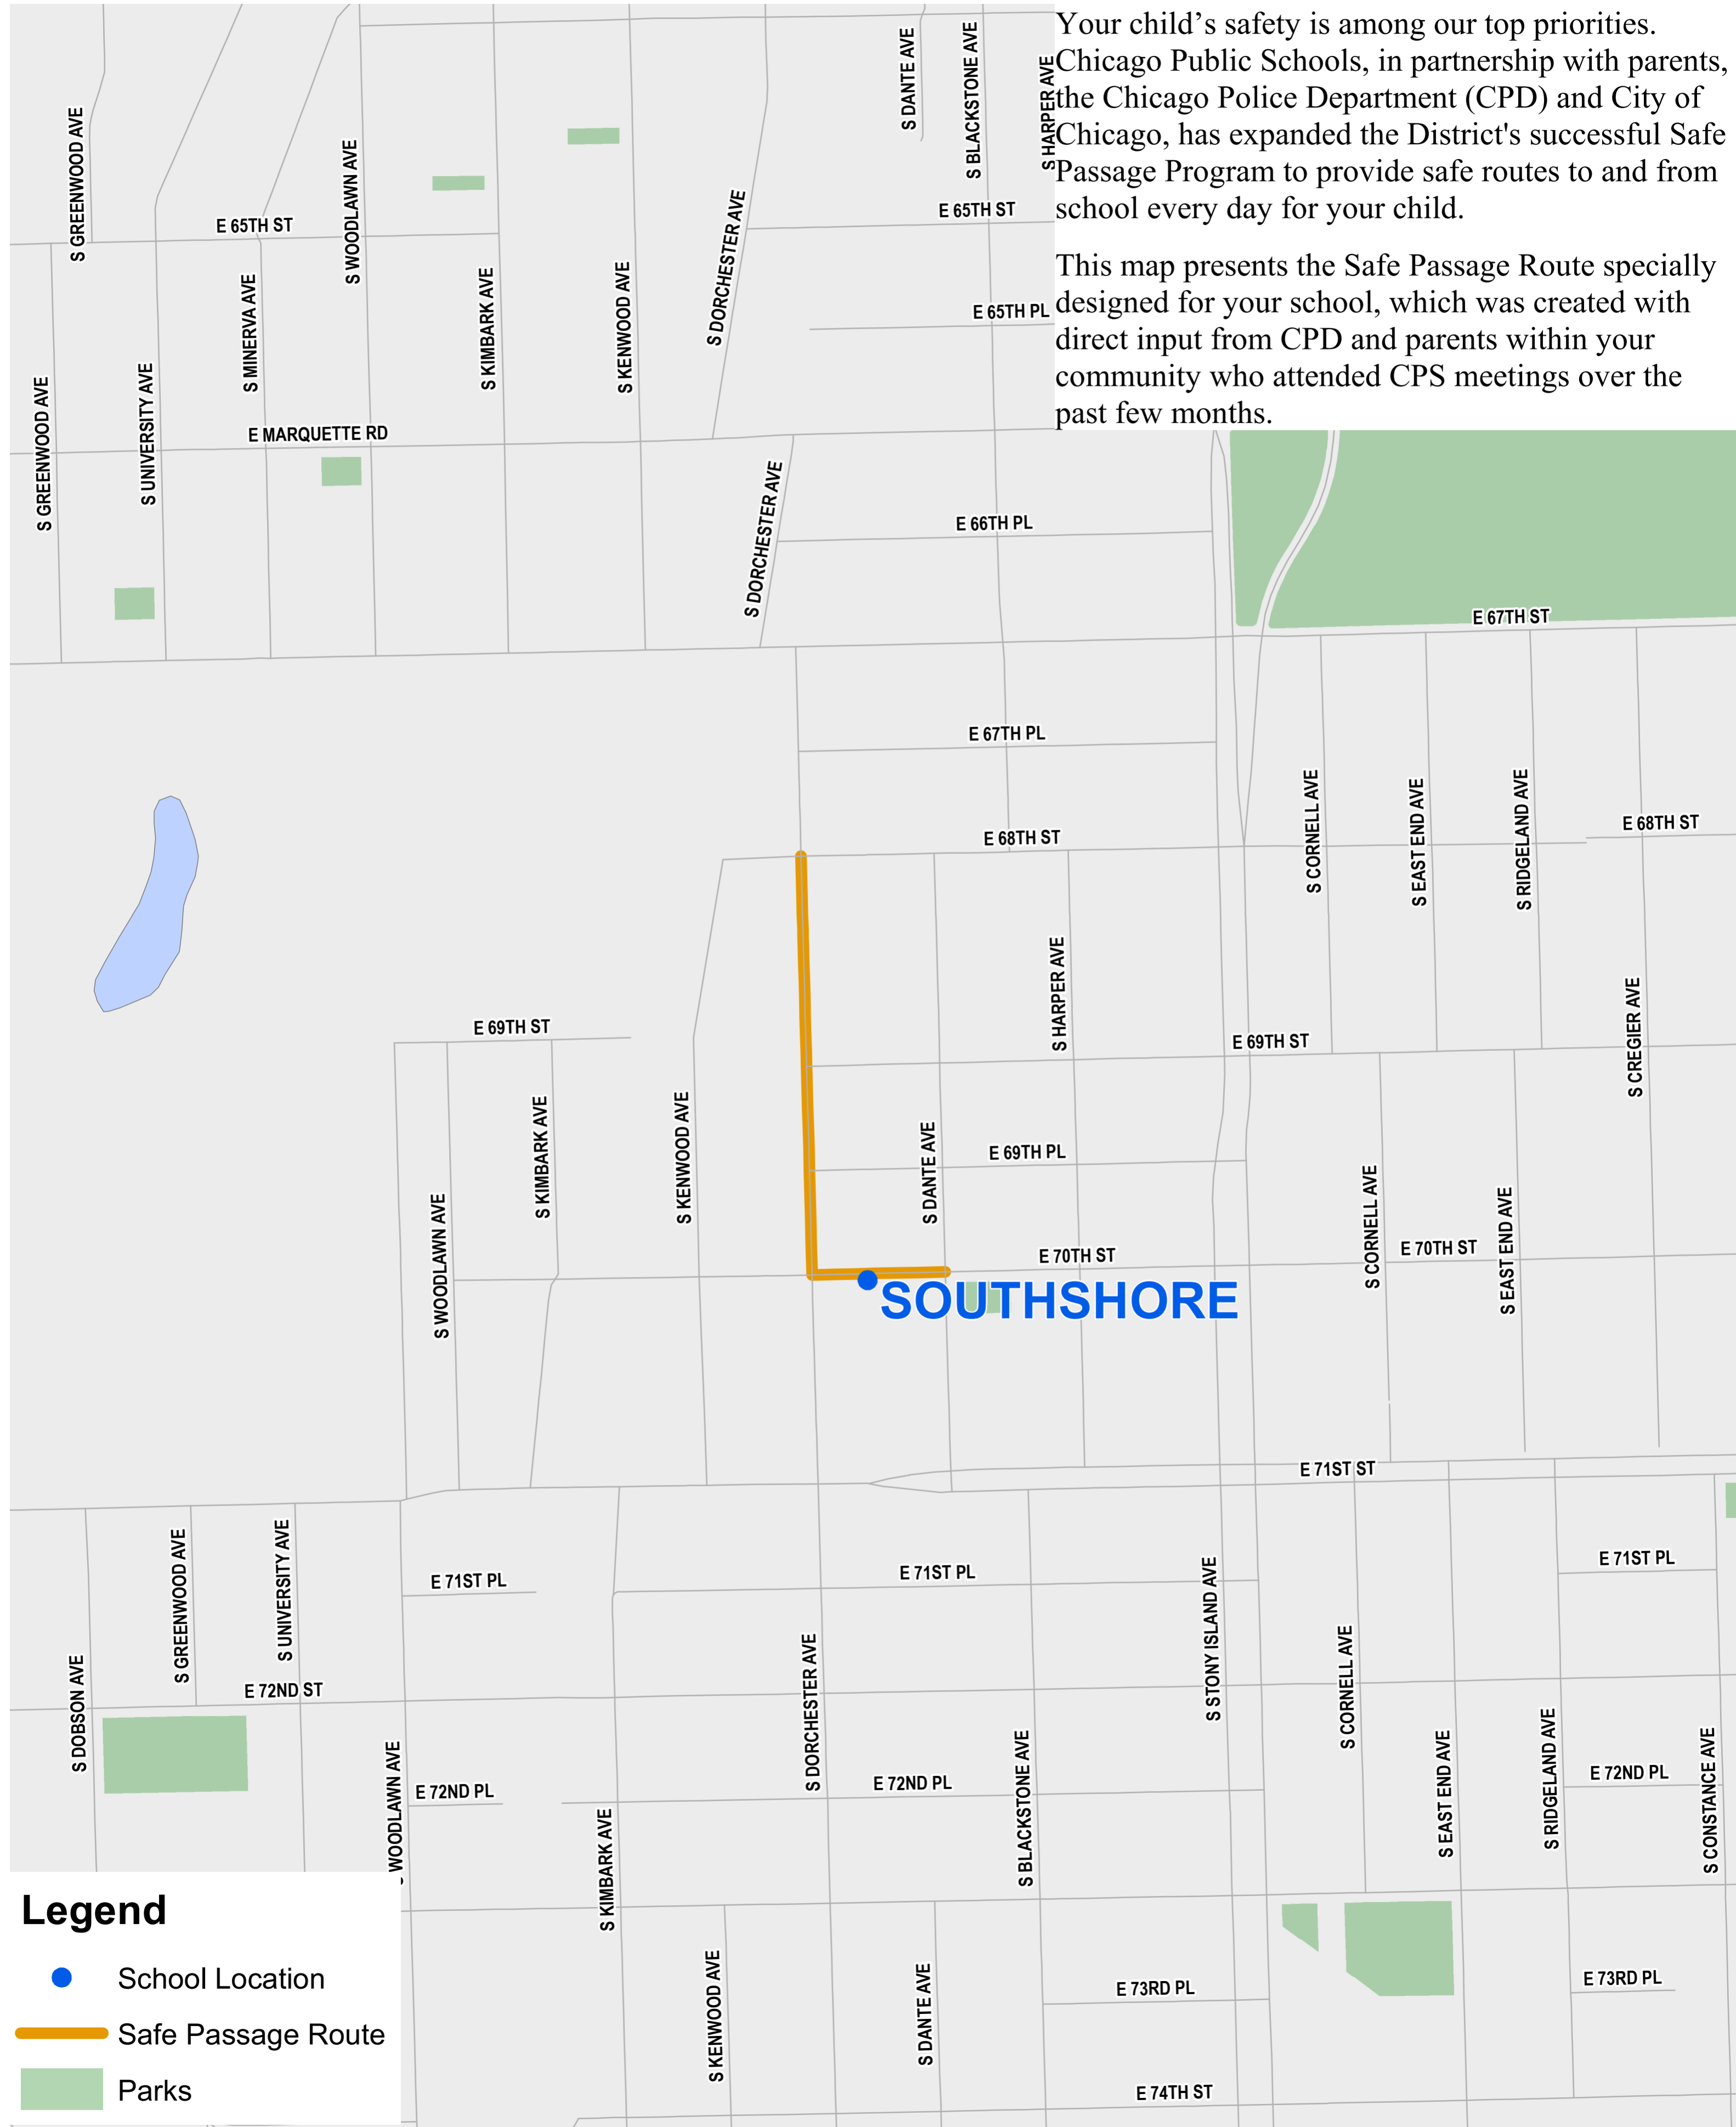

South Shore Safe Passage Route

Your child's safety is among our top priorities. Chicago Public Schools, in partnership with parents, the Chicago Police Department (CPD) and City of Chicago, has expanded the District's successful Safe Passage Program to provide safe routes to and from school every day for your child.

This map presents the Safe Passage Route specially designed for your school, which was created with direct input from CPD and parents within your community who attended CPS meetings over the past few months.

Legend

- School Location
- Safe Passage Route
- Parks