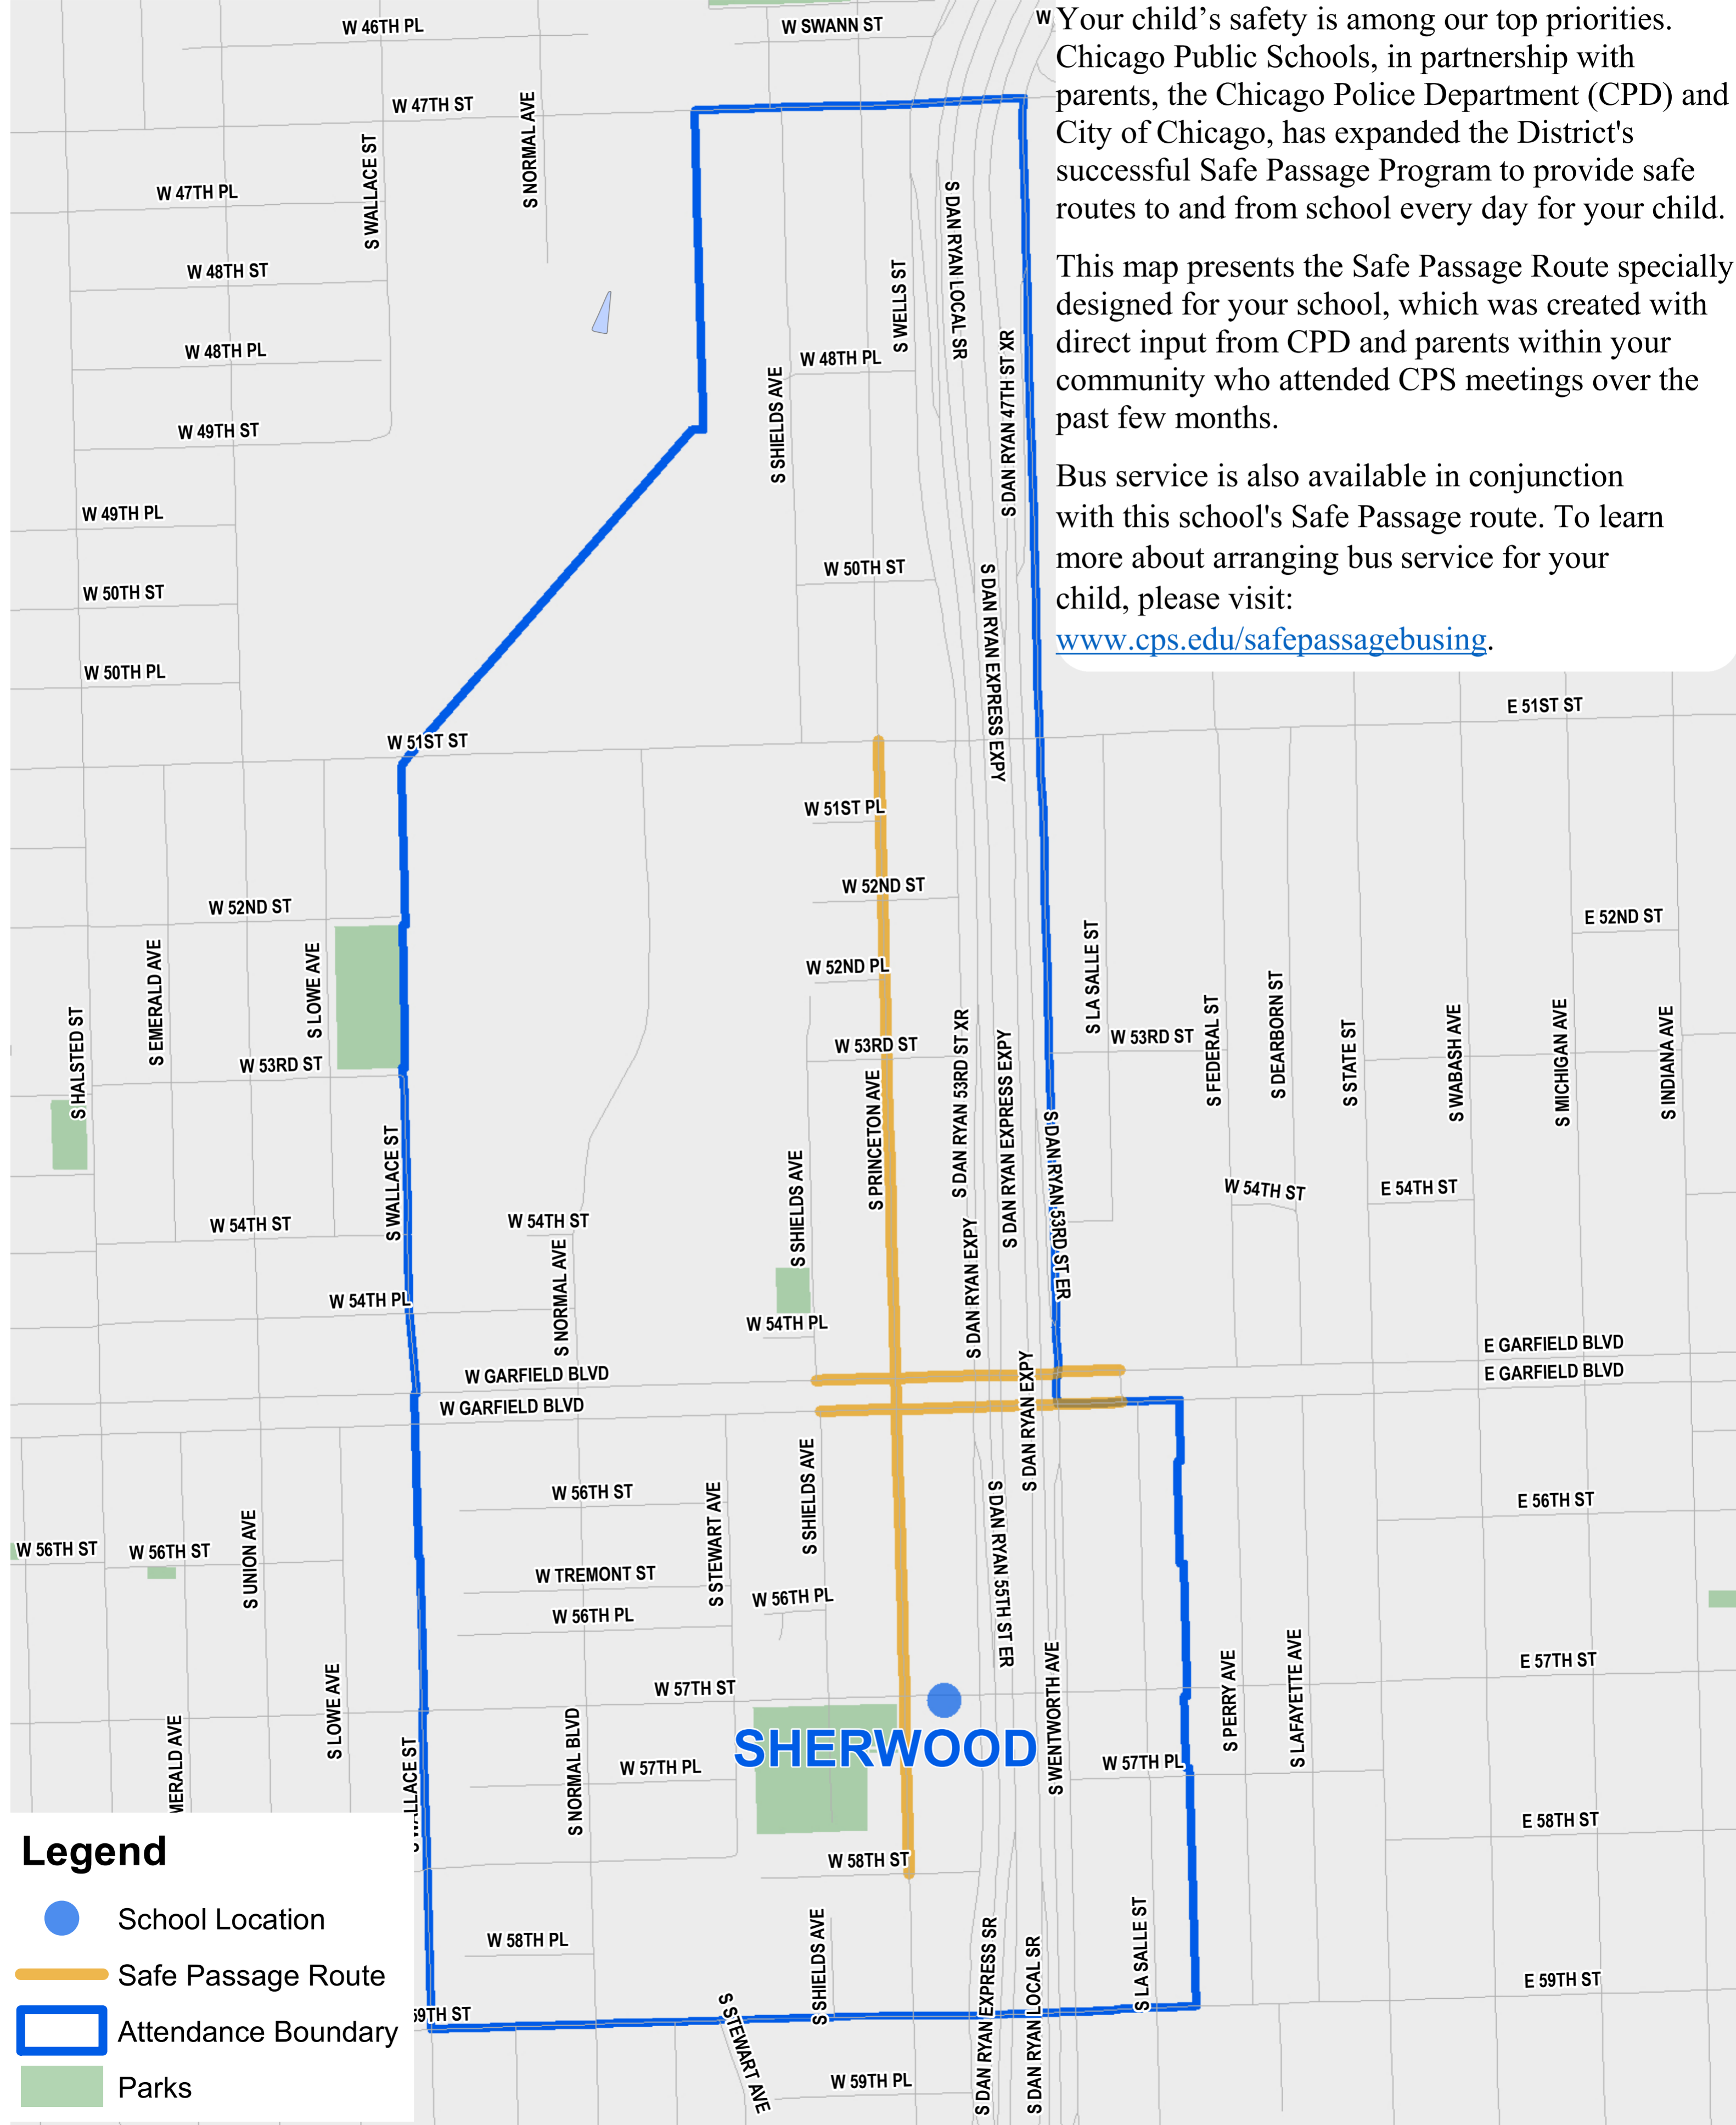

Sherwood Safe Passage Route

Your child's safety is among our top priorities. Chicago Public Schools, in partnership with parents, the Chicago Police Department (CPD) and City of Chicago, has expanded the District's successful Safe Passage Program to provide safe routes to and from school every day for your child.

This map presents the Safe Passage Route specially designed for your school, which was created with direct input from CPD and parents within your community who attended CPS meetings over the past few months.

Bus service is also available in conjunction with this school's Safe Passage route. To learn more about arranging bus service for your child, please visit:

www.cps.edu/safepassagebusing.

Legend

- School Location
- Safe Passage Route
- Attendance Boundary
- Parks