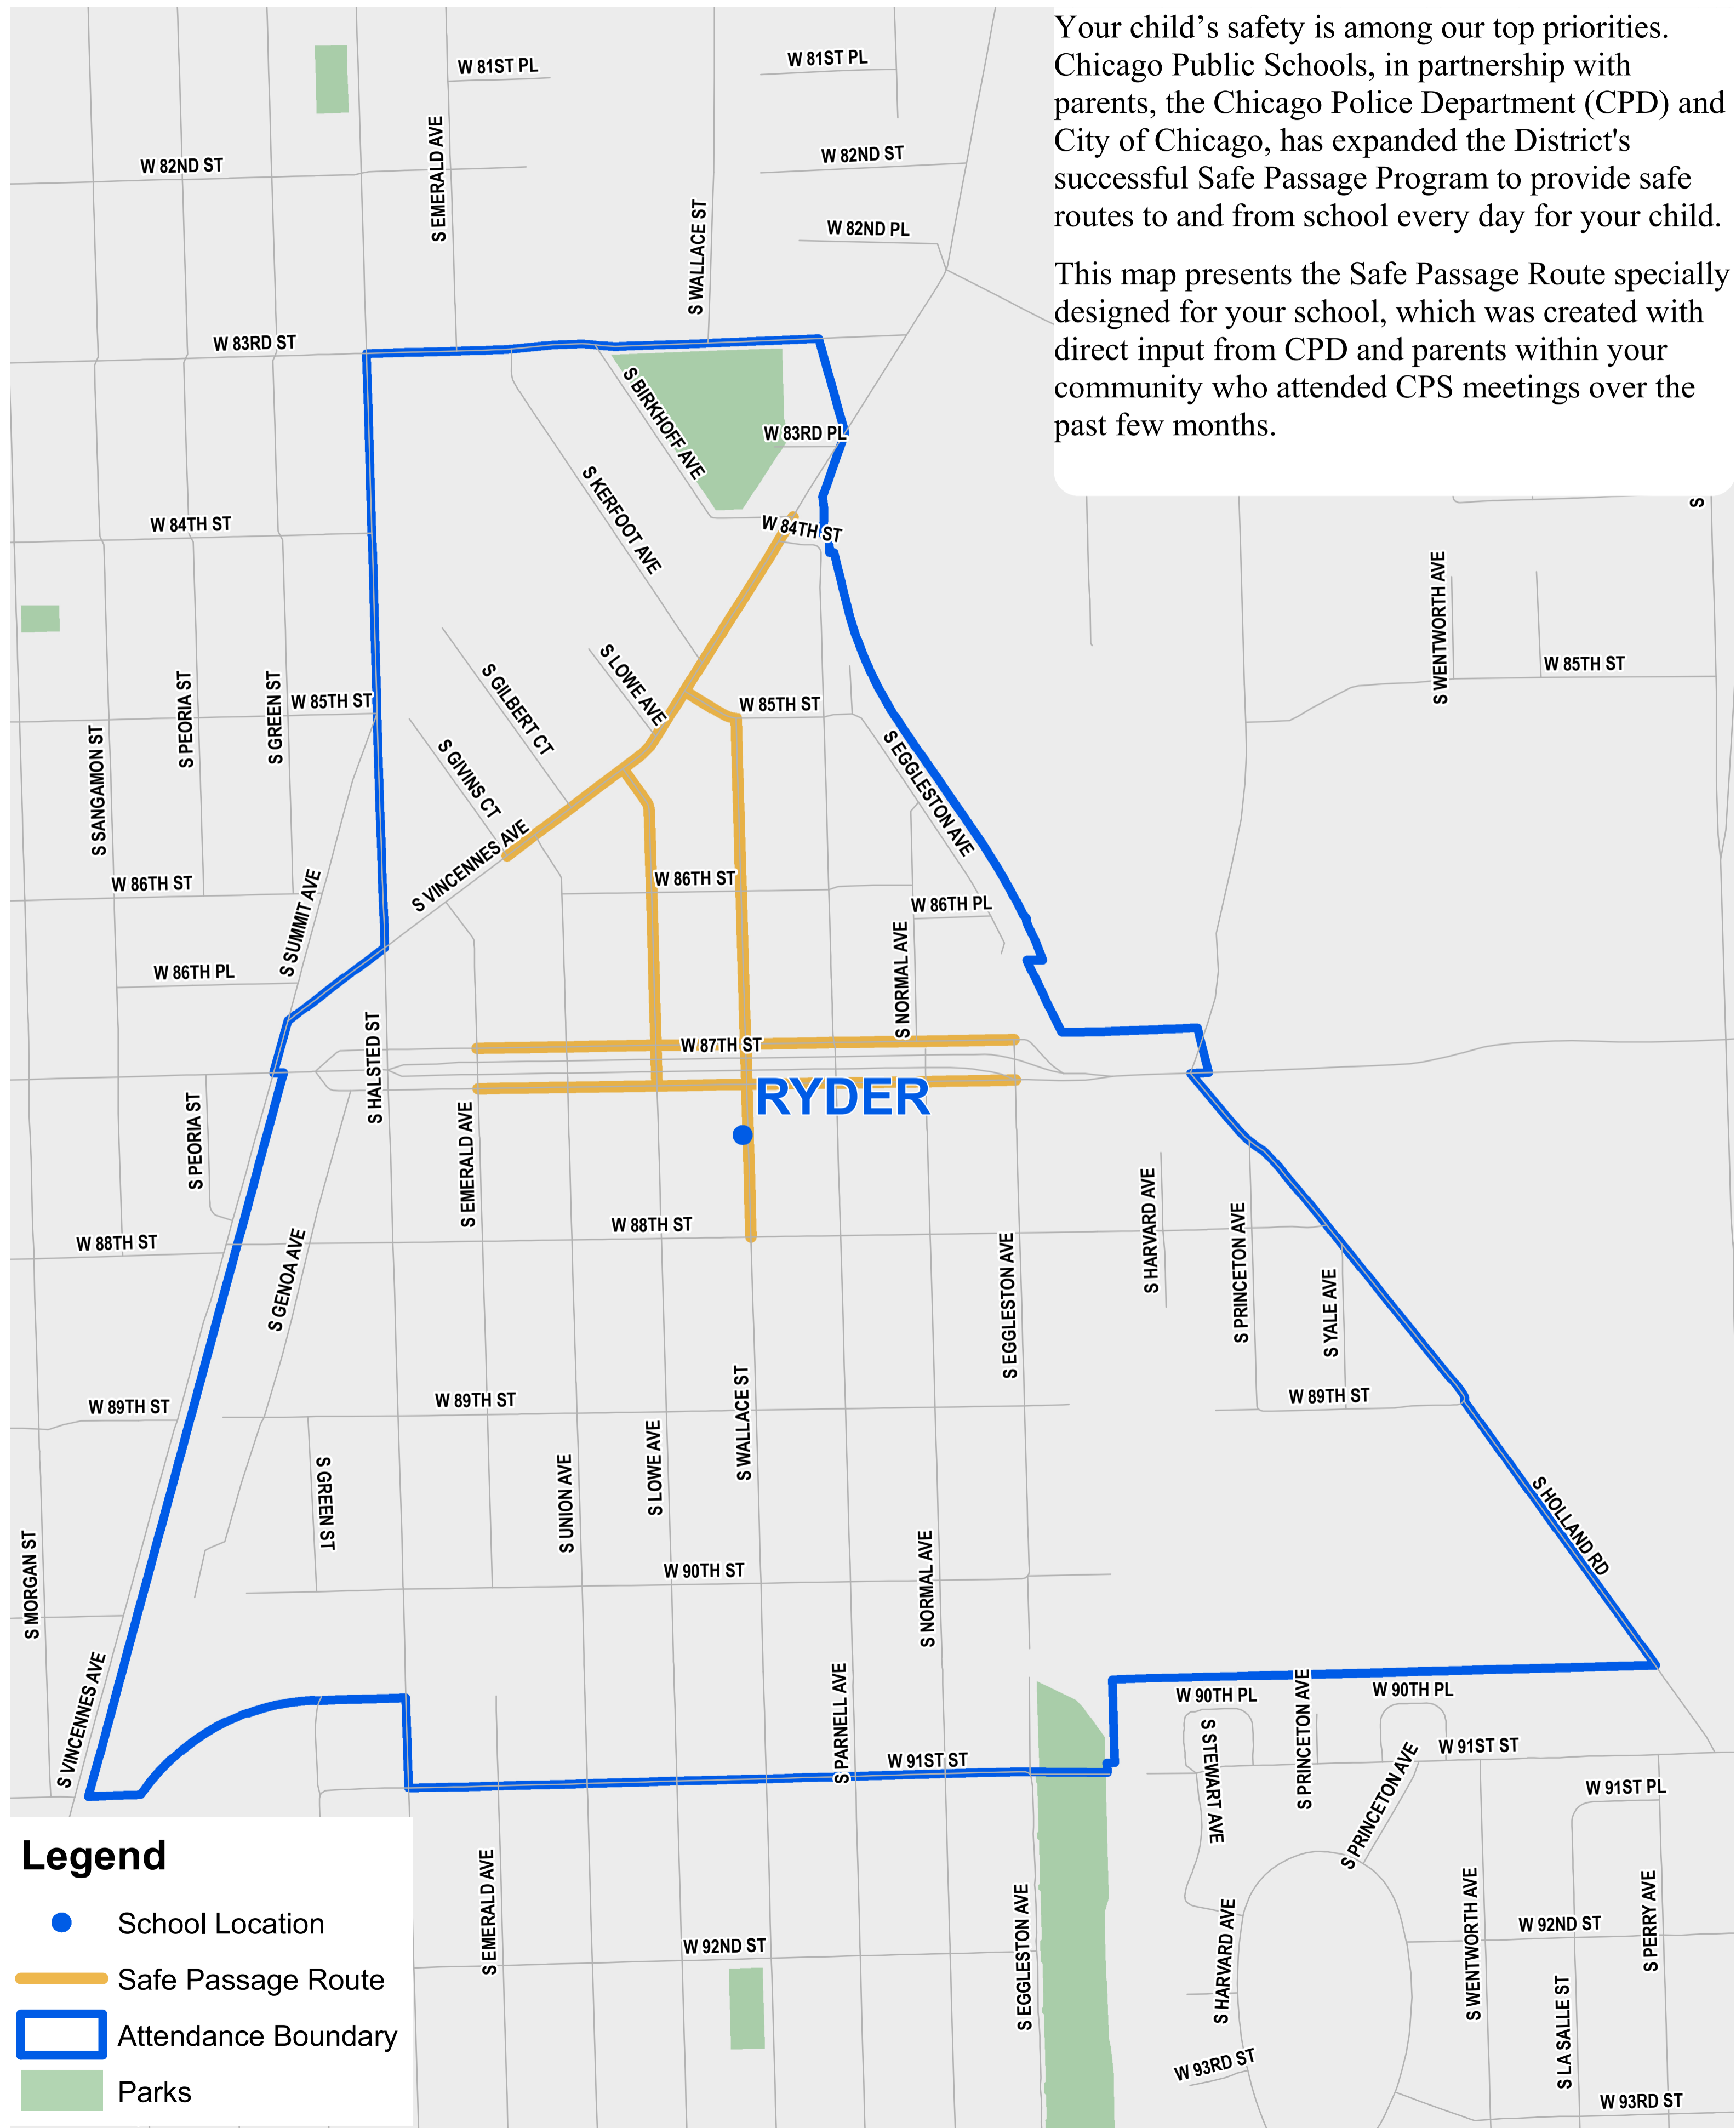

# Ryder Safe Passage Route

Your child's safety is among our top priorities. Chicago Public Schools, in partnership with parents, the Chicago Police Department (CPD) and City of Chicago, has expanded the District's successful Safe Passage Program to provide safe routes to and from school every day for your child.

This map presents the Safe Passage Route specially designed for your school, which was created with direct input from CPD and parents within your community who attended CPS meetings over the past few months.

**Legend**

- School Location
- Safe Passage Route
- Attendance Boundary
- Parks