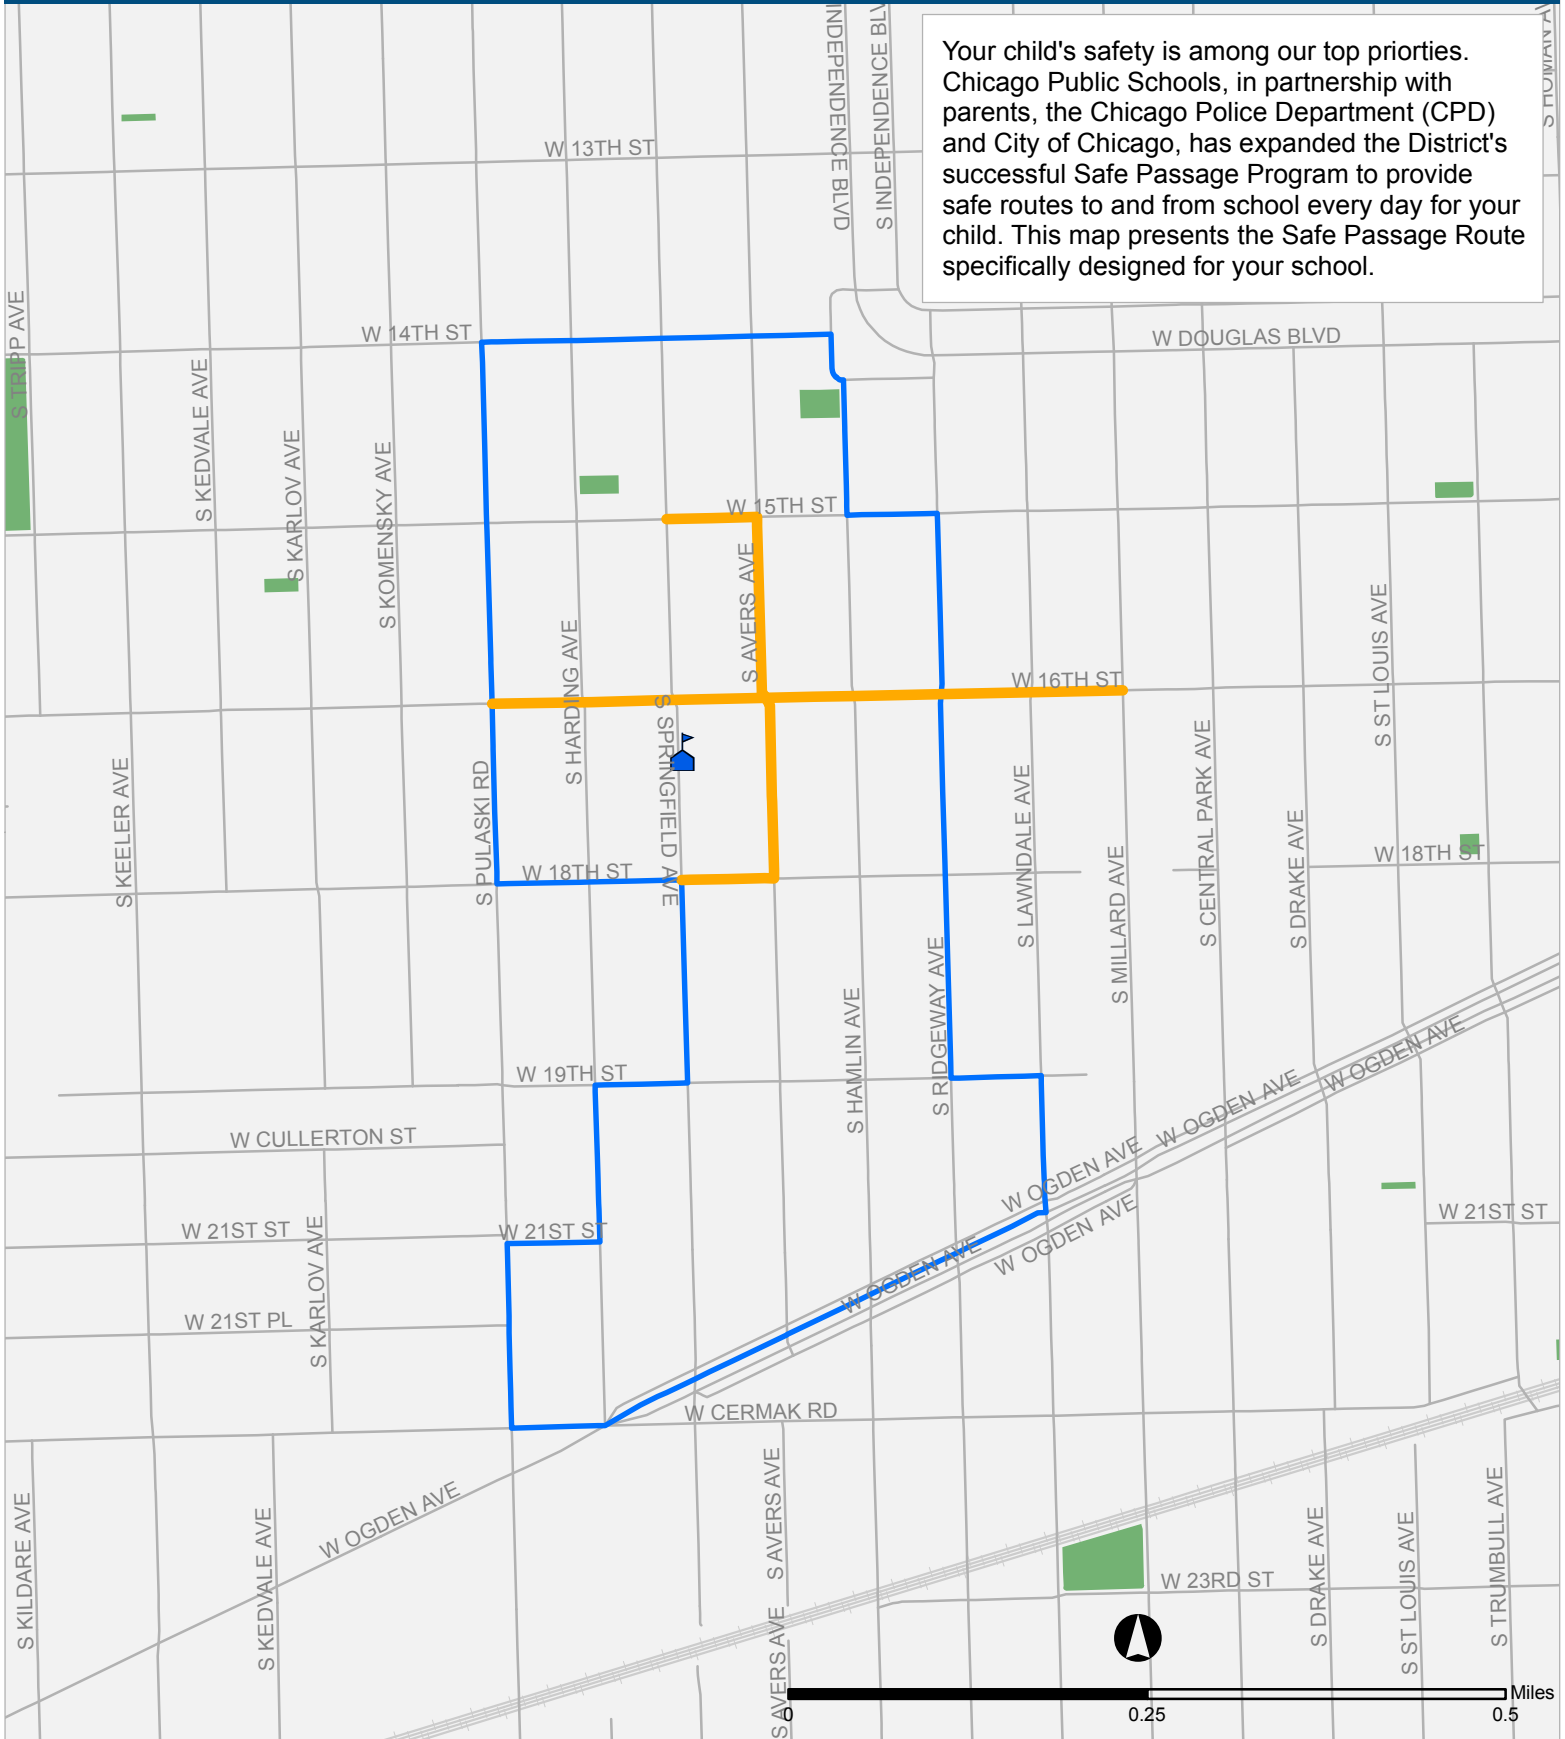

SAFE PASSAGE ROUTE: PENN

Your child's safety is among our top priorities. Chicago Public Schools, in partnership with parents, the Chicago Police Department (CPD) and City of Chicago, has expanded the District's successful Safe Passage Program to provide safe routes to and from school every day for your child. This map presents the Safe Passage Route specifically designed for your school.

Safe Passage Route

Attendance Boundary

School Location

Park