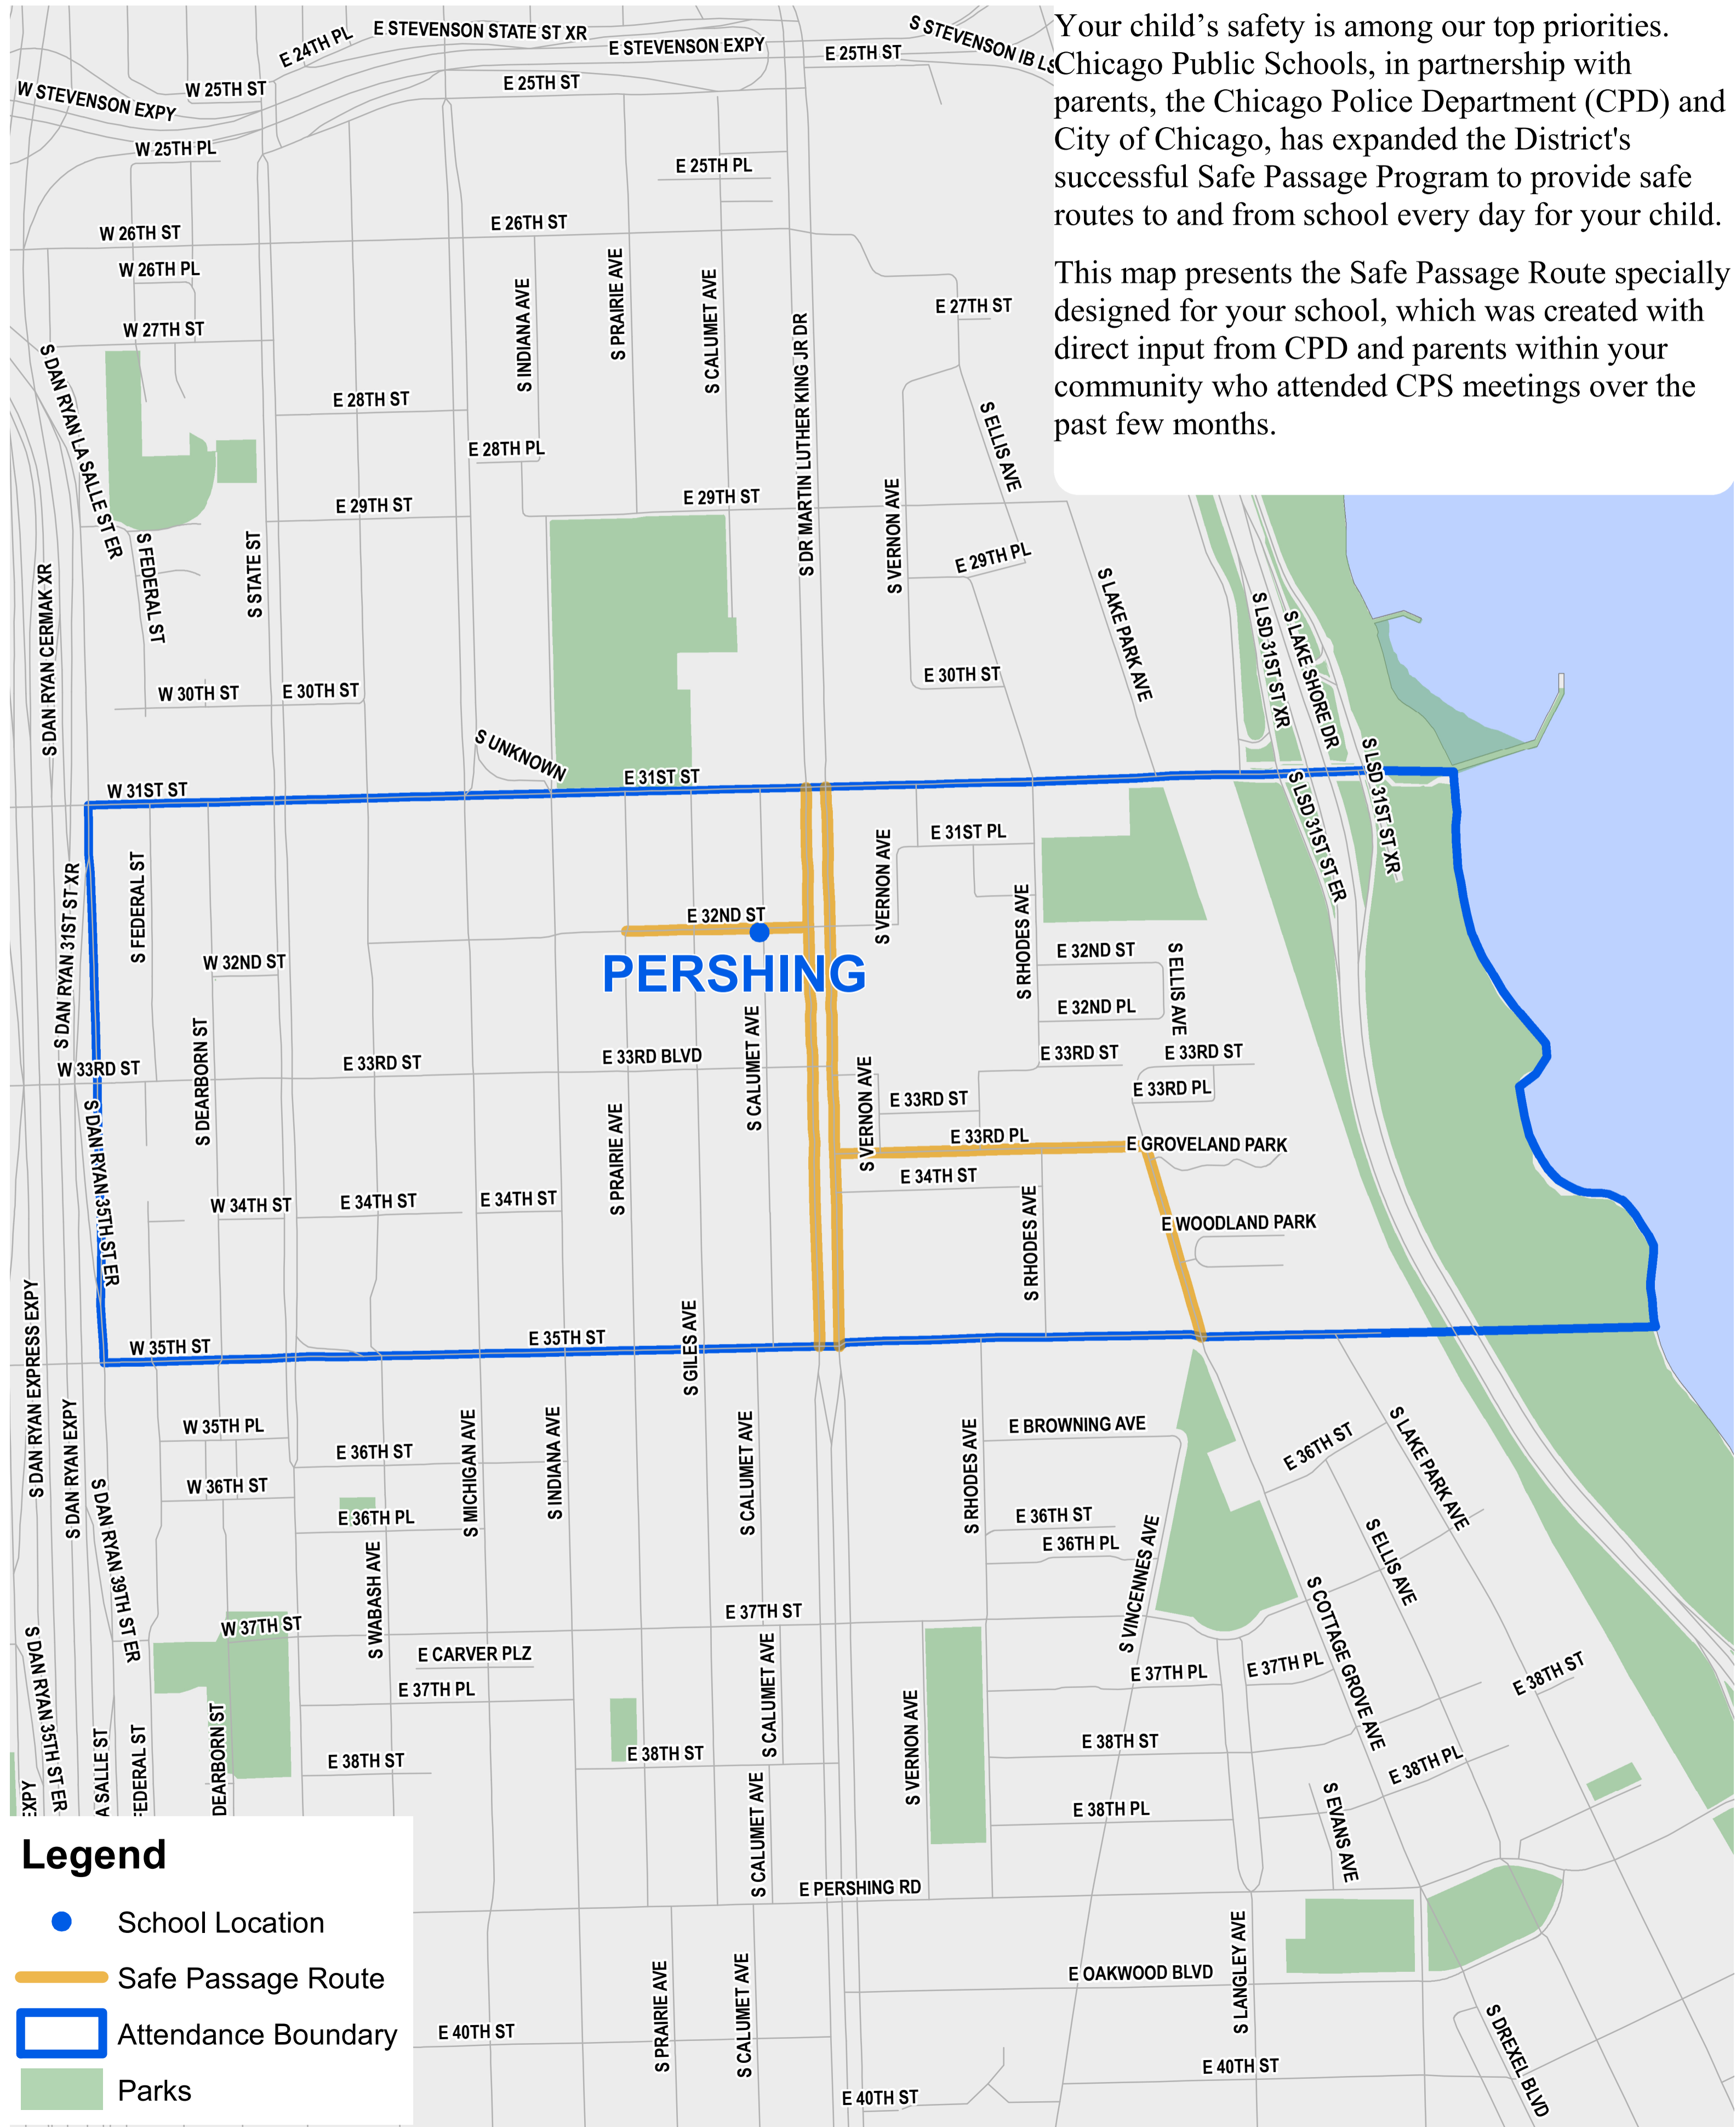

# Pershing Safe Passage Route

Your child's safety is among our top priorities. Chicago Public Schools, in partnership with parents, the Chicago Police Department (CPD) and City of Chicago, has expanded the District's successful Safe Passage Program to provide safe routes to and from school every day for your child.

This map presents the Safe Passage Route specially designed for your school, which was created with direct input from CPD and parents within your community who attended CPS meetings over the past few months.

**Legend**

- School Location
- Safe Passage Route
- Attendance Boundary
- Parks