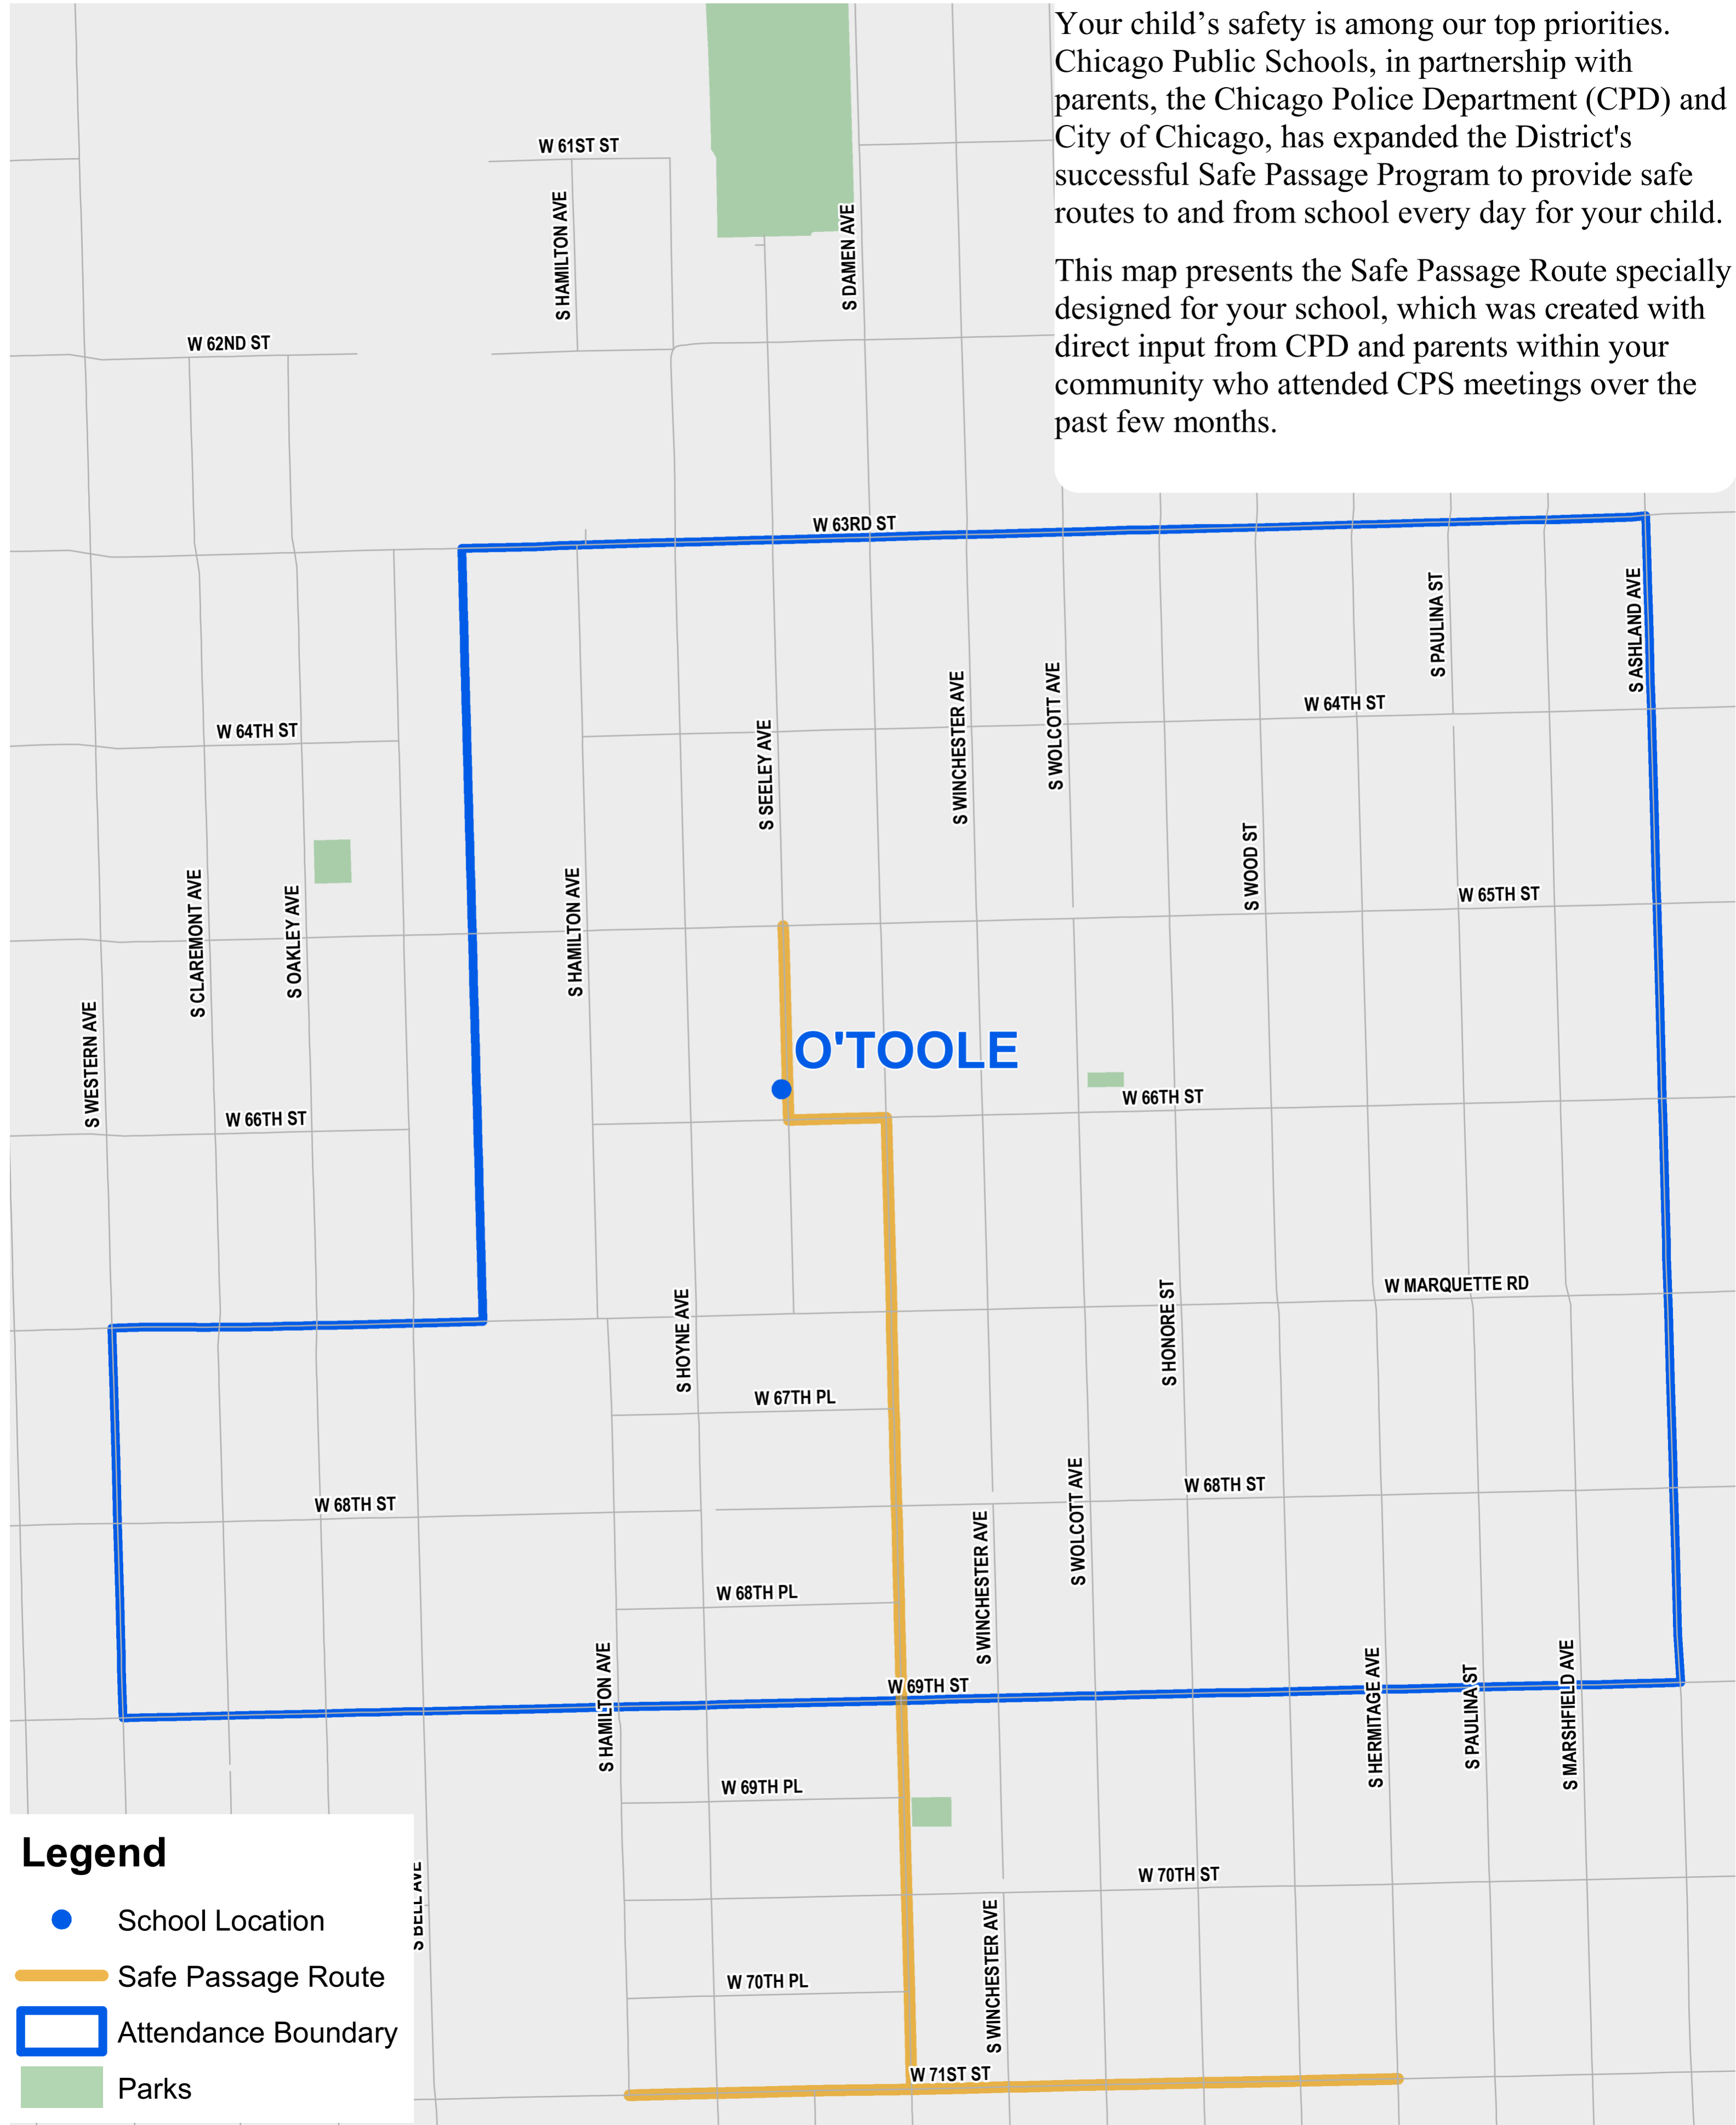

O'Toole Safe Passage Route

Your child's safety is among our top priorities. Chicago Public Schools, in partnership with parents, the Chicago Police Department (CPD) and City of Chicago, has expanded the District's successful Safe Passage Program to provide safe routes to and from school every day for your child.

This map presents the Safe Passage Route specially designed for your school, which was created with direct input from CPD and parents within your community who attended CPS meetings over the past few months.

Legend

- School Location
- Safe Passage Route
- Attendance Boundary
- Parks