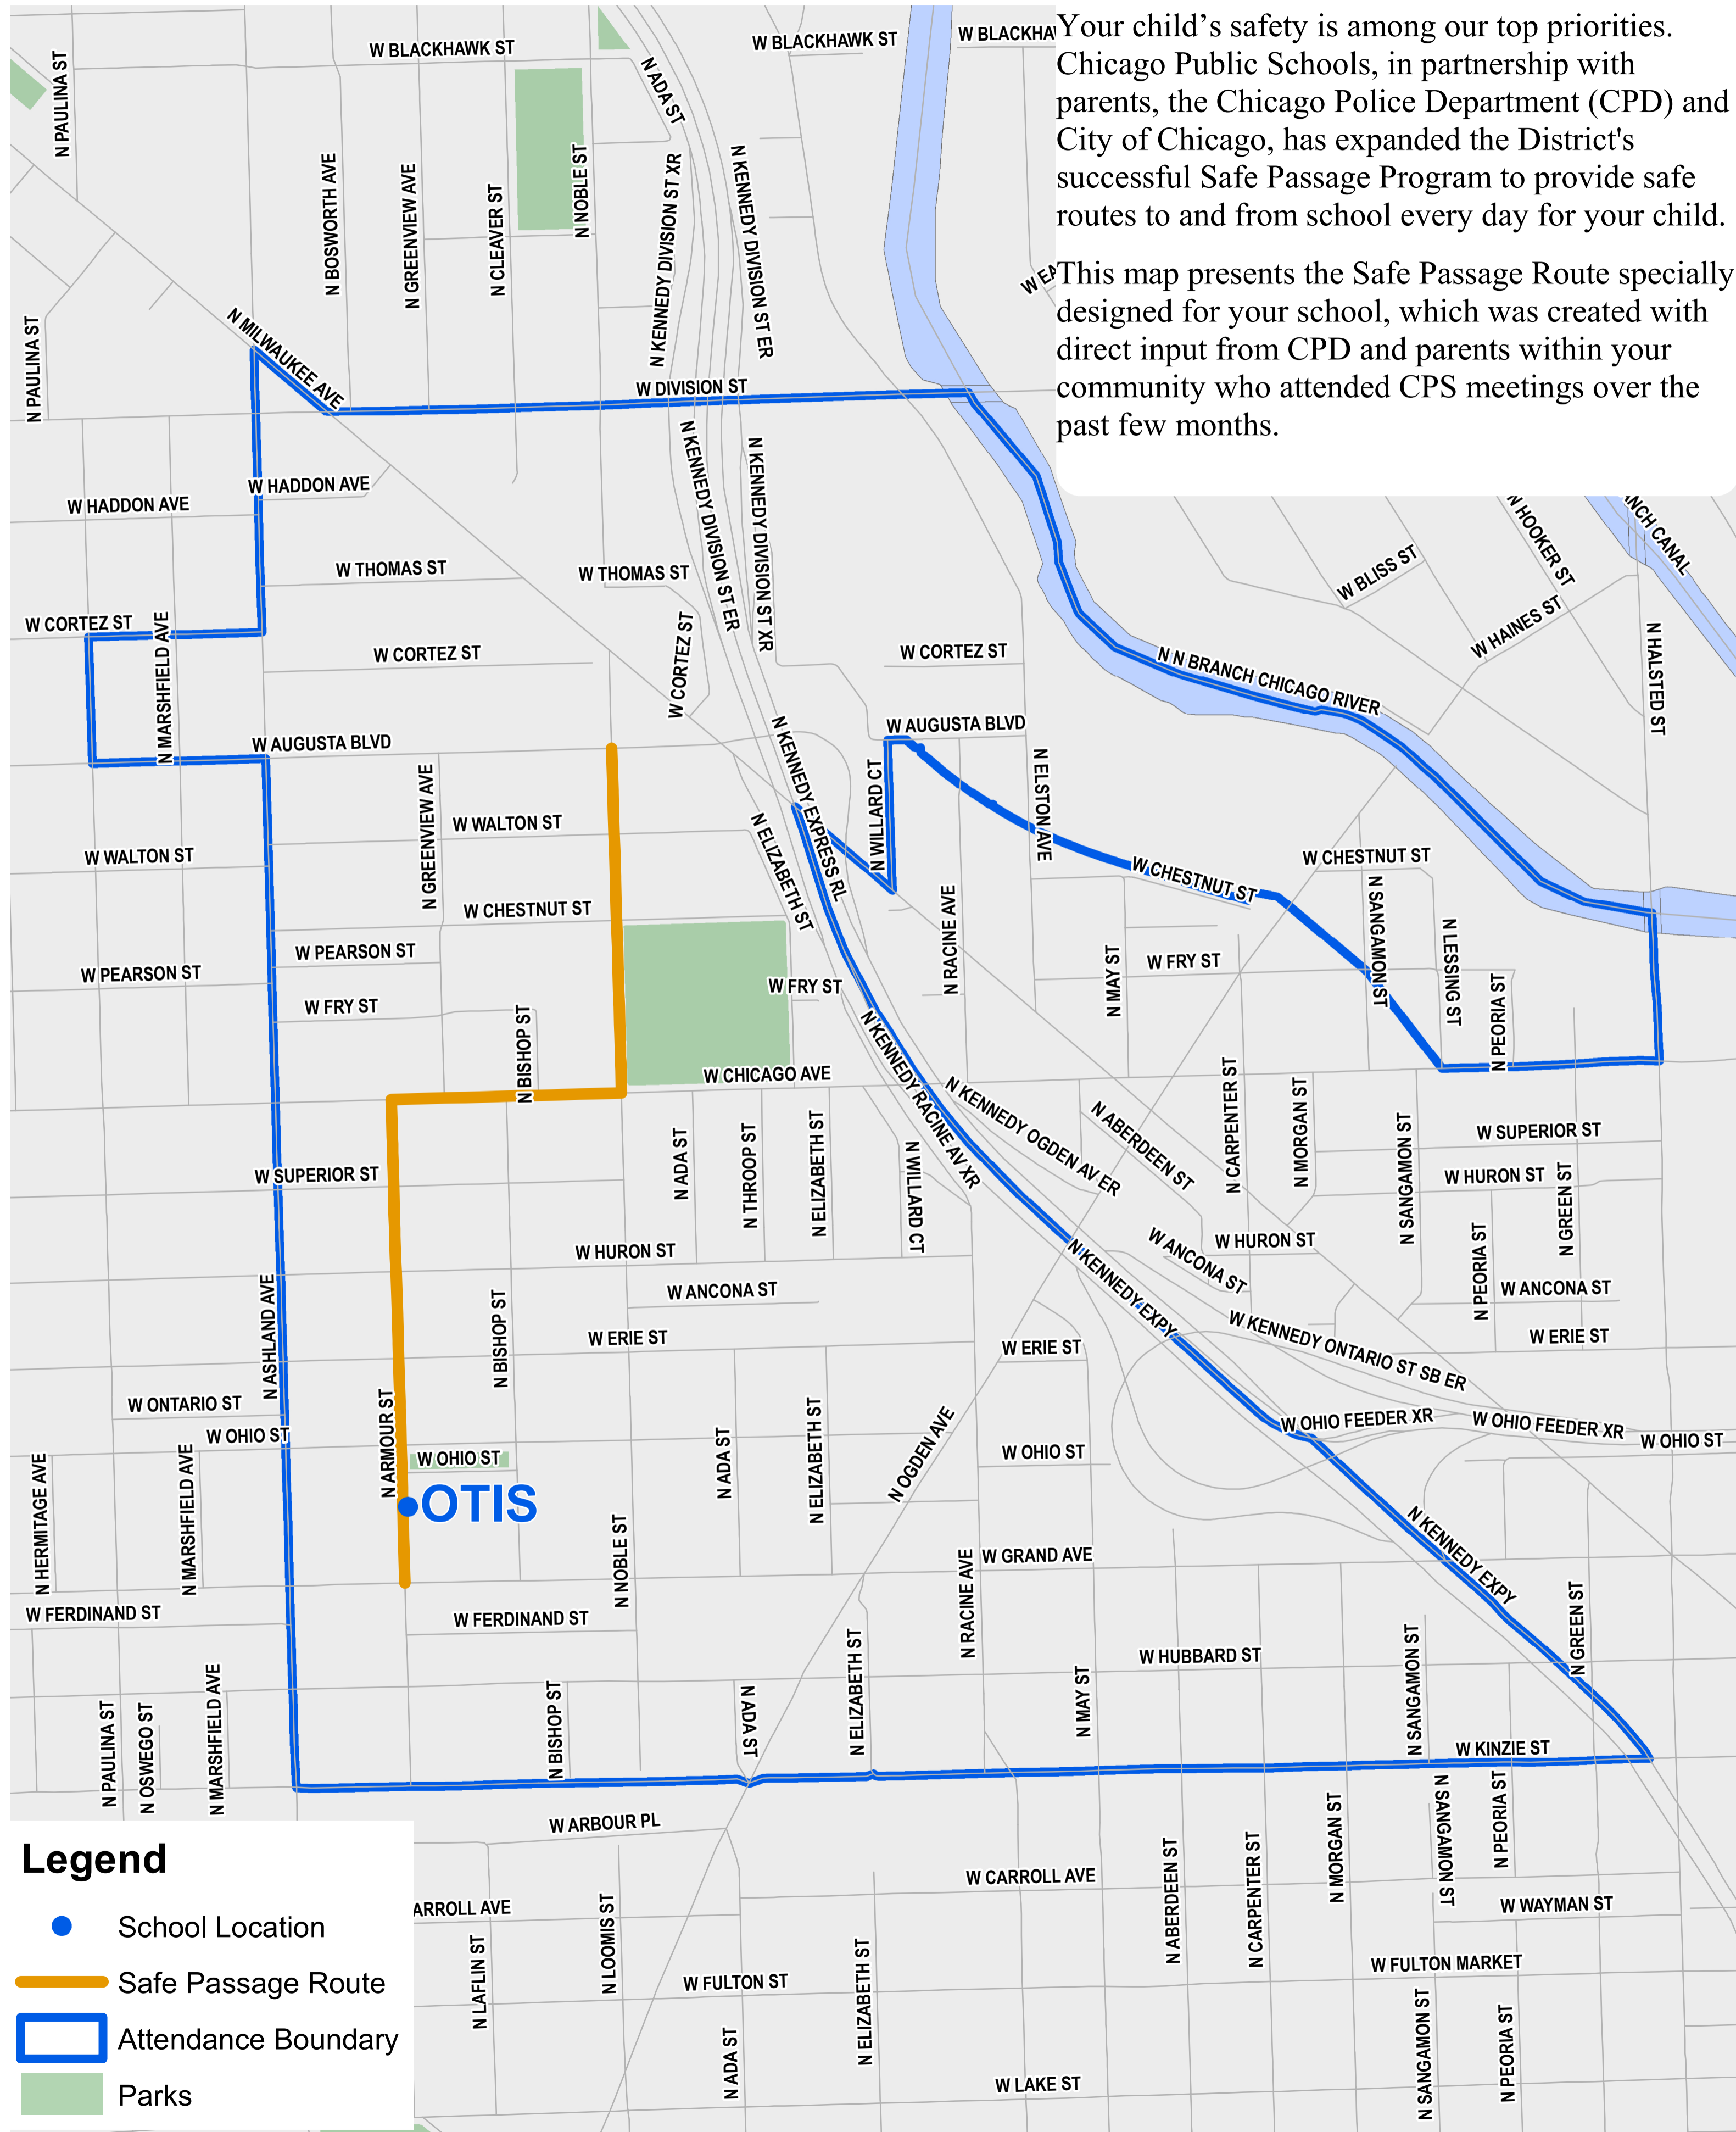

Otis Safe Passage Route

Your child's safety is among our top priorities. Chicago Public Schools, in partnership with parents, the Chicago Police Department (CPD) and City of Chicago, has expanded the District's successful Safe Passage Program to provide safe routes to and from school every day for your child.

This map presents the Safe Passage Route specially designed for your school, which was created with direct input from CPD and parents within your community who attended CPS meetings over the past few months.

Legend

- School Location
- Safe Passage Route
- Attendance Boundary
- Parks