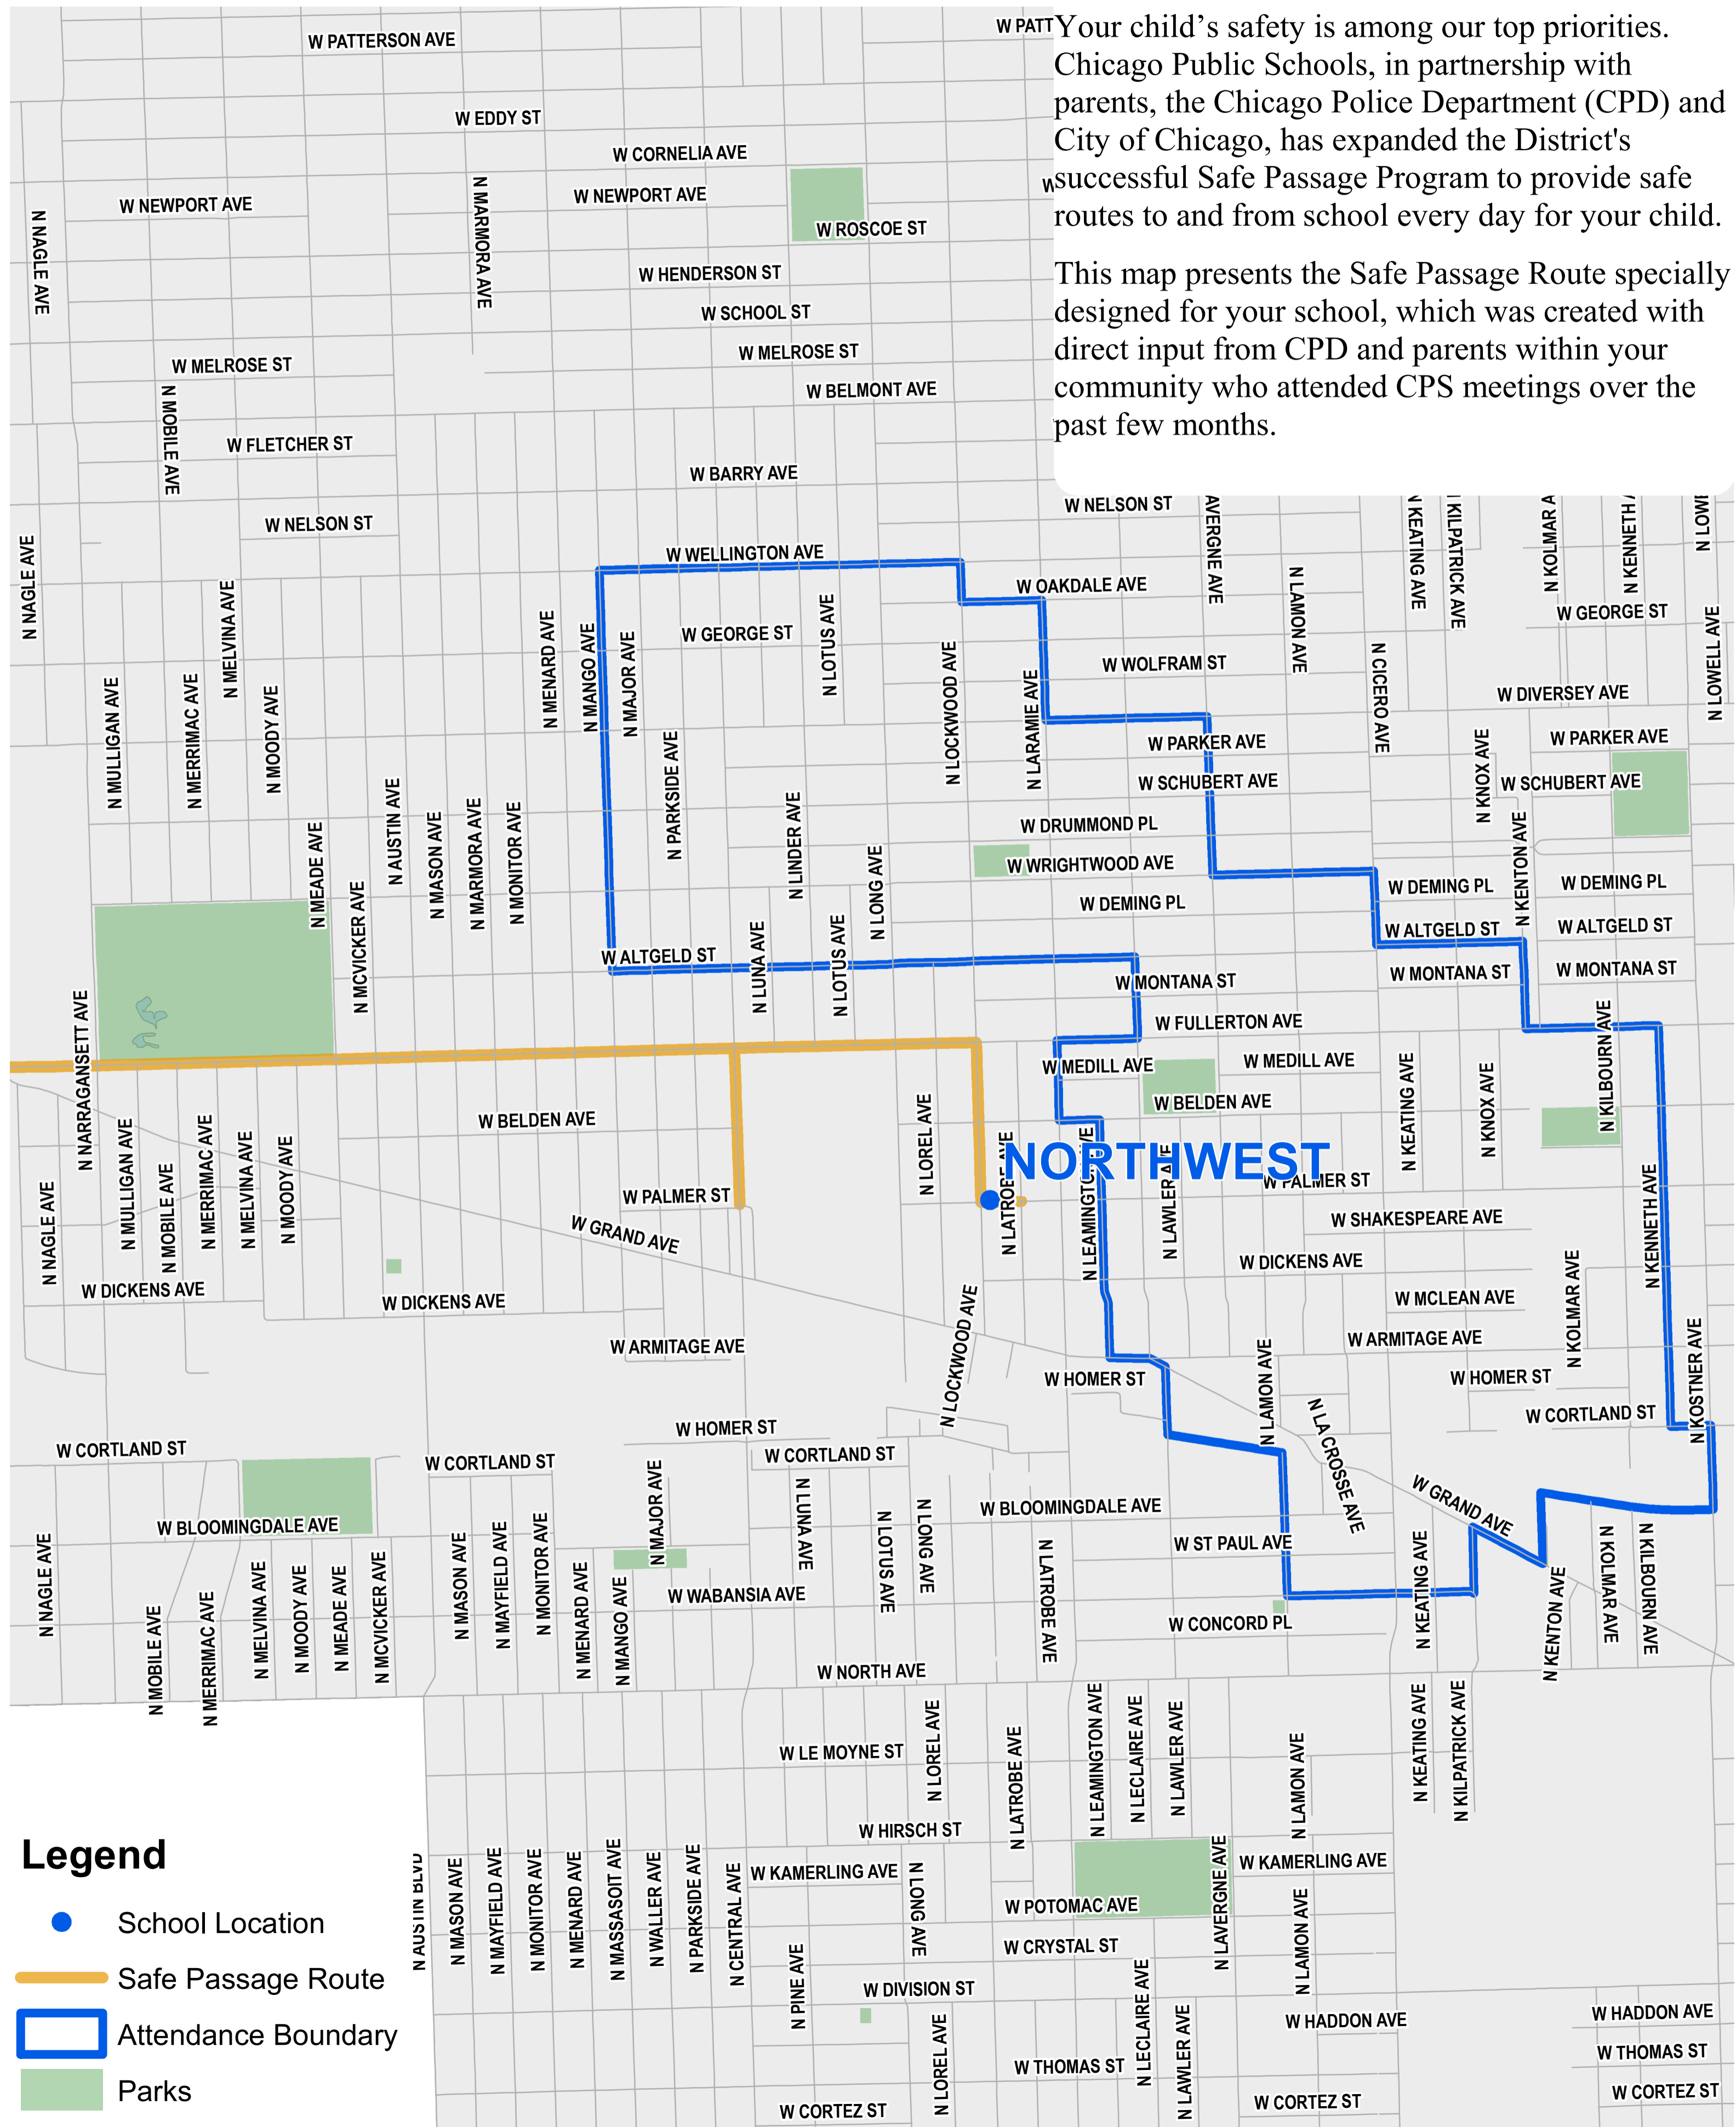

Northwest Safe Passage Route

Your child's safety is among our top priorities. Chicago Public Schools, in partnership with parents, the Chicago Police Department (CPD) and City of Chicago, has expanded the District's successful Safe Passage Program to provide safe routes to and from school every day for your child.

This map presents the Safe Passage Route specially designed for your school, which was created with direct input from CPD and parents within your community who attended CPS meetings over the past few months.

- Legend**
- School Location
 - Safe Passage Route
 - Attendance Boundary
 - Parks